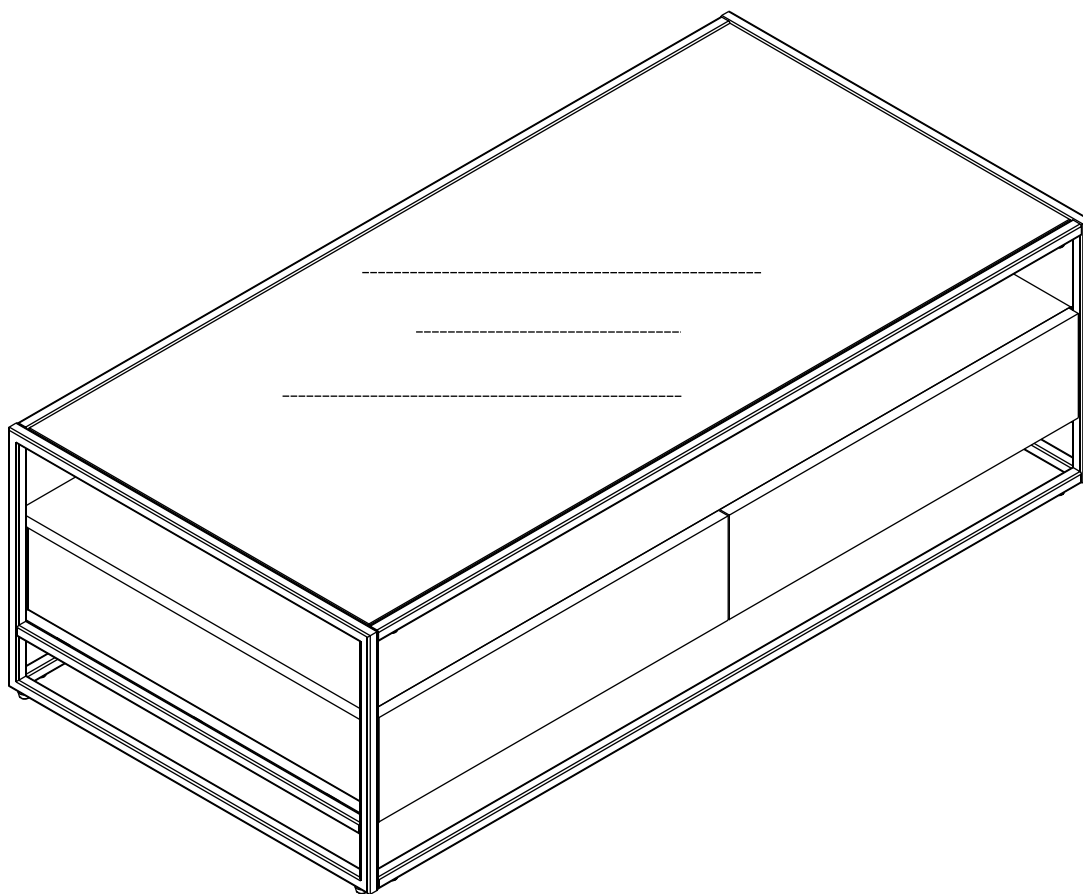

GRUFF-P

Glass coffee table 120cm.

CONNECT SYSTEM

HARDWARE

-BODY SET

X8

X8

#8x35