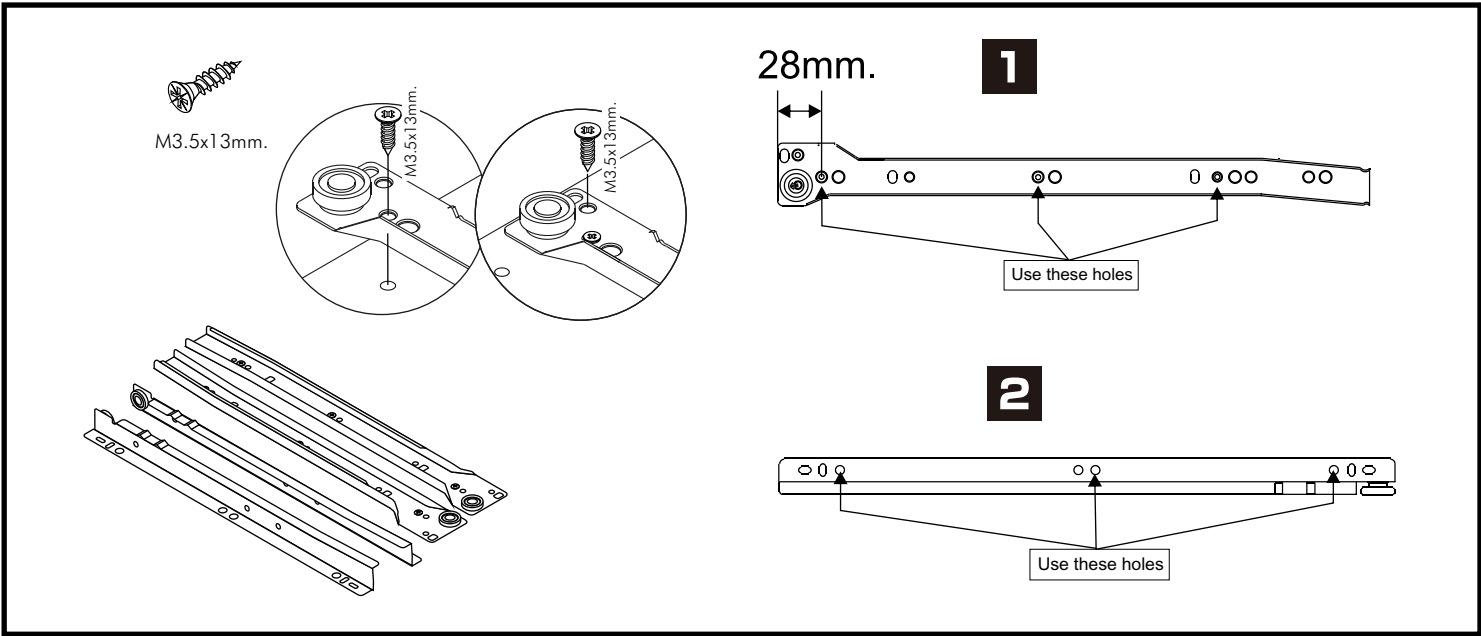

GRUFF-P

Glass coffee table 120cm.

CONNECT SYSTEM

HARDWARE

-BODY SET

X8

X8

#8x35

X10

X8

-DRAWER SET

X2

#TFL4 M6x23

X10

#F+M3.5x13

X28