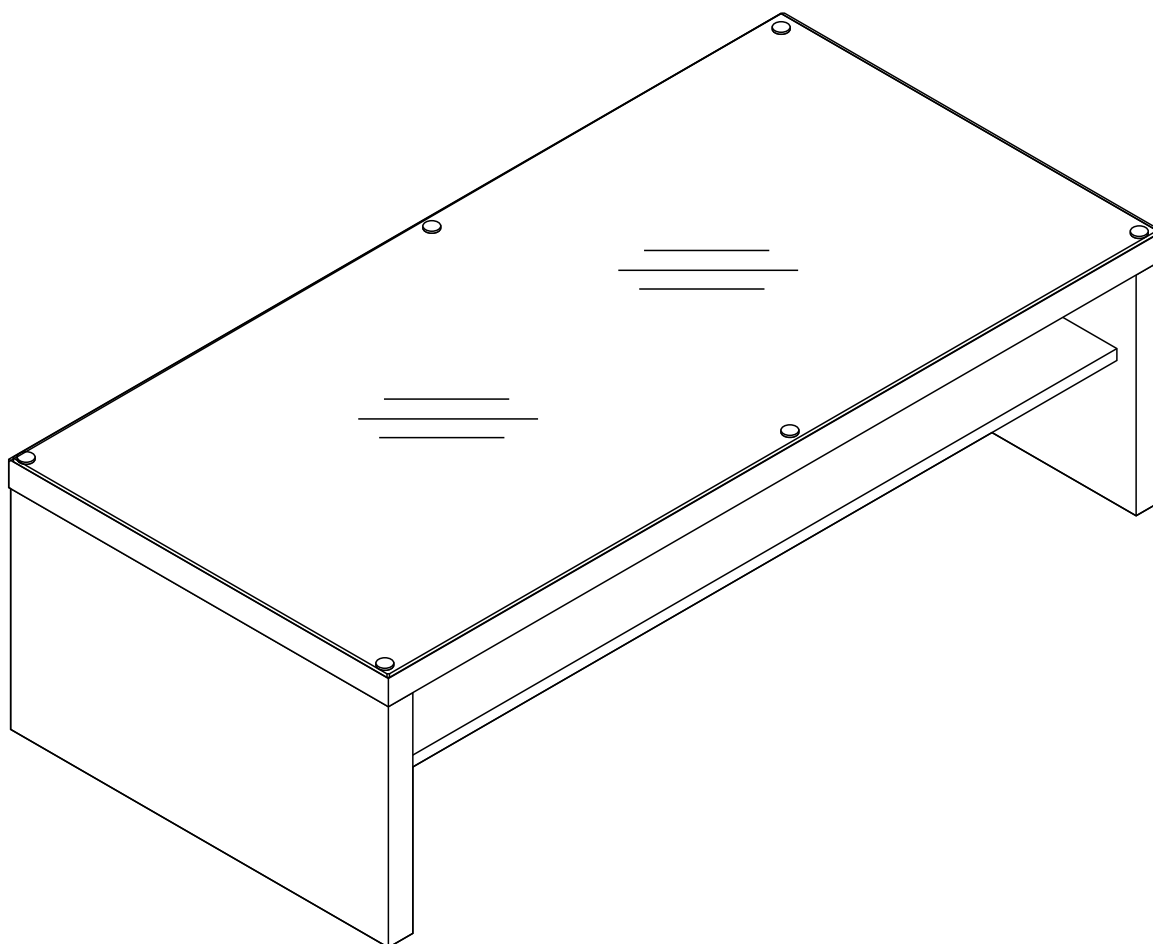

CRUZE-P

Coffee table 1200 mm.

CONNECT SYSTEM

HARDWARE

-BODY SET

X 14

X 14

8*35 mm.

X 12

DWS+C M5.5*38

X 2

X 6

X 2

X 6

X 1

ASSEMBLY

-BODY SET

1.

2.

3.

M5.5*38

x2

4.

5.