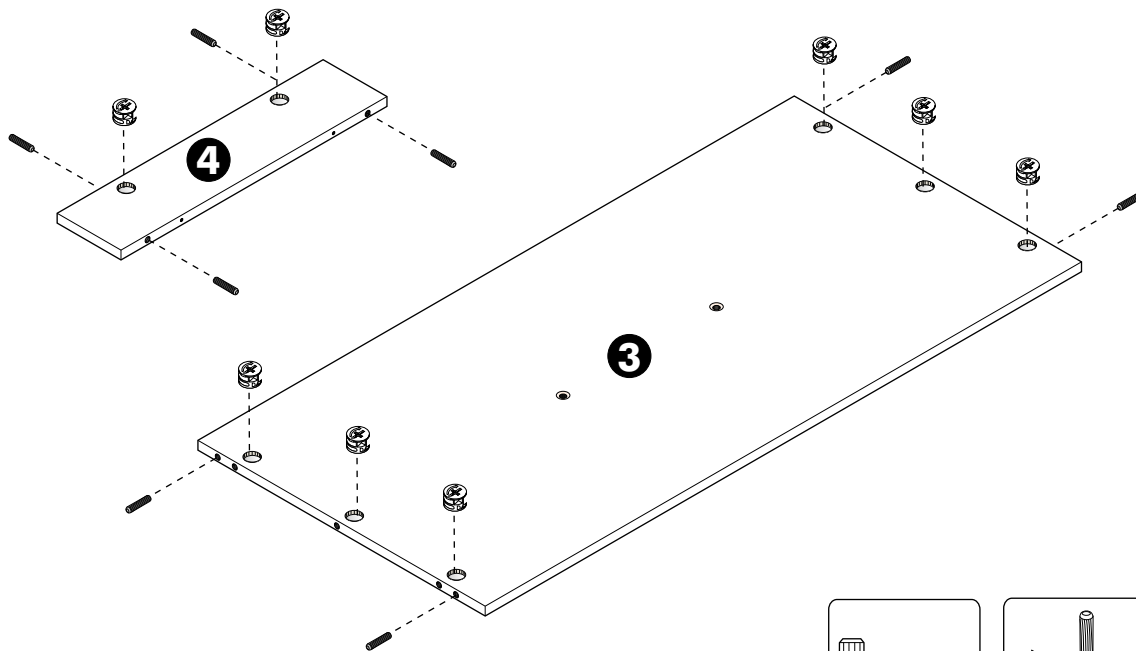

CRUZE-P

Coffee table 1200 mm.

CONNECT SYSTEM

HARDWARE

-BODY SET

X 14

X 14

8*35 mm.

X 12

DWS+C M5.5*38

X 2

X 6

X 2

X 6

X 1

ASSEMBLY

-BODY SET

1.

2.

3.

M5.5*38

x2

4.

5.