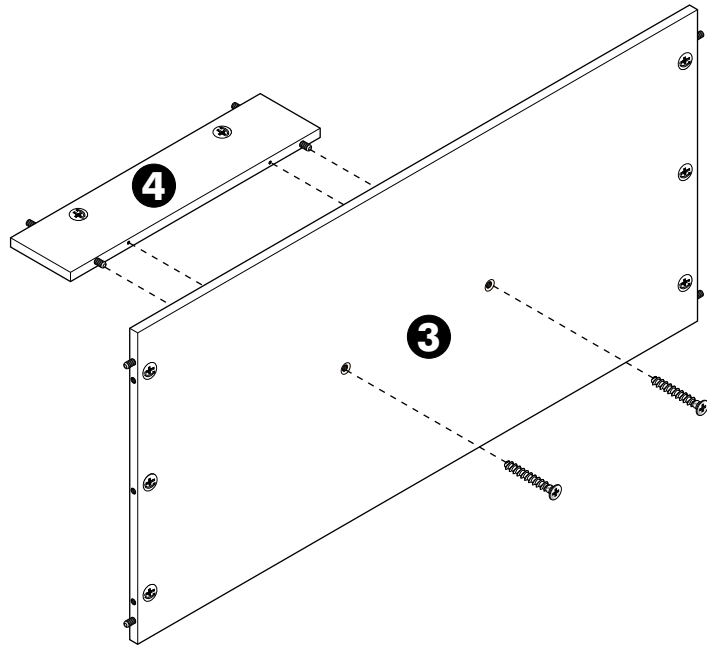

CRUZE-P

Coffee table 1200 mm.

CONNECT SYSTEM

HARDWARE

-BODY SET

X 14

X 14

8*35 mm.

-BODY SET

1.

2.

3.

M5.5*38

x2

4.

5.