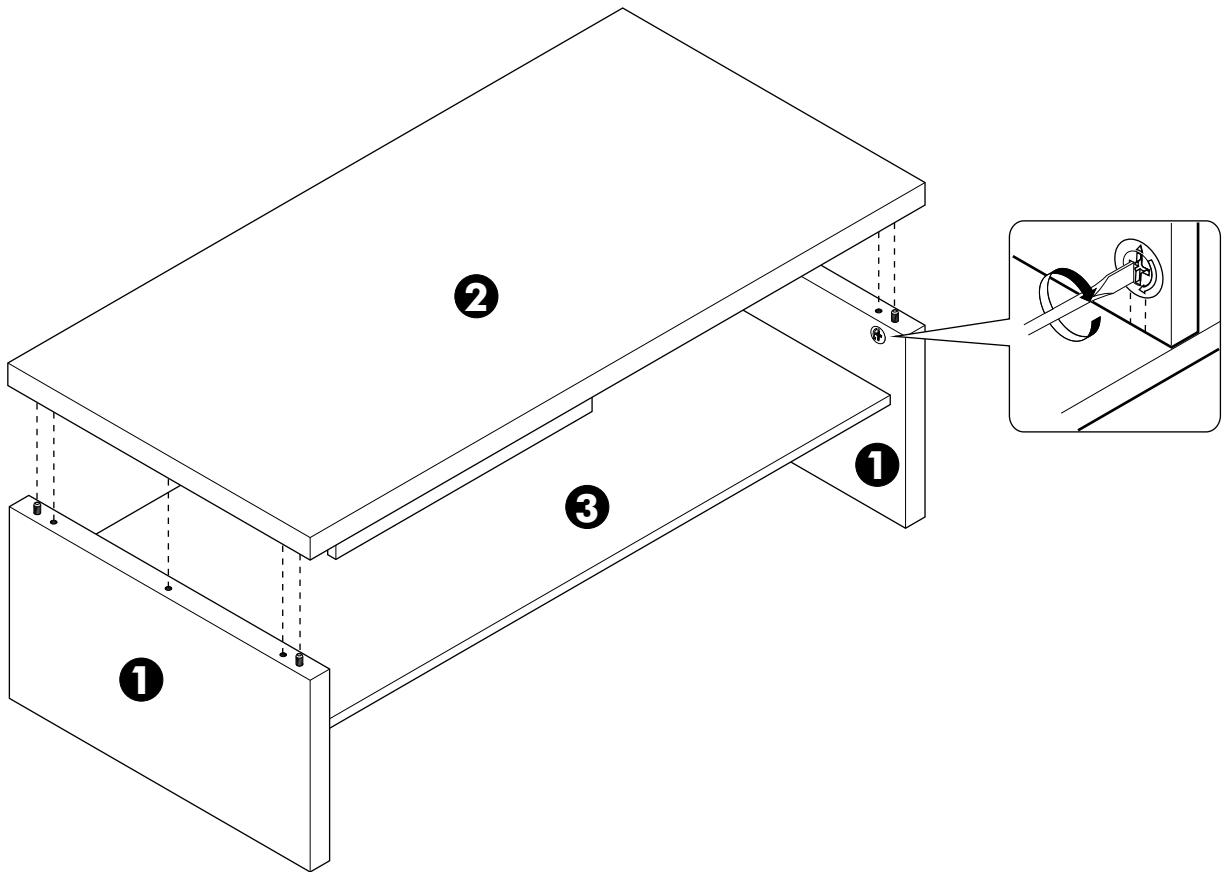

CRUZE-P

Coffee table 1200 mm.

CONNECT SYSTEM

HARDWARE

-BODY SET

X 14

X 14

8*35 mm.

-BODY SET

1.

2.

3.

M5.5*38

x2

4.

5.