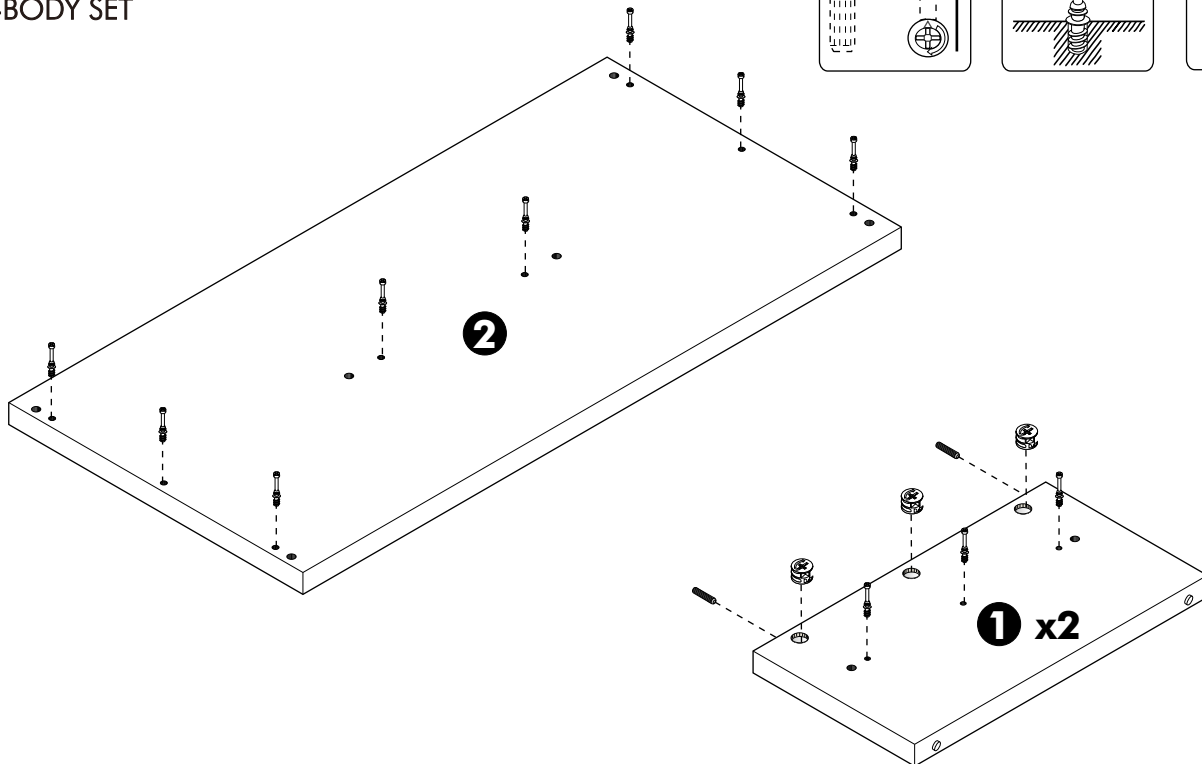

CRUZE-P

Coffee table 1200 mm.

CONNECT SYSTEM

HARDWARE

-BODY SET

X 14

X 14

8*35 mm.

X 12

DWS+C M5.5*38

X 2

X 6

X 2

X 6

X 1

ASSEMBLY

-BODY SET

1.

2.

3.

M5.5*38

x2

4.

5.