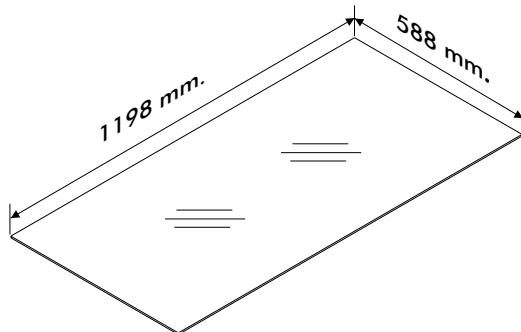

CRUZE-P

Coffee table 1200 mm.

CONNECT SYSTEM

HARDWARE

-BODY SET

X 14

X 14

8*35 mm.

X 12

DWS+C M5.5*38

X 2

X 6

X 2

X 6

X 1

ASSEMBLY

-BODY SET

1.

2.

3.

M5.5*38

x2

4.

5.