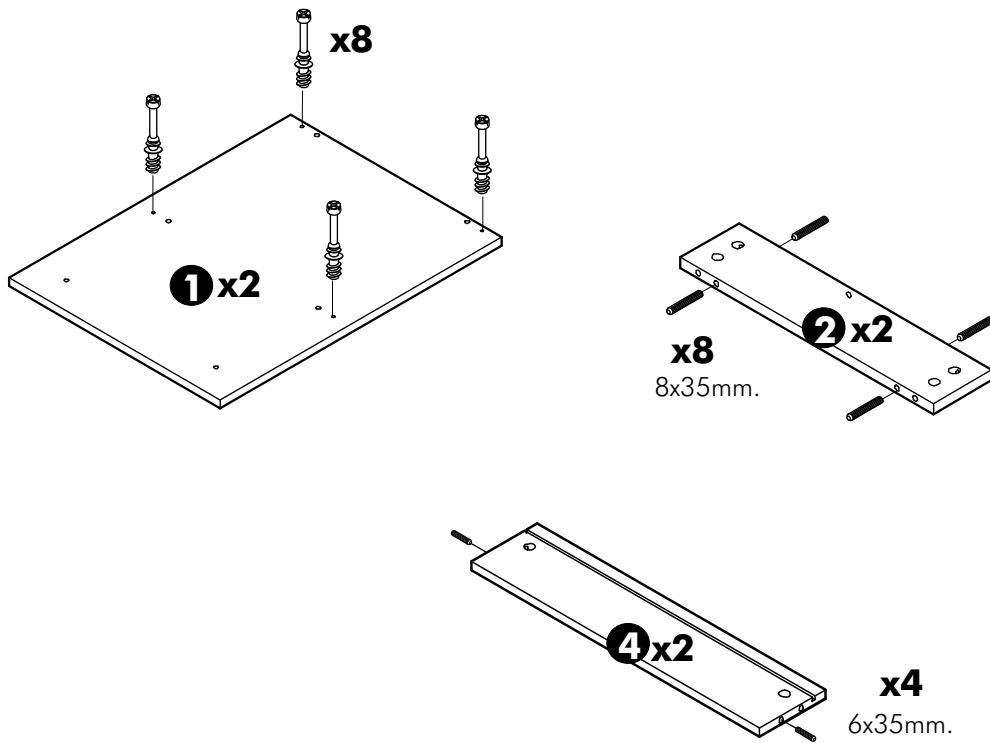

FAVOUR-B-P

Coffee table

CONNECT SYSTEM

HARDWARE

-BODY SET

x12

x4

x8

x4

x8

x4

x2

x2

1.

2.

3.