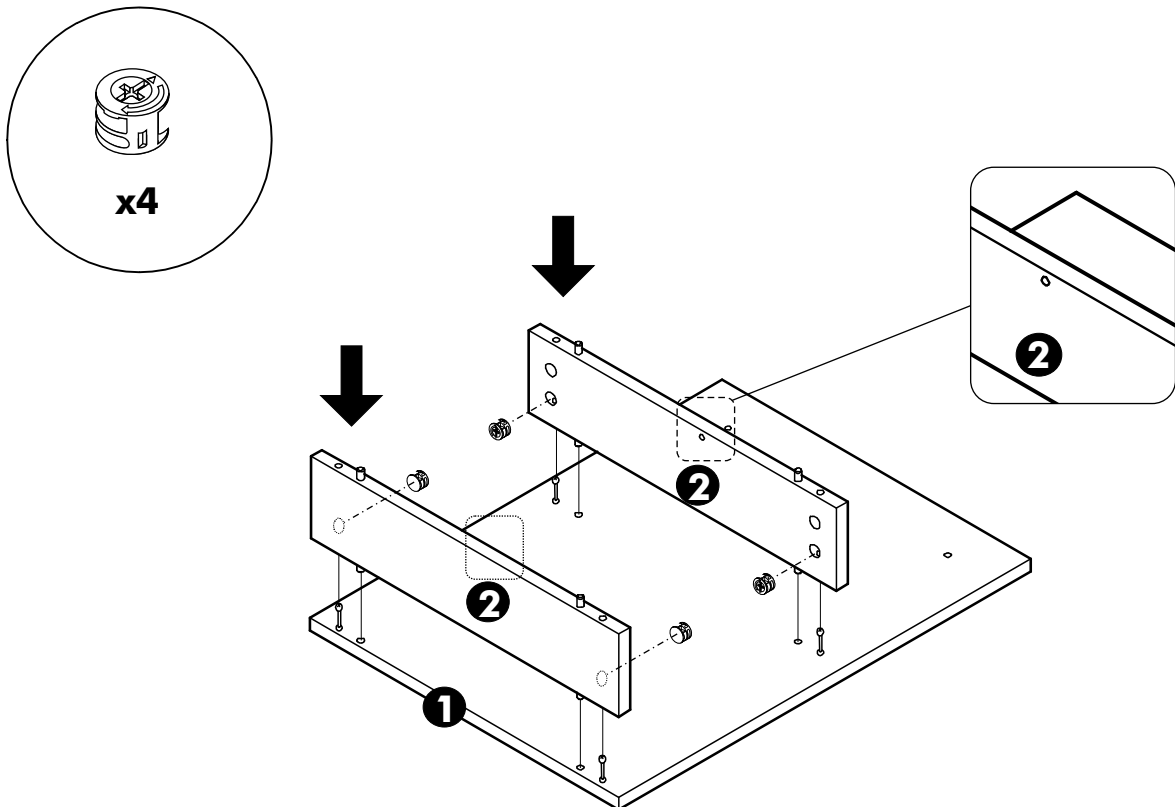

FAVOUR-B-P

Coffee table

CONNECT SYSTEM

HARDWARE

-BODY SET

x12

x4

x8

x4

x8

x4

x2

x2

1.

2.

3.