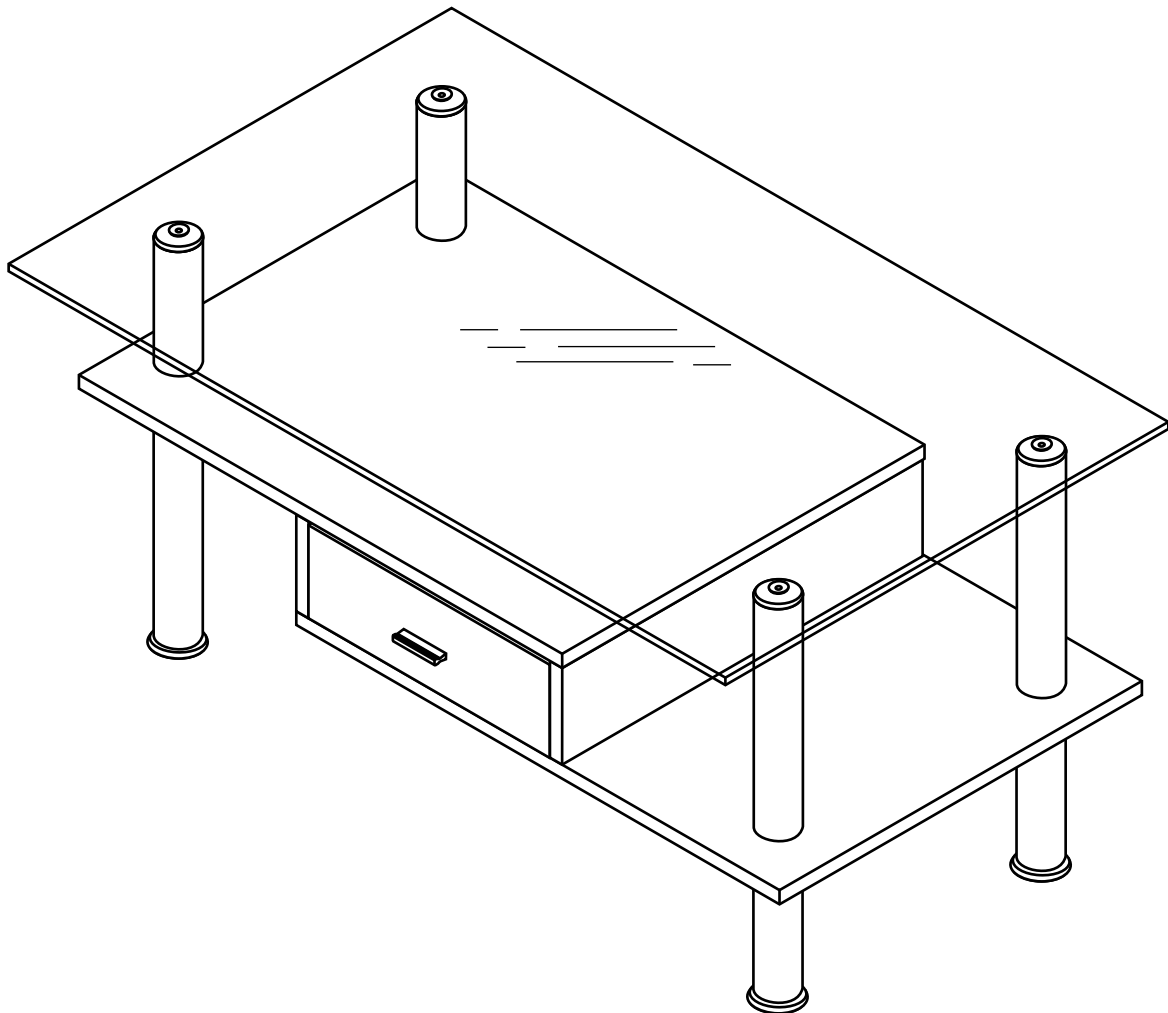

FAVOUR-B-P

Coffee table

CONNECT SYSTEM

HARDWARE

-BODY SET

x12

x4

x8