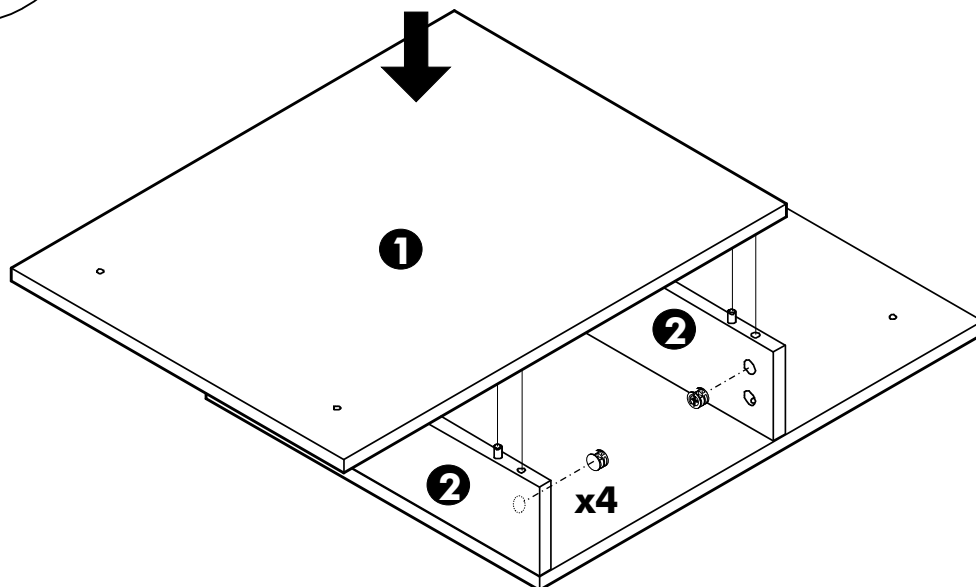

FAVOUR-B-P

Coffee table

CONNECT SYSTEM

HARDWARE

-BODY SET

x12

x4

x8

x4

x8

x4

x2

x2

1.

2.

3.