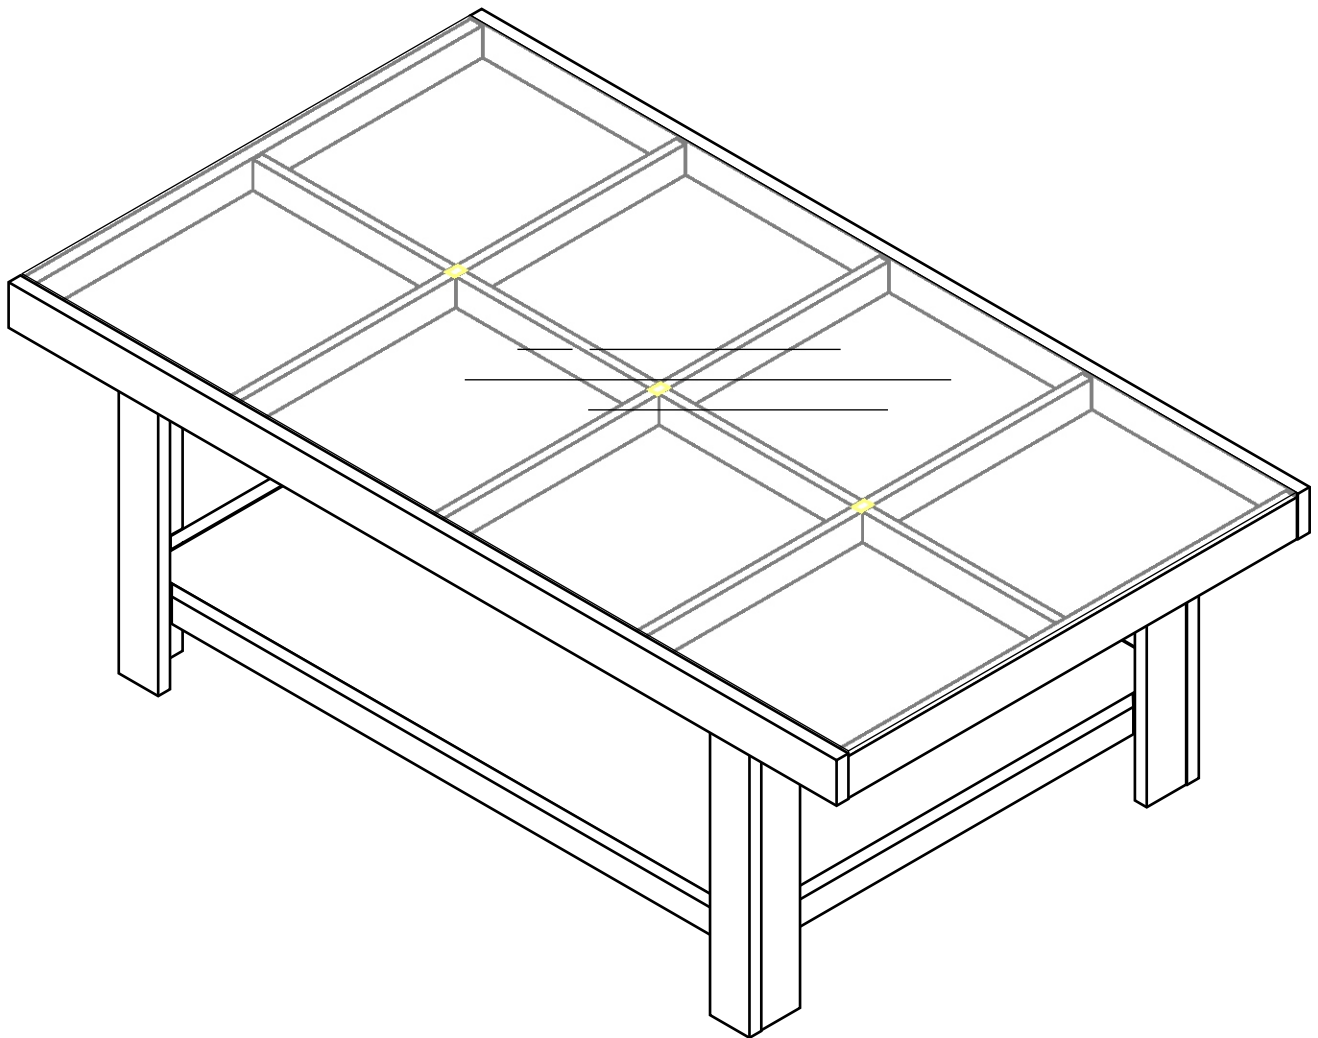

# DECOR-P

Coffee table

# HARDWARE

-BODY SET

8x35mm.

**X 8**

**X 6**

**X 12**

7x1 1/4"

**X 14**

# 5.

7x1 1/4"		<b>x8</b>
----------	---	-----------

# 6.

	<b>x8</b>
---	-----------

7x1 1/2"		<b>x8</b>
----------	---	-----------

**7.**