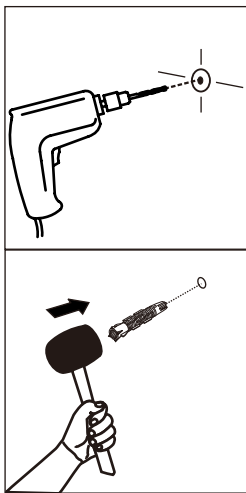

BLISS-P

Wall Mirror

HARDWARE

-BODY SET

M5x70mm.

x 3

x 3

ASSEMBLY

-BODY SET

1.

2.