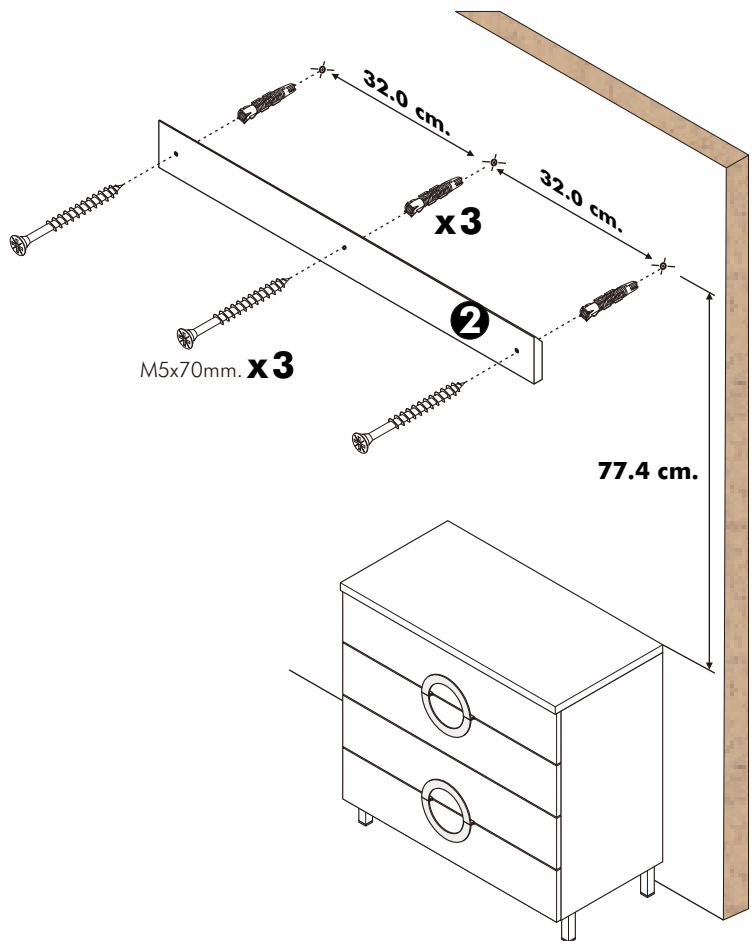

BLISS-P

Wall Mirror

HARDWARE

-BODY SET

M5x70mm.

x 3

x 3

ASSEMBLY

-BODY SET

1.

2.