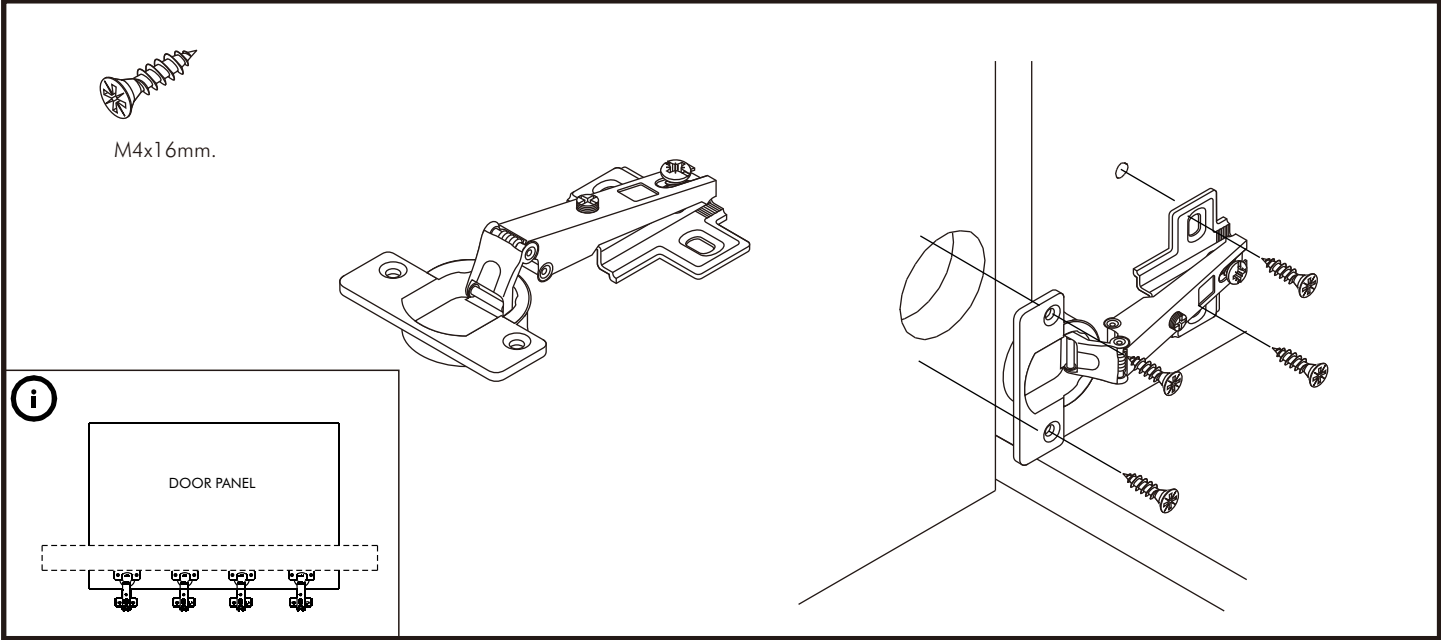

URBANO-P

Wall Cabinet 160 cm.

TYPE:LEFT

TYPE:RIGHT

CONNECT SYSTEM

HARDWARE

-BODY SET

X 8

X 8

(8x35)

X 8

X 12

X 2

M4x50mm.

X 8

X 11

M4x30mm.

X 13

X 8

X 4

M5x50mm.

X 8

-DOOR SET

X 6

M4x16mm.

X 24

X 6

ASSEMBLY

-BODY SET

1.

2.

3.