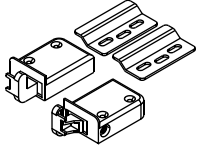

URBANO-P

Wall Cabinet 160 cm.

TYPE:LEFT

TYPE:RIGHT

CONNECT SYSTEM

HARDWARE

-BODY SET

X 8

X 8

(8x35)

X 8

X 12

X 2

M4x50mm.

X 8

X 11

M4x30mm.

X 13

X 8

X 4

M5x50mm.

X 8

-DOOR SET

X 6

M4x16mm.

X 24

X 6

ASSEMBLY

-BODY SET

1.

2.

3.