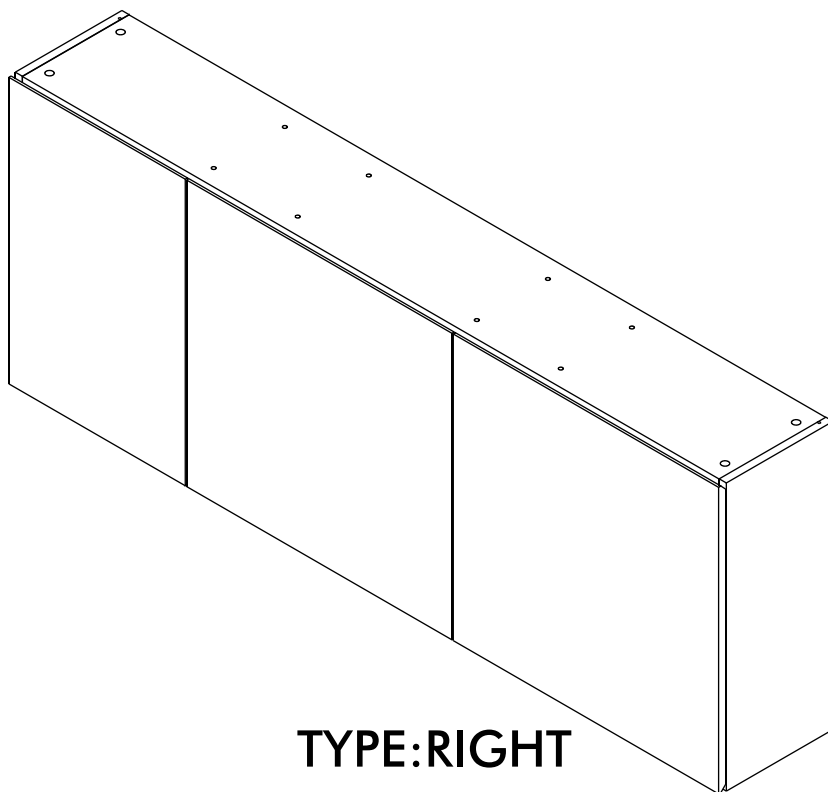

URBANO-P

Wall Cabinet 160 cm.

TYPE:LEFT

TYPE:RIGHT

CONNECT SYSTEM

HARDWARE

-BODY SET

X 8

X 8

(8x35)

X 8

X 12

X 2

M4x50mm.

X 8

X 11

M4x30mm.

X 13

X 8

X 4

M5x50mm.

X 8

-DOOR SET

X 6

M4x16mm.

X 24

X 6

ASSEMBLY

-BODY SET

1.

2.

3.