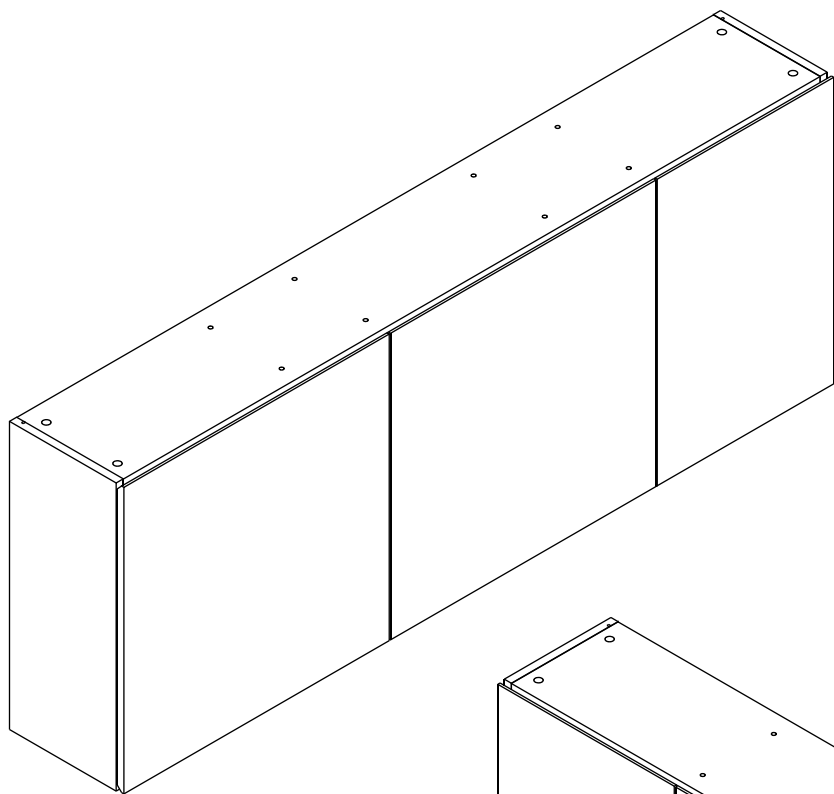

URBANO-P

Wall Cabinet 160 cm.

TYPE:LEFT

TYPE:RIGHT

CONNECT SYSTEM

HARDWARE

-BODY SET

X 8

X 8

(8x35)

X 8

X 12

X 2

M4x50mm.

X 8

X 11

M4x30mm.

X 13

X 8

X 4

M5x50mm.

X 8

-DOOR SET

X 6

M4x16mm.

X 24

X 6

ASSEMBLY

-BODY SET

1.

2.

3.