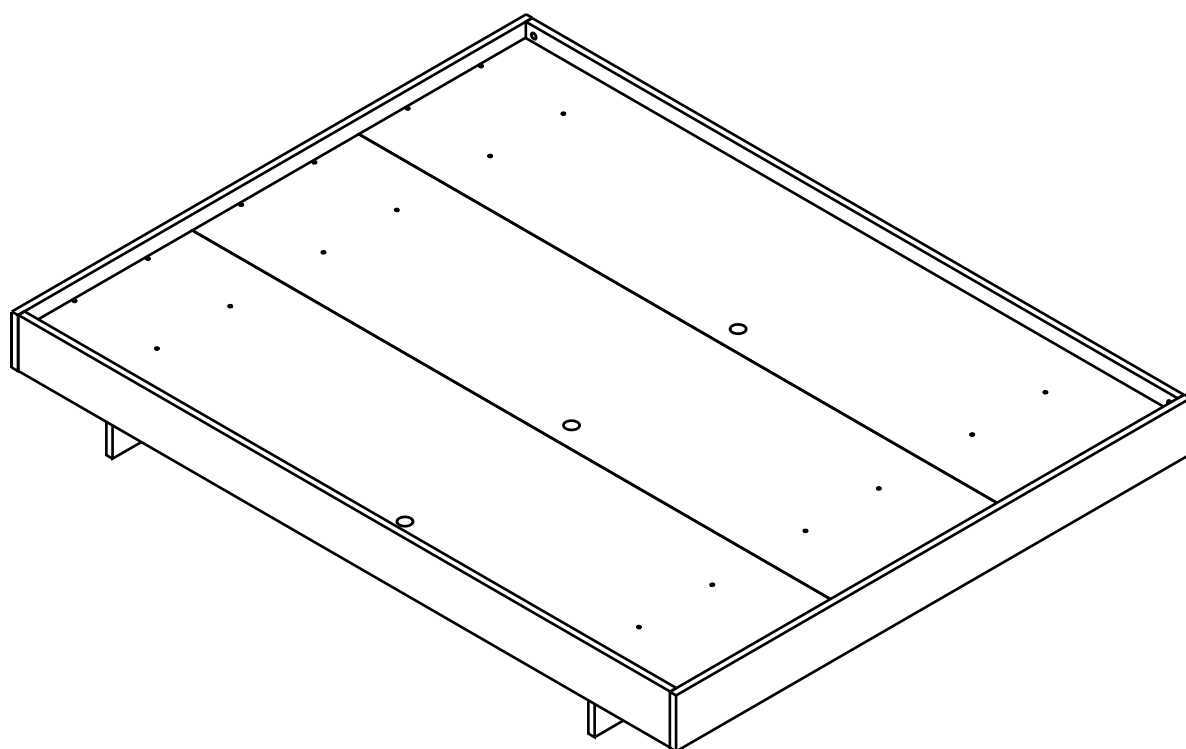

KOBE-P

BED 5 ft.
BED 6 ft.

CONNECT SYSTEM

HARDWARE

-BODY SET

x 8

19 mm.

x 8

8*35

x 16

No.10

x 1

M6x45

x 2

#M6

x 2

#M6

x 2

x 8

M4x16

x 36

M4x30

x 58

M4x16mm.

x 16

x 8

1.

2.

3.

4.