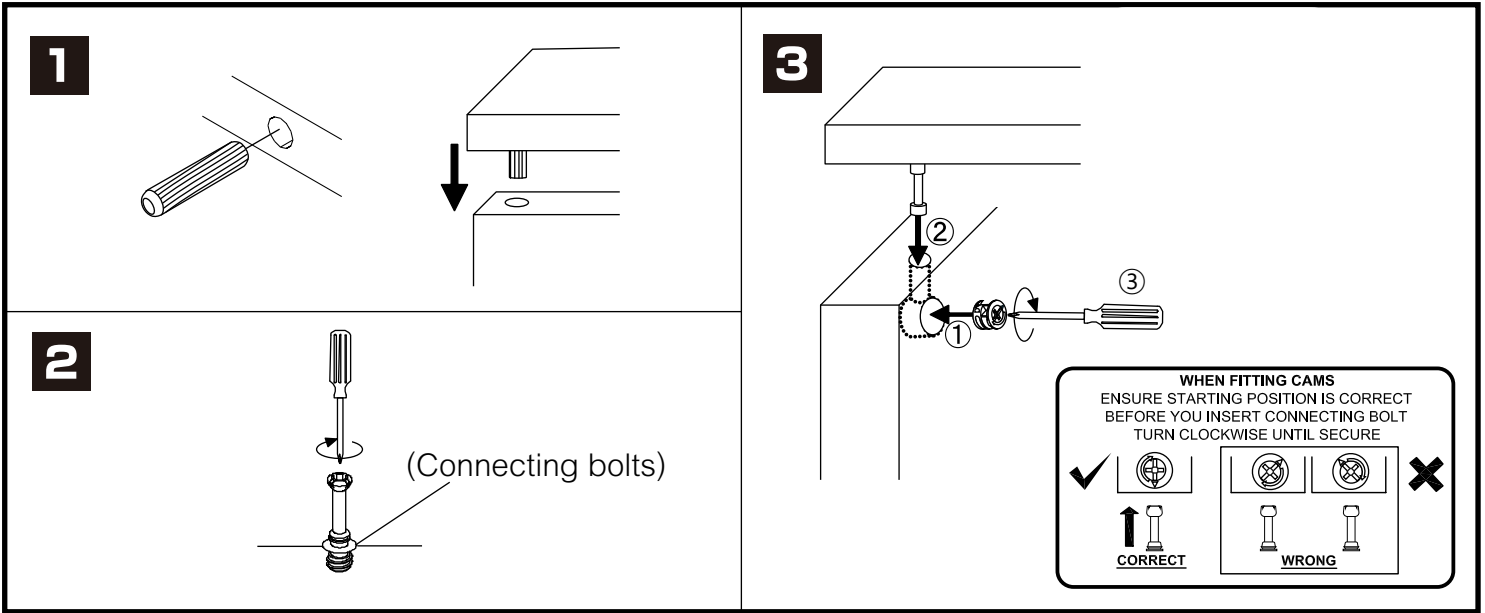

KOBE-P

BED 5 ft.
BED 6 ft.

CONNECT SYSTEM

HARDWARE

-BODY SET

x 8

19 mm.

x 8