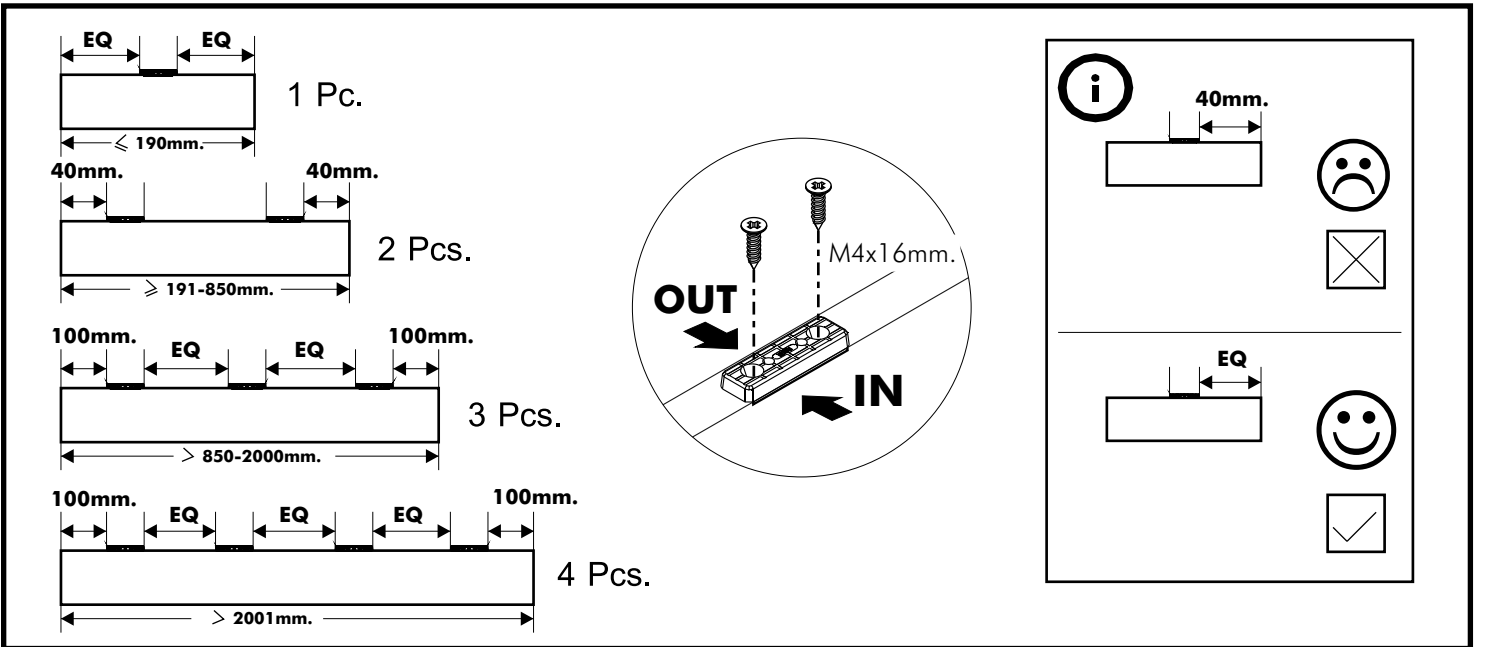

KOBE-P

BED 5 ft.
BED 6 ft.

CONNECT SYSTEM

HARDWARE

-BODY SET

x 8

19 mm.

x 8

8*35

x 16

No.10

x 1

M6x45

x 2

#M6

x 2

#M6

x 2

x 8

M4x16

x 36

M4x30

x 58

M4x16mm.

x 16

x 8

1.

2.

3.

4.