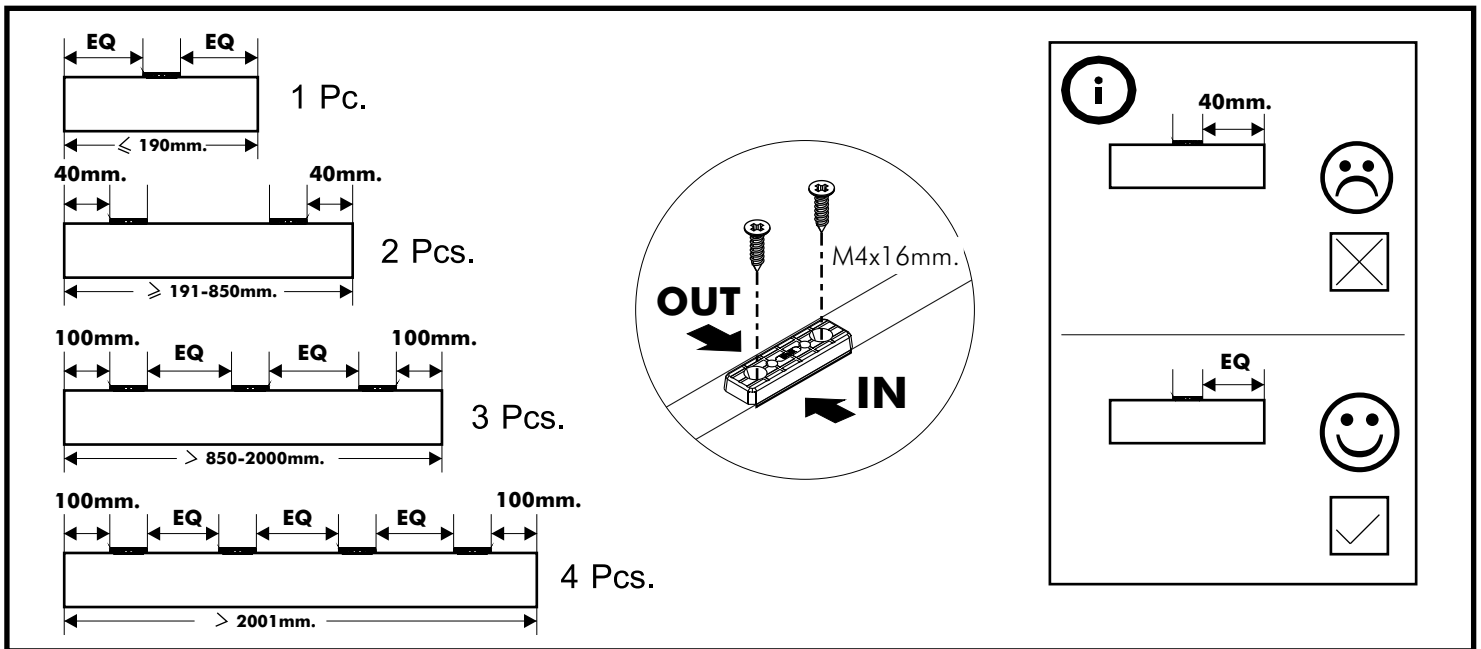

NB ECCO-P

Shoe cabinet

CONNECT SYSTEM

HARDWARE

-BODY SET

M4x45mm.

X 12

8x35mm.

X 26

X 8

X 8

X 4

X 2

M4x16mm.

X 5

M4x35mm.

X 16

X 2

M3.5x20mm.

X 4

M4x25mm.

X 24

X 10

M4x16mm.