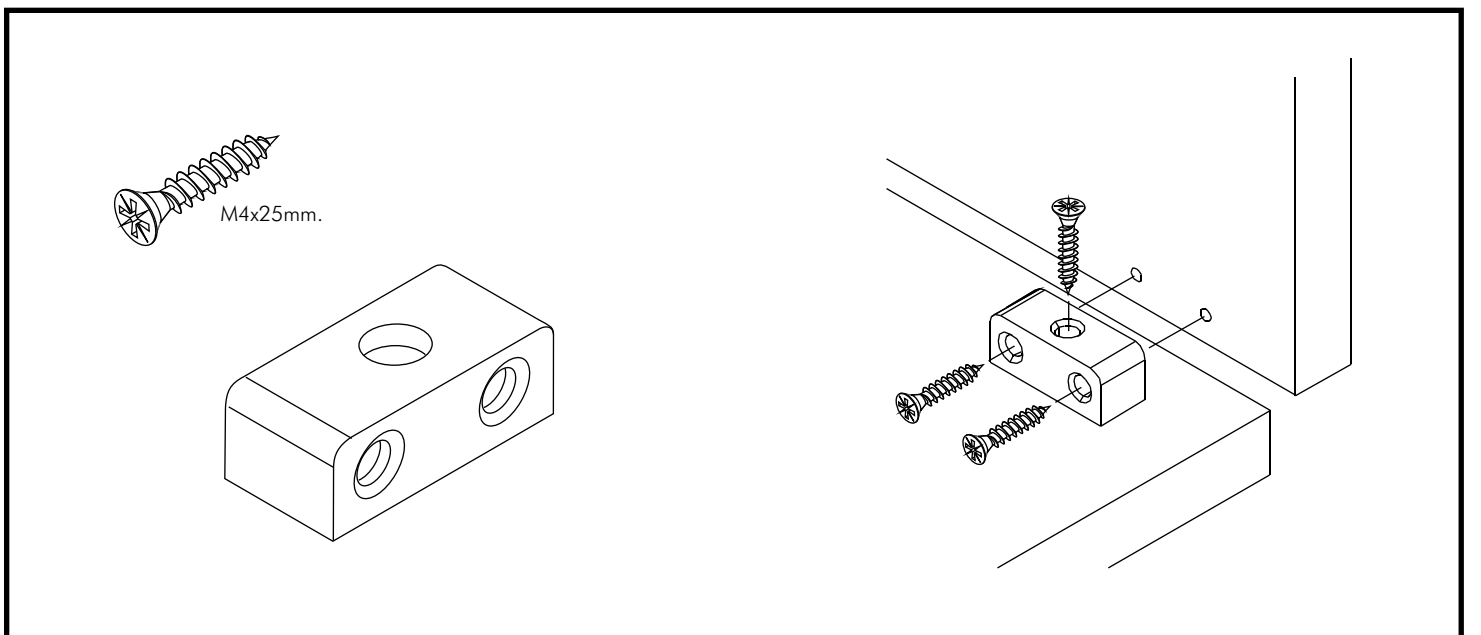

NB ECCO-P

Shoe cabinet

CONNECT SYSTEM

HARDWARE

-BODY SET

M4x45mm.

X 12

8x35mm.

X 26

X 8

X 8

X 4

X 2

M4x16mm.

X 5

M4x35mm.

X 16

X 2

M3.5x20mm.

X 4

M4x25mm.

X 24

X 10

M4x16mm.