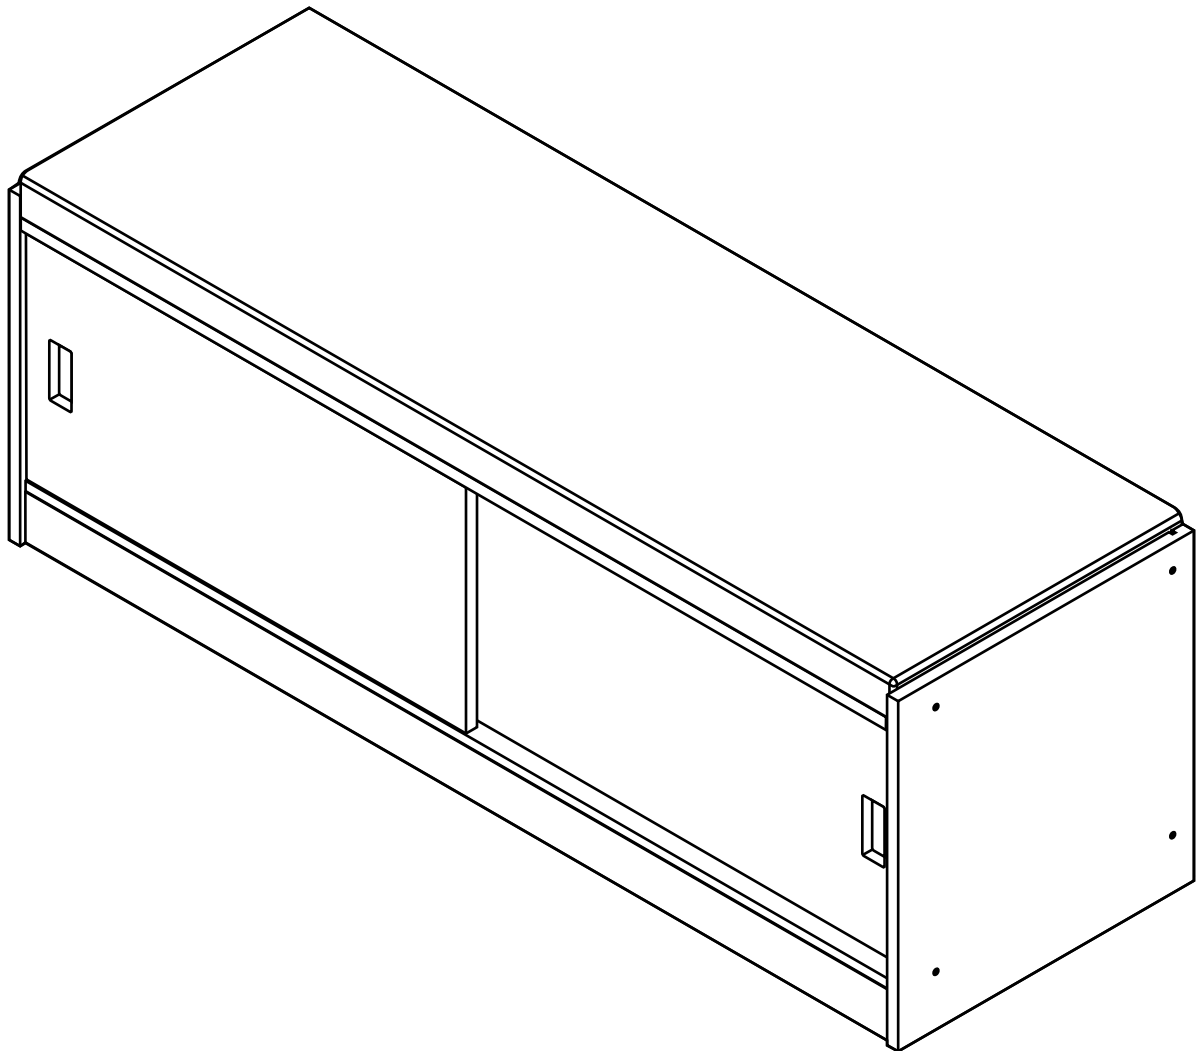

NB ECCO-P

Shoe cabinet

CONNECT SYSTEM

HARDWARE

-BODY SET

M4x45mm.

X 12

8x35mm.

X 26

X 8

X 8

X 4

X 2

M4x16mm.

X 5

M4x35mm.

X 16

X 2

M3.5x20mm.

X 4

M4x25mm.

X 24

X 10

M4x16mm.