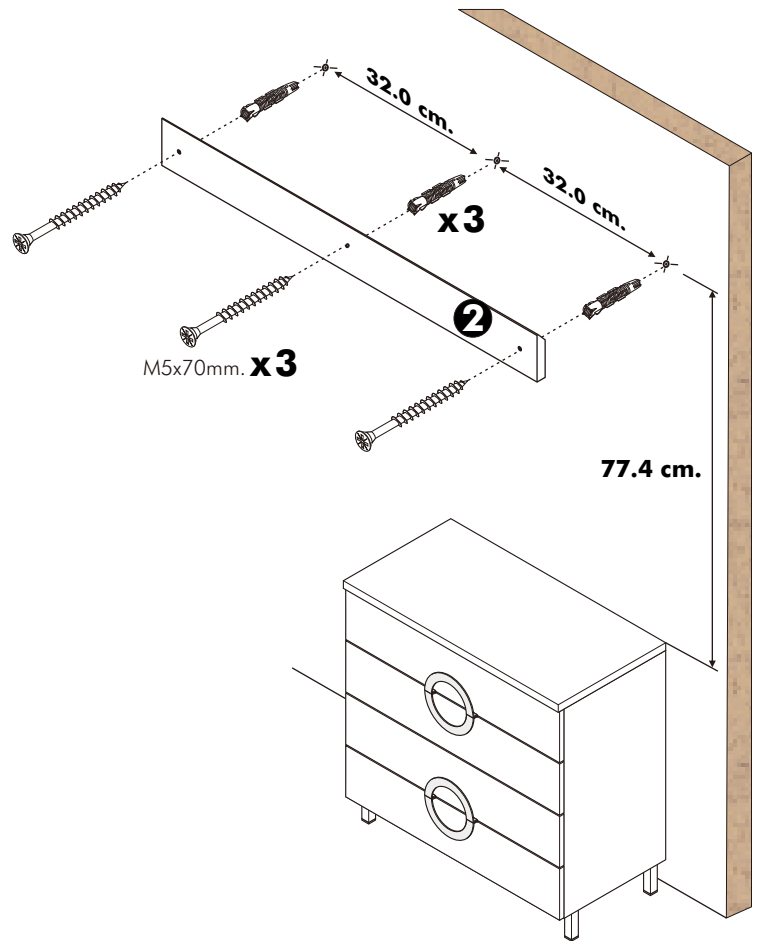

# BLISS-P

Wall Mirror

# HARDWARE

-BODY SET

M5x70mm.

**x 3**

**x 3**

# ASSEMBLY

-BODY SET

1.

2.