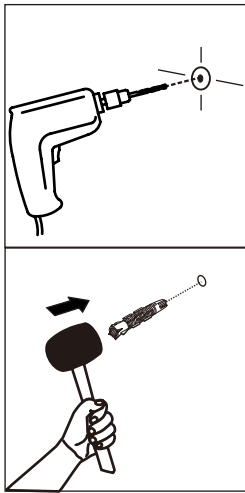

# BLISS-P

Wall Mirror

# HARDWARE

-BODY SET

M5x70mm.

**x 3**

**x 3**

# ASSEMBLY

-BODY SET

1.

2.