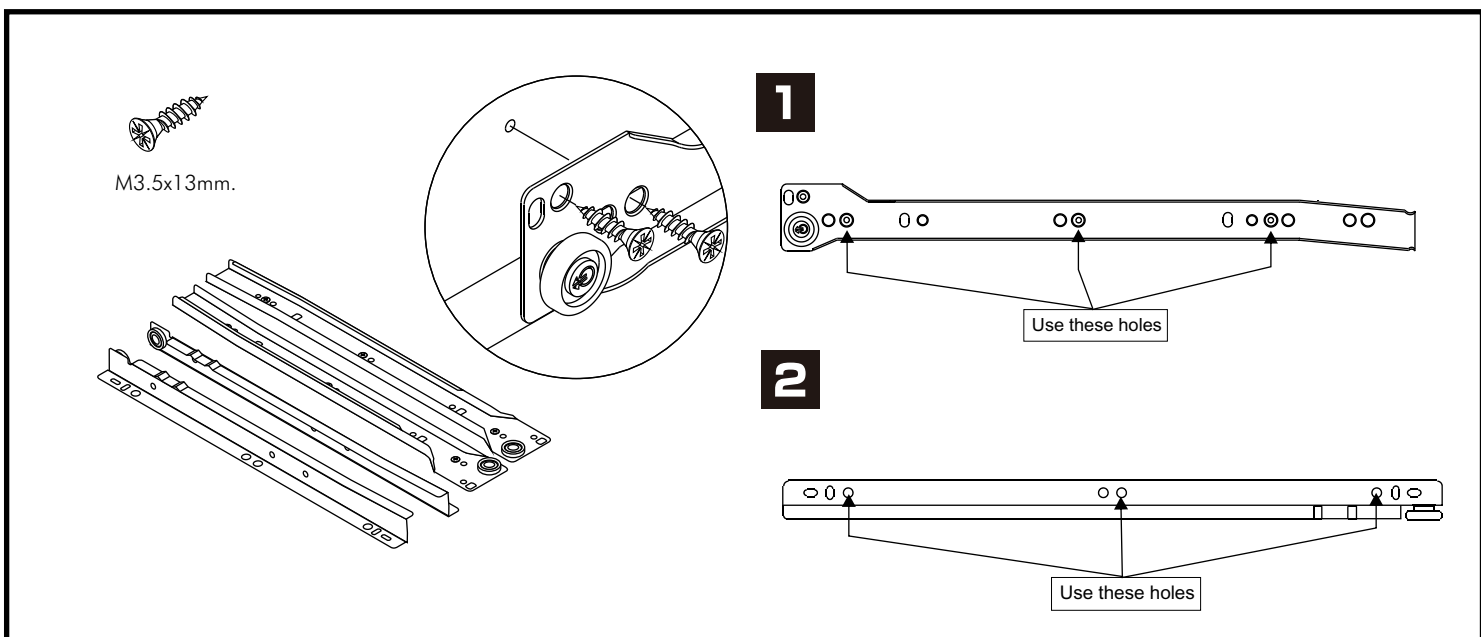

NB PLUS/P

Dressing Table

CONNECT SYSTEM

HARDWARE

-BODY SET

x 12

x 12

8x35mm.

x 18

M4x40mm.

x 3

M4x30mm.

x 10

M4x16mm.

x 8

x 4

M4x16mm.

x 1

M5x50mm.

x 1

x 1

x 1

20x2

-DRAWER SET