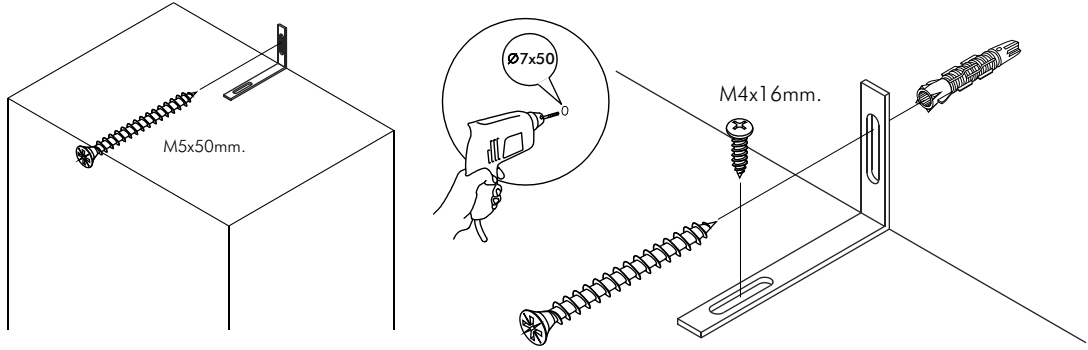

NB PLUS/P

Dressing Table

CONNECT SYSTEM

HARDWARE

-BODY SET

x 12

x 12

8x35mm.

x 18

M4x40mm.

x 3

M4x30mm.

x 10

M4x16mm.

x 8

x 4

M4x16mm.

x 1

M5x50mm.

x 1

x 1

x 1

20x2

-DRAWER SET