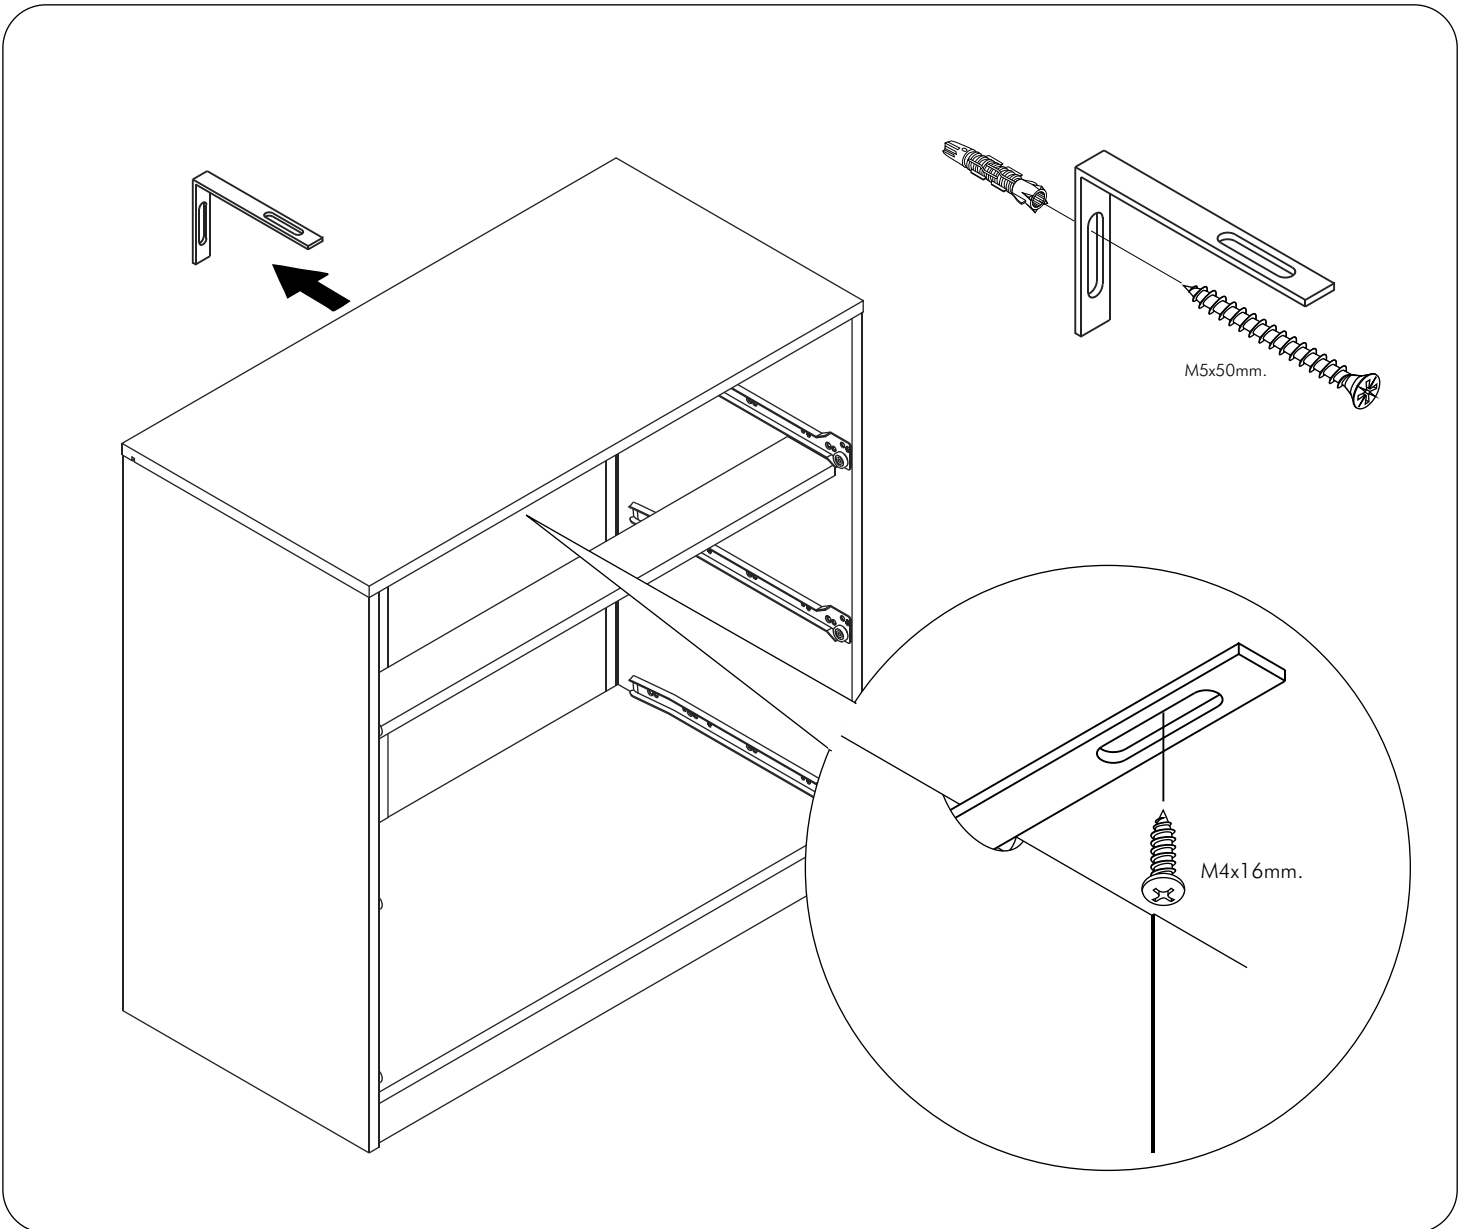

NB PLUS/P

Dressing Table

CONNECT SYSTEM

HARDWARE

-BODY SET

x 12

x 12

8x35mm.

x 18

M4x40mm.

x 3

M4x30mm.

x 10

M4x16mm.

x 8

x 4

M4x16mm.

x 1

M5x50mm.

x 1

x 1

x 1

20x2

-DRAWER SET