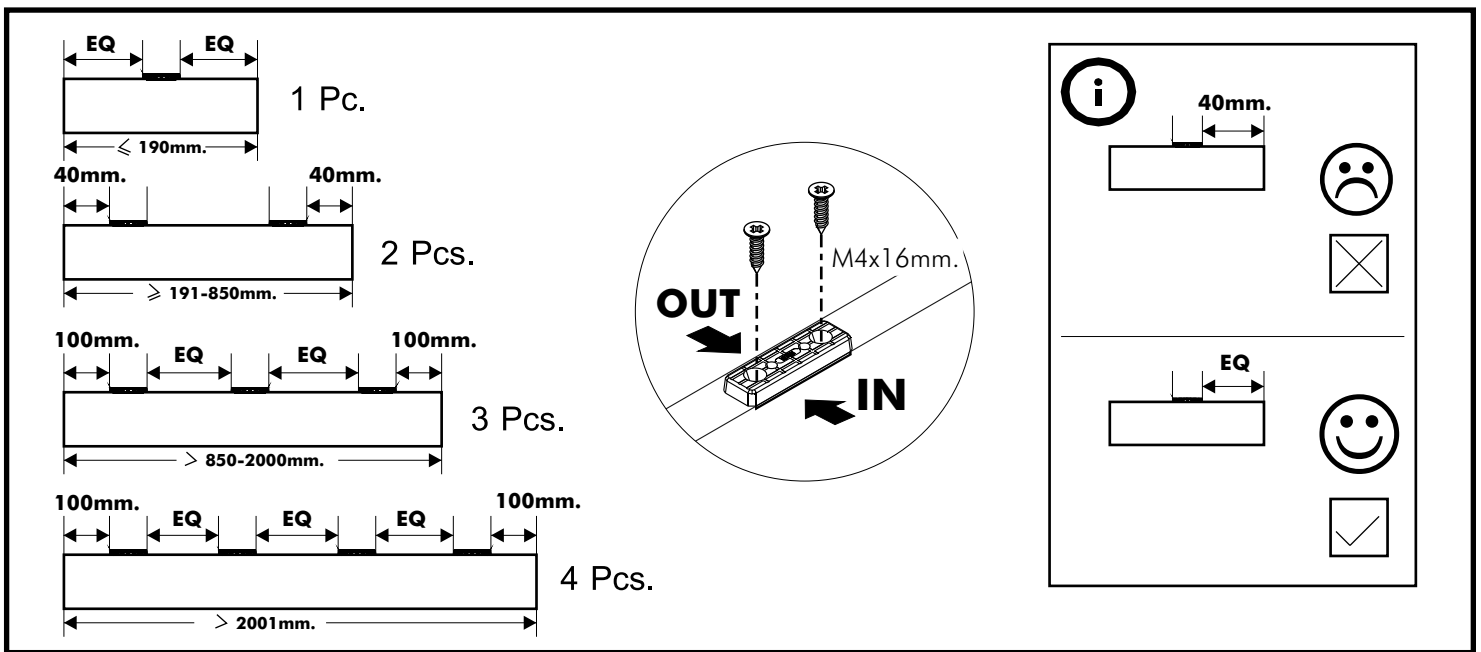

NB PLUS/P

Dressing Table

CONNECT SYSTEM

HARDWARE

-BODY SET

x 12

x 12

8x35mm.

x 18

M4x40mm.

x 3

M4x30mm.

x 10

M4x16mm.

x 8

x 4

M4x16mm.

x 1

M5x50mm.

x 1

x 1

x 1

20x2

-DRAWER SET

x 4

x 4

6x35mm.

x 12

M4x40mm.

x 4

M3.5x13mm.

x 16