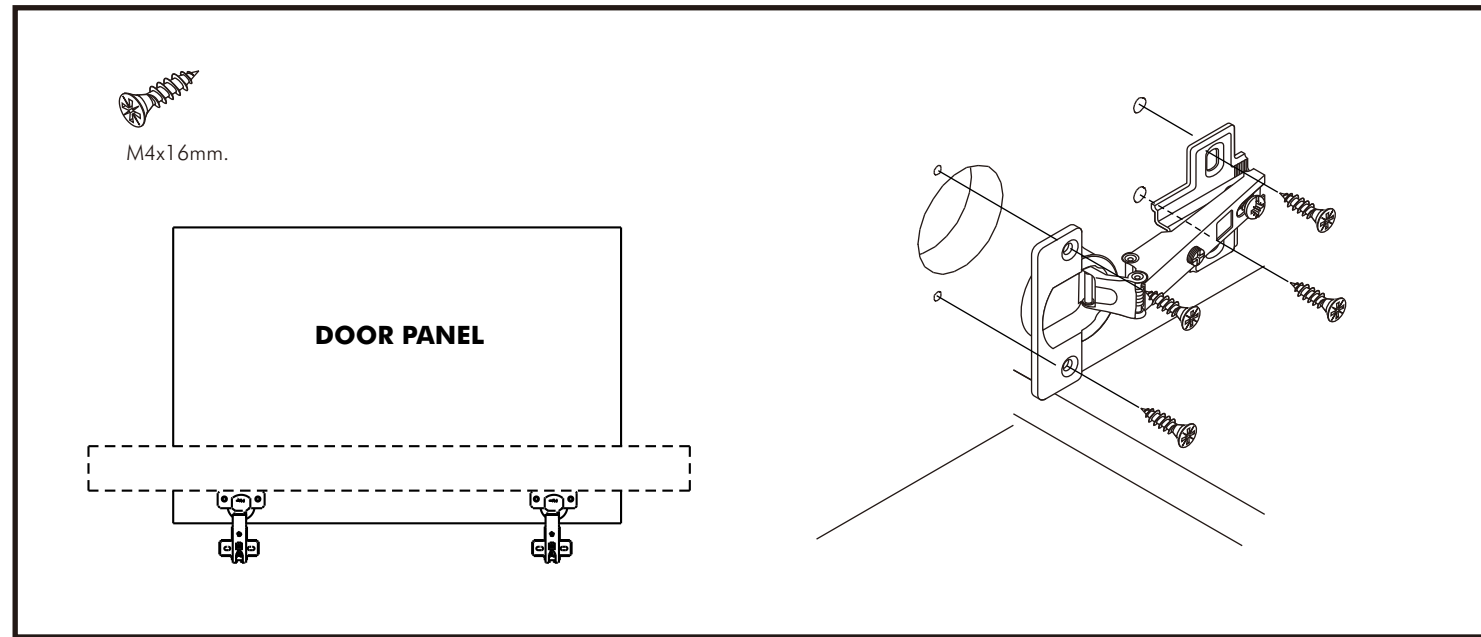

UMARO-P

Stand Dressing mirror 40cm.

CONNECT SYSTEM

HARDWARE

-BODY SET

x 13

x 8

(19mm.)

x 5

(12mm.)

x 18

(6x35)

x 20

(8x35)

x 1

x 1