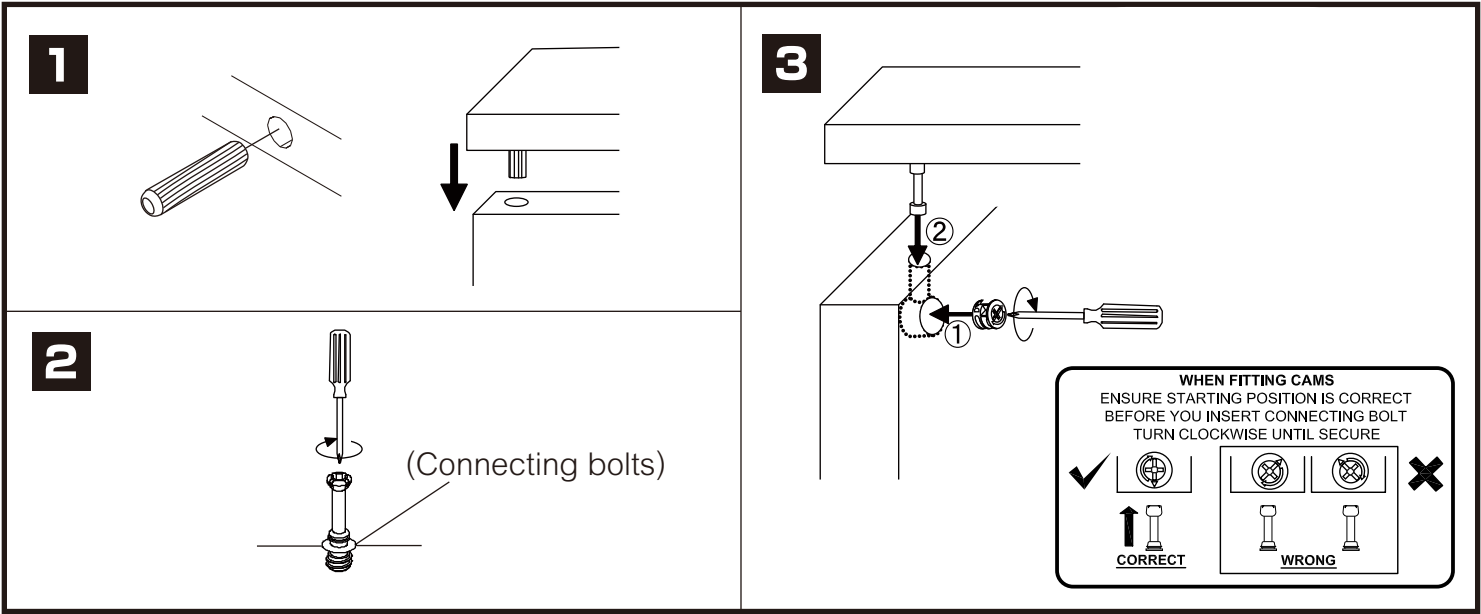

UMARO-P

Stand Dressing mirror 40cm.

CONNECT SYSTEM

HARDWARE

-BODY SET

x 13

x 8

(19mm.)