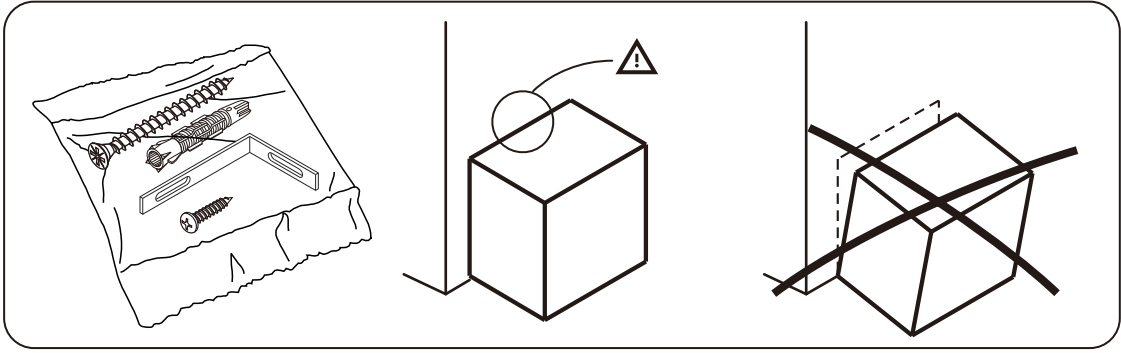

UMARO-P

Stand Dressing mirror 40cm.

CONNECT SYSTEM

HARDWARE

-BODY SET

x 13

x 8

(19mm.)

x 5

(12mm.)

x 18

(6x35)

x 20

(8x35)

x 1

x 1

M5x50mm.

x 4

x 14

M4x40mm.

x 4

x 4

M4x20mm.

x 3