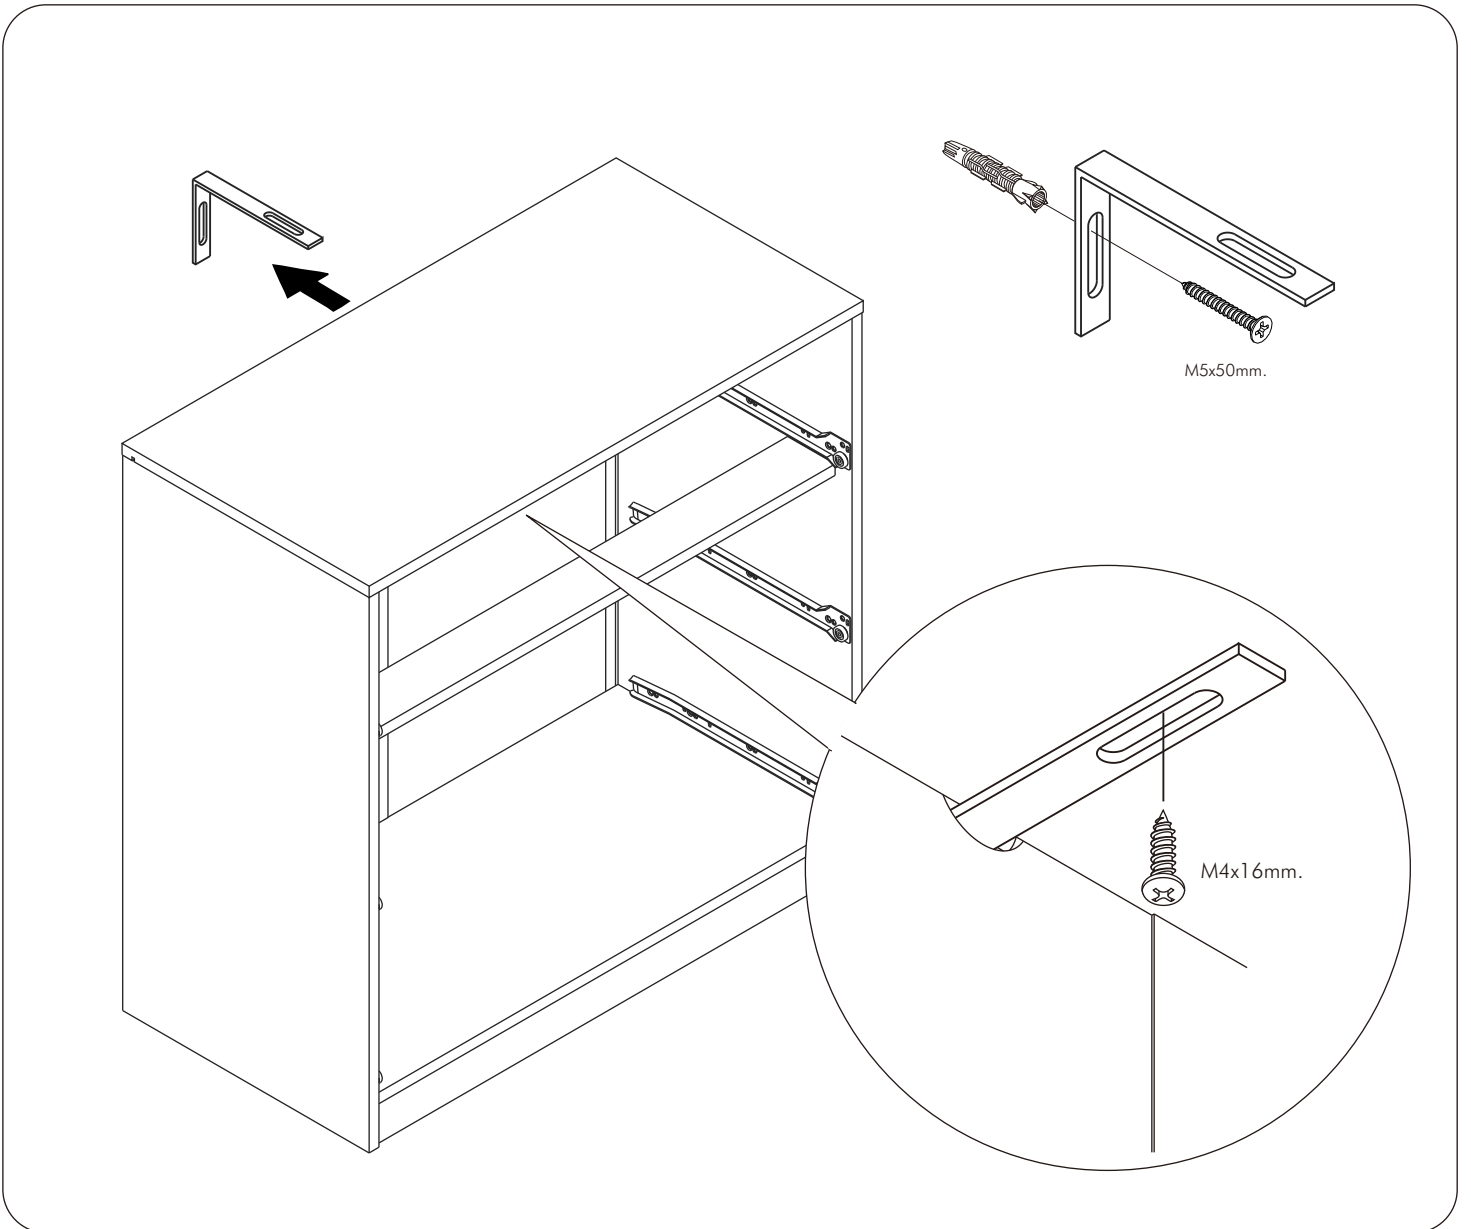

UMARO-P

Stand Dressing mirror 40cm.

CONNECT SYSTEM

HARDWARE

-BODY SET

x 13

x 8

(19mm.)

x 5

(12mm.)

x 18

(6x35)

x 20

(8x35)

x 1

x 1