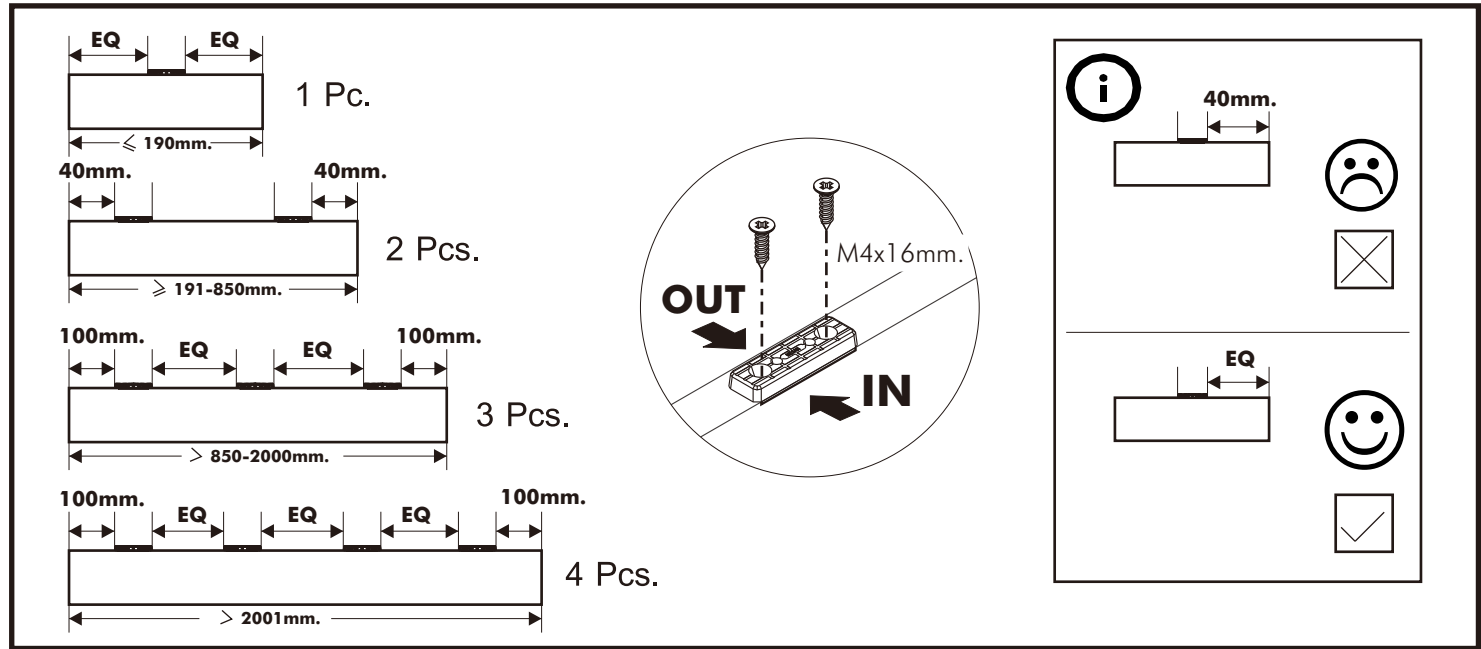

UMARO-P

Stand Dressing mirror 40cm.

CONNECT SYSTEM

HARDWARE

-BODY SET

x 13

x 8

(19mm.)

x 5

(12mm.)

x 18

(6x35)

x 20

(8x35)

x 1

x 1

M5x50mm.

x 4

x 14

M4x40mm.

x 4

x 4

M4x20mm.

x 3

M4x16mm.

x 4

x 1

-DOOR SET

x 2

x 16

M4x16mm.

x 2