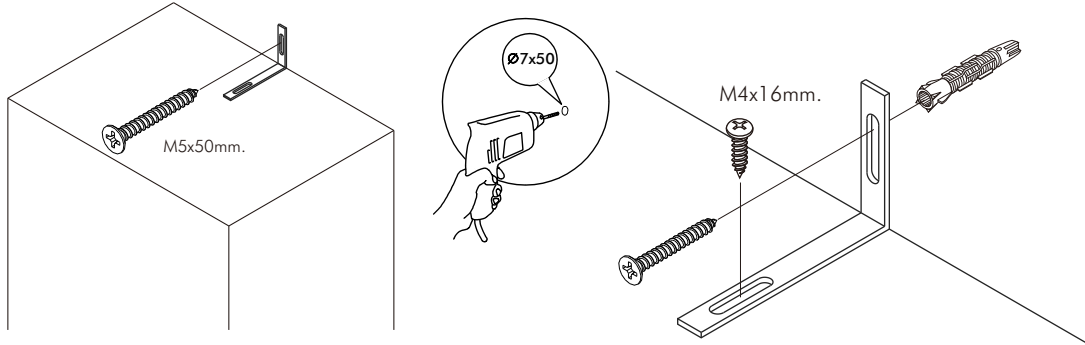

UMARO-P

Stand Dressing mirror 40cm.

CONNECT SYSTEM

HARDWARE

-BODY SET

x 13

x 8

(19mm.)

x 5

(12mm.)

x 18

(6x35)

x 20

(8x35)

x 1

x 1

M5x50mm.

x 4

x 14

M4x40mm.

x 4

x 4

M4x20mm.

x 3

M4x16mm.

x 4

x 1

-DOOR SET

x 2

x 16

M4x16mm.

x 2