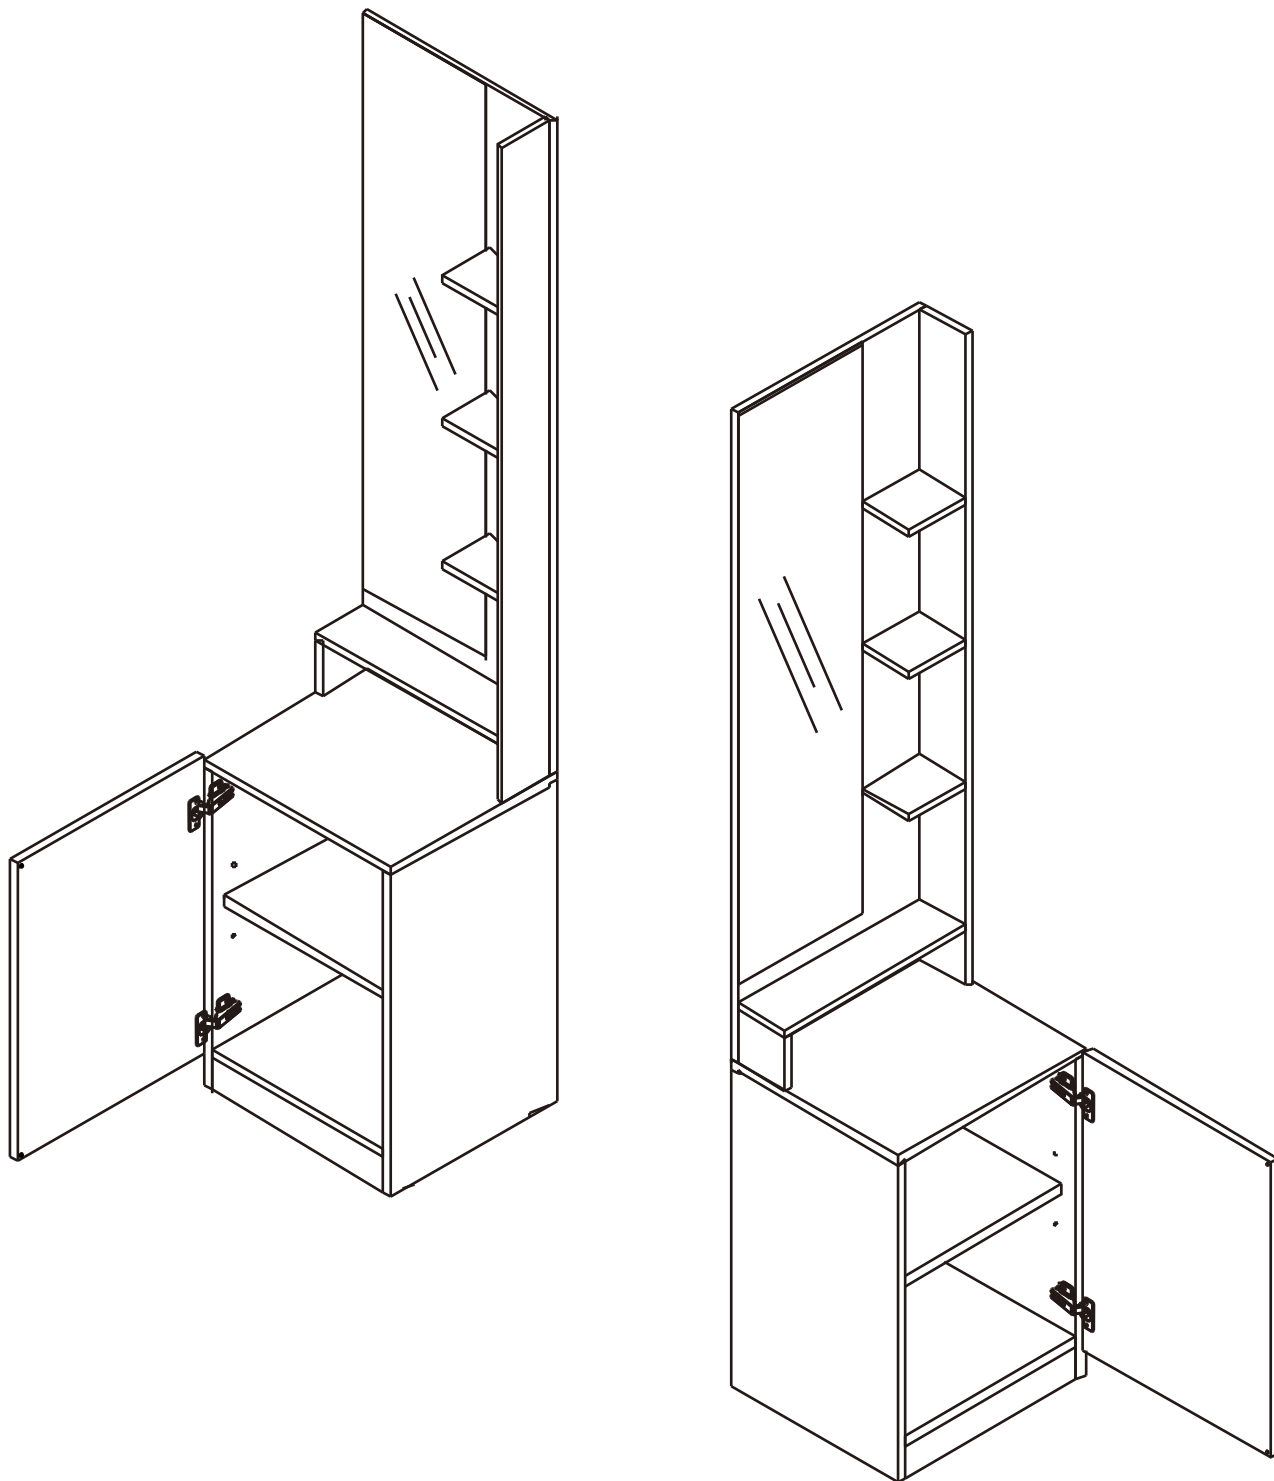

UMARO-P

Stand Dressing mirror 40cm.

CONNECT SYSTEM

HARDWARE

-BODY SET

x 13

x 8

(19mm.)

x 5

(12mm.)

x 18

(6x35)

x 20

(8x35)

x 1

x 1

M5x50mm.

x 4

x 14

M4x40mm.

x 4

x 4

M4x20mm.

x 3

M4x16mm.

x 4

x 1

-DOOR SET

x 2

x 16

M4x16mm.

x 2