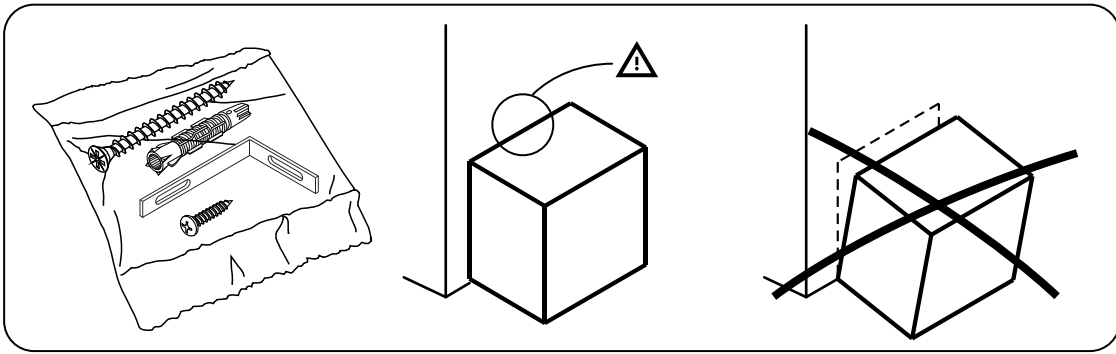

LABELLA-P

Wardrobe 5 door

CONNECT SYSTEM

x2

The Standard for identifying which mounted safety fall protection fitting to use **Note : That children's products must be installed with all anti-falling fittings.**

■ Mounted fall protection fittings

■ Category : Cabinet with open doors

■ Category : Chest of drawers

■ Category : Sliding door cabinet / Open cabinet

HARDWARE

19 mm.
X 28

12 mm.
X 6

24/5 mm.
X 34