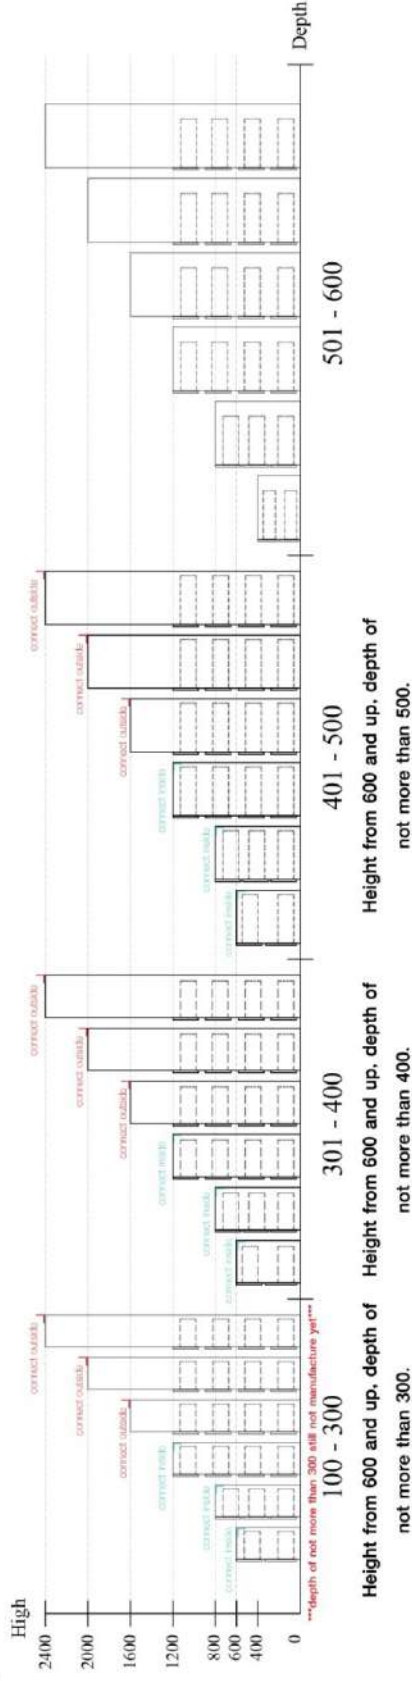

■ Mounted fall protection fittings

■ Category : Cabinet with open doors

■ Category : Chest of drawers

■ Category : Sliding door cabinet / Open cabinet

HARDWARE

19 mm.
X 28

12 mm.
X 6

24/5 mm.
X 34

F+M4x40

X 6

X 4

F+M3.5x13

X 50

X 10

X 4

X 8

X 18

195.7 Cm.

X 1

76.6 Cm.

X 1

187.7 Cm.

X 2

MIDDLELAY

X 10

X 2

X 7

6x35mm.

X 24

X 2

X 12

X 2