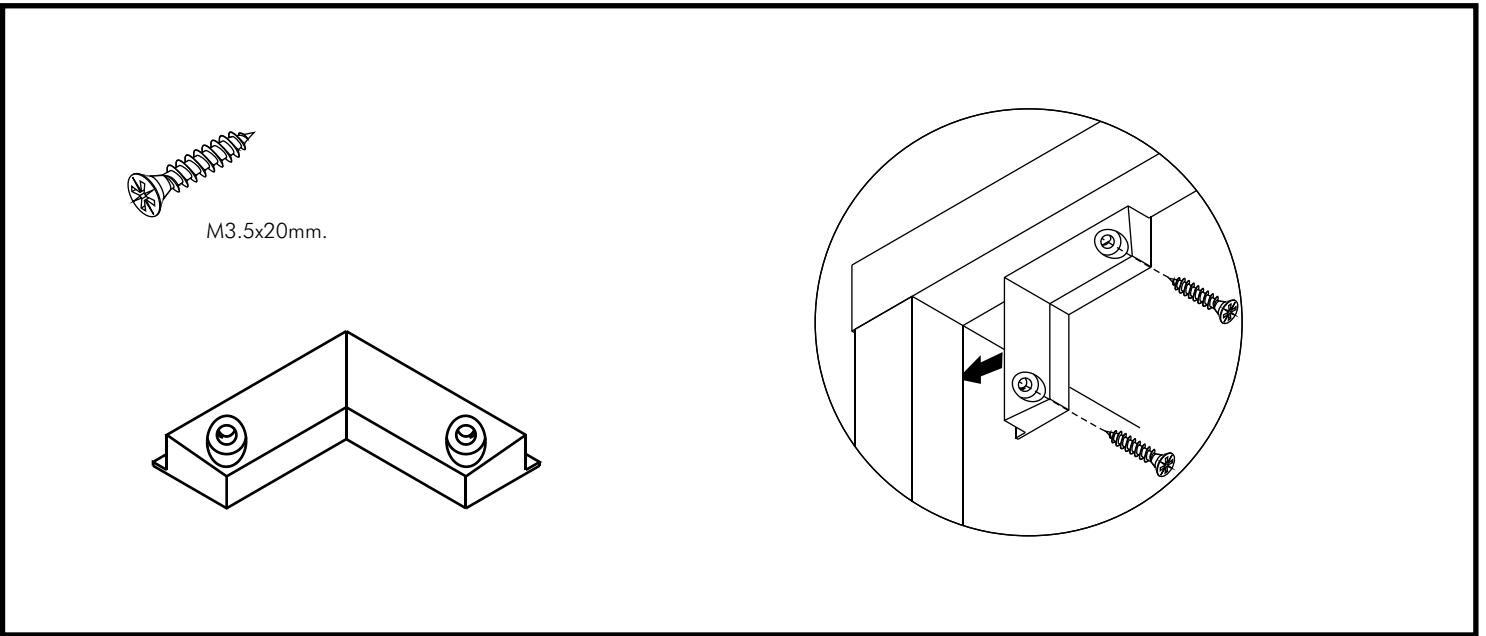

LABELLA-P

Wardrobe 5 door

CONNECT SYSTEM

x2

The Standard for identifying which mounted safety fall protection fitting to use **Note : That children's products must be installed with all anti-falling fittings.**

X 18

195.7 Cm.

X 1

76.6 Cm.

X 1

187.7 Cm.

X 2

MIDDLELAY