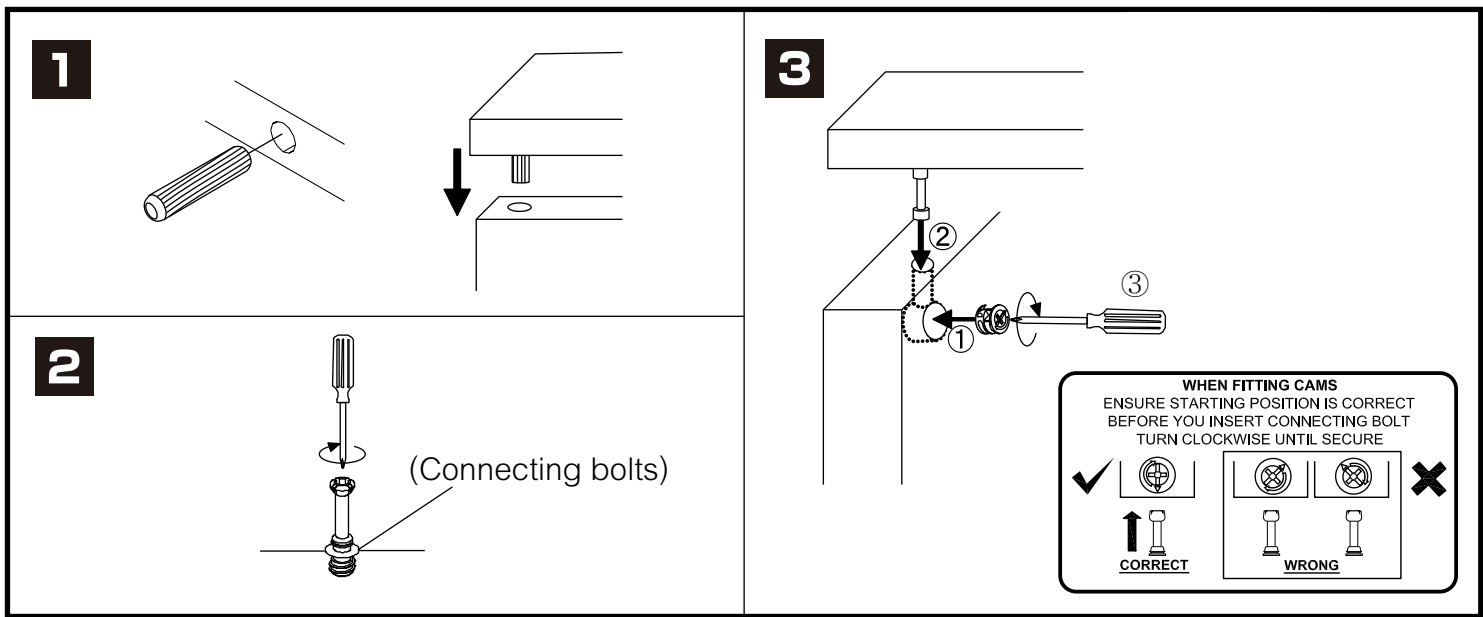

LABELLA-P

Wardrobe 5 door

CONNECT SYSTEM

x2

The Standard for identifying which mounted safety fall protection fitting to use **Note : That children's products must be installed with all anti-falling fittings.**