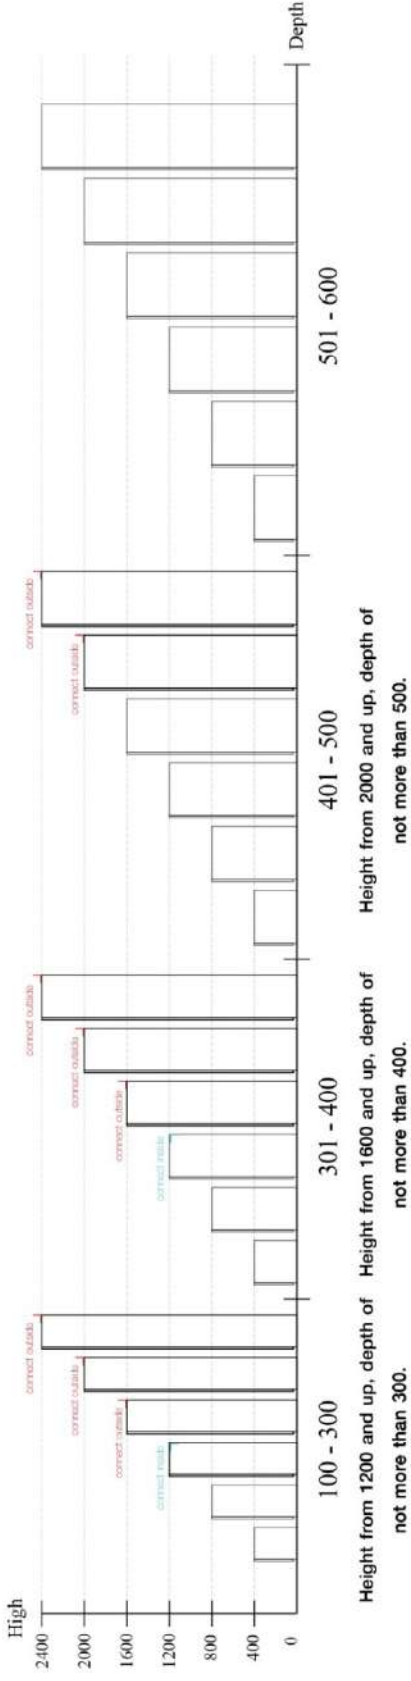

■ Mounted fall protection fittings

■ Category : Cabinet with open doors

■ Category : Chest of drawers

■ Category : Sliding door cabinet / Open cabinet

HARDWARE

19 mm.
X 28

12 mm.
X 6

24/5 mm.
X 34

F+M4x40

X 6

X 4

F+M3.5x13

X 50

X 10

X 4

X 8

X 18

195.7 Cm.

X 1

76.6 Cm.

X 1

187.7 Cm.

X 2

MIDDLELAY

19.

3 SET

20.

21.

P+M4x16

22.

23.

24.