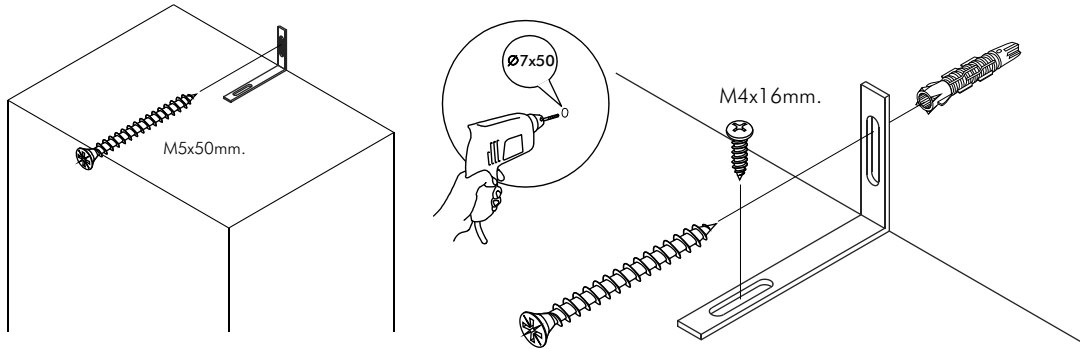

LABELLA-P

Wardrobe 5 door

CONNECT SYSTEM

x2

The Standard for identifying which mounted safety fall protection fitting to use **Note : That children's products must be installed with all anti-falling fittings.**

■ Mounted fall protection fittings

■ Category : Cabinet with open doors

■ Category : Chest of drawers

■ Category : Sliding door cabinet / Open cabinet

HARDWARE

19 mm.
X 28

12 mm.
X 6

24/5 mm.
X 34

X 18

195.7 Cm.

X 1

76.6 Cm.

X 1

187.7 Cm.

X 2

MIDDLELAY

X 10

X 2

X 7

6x35mm.

X 24

X 2

X 12

X 2