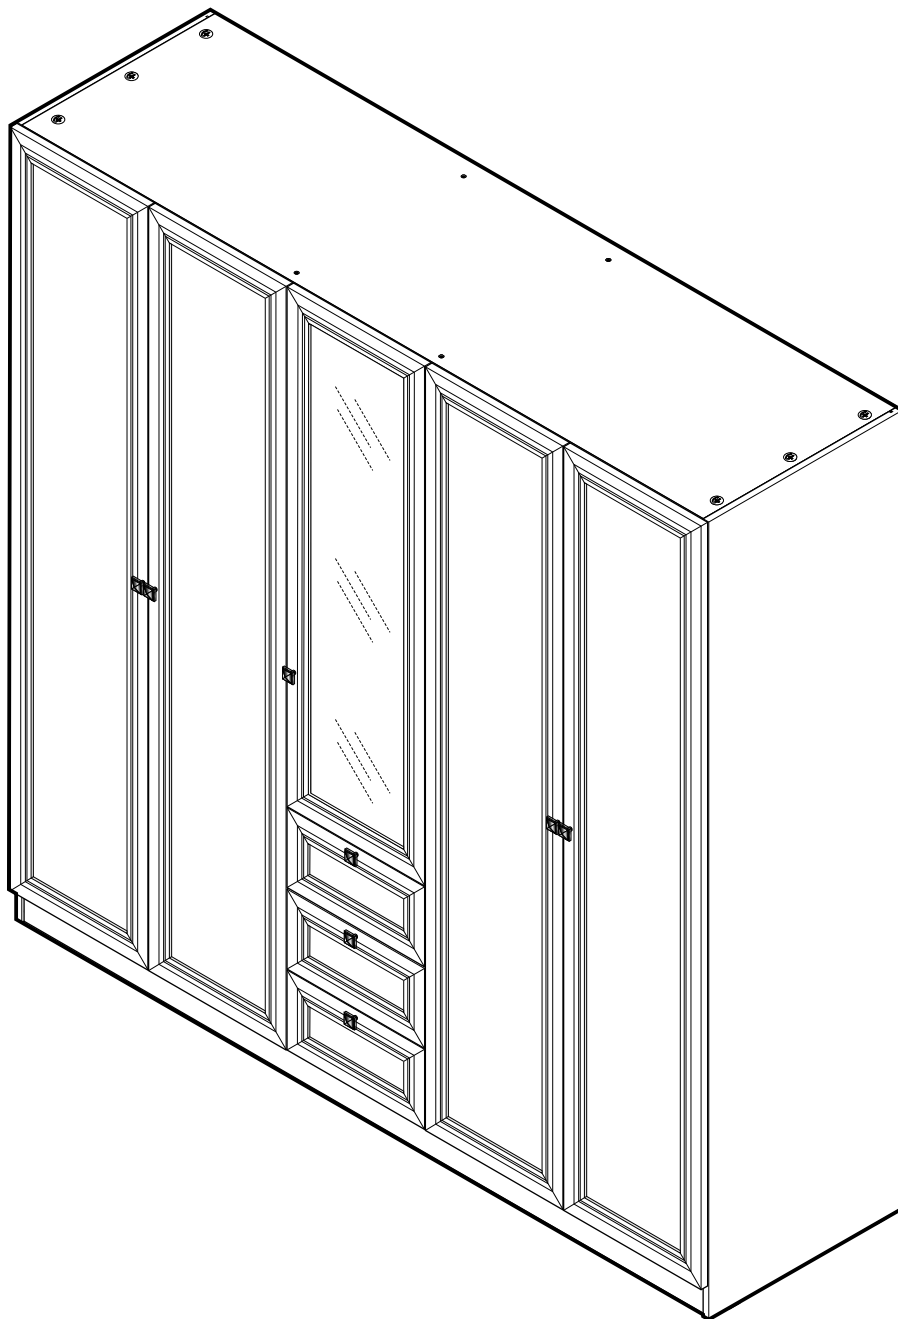

LABELLA-P

Wardrobe 5 door

CONNECT SYSTEM

x2

The Standard for identifying which mounted safety fall protection fitting to use **Note : That children's products must be installed with all anti-falling fittings.**

■ Mounted fall protection fittings

■ Category : Cabinet with open doors

■ Category : Chest of drawers

■ Category : Sliding door cabinet / Open cabinet

HARDWARE

19 mm.
X 28

12 mm.
X 6

24/5 mm.
X 34