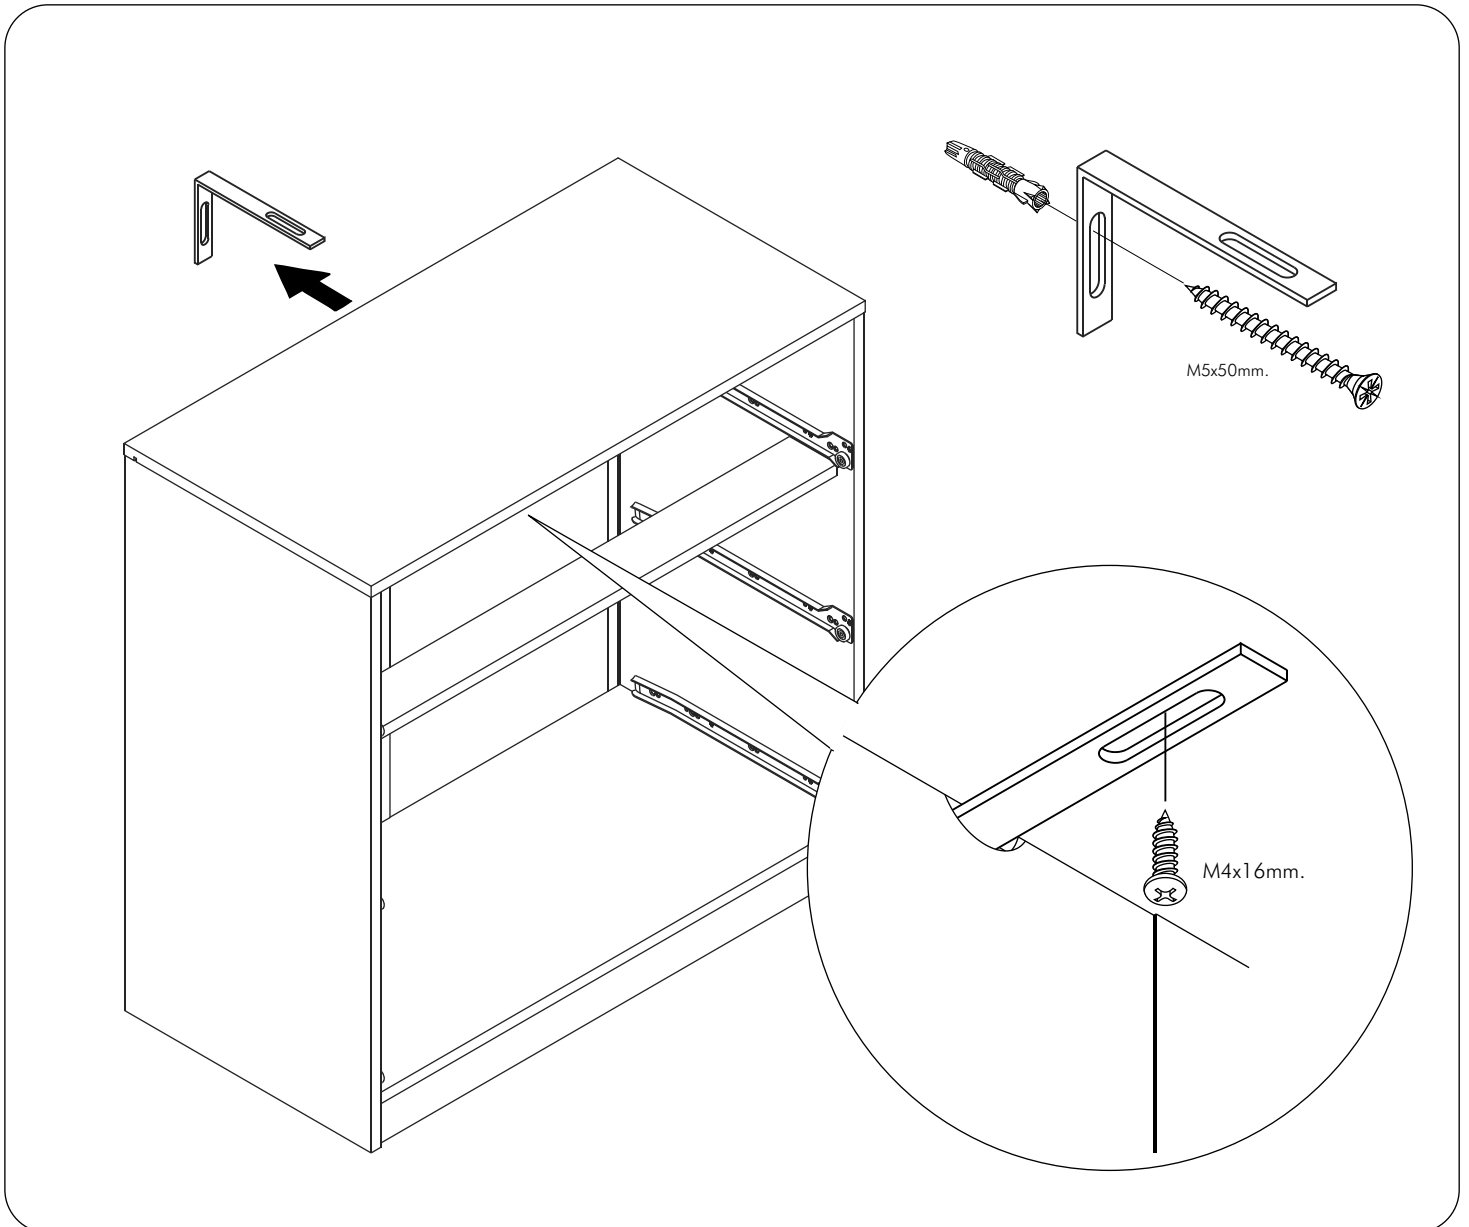

LABELLA-P

Wardrobe 5 door

CONNECT SYSTEM

x2

The Standard for identifying which mounted safety fall protection fitting to use **Note : That children's products must be installed with all anti-falling fittings.**

■ Mounted fall protection fittings

■ Category : Cabinet with open doors

■ Category : Chest of drawers

■ Category : Sliding door cabinet / Open cabinet

HARDWARE

19 mm.
X 28

12 mm.
X 6

24/5 mm.
X 34