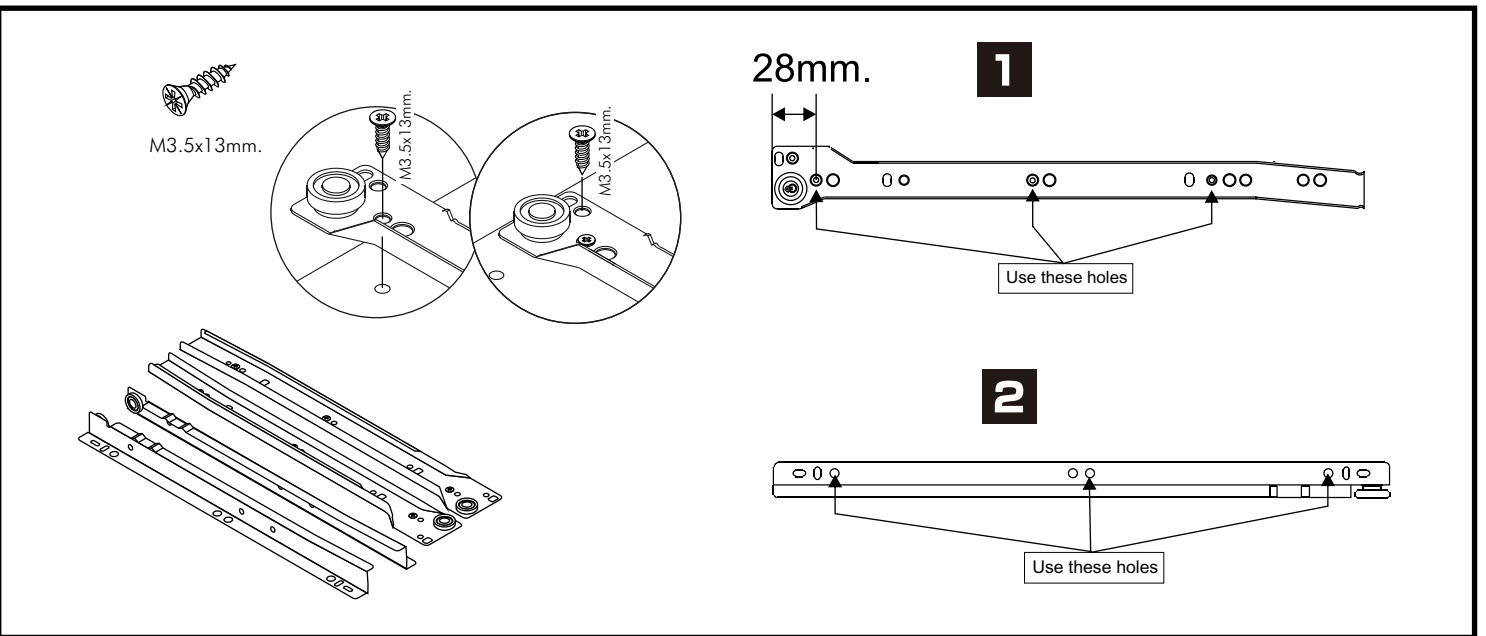

LABELLA-P

Wardrobe 5 door

CONNECT SYSTEM

x2

The Standard for identifying which mounted safety fall protection fitting to use **Note : That children's products must be installed with all anti-falling fittings.**

■ Mounted fall protection fittings

■ Category : Cabinet with open doors

■ Category : Chest of drawers

■ Category : Sliding door cabinet / Open cabinet

HARDWARE

19 mm.
X 28

12 mm.
X 6

24/5 mm.
X 34