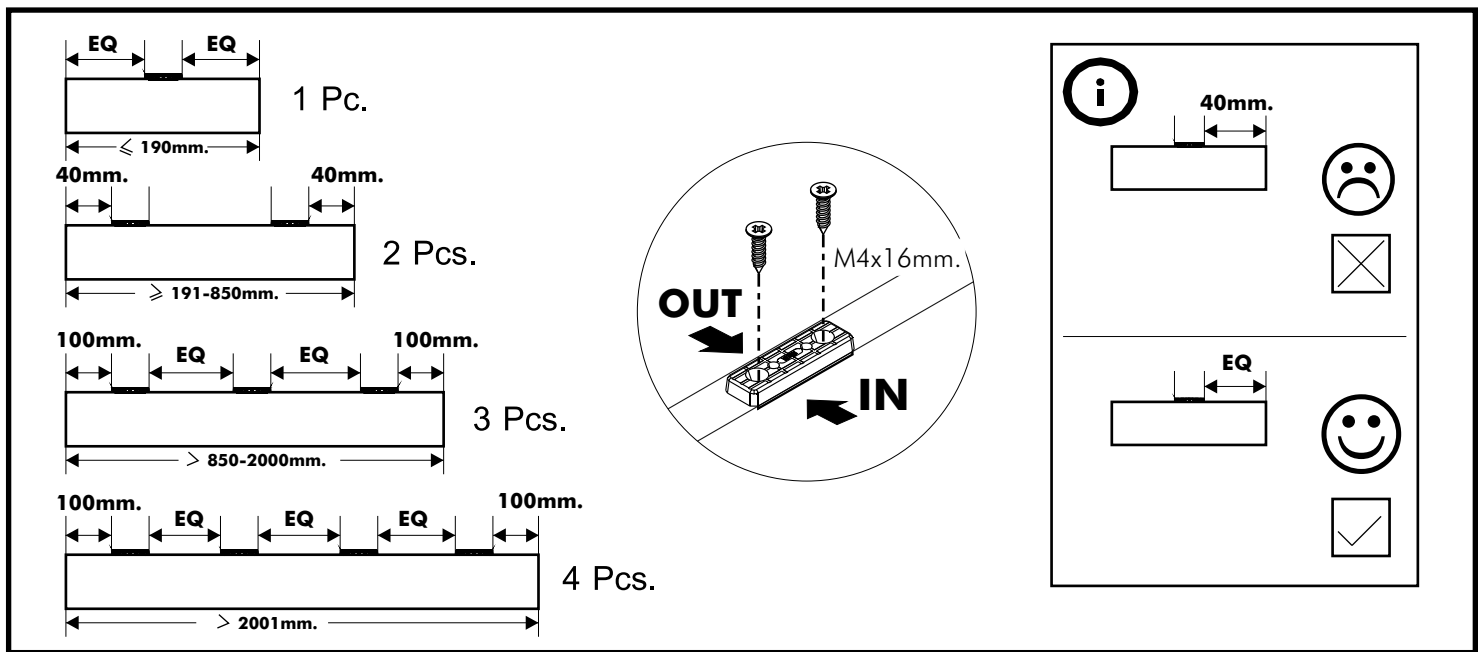

LABELLA-P

Wardrobe 5 door

CONNECT SYSTEM

x2

The Standard for identifying which mounted safety fall protection fitting to use **Note : That children's products must be installed with all anti-falling fittings.**

X 18

195.7 Cm.

X 1

76.6 Cm.

X 1

187.7 Cm.

X 2

MIDDLELAY

X 10

X 2

X 7

6x35mm.

X 24

X 2

X 12

X 2

X 2

X 2

M5x50mm.

X 2

1.

2.

3.

4.