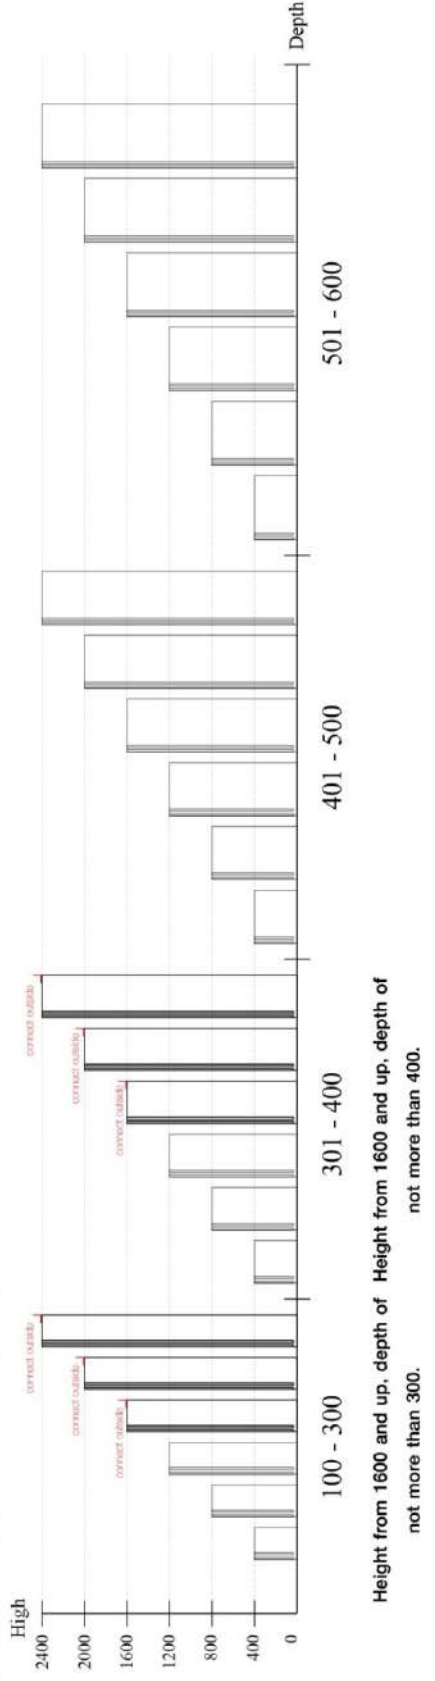

■ Mounted fall protection fittings

■ Category : Cabinet with open doors

■ Category : Chest of drawers

■ Category : Sliding door cabinet / Open cabinet

HARDWARE

19 mm.
X 28

12 mm.
X 6

24/5 mm.
X 34

8x35mm.
X 54

F+DWS+C M5.5x50
X 4

F+DWS+C M5.5x38

X 12

X 3

X 8

F+M4x16

X 96

F+M4x40

X 6

X 4

F+M3.5x13

X 50

X 10

X 4

X 8

X 18

195.7 Cm.

X 1

76.6 Cm.

X 1

187.7 Cm.

X 2

MIDDLELAY