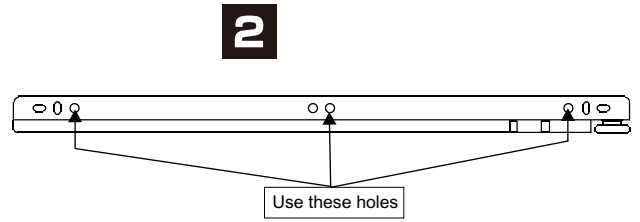

TOKYO-P

Chest 6 drawer 160 cm

CONNECT SYSTEM

HARDWARE

-BODY SET

x 14

x 14

x 24

x 4

x 12

x 54

x 13

x 8

x 15

x 1

x 1

x 3

-DRAWER SET

x 6

x 84

x 84

x 30

x 1

24