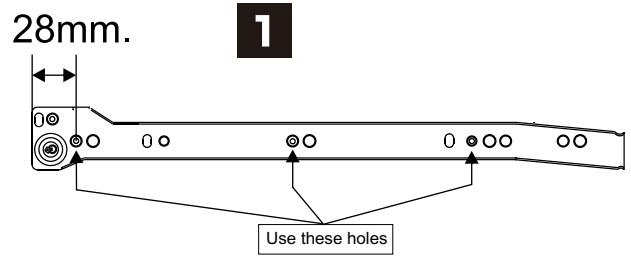

TOKYO-P

Chest 6 drawer 160 cm

CONNECT SYSTEM

HARDWARE

-BODY SET

x 14

x 14

x 24

x 4

x 12

x 54

x 13

x 8

x 15

x 1

x 1

x 3

-DRAWER SET

x 6

x 84

x 84

x 30

x 1

24