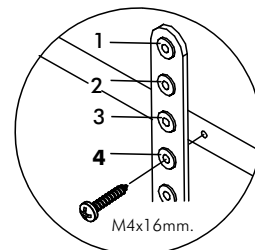

TOKYO-P

Chest 6 drawer 160 cm

CONNECT SYSTEM

HARDWARE

-BODY SET

x 14

x 14

x 24

x 4

x 12

x 54

x 13

x 8

x 15

x 1

x 1

x 3

-DRAWER SET

x 6

x 84

x 84

x 30

x 1

24