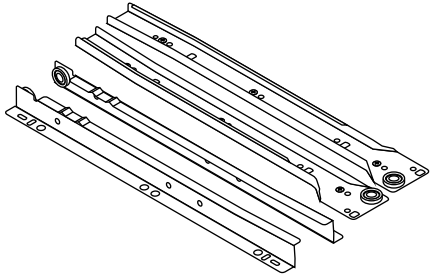

TOKYO-P

Chest 6 drawer 160 cm

CONNECT SYSTEM

HARDWARE

-BODY SET

x 14

x 14

x 24

x 4

x 12

x 54

x 13

x 8

x 15

x 1

x 1

x 3

-DRAWER SET

x 6

x 84

x 84

x 30

x 1

24