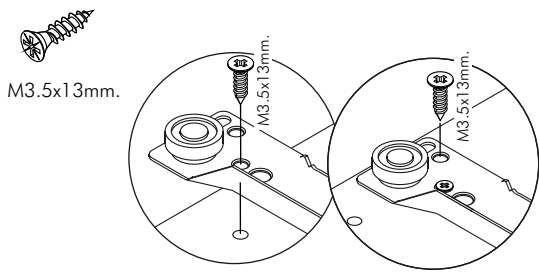

TOKYO-P

Chest 6 drawer 160 cm

CONNECT SYSTEM

HARDWARE

-BODY SET

x 14

x 14

x 24

x 4

x 12

x 54

x 13

x 8

x 15

x 1

x 1

x 3

-DRAWER SET

x 6

x 84

x 84

x 30

x 1

24