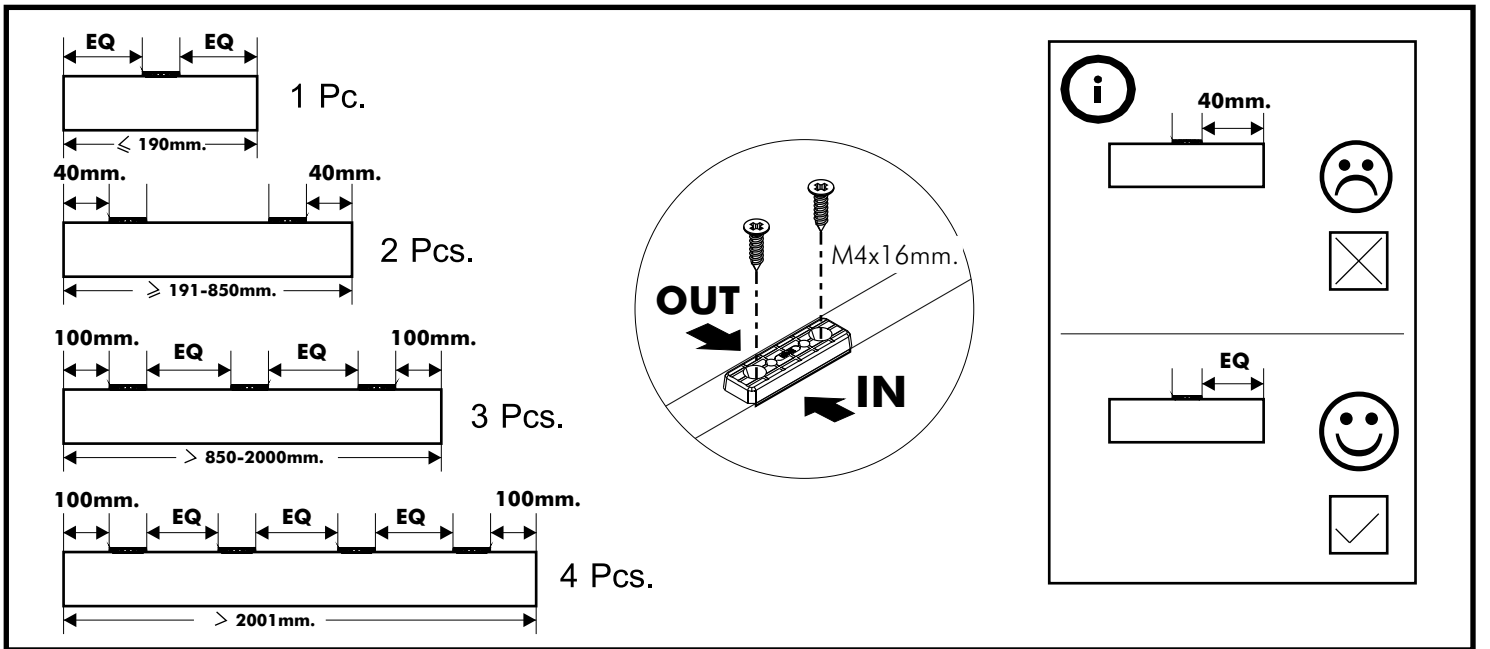

TOKYO-P

Chest 6 drawer 160 cm

CONNECT SYSTEM

HARDWARE

-BODY SET

x 14

x 14

x 24

x 4

x 12

x 54

x 13

x 8

x 15

x 1

x 1

x 3

-DRAWER SET

x 6

x 84

x 84

x 30

x 1

24

25 x 2

1.

2.

3.

4.

5.

6.

7.