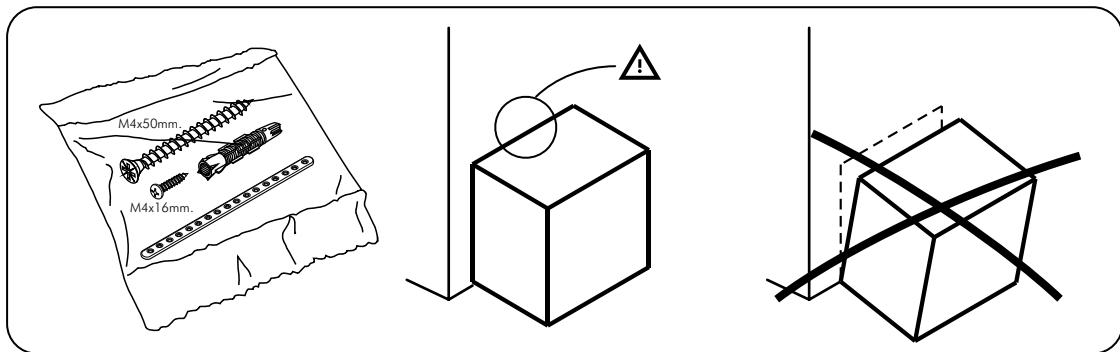

TOKYO-P

Chest 6 drawer 160 cm

CONNECT SYSTEM

HARDWARE

-BODY SET

x 14

x 14

x 24

x 4

x 12

x 54

x 13

x 8

x 15

x 1

x 1

x 3

-DRAWER SET

x 6

x 84

x 84

x 30

x 1

24