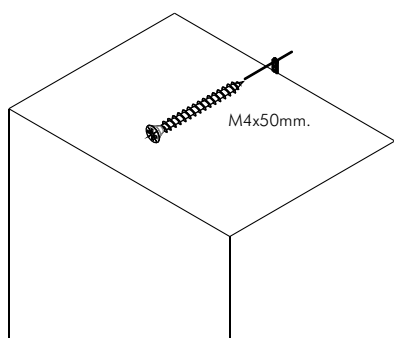

TOKYO-P

Chest 6 drawer 160 cm

CONNECT SYSTEM

HARDWARE

-BODY SET

x 14

x 14

x 24

x 4

x 12

x 54

x 13

x 8

x 15

x 1

x 1

x 3

-DRAWER SET

x 6

x 84

x 84

x 30

x 1

24