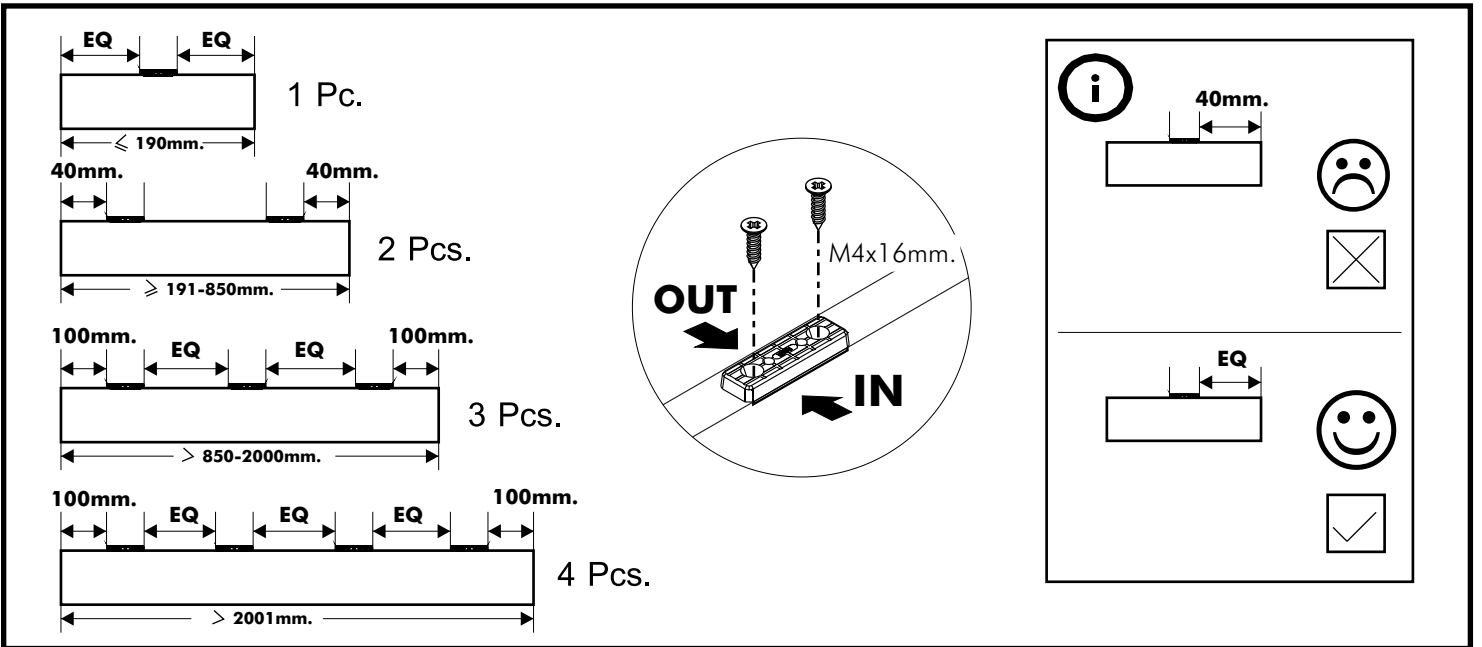

TOKYO/P

BED 5 ft.

BED 6 ft.

CONNECT SYSTEM

HARDWARE

-BODY SET

x 4

x 4

x 4

x 2

C/B P+4x16

x 19

No.1

x 3

C/B F+M4x30

x 48

TF+M6x30

x 2

P+10x5/8"

x 8

No.10

x 1

M4x16mm.

x 8

x 4

ASSEMBLY

-BODY SET

1.

2.

3.

4.

5.