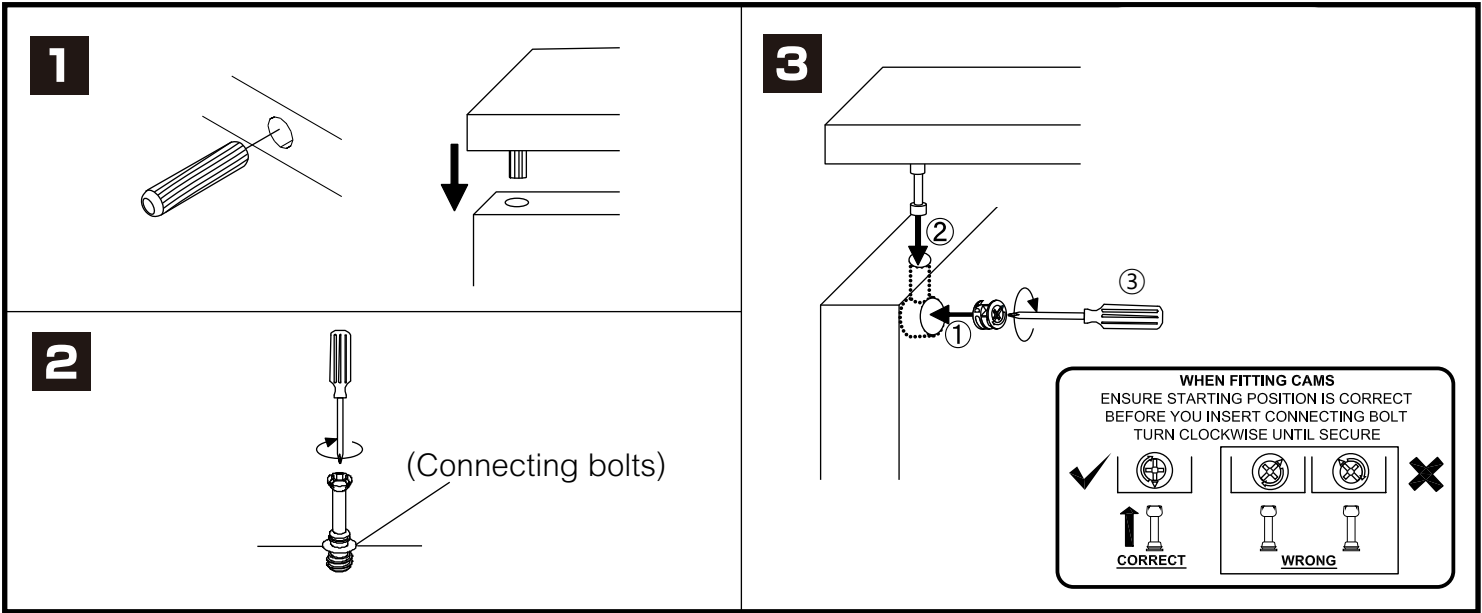

TOKYO/P

BED 5 ft.

BED 6 ft.

CONNECT SYSTEM

HARDWARE

-BODY SET

x 4

x 4