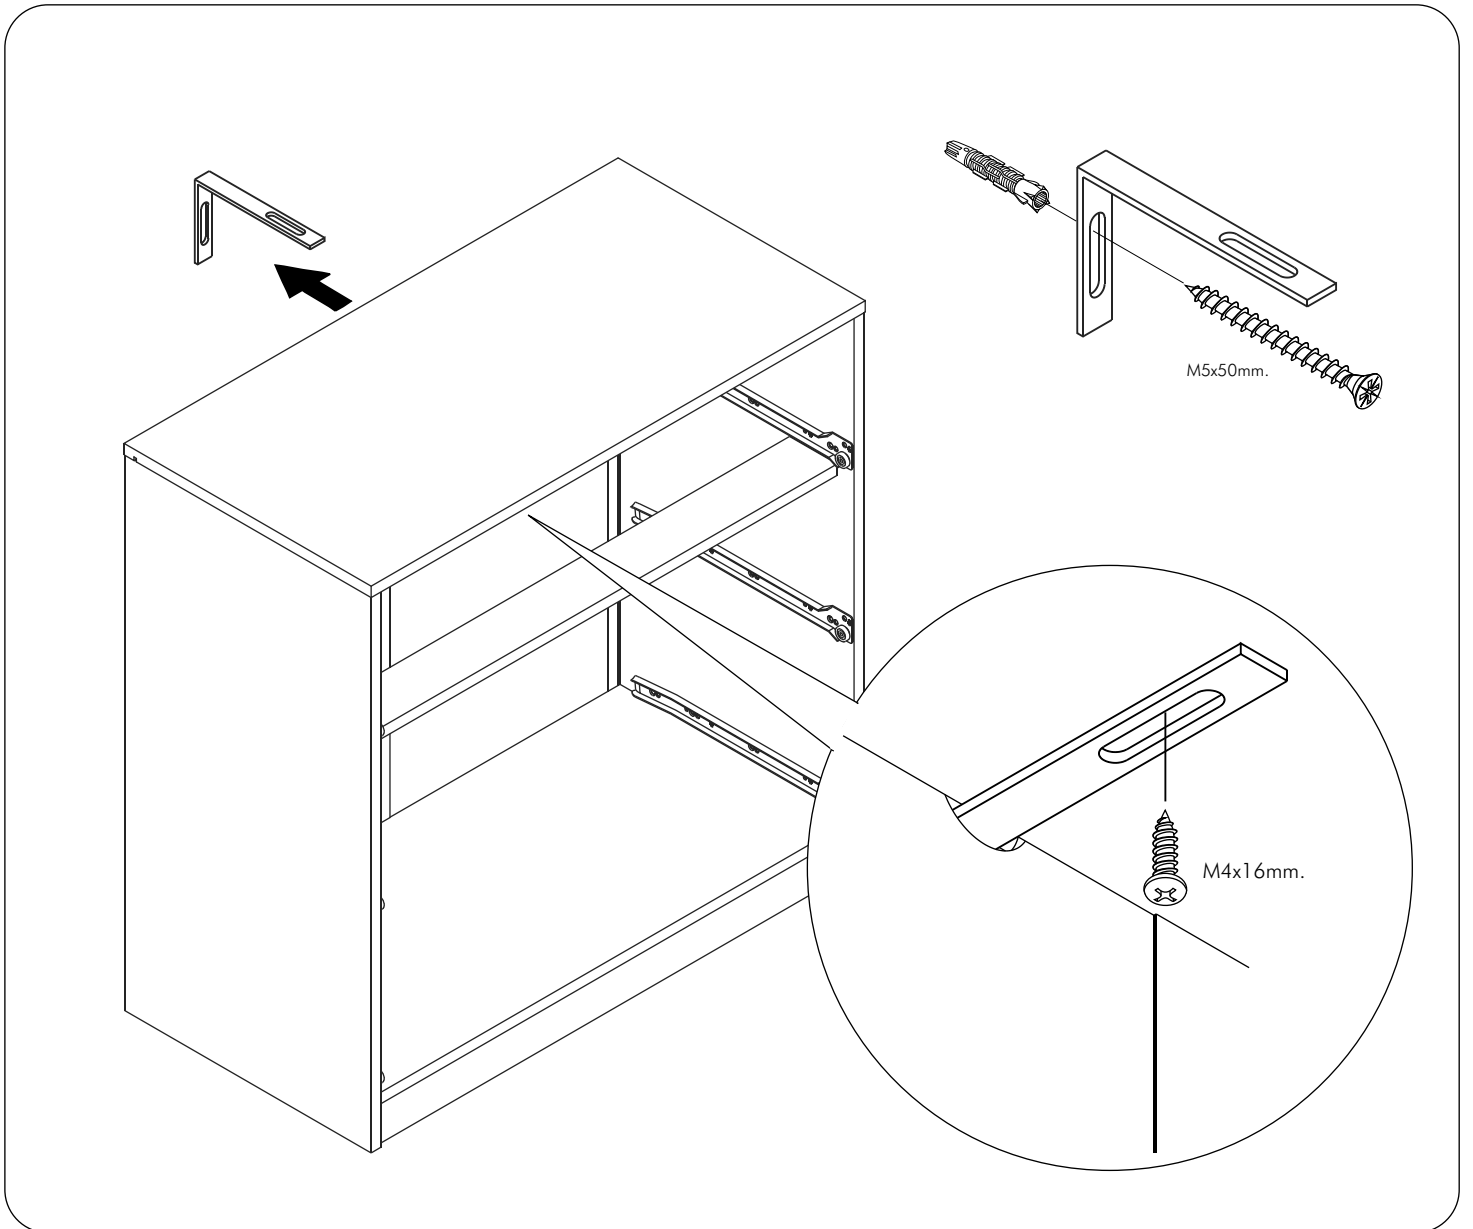

TOKYO-P

Buffet cabinet 80 cm.

CONNECT SYSTEM

M3.5x13mm.

28mm.

1

2

HARDWARE