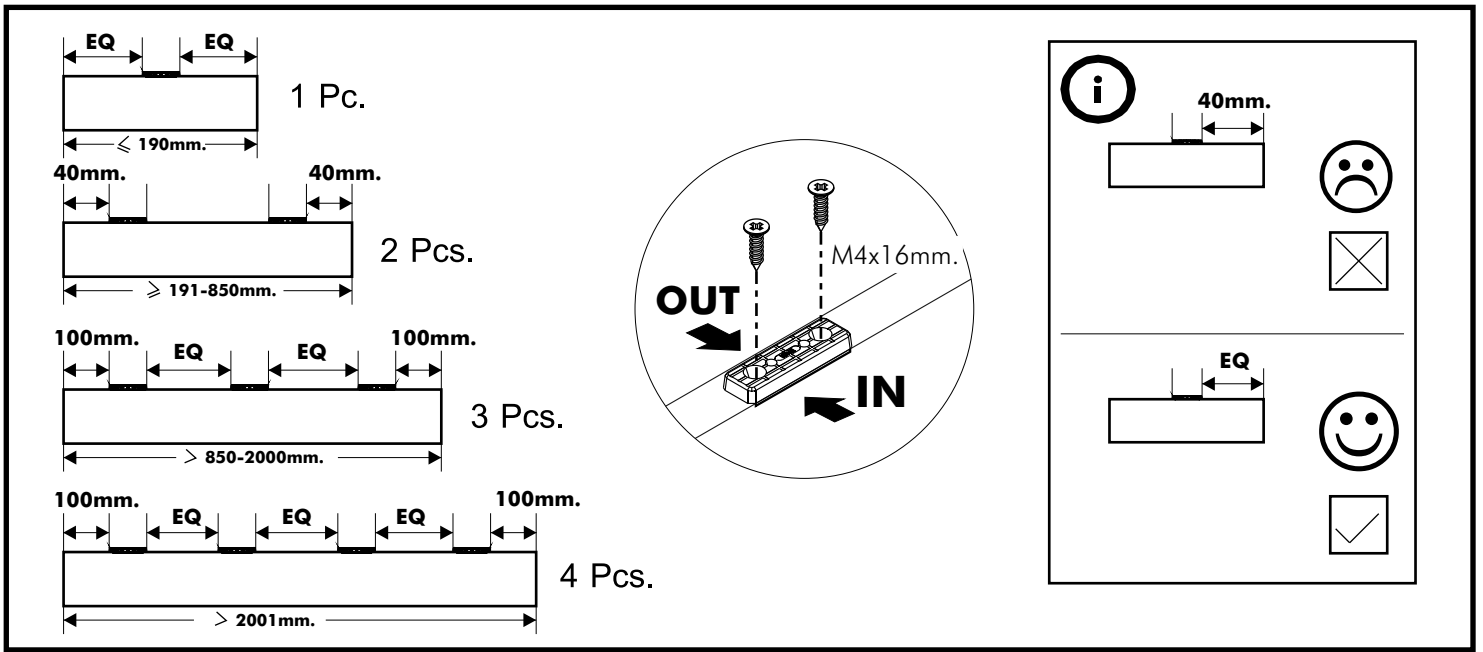

TOKYO-P

Buffet cabinet 80 cm.

CONNECT SYSTEM

M3.5x13mm.

28mm.

1

2

HARDWARE

x 16

x 16

x 32

x 1

x 8

M4x16mm.

x 62

x 3

M4x50mm.

x 9

x 4

M4x25mm.

x 6

x 8

x 6

M4x45mm.

x 8

x 4

x 4

x 1

x 1

M4x16mm.

x 9

M3.5x20mm.