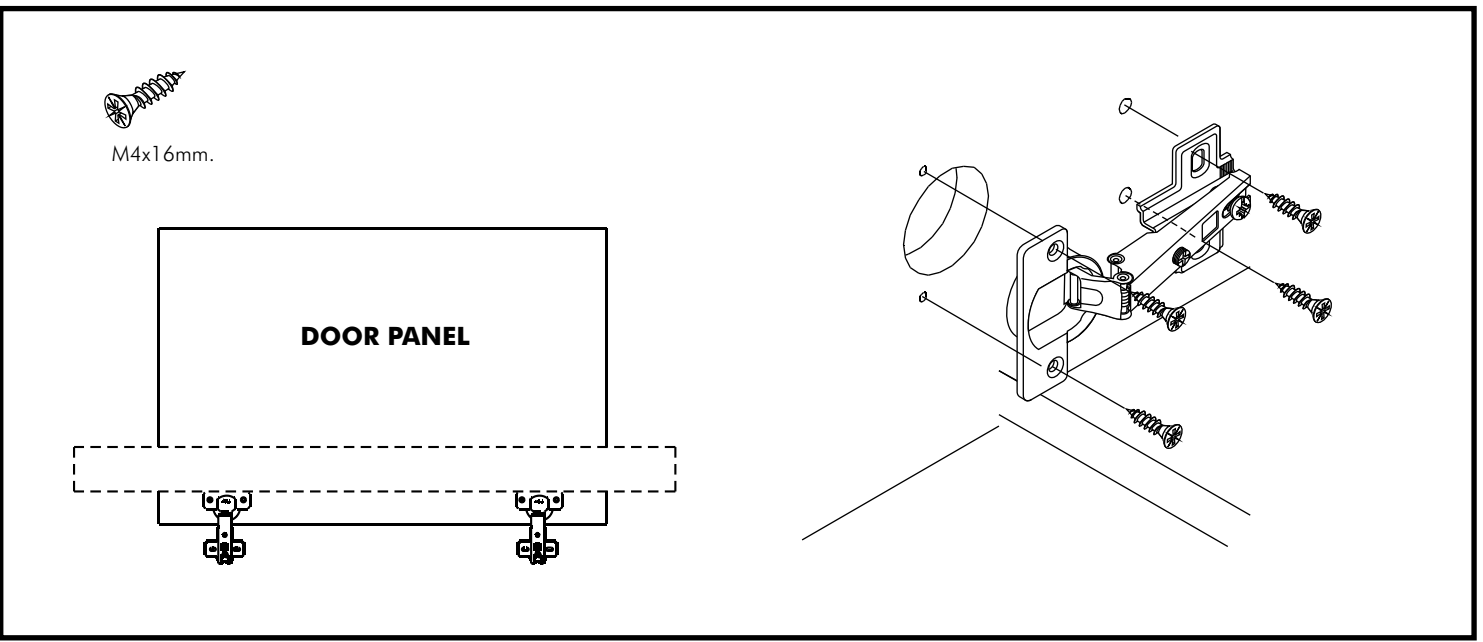

TOKYO-P

Buffet cabinet 80 cm.

CONNECT SYSTEM

M3.5x13mm.

28mm.

1

2

HARDWARE