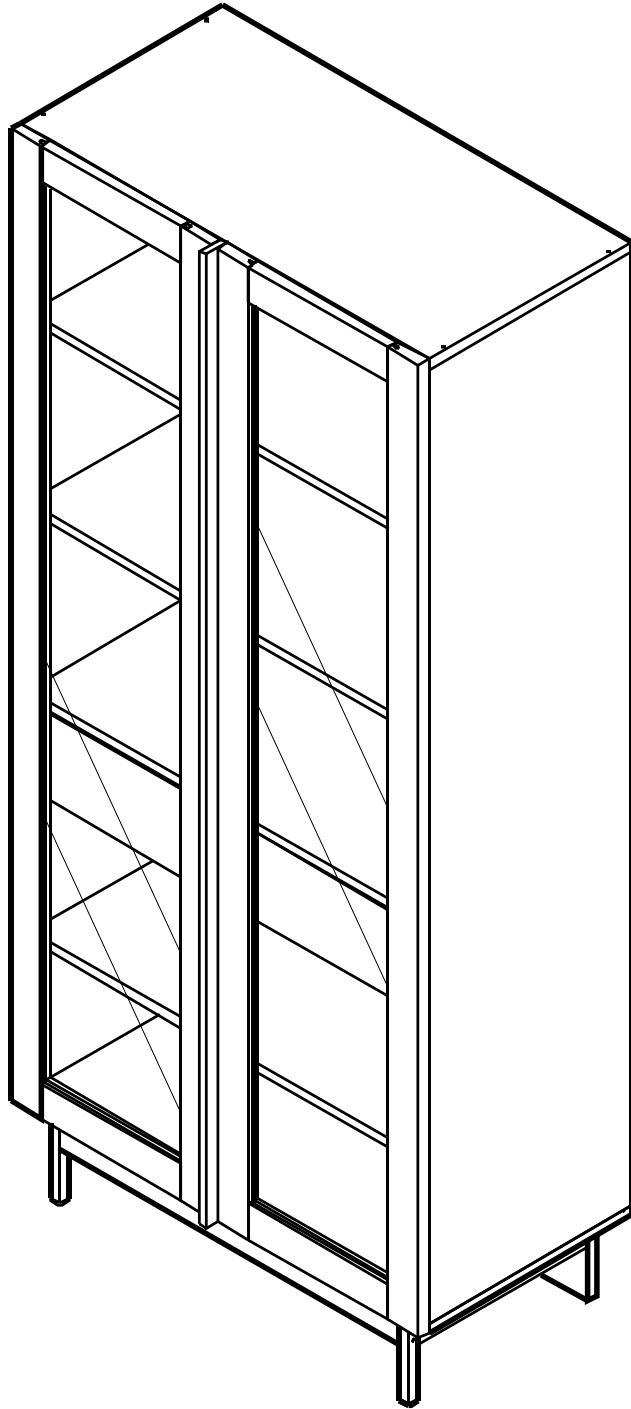

TOKYO-P

Buffet cabinet 80 cm.

CONNECT SYSTEM

M3.5x13mm.

28mm.

1

2

HARDWARE

x 16

x 16

x 32

x 1

x 8

M4x16mm.

x 62

x 3

M4x50mm.

x 9

x 4

M4x25mm.

x 6

x 8

x 6

M4x45mm.