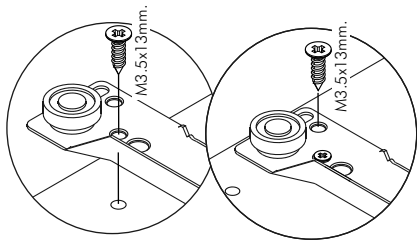

TOKYO-P

Buffet cabinet 80 cm.

CONNECT SYSTEM

M3.5x13mm.

28mm.

1

2

HARDWARE

x 16

x 16

x 32

x 1

x 8

M4x16mm.

x 62

x 3

M6x23

x 3

M4x40mm.

x 12

M3.5x13mm.

x 14

x 2

x 1

M4x50mm.

x 9

x 4

M4x25mm.

x 6

x 8

x 6

M4x45mm.