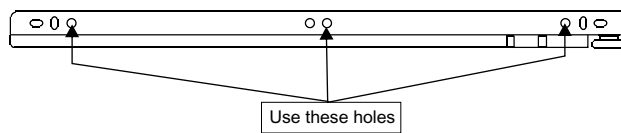

TOKYO-P

Buffet cabinet 80 cm.

CONNECT SYSTEM

M3.5x13mm.

28mm.

1

2

HARDWARE

x 16

x 16

x 32

x 1

x 8

M4x16mm.

x 62

x 3

M4x50mm.

x 9

x 4

M4x25mm.

x 6

x 8

x 6

M4x45mm.

x 8

x 4

x 4

x 1

x 1

M4x16mm.

x 9

M3.5x20mm.