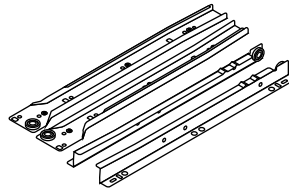

TOKYO-P

Buffet cabinet 80 cm.

CONNECT SYSTEM

M3.5x13mm.

28mm.

1

2

HARDWARE

x 16

x 16

x 32

x 1

x 8

M4x16mm.

x 62

x 3

M6x23

x 3

M4x40mm.

x 12

M3.5x13mm.

x 14

x 2

x 1

M4x50mm.

x 9

x 4

M4x25mm.

x 6

x 8

x 6

M4x45mm.