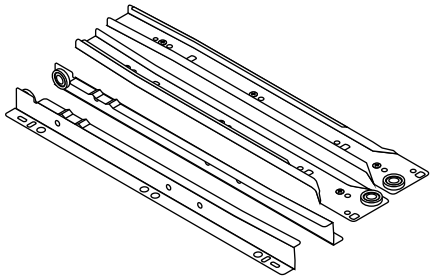

TOKYO-P

Buffet cabinet 80 cm.

CONNECT SYSTEM

M3.5x13mm.

28mm.

1

2

HARDWARE

x 16

x 16

x 32

x 1

x 8

M4x16mm.

x 62

x 3

M4x50mm.

x 9

x 4

M4x25mm.

x 6

x 8

x 6

M4x45mm.

x 8

M4x30mm.

x 3

24 x 2

25

1.

2.

3.