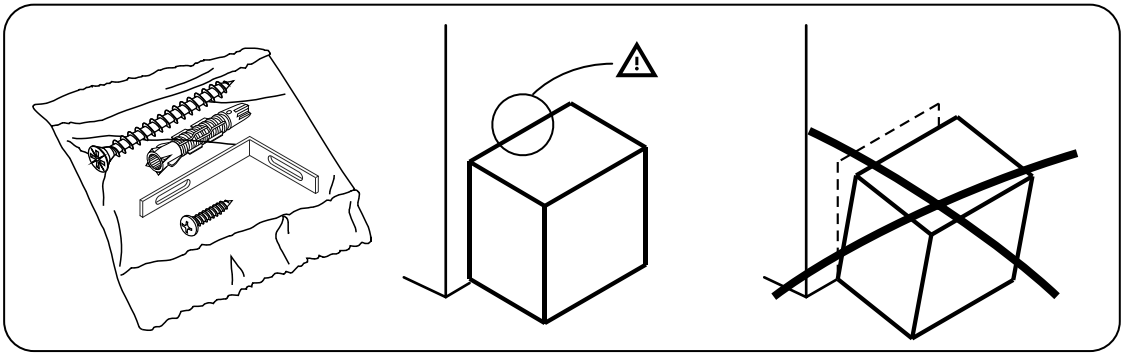

TOKYO-P

Buffet cabinet 80 cm.

CONNECT SYSTEM

M3.5x13mm.

28mm.

1

2

HARDWARE

x 16

x 16

x 32

x 1

x 8

M4x16mm.

x 62

x 3