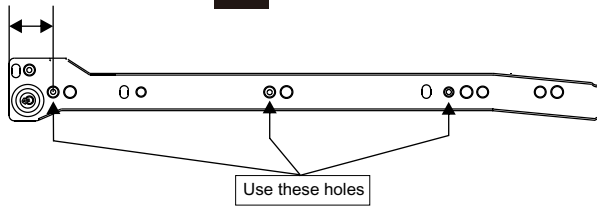

TOKYO-P

Buffet cabinet 80 cm.

CONNECT SYSTEM

M3.5x13mm.

28mm.

1

2

HARDWARE

x 16

x 16

x 32

x 1

x 8

M4x16mm.

x 62

x 3

M4x50mm.

x 9

x 4

M4x25mm.

x 6

x 8

x 6

M4x45mm.

x 8

x 4

x 4

x 1

x 1

M4x16mm.

x 9

M3.5x20mm.