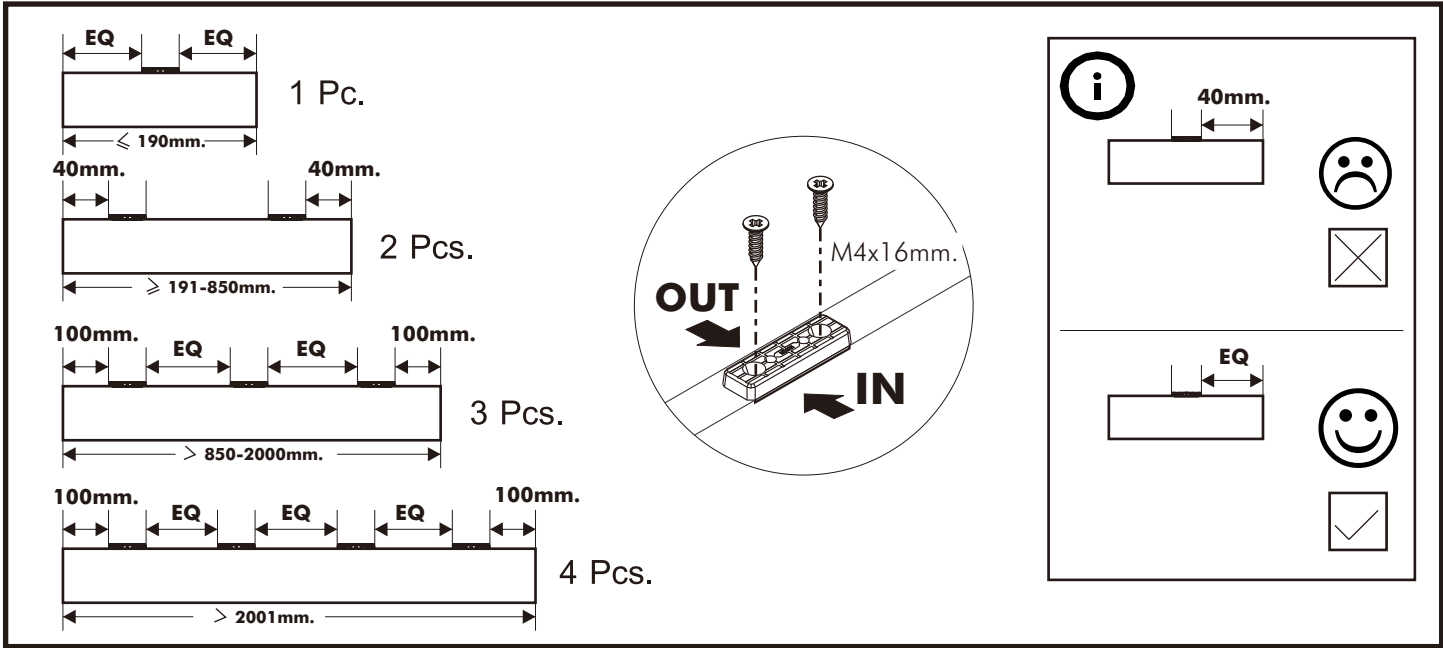

URBANO-P

Head board 5ft.

CONNECT SYSTEM

HARDWARE

-BODY SET

X 3

M4x16mm.

X 3

M4x30mm.

X 8

X 6

M4x16mm.

X 12

ASSEMBLY

-BODY SET

1.