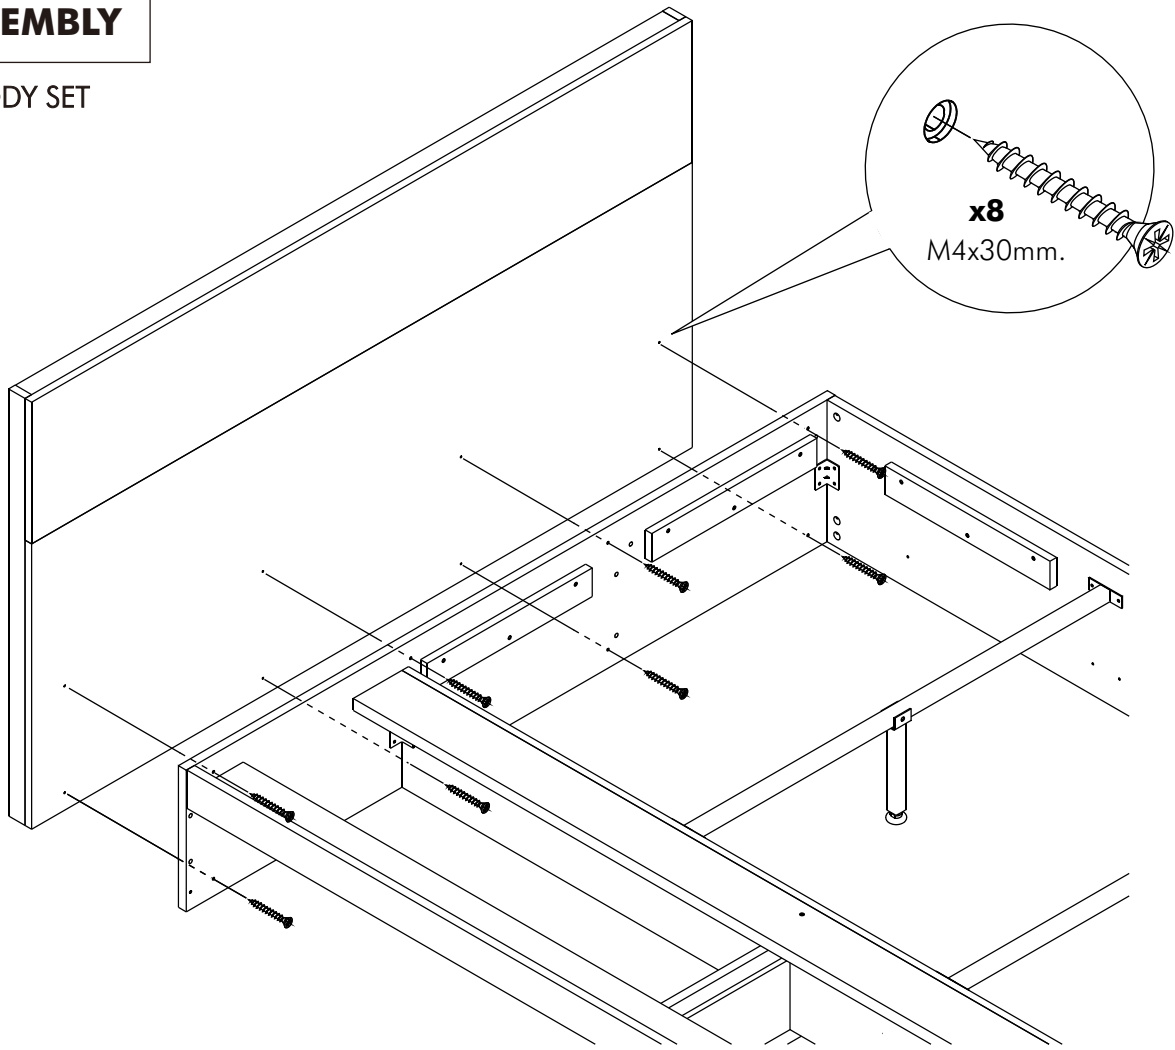

URBANO-P

Head board 5ft.

CONNECT SYSTEM

HARDWARE

-BODY SET

X 3

M4x16mm.

X 3

M4x30mm.

X 8

X 6

M4x16mm.

X 12

ASSEMBLY

-BODY SET

1.