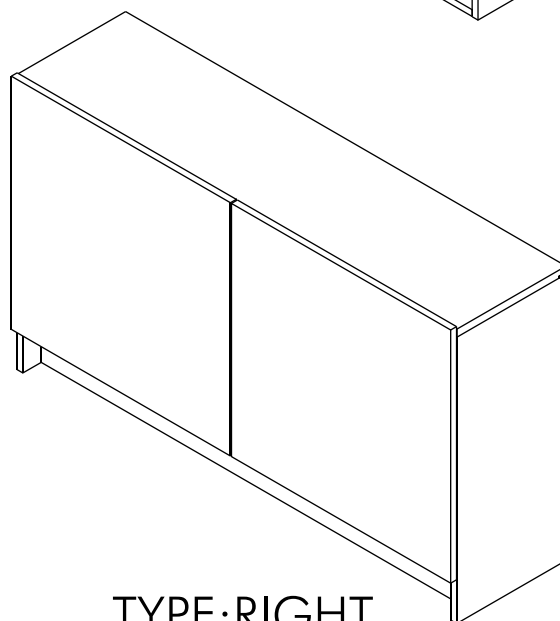

URBANO-P

TV cabinet 120 cm.

TYPE:LEFT

TYPE:RIGHT

CONNECT SYSTEM

1

2

(Connecting bolts)

i

40mm.

EQ

HARDWARE

-BODY SET

X 18

X 18

(8x35)