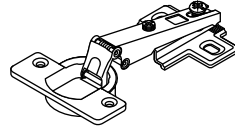

i

40mm.

EQ

HARDWARE

-BODY SET

X 18

X 18

(8x35)

X 44

X 16

X 2

X 4

X 4

X 4

X 8

X 8

X 10

X 4

M4x50mm.

X 14

M5x70mm.

X 8

M4x25mm.

X 12

M4x20mm.

X 8

M3.5x16mm.

X 12

M4x16mm.

X 46

M4x16mm.

X 4