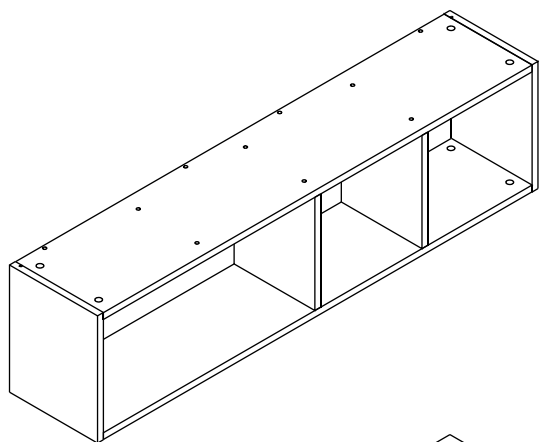

URBANO-P

TV cabinet 120 cm.

TYPE:LEFT

TYPE:RIGHT

CONNECT SYSTEM

1

2

(Connecting bolts)

i

40mm.

EQ

HARDWARE

-BODY SET

X 18

X 18

(8x35)