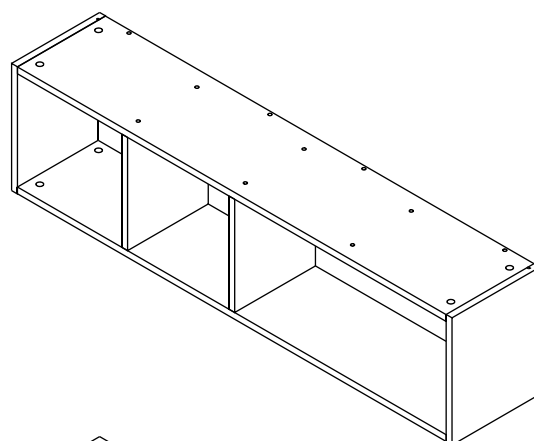

URBANO-P

TV cabinet 120 cm.

TYPE:LEFT

TYPE:RIGHT

CONNECT SYSTEM

1

2

(Connecting bolts)

i

40mm.

EQ

HARDWARE

-BODY SET

X 18

X 18

(8x35)