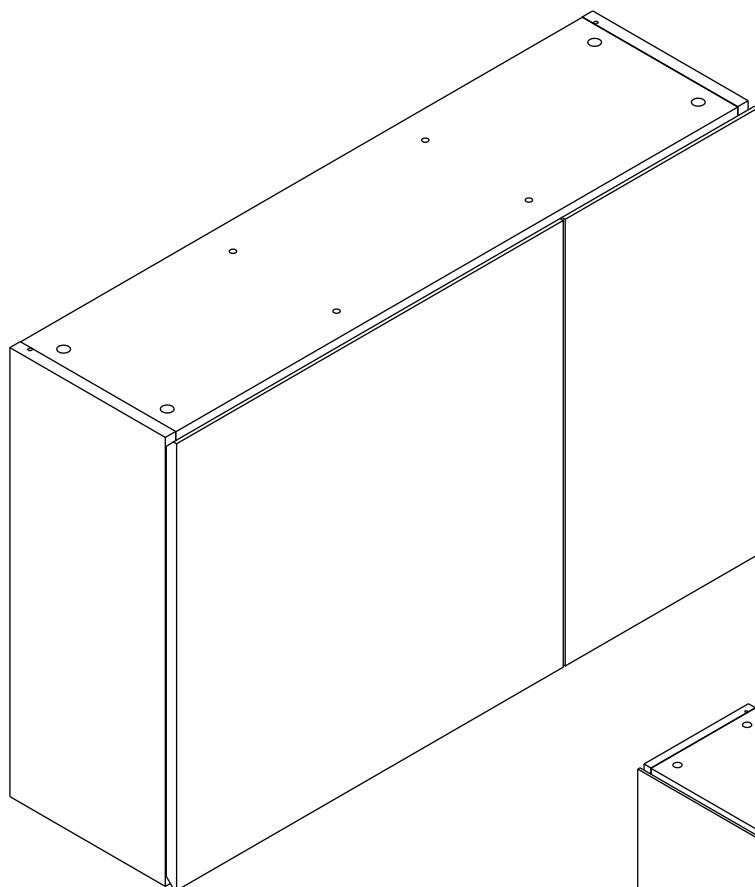

URBANO-P

Wall Cabinet 90 cm.

TYPE:LEFT

TYPE:RIGHT

CONNECT SYSTEM

HARDWARE

-BODY SET

X 8

X 8

(8x35)

X 8

X 4

X 1

X 4

X 4

M4x30mm.

X 10

M4x16mm.

X 16

M4x50mm.

X 4

M5x50mm.

X 4

X 6

X 4

X 4

X 4

M5.5x50mm.

X 3

M4x30mm.

X 8

3.