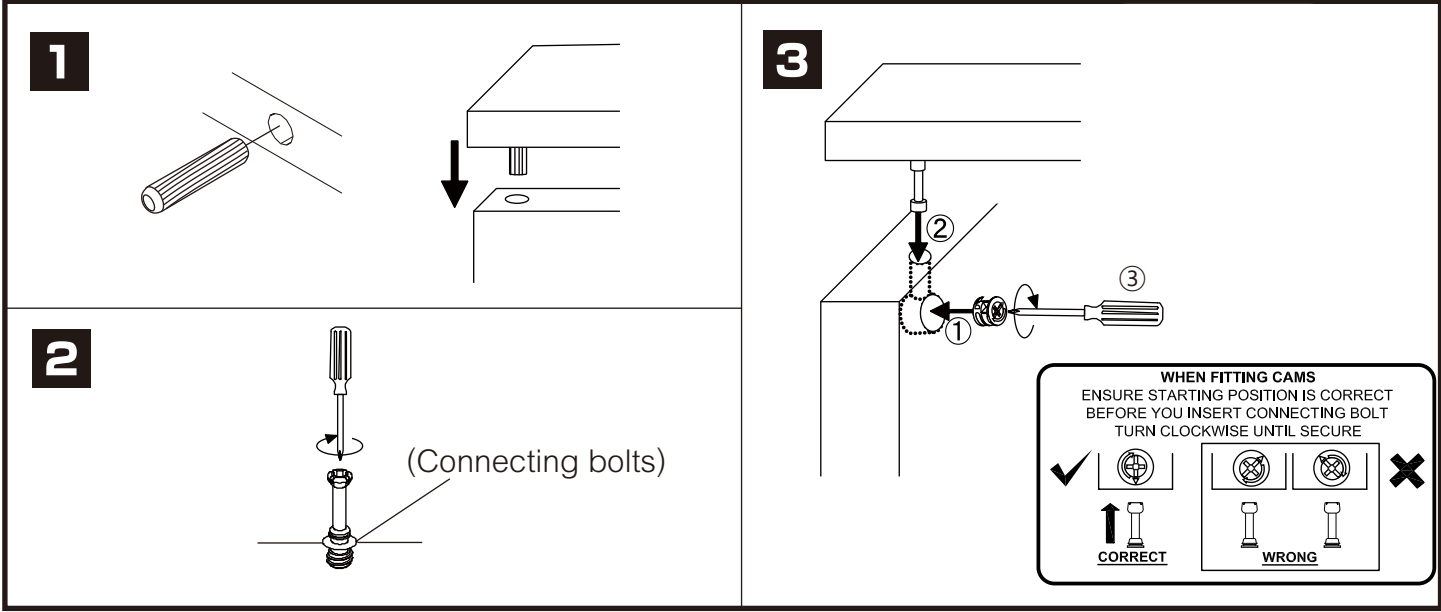

URBANO-P

Wall Cabinet 90 cm.

TYPE:LEFT

TYPE:RIGHT

CONNECT SYSTEM

HARDWARE

-BODY SET

X 8

X 8

(8x35)

X 8

X 4

X 1

X 4

X 4

M4x30mm.