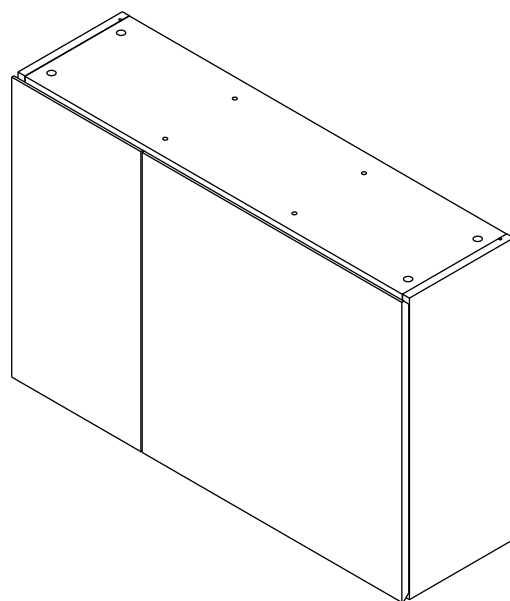

URBANO-P

Wall Cabinet 90 cm.

TYPE:LEFT

TYPE:RIGHT

CONNECT SYSTEM

HARDWARE

-BODY SET

X 8

X 8

(8x35)

X 8

X 4

X 1

X 4

X 4

M4x30mm.

X 10

M4x16mm.

X 16

M4x50mm.

X 4

M5x50mm.

X 4

X 6

X 4

X 4

X 4

M5.5x50mm.

X 3

M4x30mm.

X 8

3.