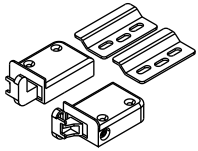

URBANO-P

Wall Cabinet 90 cm.

TYPE:LEFT

TYPE:RIGHT

CONNECT SYSTEM

HARDWARE

-BODY SET

X 8

X 8

(8x35)

X 8

X 4

X 1

X 4

X 4

M4x30mm.

X 10

M4x16mm.

X 16

M4x50mm.

X 4

M5x50mm.

X 4

X 6

X 4

X 4

X 4

M5.5x50mm.

X 3

M4x30mm.

X 8

3.