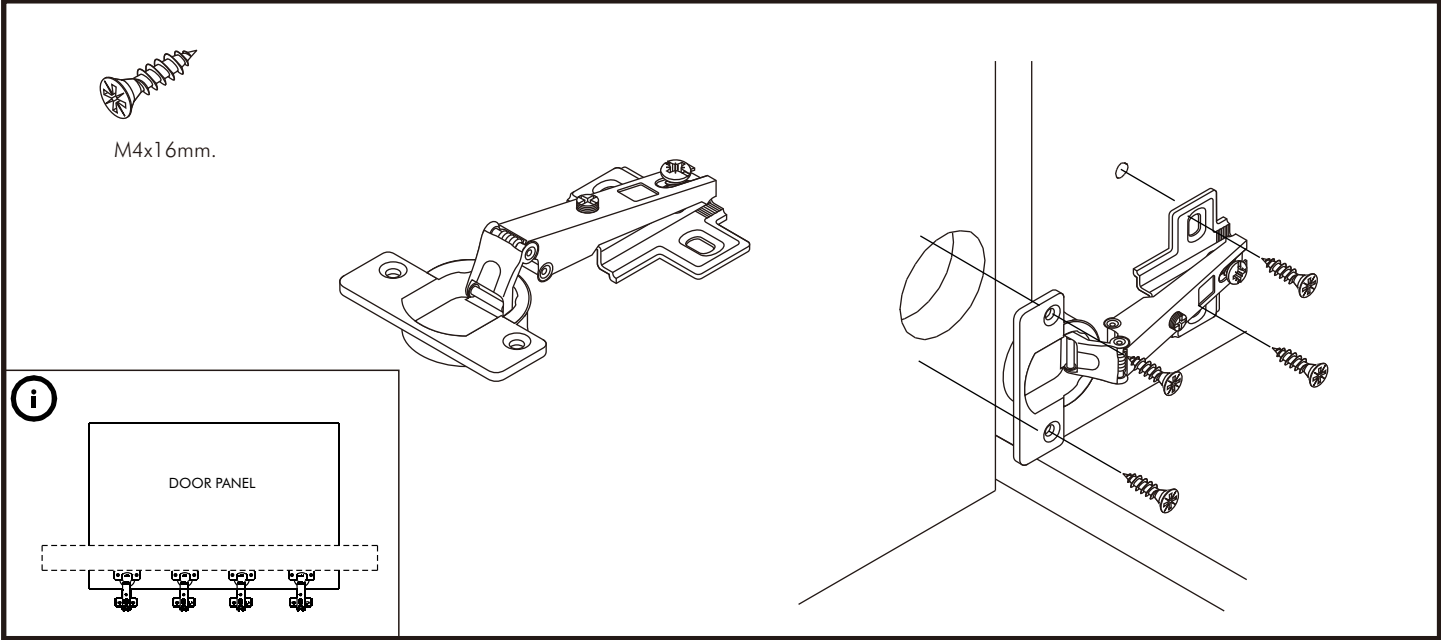

URBANO-P

Wall Cabinet 90 cm.

TYPE:LEFT

TYPE:RIGHT

CONNECT SYSTEM

HARDWARE

-BODY SET

X 8

X 8

(8x35)

X 8

X 4

X 1

X 4

X 4

M4x30mm.

X 10

M4x16mm.

X 16

M4x50mm.

X 4

M5x50mm.

X 4

X 6

X 4

X 4

X 4

M5.5x50mm.

X 3

M4x30mm.

X 8

3.