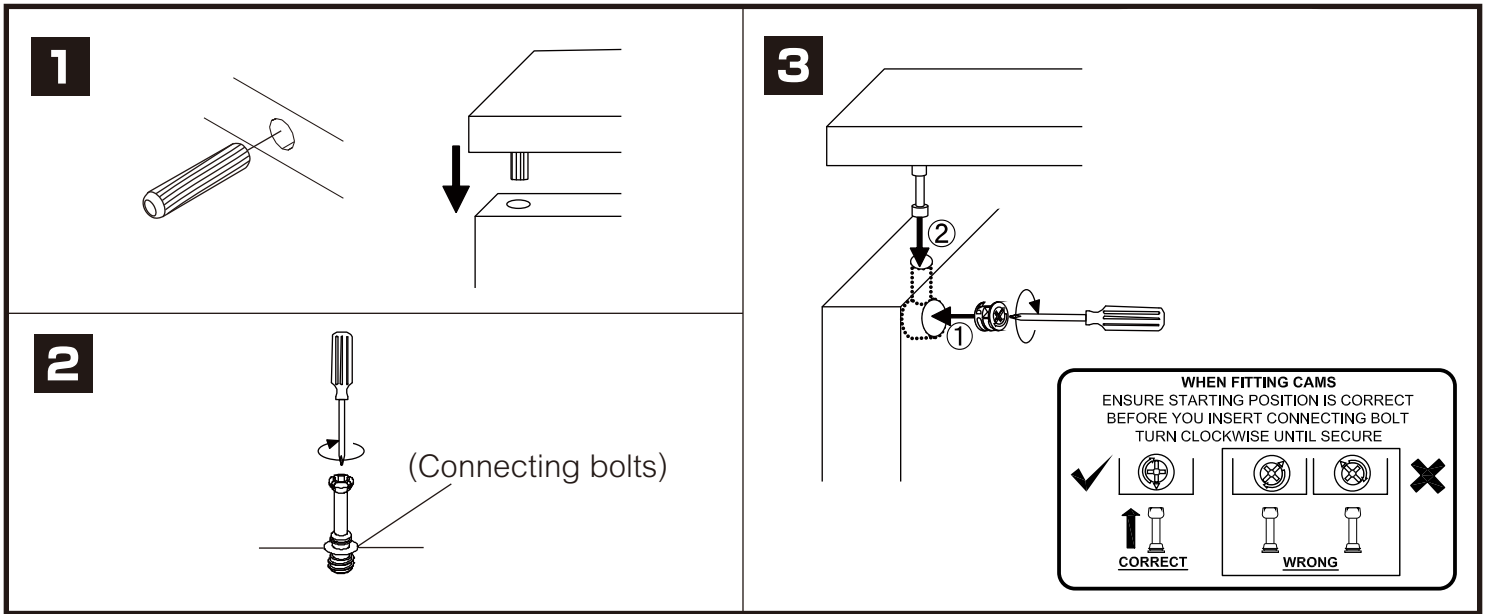

KARLMAR-P

Sideboard 120 CM.

CONNECT SYSTEM

HARDWARE

-BODY SET

x 8

x 8

x 14