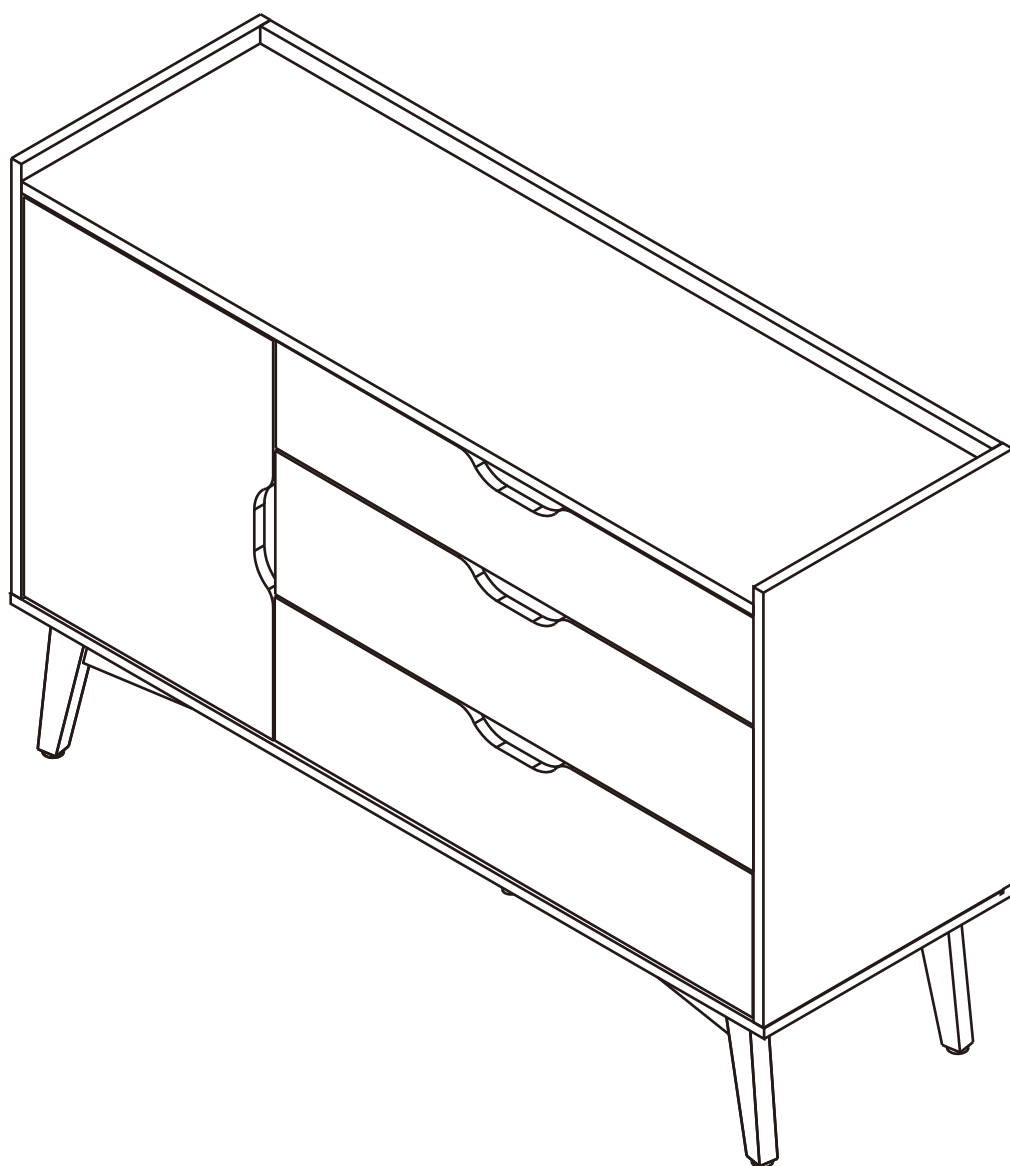

KARLMAR-P

Sideboard 120 CM.

CONNECT SYSTEM

HARDWARE

-BODY SET

x 8

x 8

x 14

-DOOR SET