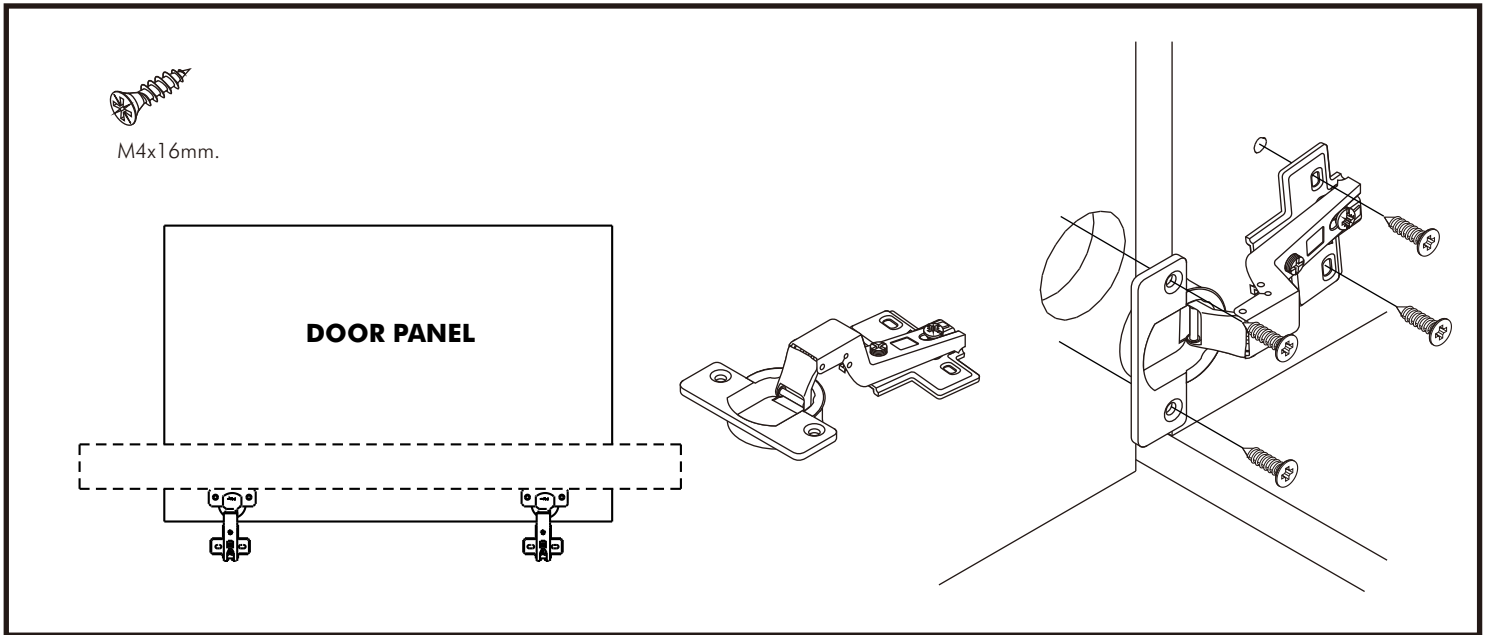

KARLMAR-P

Sideboard 120 CM.

CONNECT SYSTEM

HARDWARE

-BODY SET

x 8

x 8

x 14