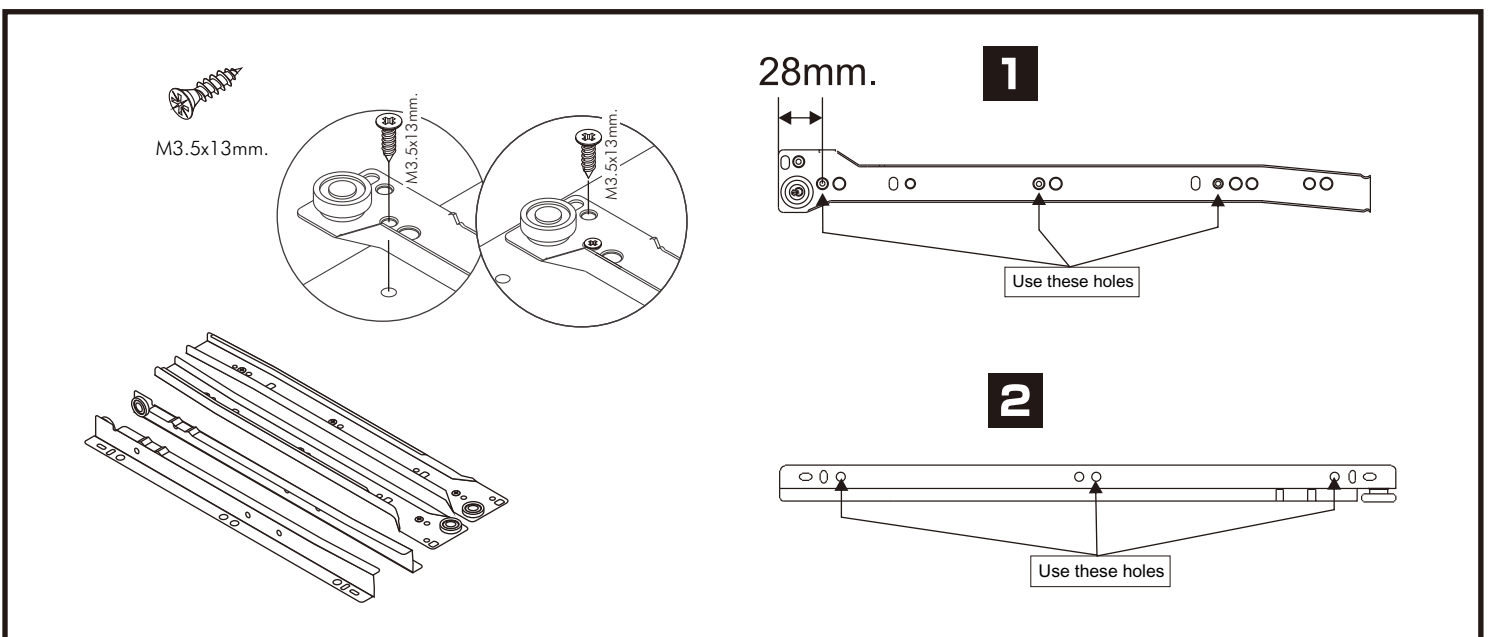

KARLMAR-P

Sideboard 120 CM.

CONNECT SYSTEM

HARDWARE

-BODY SET

x 8

x 8

x 14

M4x50mm.

x 10

M4x40mm.

x 3

x 2

x 4

M4x16mm.

x 4

x 1

M4x30mm.

x 8

x 2

-DRAWER SET

x 3

M3.5x13mm.

x 42

M4x16mm.

x 8

x 2

x 2

#M3.5x13

x 2

M4x30mm.

x 3