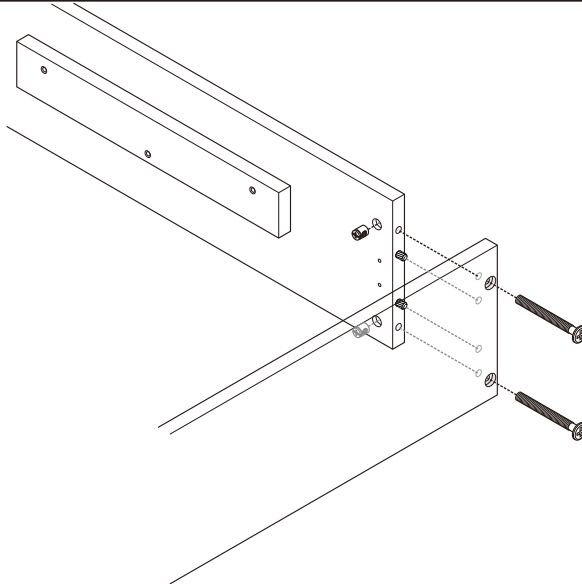

CO-SPENCER

BED 6 ft.

CONNECT SYSTEM

P+M4x16mm.

JBC+M6x60+CROSS

M4x30mm.

HARDWARE

-BODY SET

x 3

x 3

x 42

x 16

x 3

M4x16mm.
x 39

#M6
x 4

#M6
x 4

x 1

x 1

F+5x1/ 2"
x 1

x 2

M3.5x13mm.
x 6

M4x50mm.
x 19

M4x30mm.
x 24

x 3