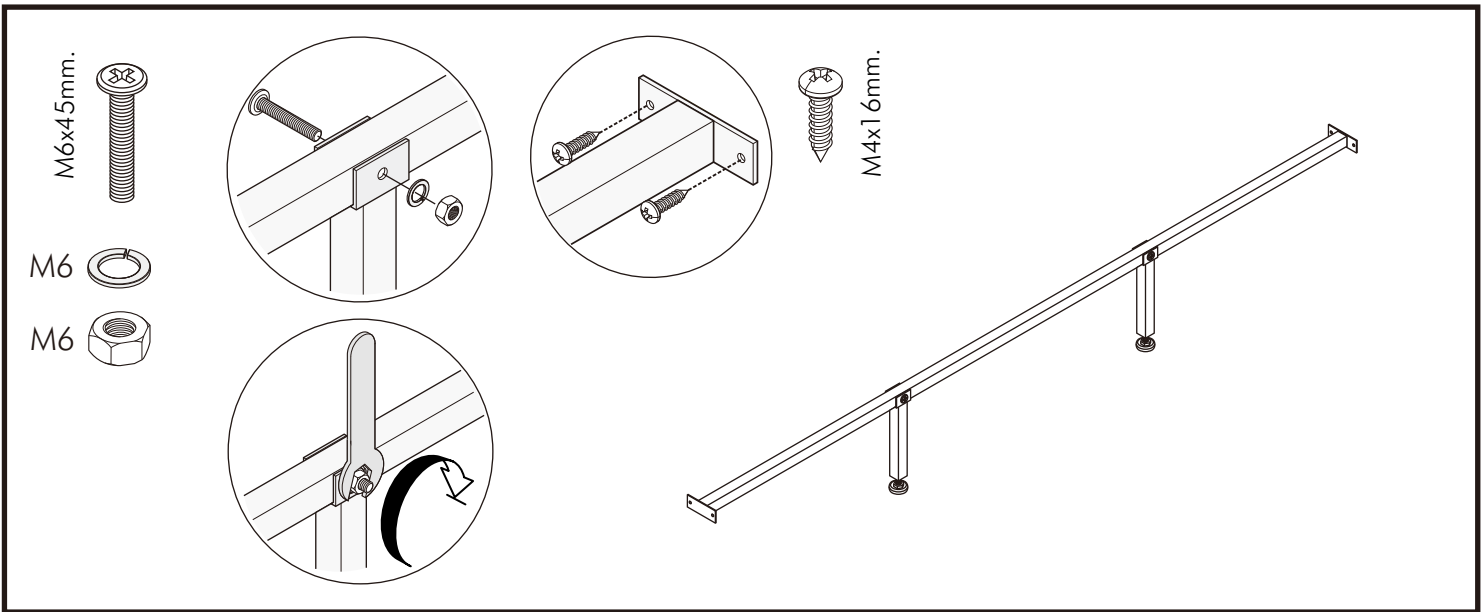

CO-SPENCER

BED 6 ft.

CONNECT SYSTEM

P+M4x16mm.

JBC+M6x60+CROSS

M4x30mm.

HARDWARE

-BODY SET

x 3

x 3

x 42

x 16

x 3

M4x16mm.
x 39

#M6
x 4

#M6
x 4

x 1

x 1

F+5x1/ 2"
x 1

x 2

M3.5x13mm.
x 6

M4x50mm.
x 19

M4x30mm.
x 24

x 3