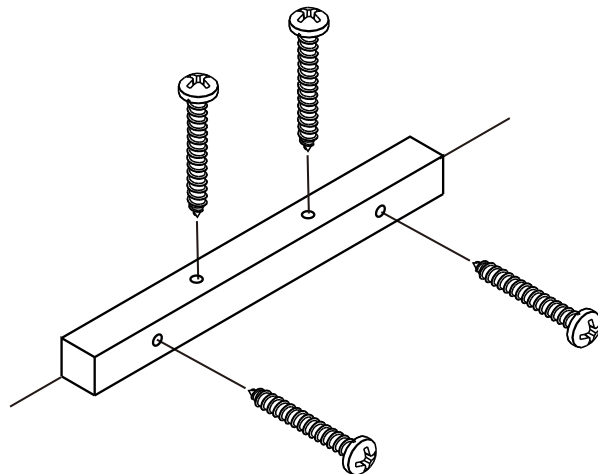

CO-SPENCER

BED 6 ft.

CONNECT SYSTEM

P+M4x16mm.

JBC+M6x60+CROSS

M4x30mm.

HARDWARE

-BODY SET

x 3

x 3

x 42

x 16

x 3

M4x16mm.
x 39

#M6
x 4

#M6
x 4

TF+M6x45
x 4

JCB+ M6x60
x 4

No.10
x 1

M4x16mm.
x 30

M4x20mm.
x 2

M4x30mm.
x 48

x 7

x 15

x 1

x 1

F+5x1/ 2"
x 1

x 2

M3.5x13mm.
x 6

M4x50mm.
x 19

M4x30mm.
x 24

x 3