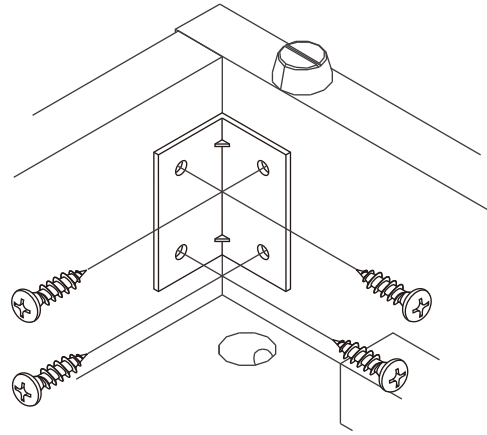

CO-SPENCER

BED 6 ft.

CONNECT SYSTEM

P+M4x16mm.

JBC+M6x60+CROSS

M4x30mm.

HARDWARE

-BODY SET

x 3

x 3

x 42

x 16

x 3

M4x16mm.
x 39

#M6
x 4

#M6
x 4

x 1

x 1

F+5x1/ 2"
x 1

x 2

M3.5x13mm.
x 6

M4x50mm.
x 19

M4x30mm.
x 24

x 3