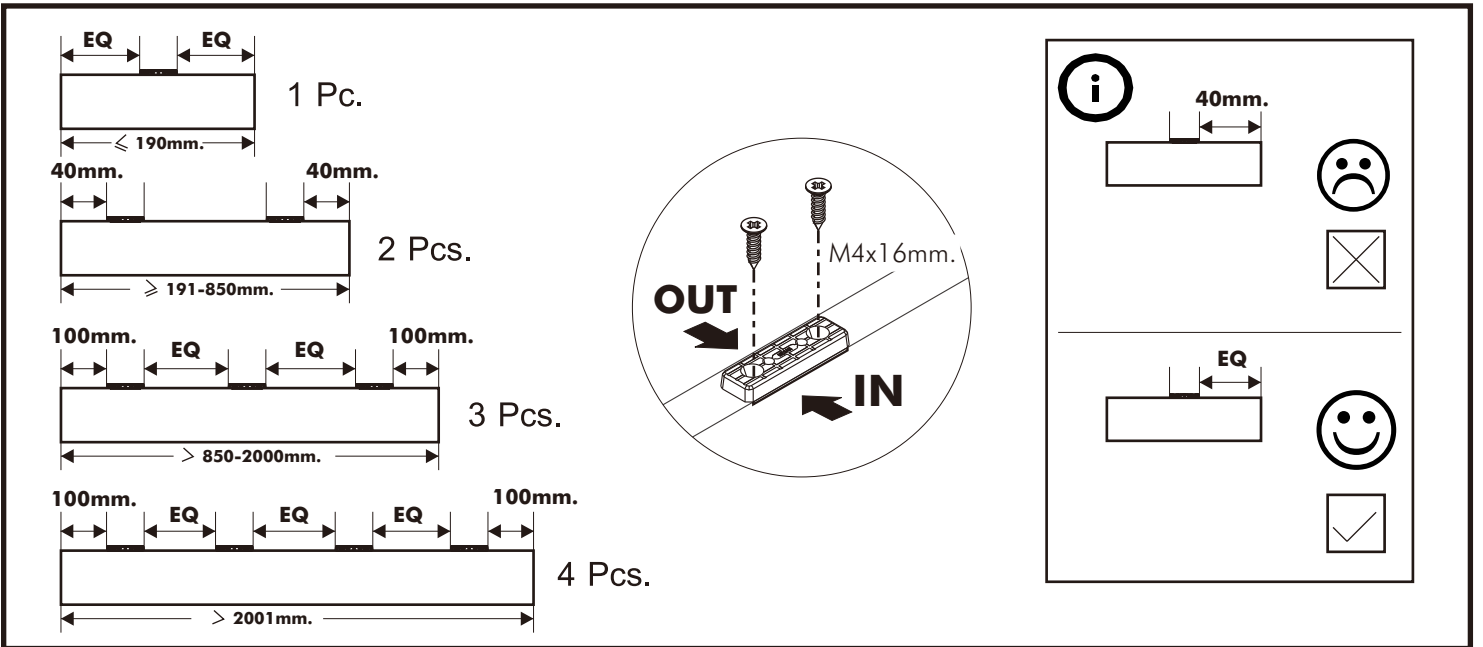

CO-SPENCER

BED 6 ft.

CONNECT SYSTEM

P+M4x16mm.

JBC+M6x60+CROSS

M4x30mm.

HARDWARE

-BODY SET

x 3

x 3

x 42

x 16

x 3

M4x16mm.
x 39

#M6
x 4

#M6
x 4

TF+M6x45
x 4

JCB+ M6x60
x 4

No.10
x 1

M4x16mm.
x 30

M4x20mm.
x 2

M4x30mm.
x 48

x 7

x 15

x 1

x 1

F+5x1/ 2"
x 1

x 2

M3.5x13mm.
x 6

M4x50mm.
x 19

M4x30mm.
x 24

x 3