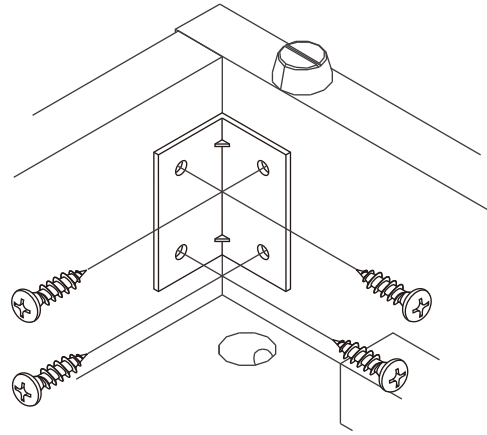

CO-SPENCER

BED 5 ft.

CONNECT SYSTEM

P+M4x16mm.

JBC+M6x60+CROSS

M4x30mm.

HARDWARE

-BODY SET

x 3

x 3

19mm.

x 42

#8x35

x 16

x 3

No.1

M4x30mm.

x 48

x 7

x 15

x 1

x 1

F+5x1/ 2"

x 1