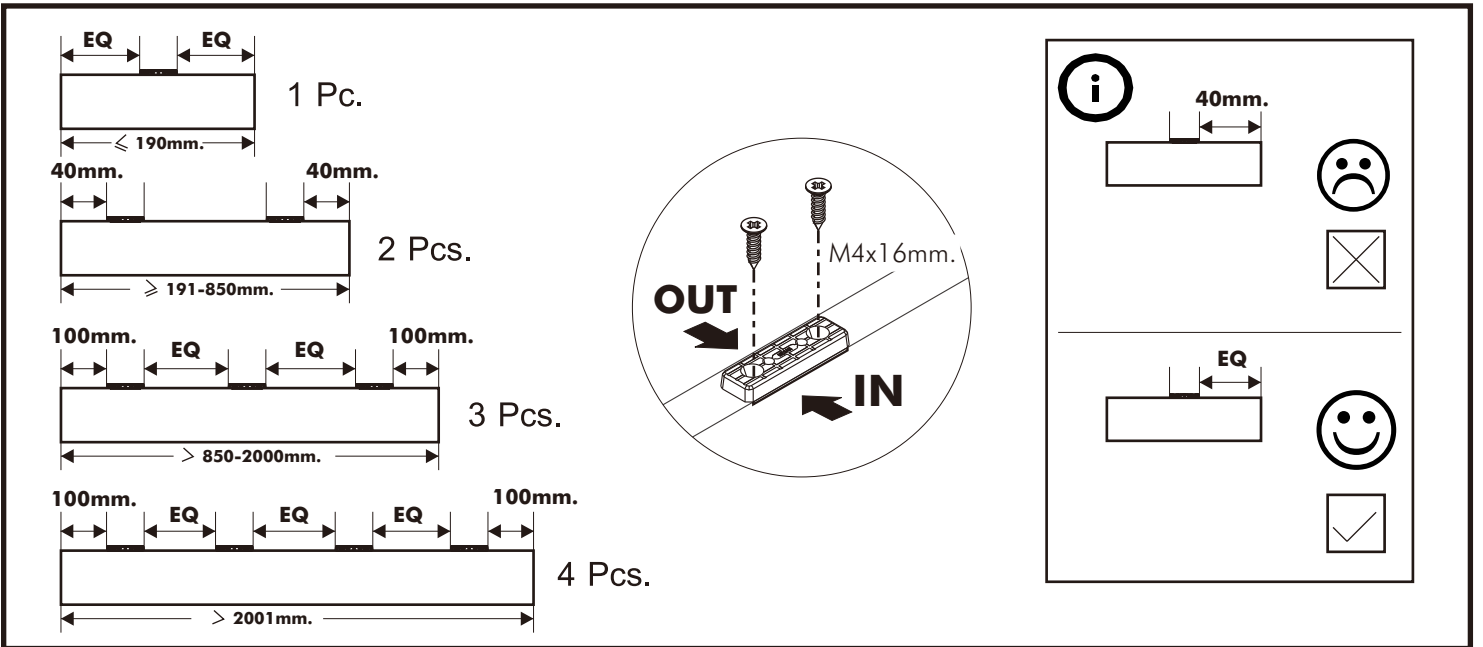

CO-SPENCER

BED 5 ft.

CONNECT SYSTEM

P+M4x16mm.

JBC+M6x60+CROSS

M4x30mm.

HARDWARE

-BODY SET

x 3

x 3

19mm.

x 42

#8x35

x 16

x 3

No.1

M4x30mm.

x 48

x 7

x 15

x 1

x 1

F+5x1/ 2"

x 1

x 2

M3.5x13mm.

x 6

M4x50mm.

x 19

M4x30mm.

x 24

x 3