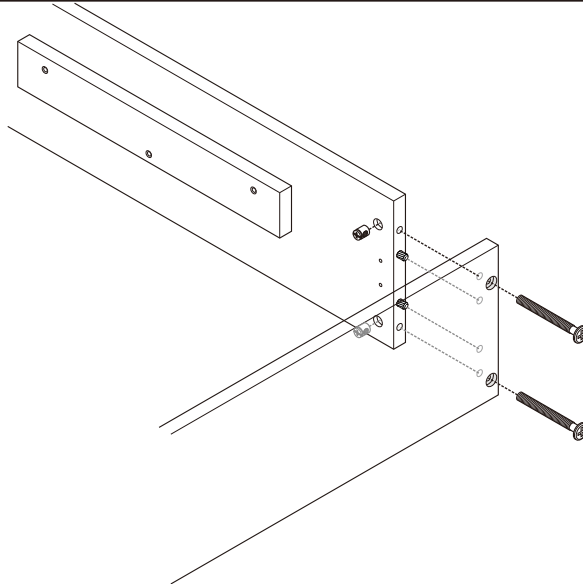

CO-SPENCER

BED 5 ft.

CONNECT SYSTEM

P+M4x16mm.

JBC+M6x60+CROSS

M4x30mm.

HARDWARE

-BODY SET

x 3

x 3

19mm.

x 42

#8x35

x 16

x 3

No.1

M4x30mm.

x 48

x 7

x 15

x 1

x 1

F+5x1/ 2"

x 1