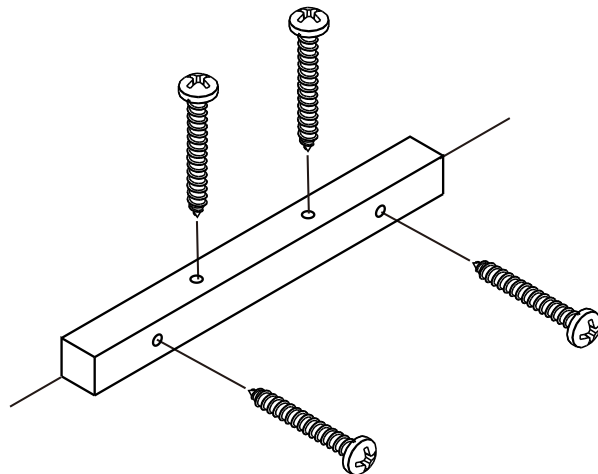

CO-SPENCER

BED 5 ft.

CONNECT SYSTEM

P+M4x16mm.

JBC+M6x60+CROSS

M4x30mm.

HARDWARE

-BODY SET

x 3

x 3

19mm.

x 42

#8x35

x 16

x 3

No.1

M4x30mm.

x 48

x 7

x 15

x 1

x 1

F+5x1/ 2"

x 1

x 2

M3.5x13mm.

x 6

M4x50mm.

x 19

M4x30mm.

x 24

x 3