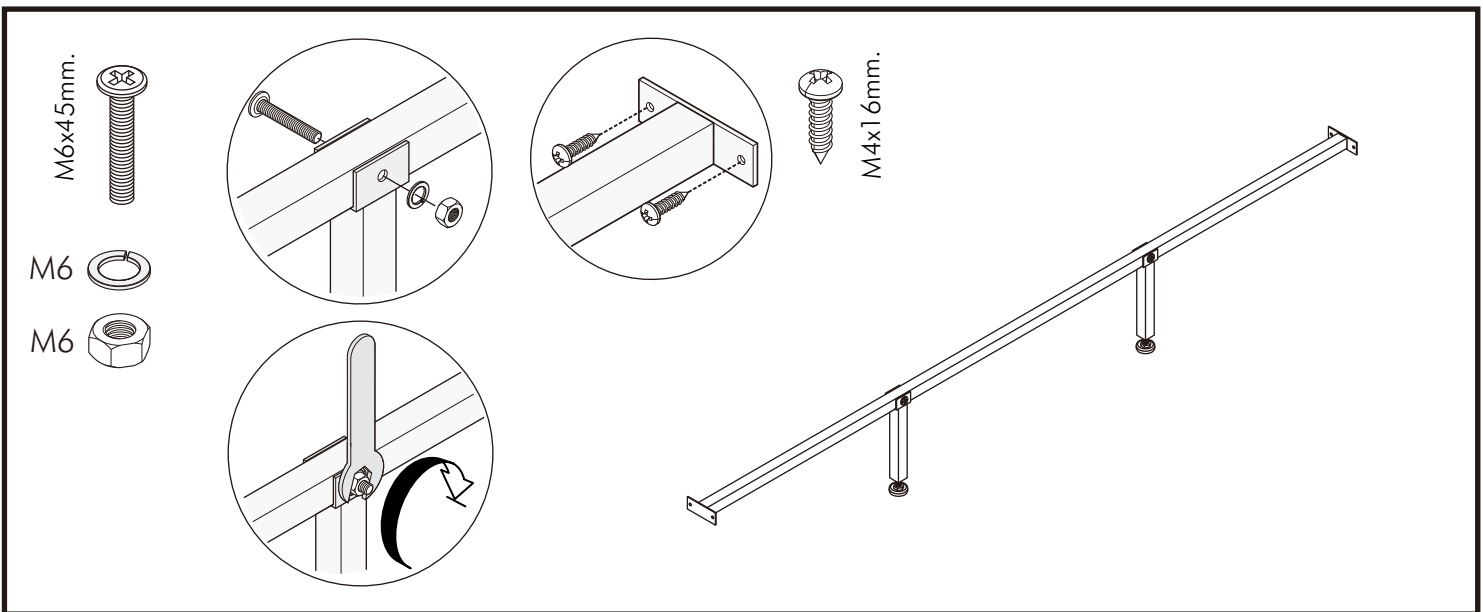

CO-SPENCER

BED 5 ft.

CONNECT SYSTEM

P+M4x16mm.

JBC+M6x60+CROSS

M4x30mm.

HARDWARE

-BODY SET

x 3

x 3

19mm.

x 42

#8x35

x 16

x 3

No.1

M4x30mm.

x 48

x 7

x 15

x 1

x 1

F+5x1/ 2"

x 1

x 2

M3.5x13mm.

x 6

M4x50mm.

x 19

M4x30mm.

x 24

x 3