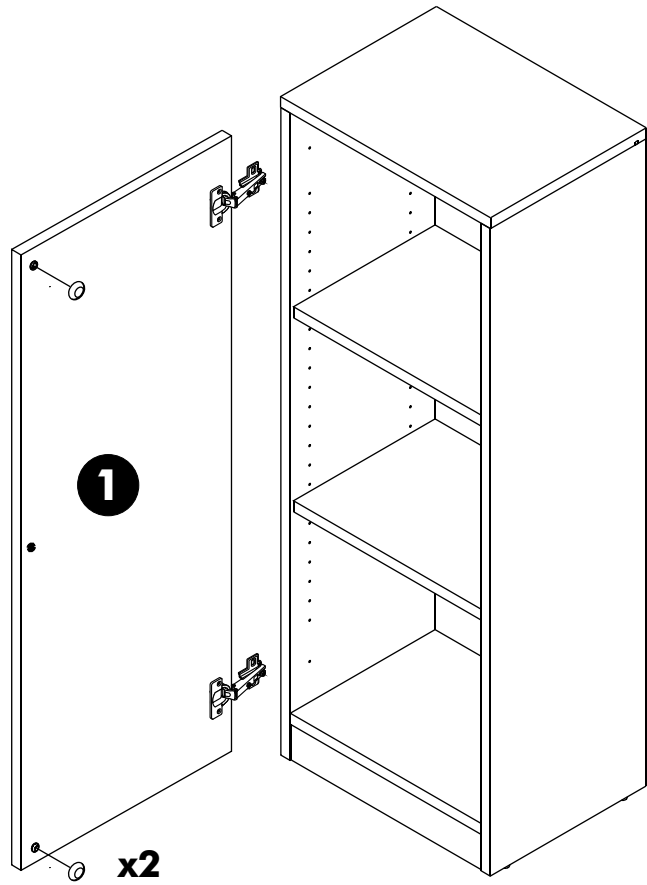

EXTREME

Glass door
Wooden door

CONNECT SYSTEM

HARDWARE

-DOOR SET

x 2

M4x16mm.

x 12

x 2

ASSEMBLY

-DOOR SET

1.

2.