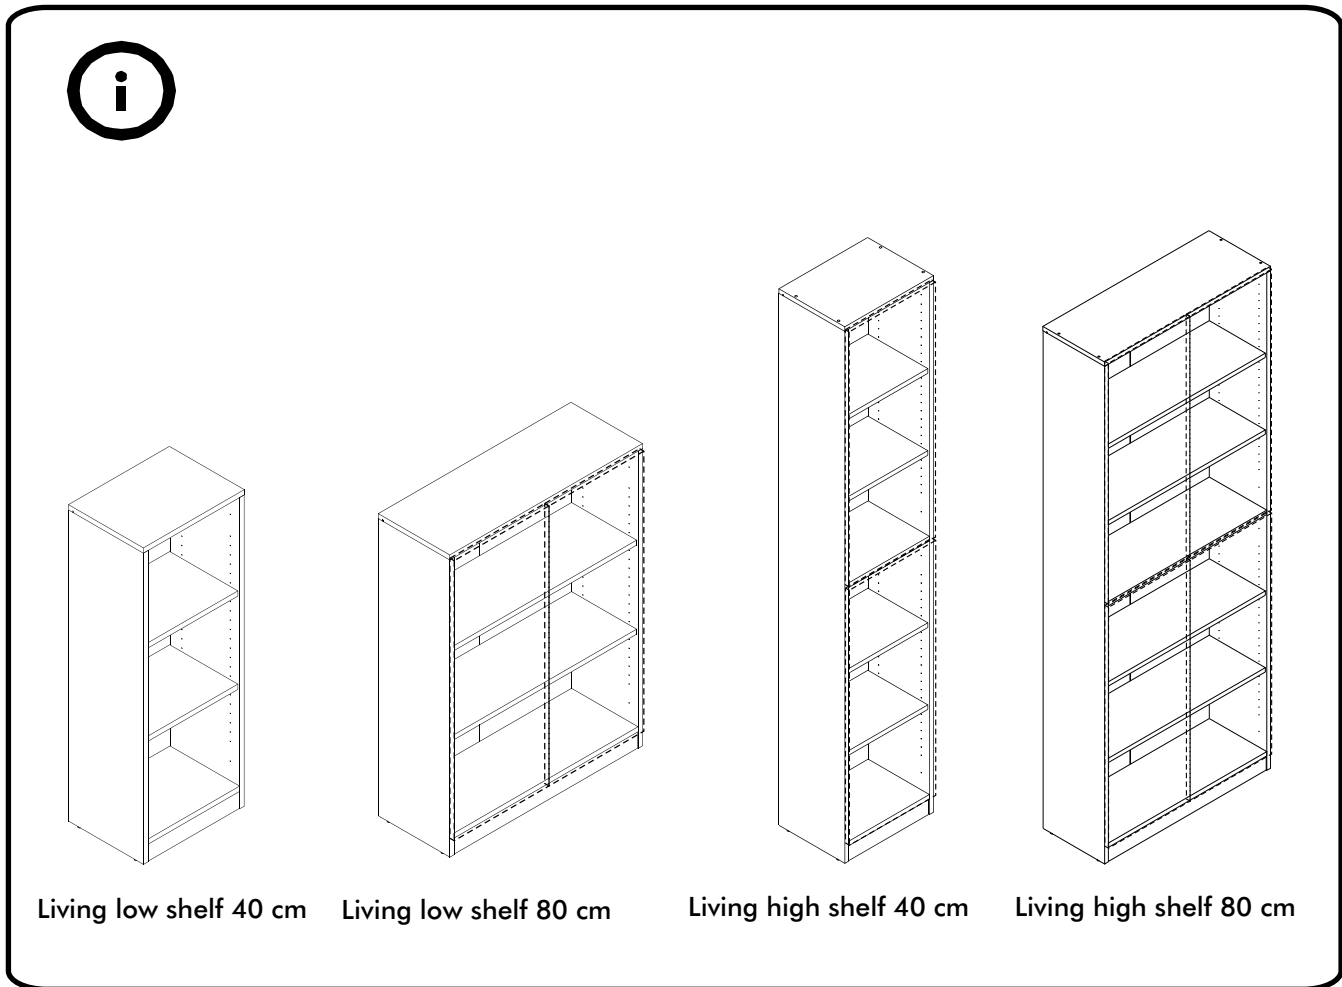

EXTREME

Glass door
Wooden door

CONNECT SYSTEM

HARDWARE

-DOOR SET

x 2

M4x16mm.

x 12

x 2

ASSEMBLY

-DOOR SET

1.

2.