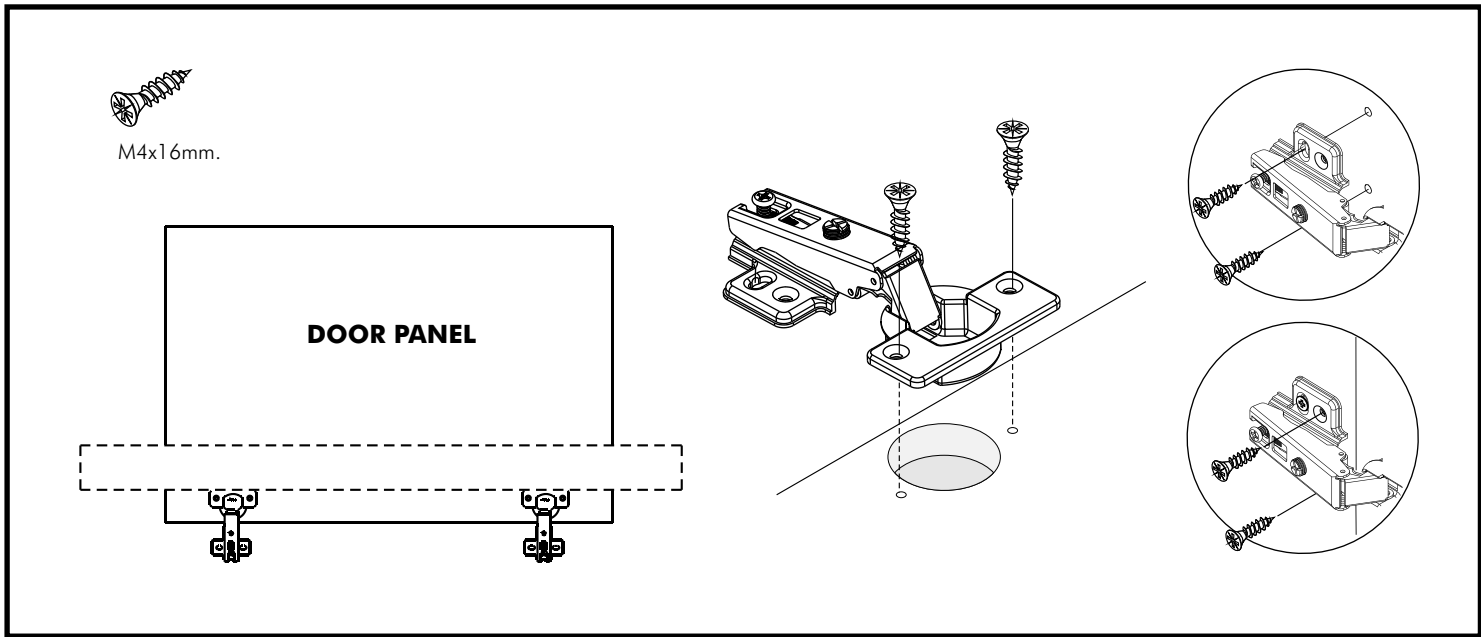

EXTREME

Glass door
Wooden door

CONNECT SYSTEM

HARDWARE

-DOOR SET

x 2

M4x16mm.

x 12

x 2

ASSEMBLY

-DOOR SET

1.

2.