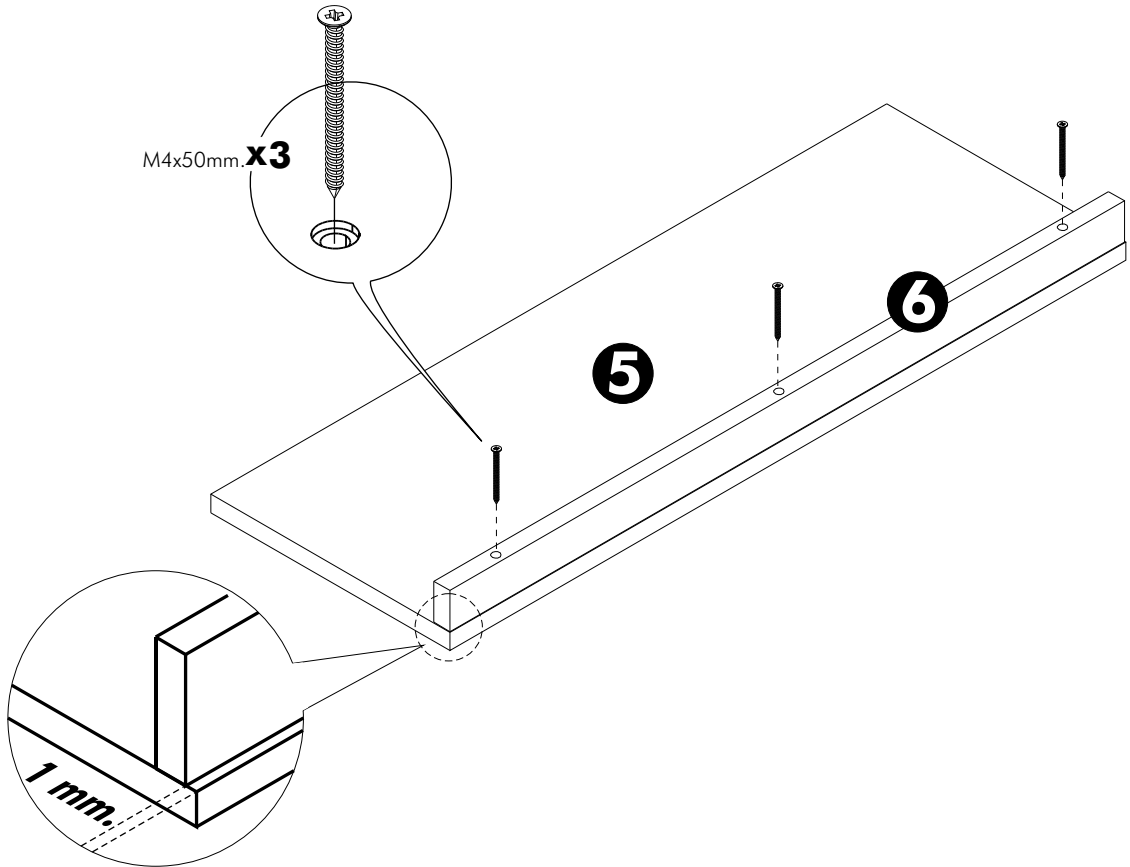

EXTREME

Shelf 76cm.

Low Shelf 80

High Shelf 80

HARDWARE

-BODY SET

x 4

M4x50mm.

x 3

1.

2.

2.