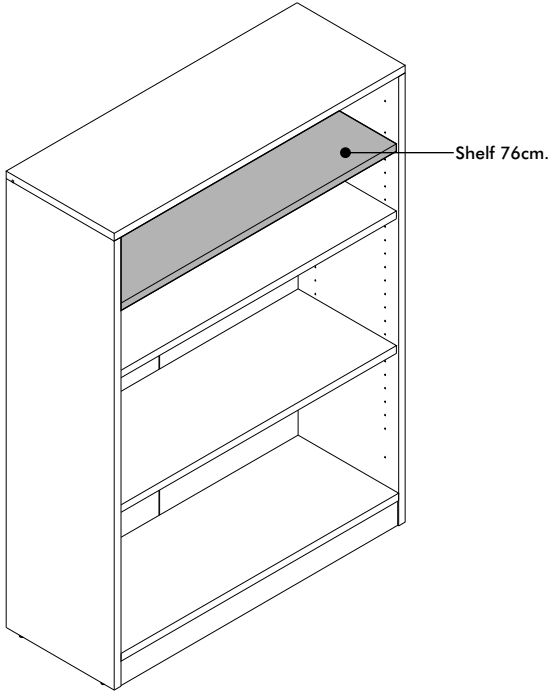

EXTREME

Shelf 76cm.

Low Shelf 80

High Shelf 80

HARDWARE

-BODY SET

x 4

M4x50mm.

x 3

1.

2.

2.