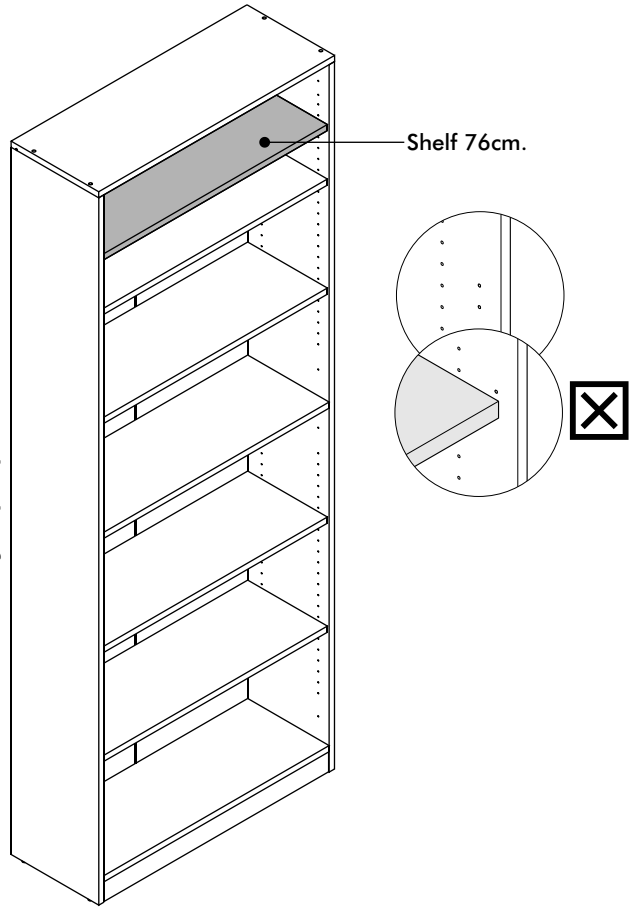

EXTREME

Shelf 76cm.

Low Shelf 80

High Shelf 80

HARDWARE

-BODY SET

x 4

M4x50mm.

x 3

1.

2.

2.