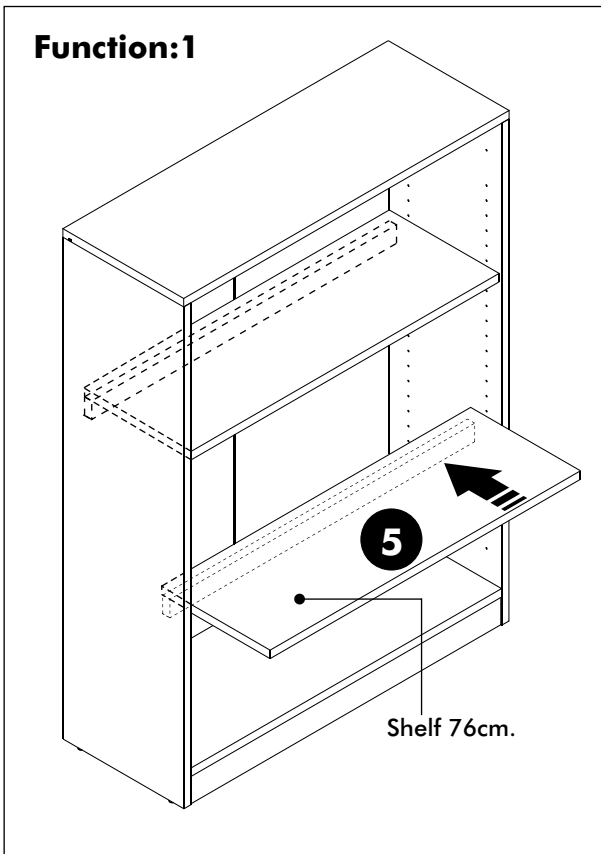

EXTREME

Shelf 76cm.

Low Shelf 80

High Shelf 80

HARDWARE

-BODY SET

x 4

M4x50mm.

x 3

1.

2.

2.