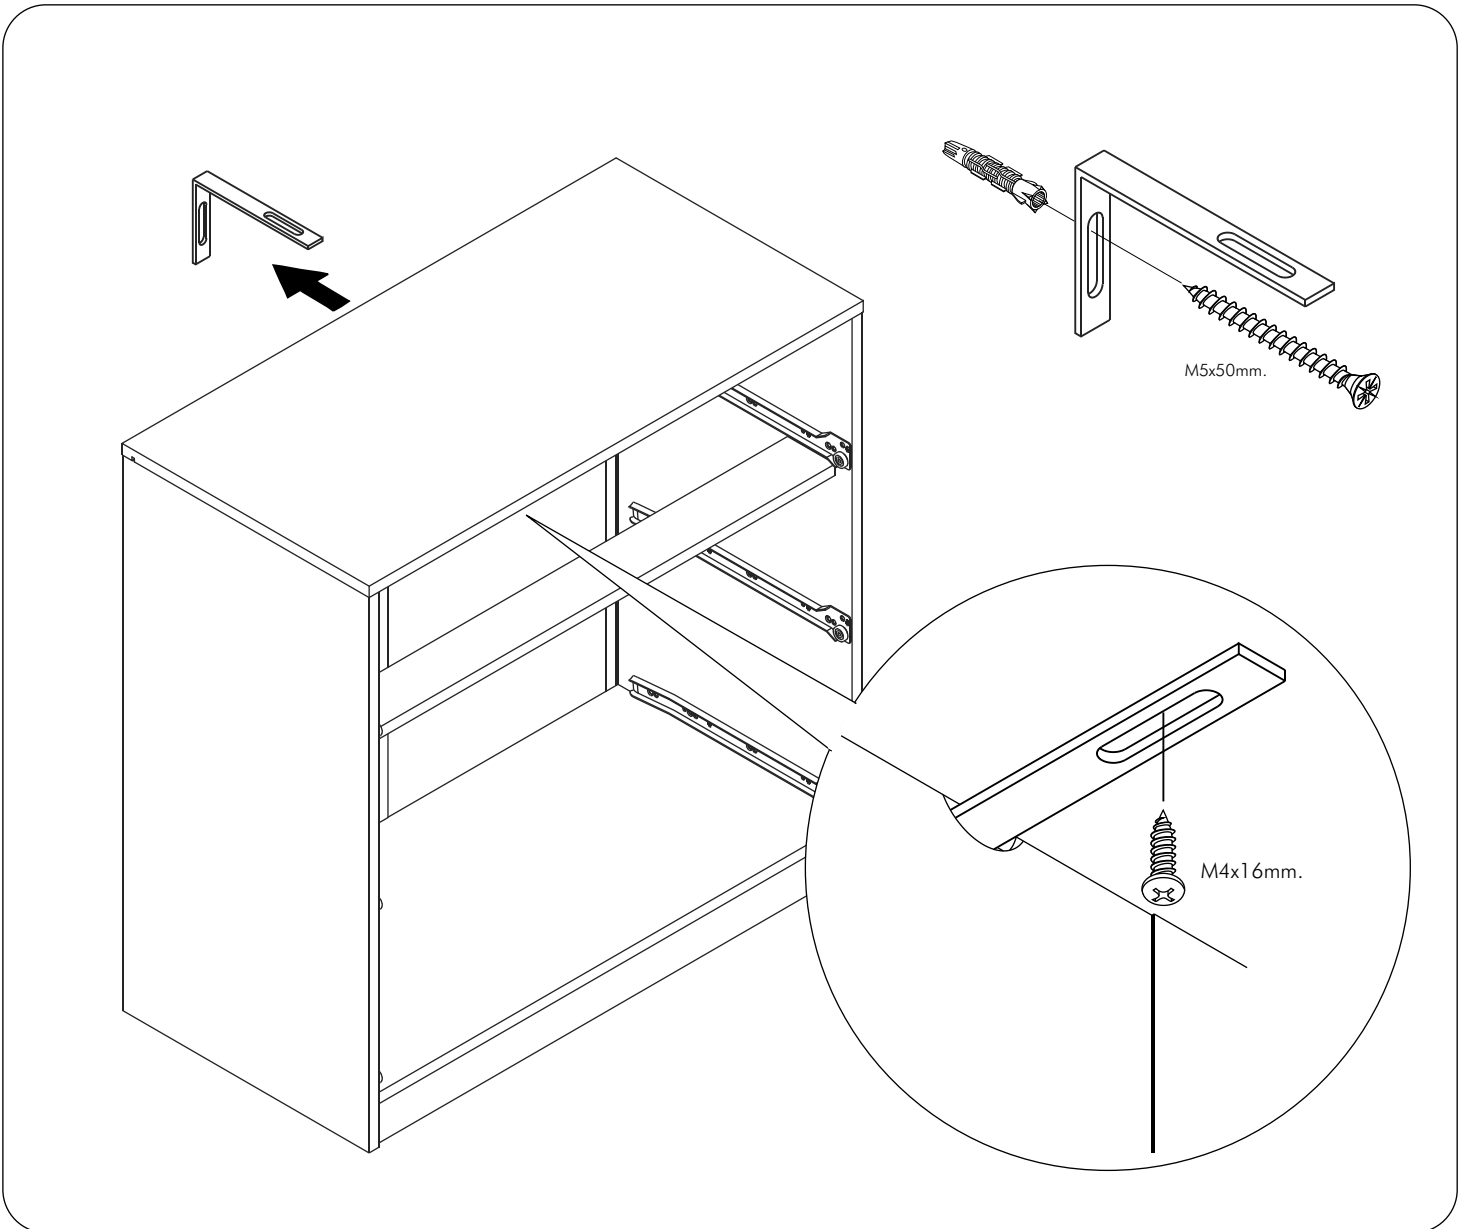

EXTREME

Living high shelf 20 cm.

CONNECT SYSTEM

HARDWARE

-BODY SET

X 8

X 8

#8x35

X 12

#F+M4x16

X 16

#63x63mm.

X 2

#F+M3.5x20

X 11

#P+M4x16

X 16

X 4

#F+M4x50

X 4

1.

ASSEMBLY

-BODY SET

2.