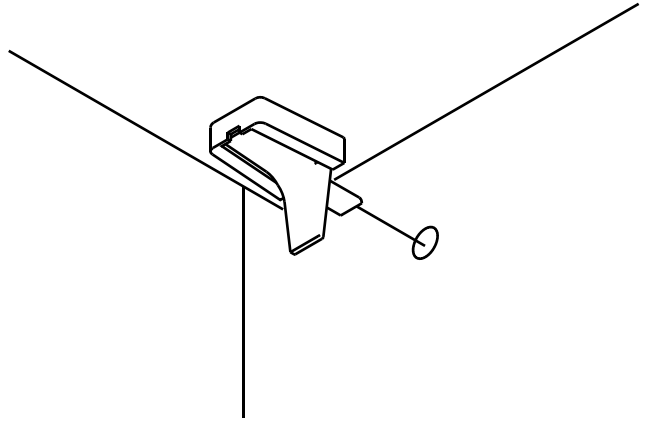

EXTREME

Living high shelf 20 cm.

CONNECT SYSTEM

HARDWARE

-BODY SET

X 8

X 8

#8x35

X 12

#F+M4x16

X 16

#63x63mm.

X 2

#F+M3.5x20

X 11

#P+M4x16

X 16

X 4

#F+M4x50

X 4

1.

ASSEMBLY

-BODY SET

2.