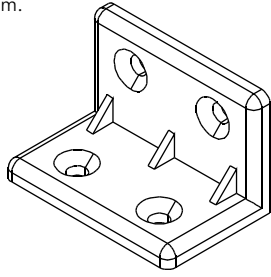

EXTREME

Living low shelf 80 cm

CONNECT SYSTEM

HARDWARE

-BODY SET

X 8

X 8

#8x35

X 8

#F+M4x16

X 16

#63x63mm.

X 2

#F+M3.5x20

X 10

#P+M4x16