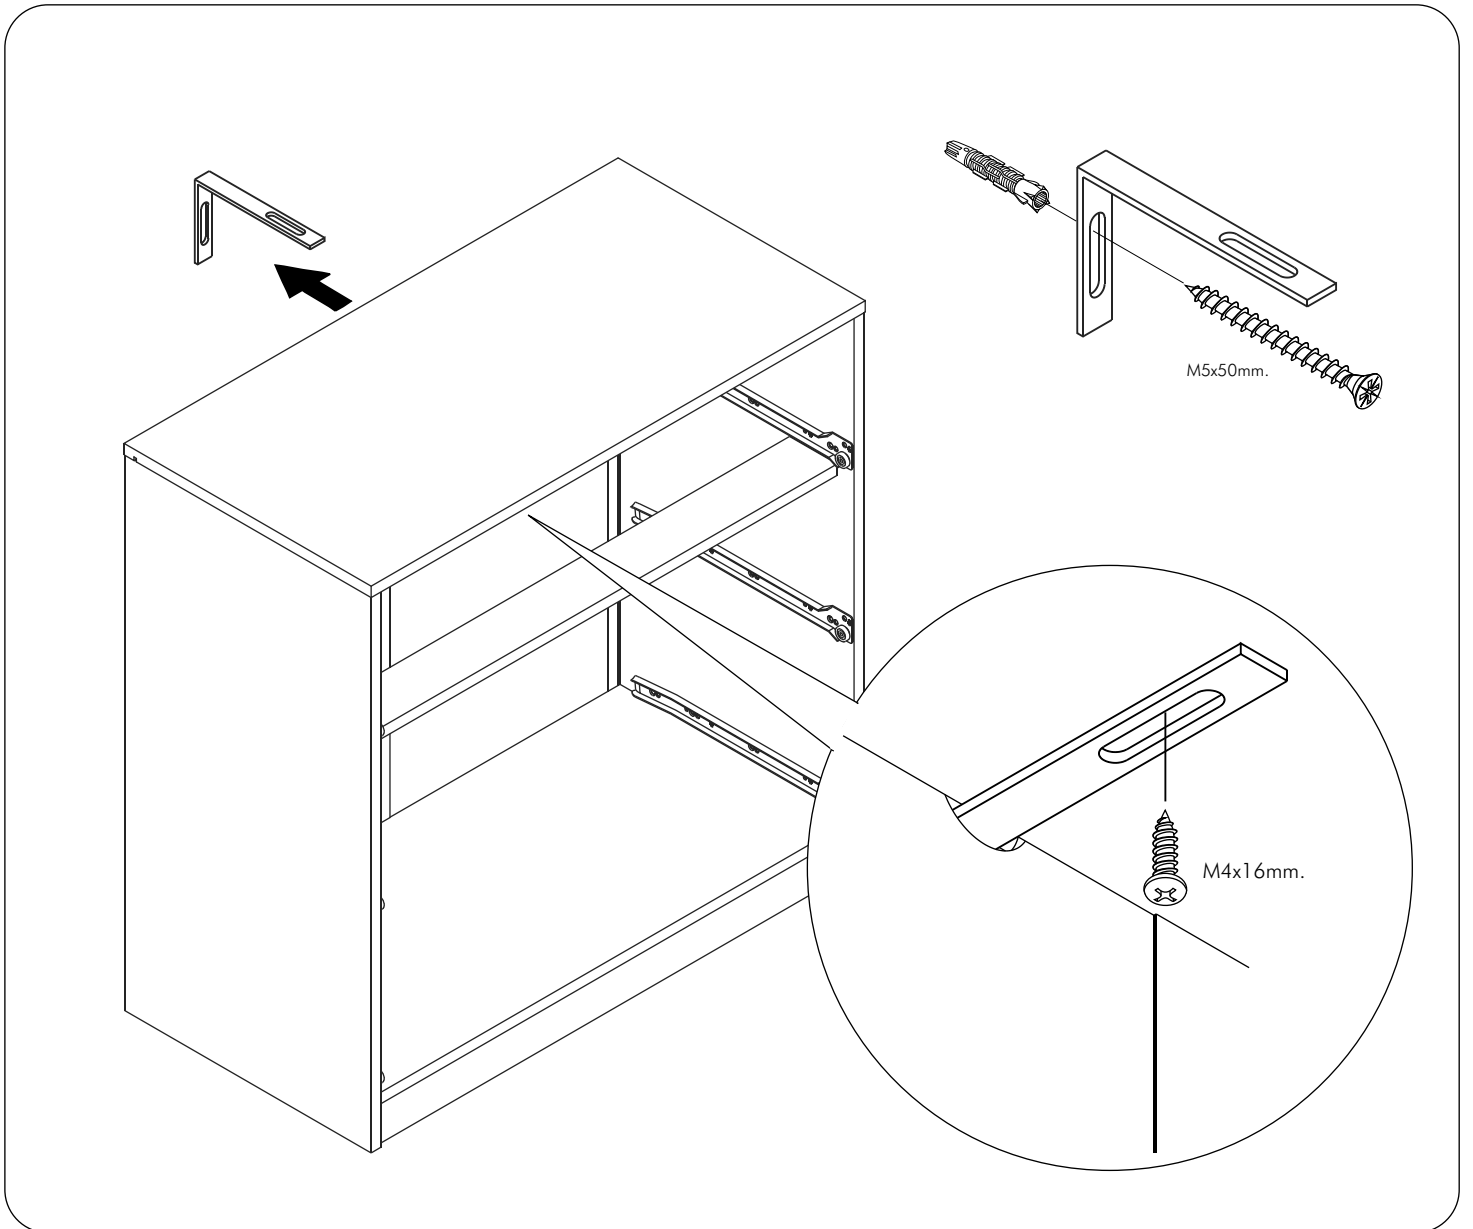

EXTREME

Living low shelf 80 cm

CONNECT SYSTEM

HARDWARE

-BODY SET

X 8

X 8

#8x35

X 8

#F+M4x16

X 16

#63x63mm.

X 2

#F+M3.5x20

X 10

#P+M4x16