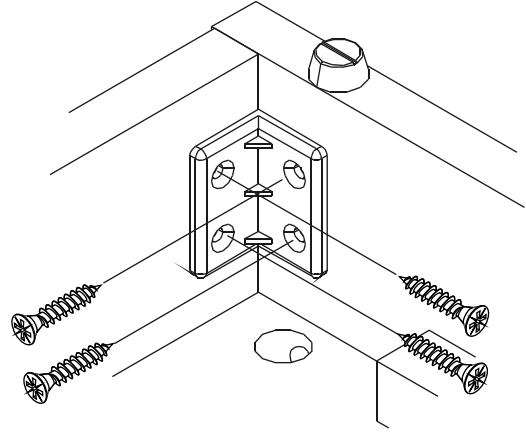

EXTREME

Living low shelf 80 cm

CONNECT SYSTEM

HARDWARE

-BODY SET

X 8

X 8

#8x35

X 8

#F+M4x16

X 16

#63x63mm.

X 2

#F+M3.5x20

X 10

#P+M4x16