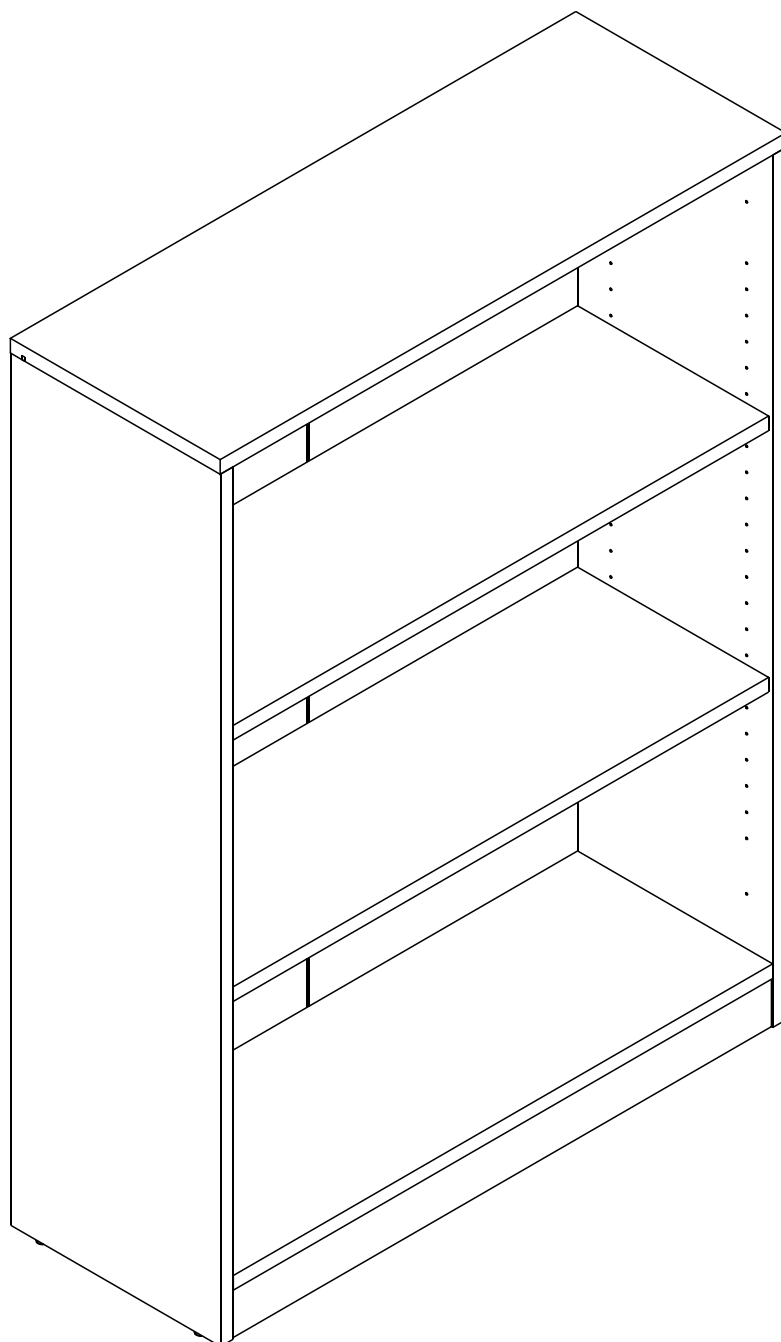

EXTREME

Living low shelf 80 cm

CONNECT SYSTEM

HARDWARE

-BODY SET

X 8

X 8

#8x35

X 8

#F+M4x16

X 16

#63x63mm.

X 2

#F+M3.5x20

X 10

#P+M4x16