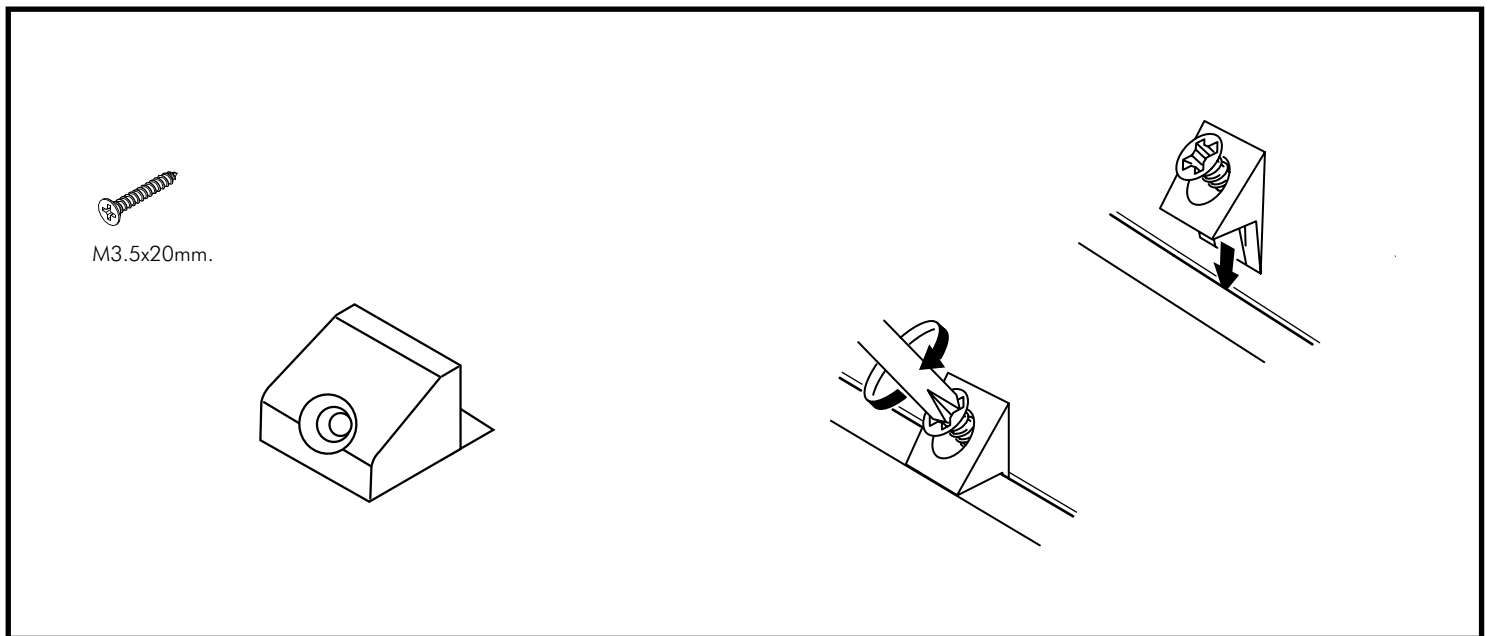

EXTREME

Living low shelf 80 cm

CONNECT SYSTEM

HARDWARE

-BODY SET

X 8

X 8

#8x35