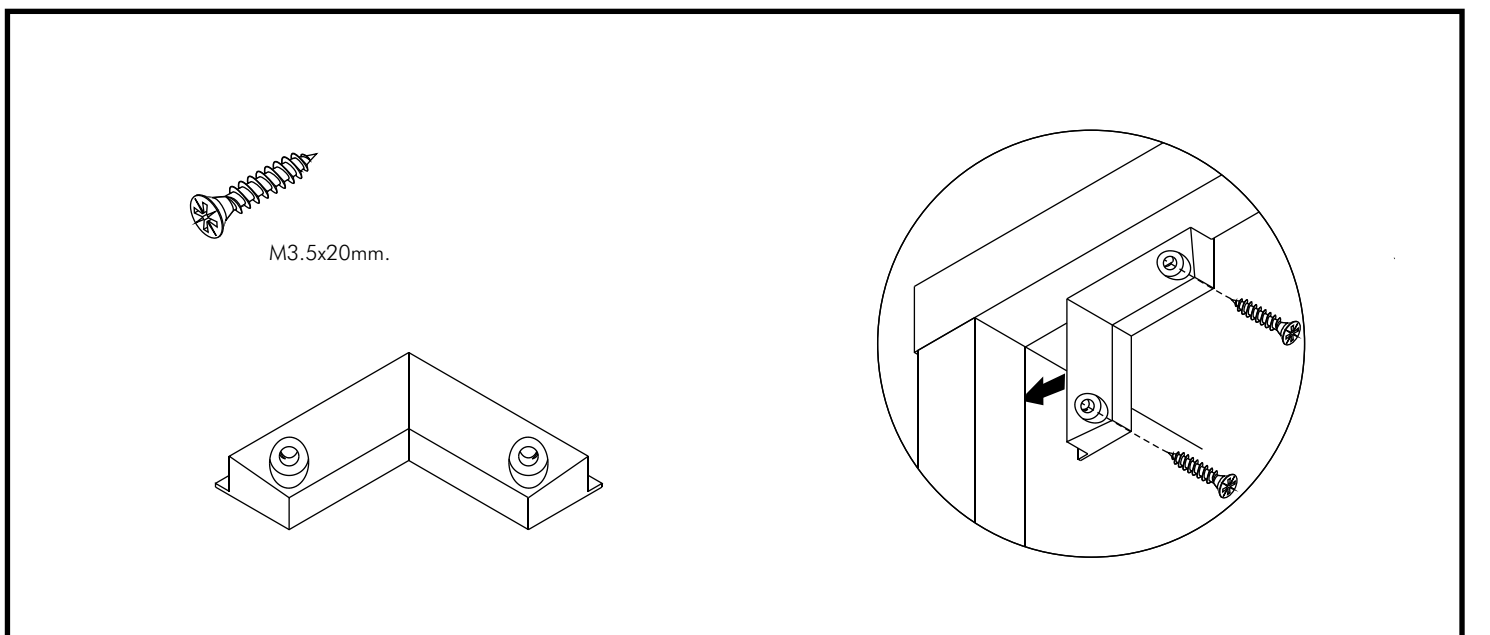

EXTREME

Living low shelf 80 cm

CONNECT SYSTEM

HARDWARE

-BODY SET

X 8

X 8

#8x35

X 8

#F+M4x16

X 16

#63x63mm.

X 2

#F+M3.5x20

X 10

#P+M4x16