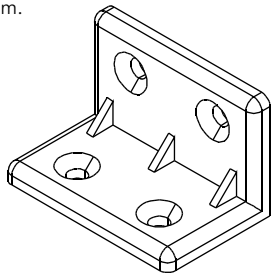

EXTREME

Living low shelf 40 cm

CONNECT SYSTEM

HARDWARE

-BODY SET

X 8

X 8

#8x35

X 8

#F+M4x16

X 16

#63x63mm.

X 2

#F+M3.5x20

X 9

#P+M4x16