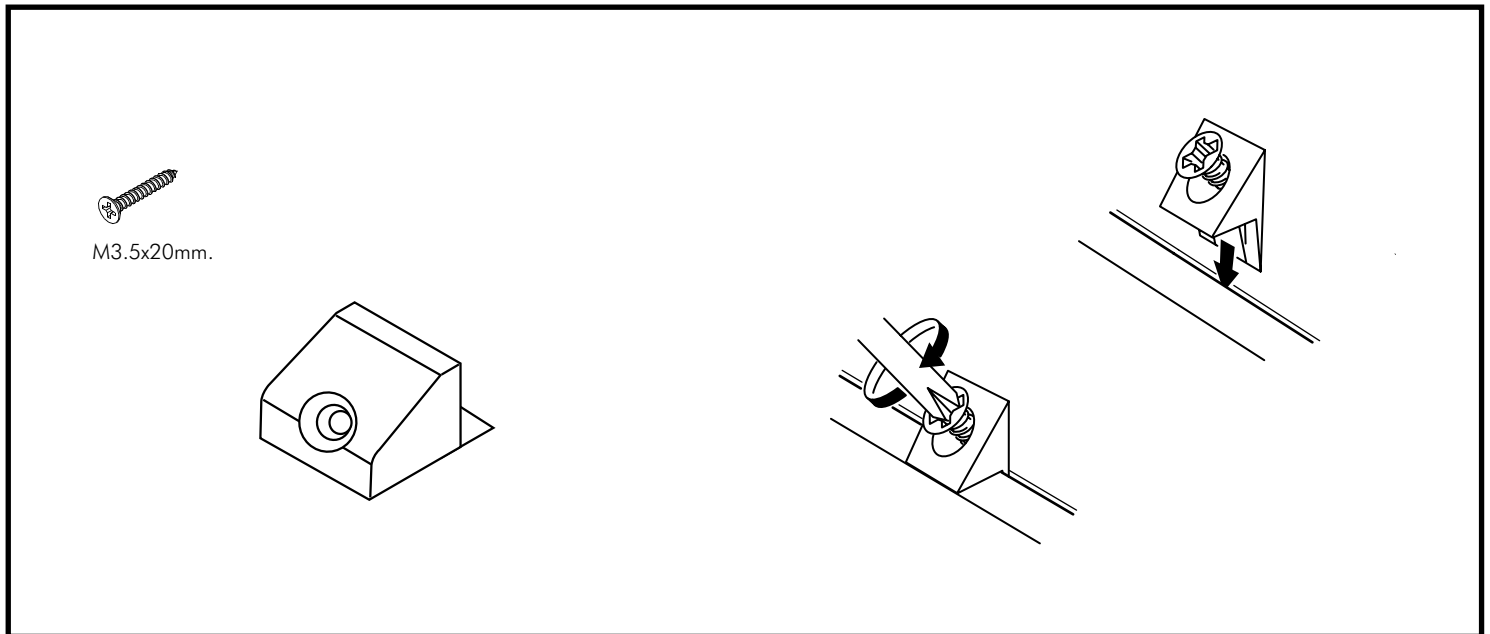

EXTREME

Living low shelf 40 cm

CONNECT SYSTEM

HARDWARE

-BODY SET

X 8

X 8

#8x35