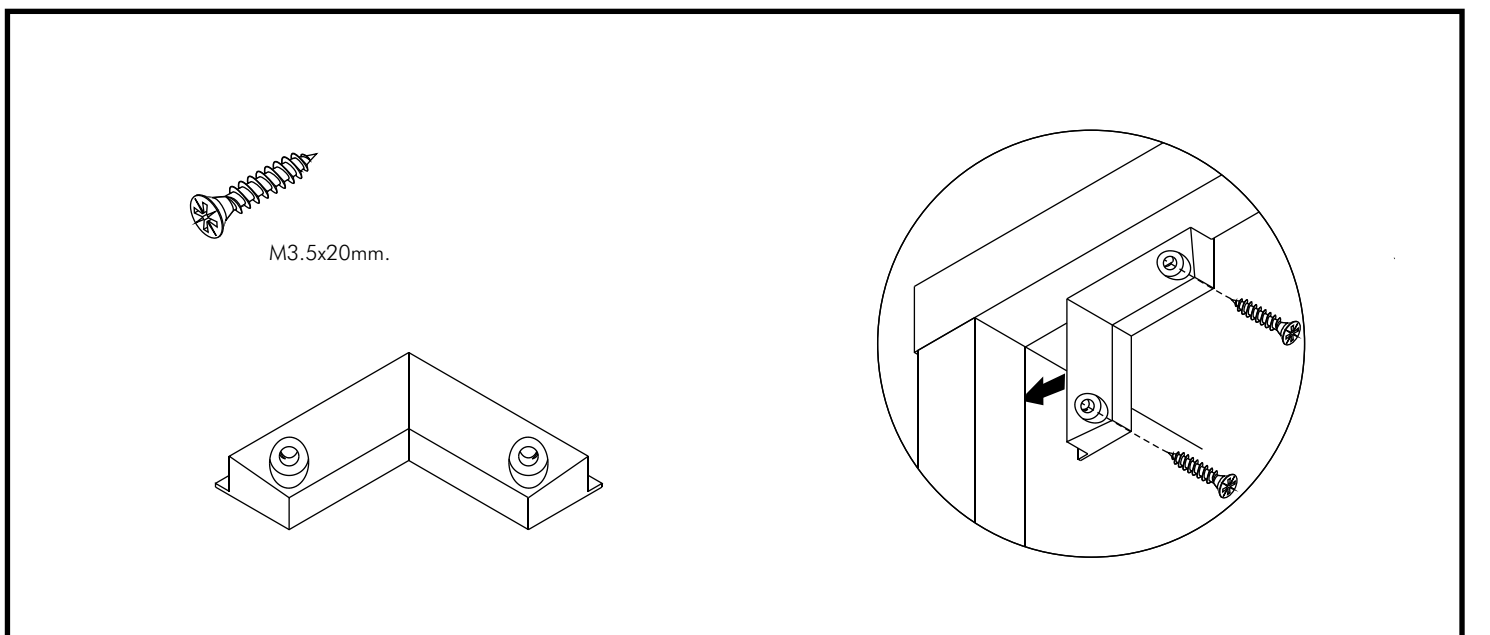

EXTREME

Living low shelf 40 cm

CONNECT SYSTEM

HARDWARE

-BODY SET

X 8

X 8

#8x35

X 8

#F+M4x16

X 16

#63x63mm.

X 2

#F+M3.5x20

X 9

#P+M4x16

-BODY SET

2.

3.

4.

5.

6.