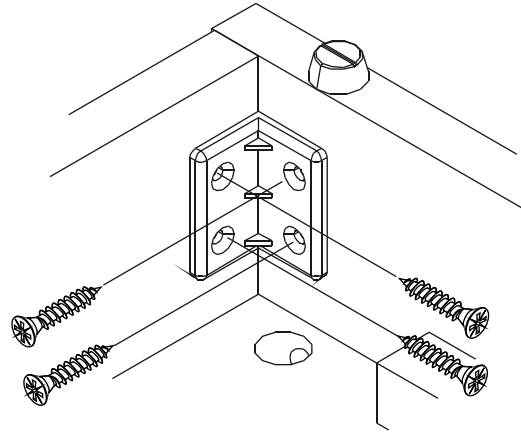

EXTREME

Living low shelf 40 cm

CONNECT SYSTEM

HARDWARE

-BODY SET

X 8

X 8

#8x35

X 8

#F+M4x16

X 16

#63x63mm.

X 2

#F+M3.5x20

X 9

#P+M4x16

X 8

#P+M4x30

X 8

#F+M4x30

X 2

X 4

1.

ASSEMBLY

-BODY SET

2.

3.

4.

5.

6.