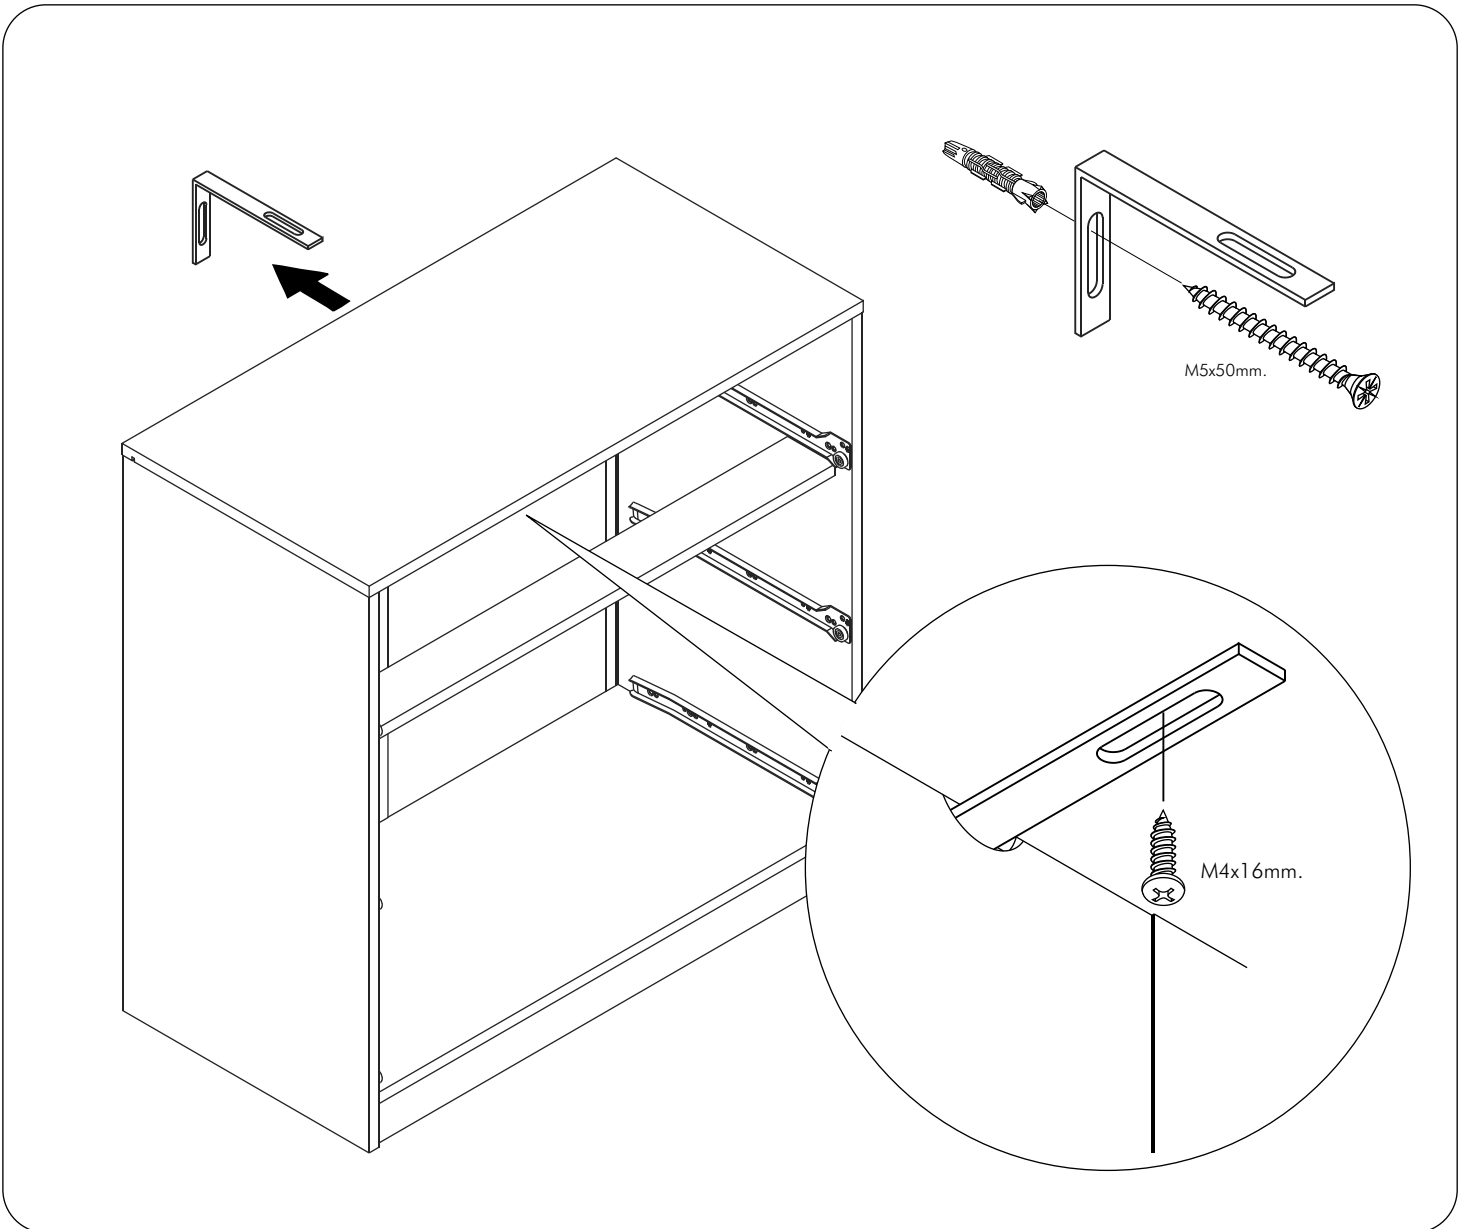

EXTREME

Living low shelf 40 cm

CONNECT SYSTEM

HARDWARE

-BODY SET

X 8

X 8

#8x35

X 8

#F+M4x16

X 16

#63x63mm.

X 2

#F+M3.5x20

X 9

#P+M4x16

-BODY SET

2.

3.

4.

5.

6.