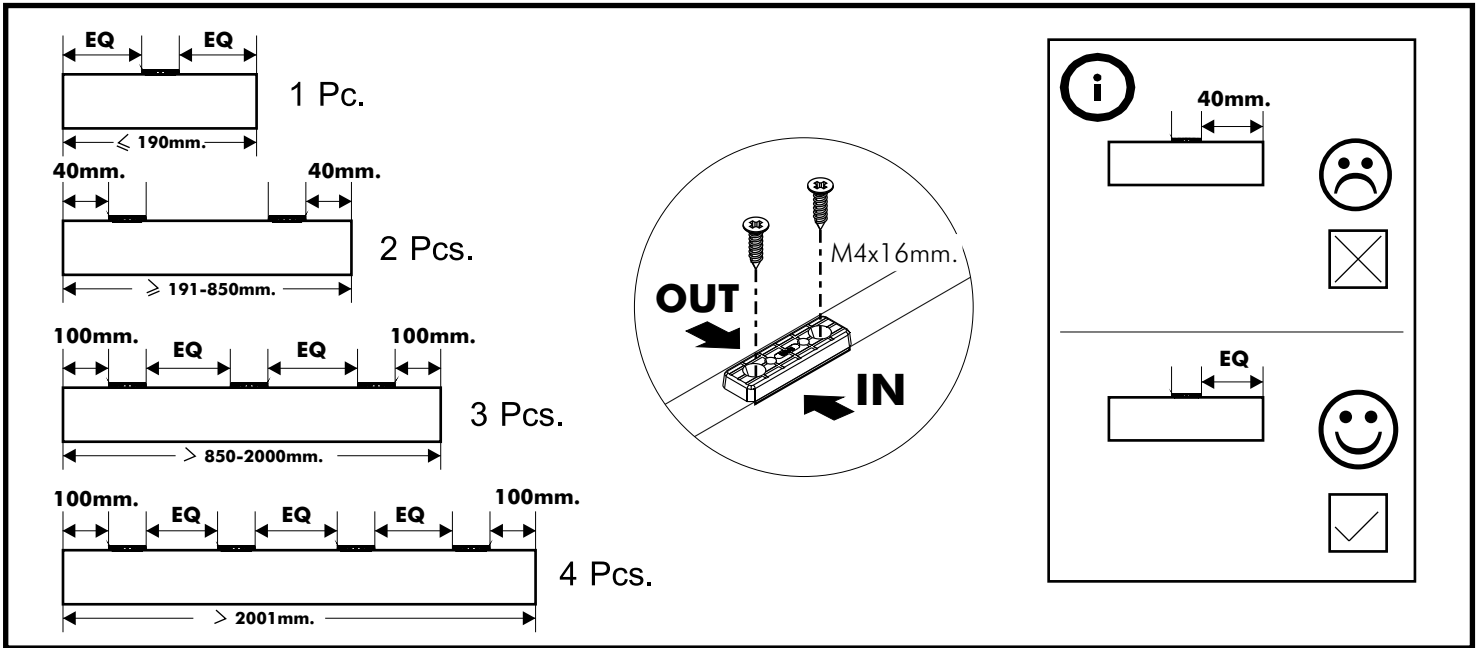

EXTREME

Bed 2 drawers 5 FT

CONNECT SYSTEM

Type:Left

M4x30mm.

x8

Type:Right

HARDWARE

-BODY SET

x 2

x 2

x 9

x 6

x 12

x 24

x 36

x 6

x 24

x 20

x 4

x 2

x 20

-DRAWER SET

x 10

x 40

x 10

x 20

x 1

ASSEMBLY

-BODY SET

1.

2.