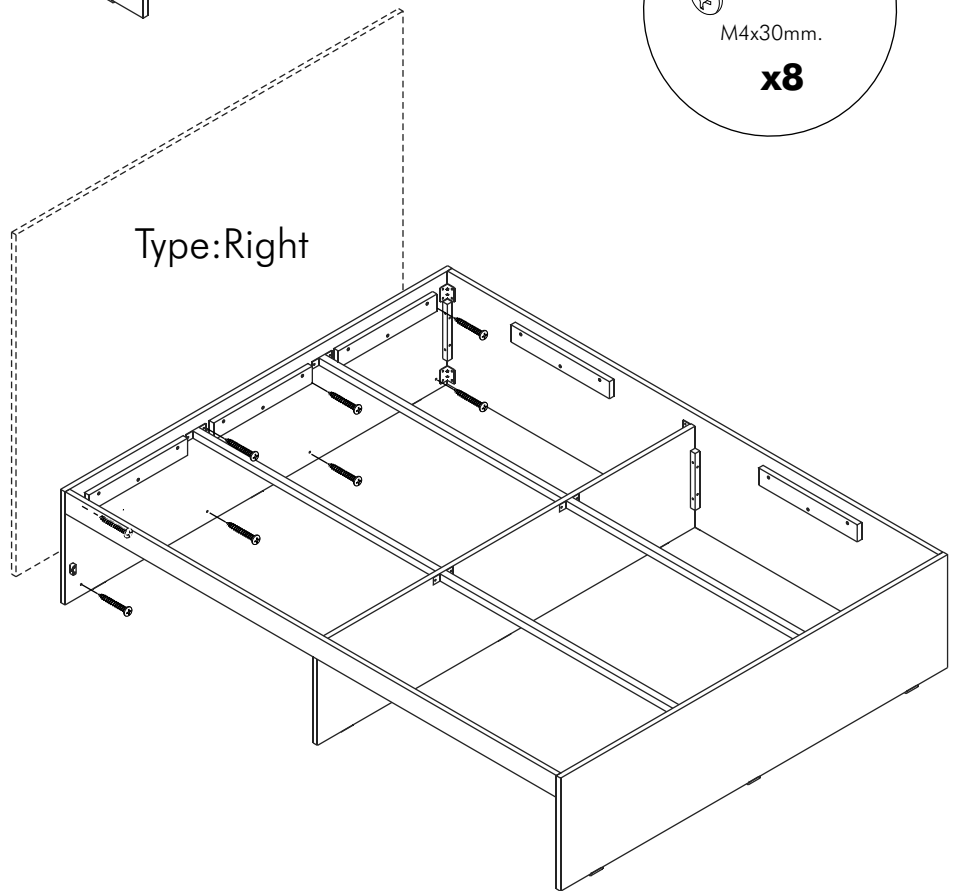

EXTREME

Bed 2 drawers 5 FT

CONNECT SYSTEM

Type:Left

M4x30mm.

x8

Type:Right

HARDWARE

-BODY SET

x 2

x 2

x 9

x 6

x 12

x 24

x 36

x 6

x 24

x 20

x 4

x 2

x 20

-DRAWER SET

x 10

x 40

x 10

x 20

x 1

ASSEMBLY

-BODY SET

1.

2.