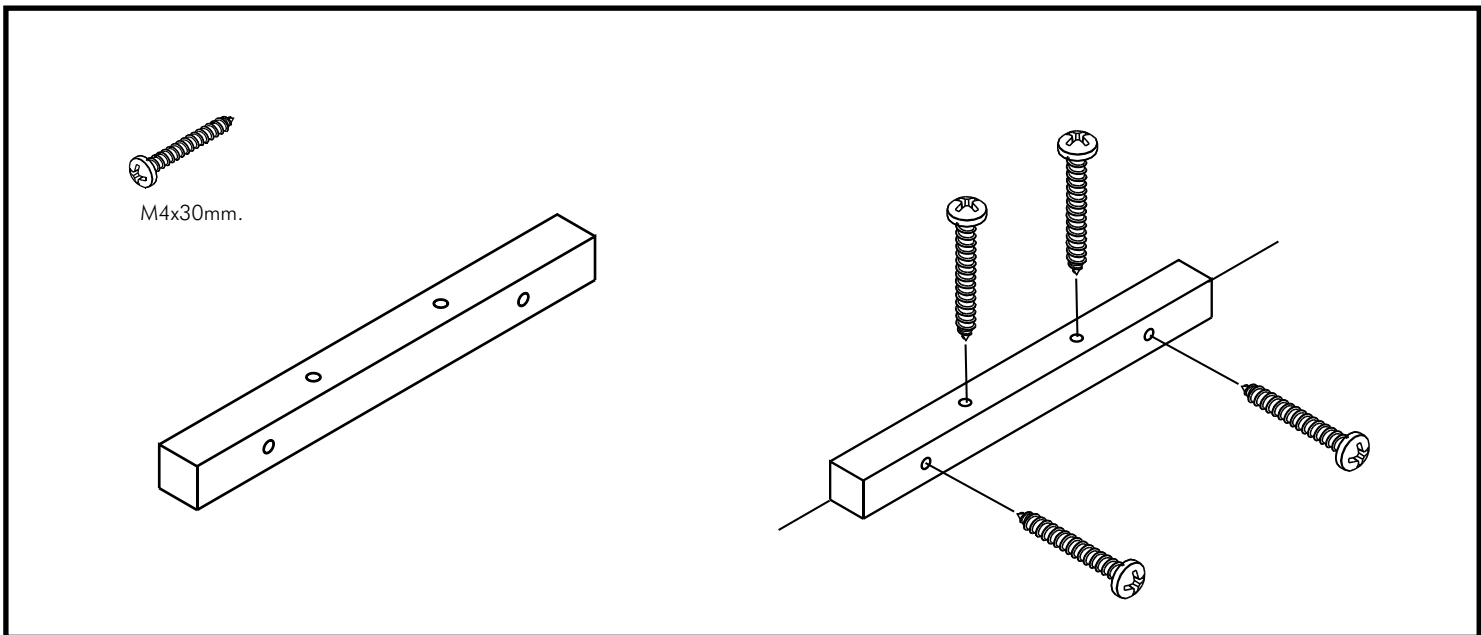

EXTREME

Bed 2 drawers 5 FT

CONNECT SYSTEM

Type:Left

M4x30mm.

x8

Type:Right

HARDWARE

-BODY SET

x 2

x 2

x 9

x 6

x 12

x 24

x 36

x 6

x 24

x 20

x 4

x 2

x 20

-DRAWER SET

x 10

x 40

x 10

x 20

x 1

ASSEMBLY

-BODY SET

1.

2.