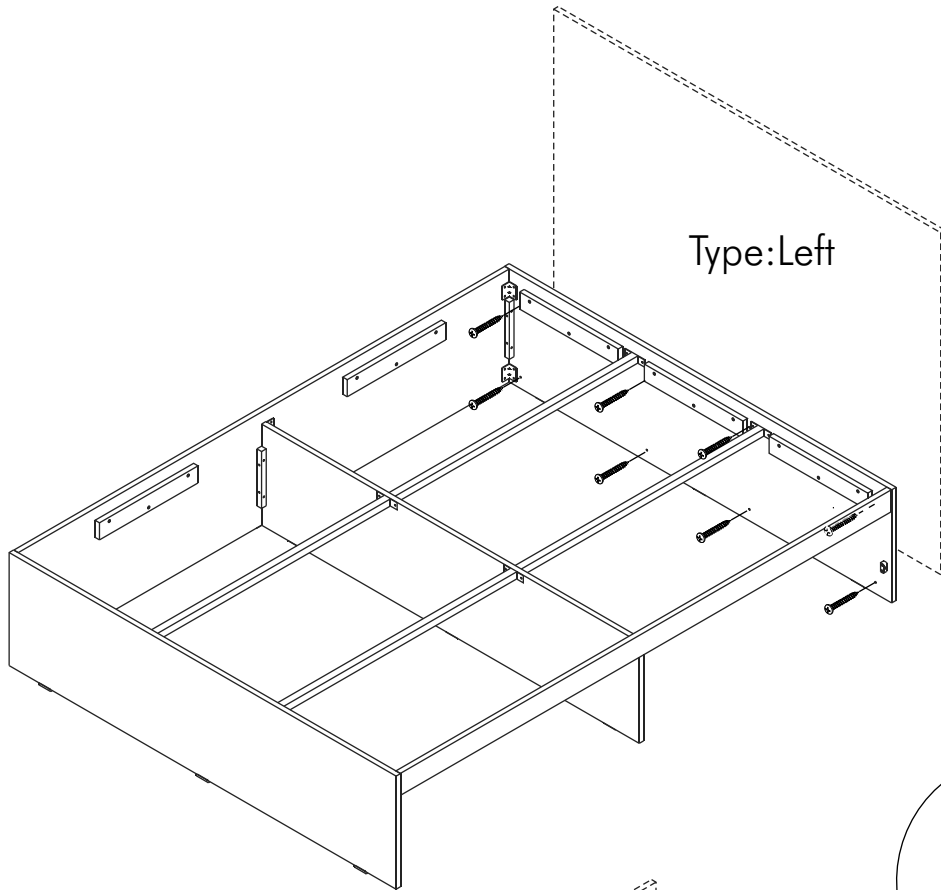

EXTREME

Bed 2 drawers 5 FT

CONNECT SYSTEM

Type:Left

M4x30mm.

x8

Type:Right

HARDWARE

-BODY SET

x 2

x 2

x 9

x 6

x 12

x 24

x 36

x 6

x 24

x 20

x 4

x 2

x 20

-DRAWER SET

x 10

x 40

x 10

x 20

x 1

ASSEMBLY

-BODY SET

1.

2.