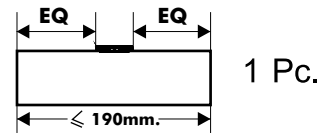

EXTREME

Night table+plug 30 cm.

CONNECT SYSTEM

i

40mm.

☹️

X

EQ

😊

✓

HARDWARE

X 4

F+M4x16mm.

X 8

X 2

P+M4x16mm.

X 2

F+M4x30mm.

X 3

P+M4x60mm.

X 4

-LAMP SET

X 5

X 5