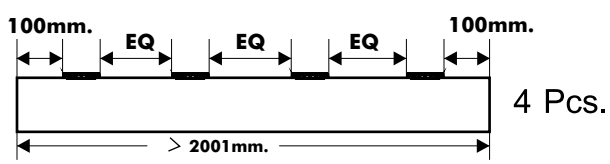

EXTREME

Night table+plug 30 cm.

CONNECT SYSTEM

i

40mm.

☹️

X

EQ

😊

✓

HARDWARE

X 4

F+M4x16mm.

X 8

X 2

P+M4x16mm.

X 2

F+M4x30mm.

X 3

P+M4x60mm.

X 4

-LAMP SET

X 5

X 5