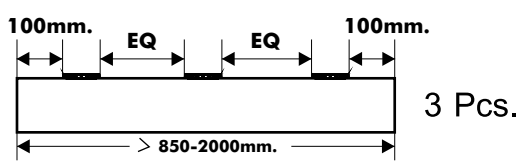

EXTREME

Night table+plug 30 cm.

CONNECT SYSTEM

i

40mm.

☹️

X

EQ

😊

✓

HARDWARE

X 4

F+M4x16mm.

X 8

X 2

P+M4x16mm.

X 2

F+M4x30mm.

X 3

P+M4x60mm.

X 4

-LAMP SET

X 5

X 5