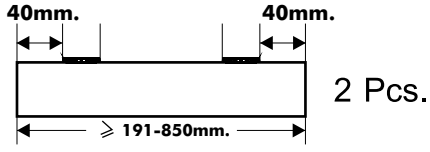

EXTREME

Night table+plug 30 cm.

CONNECT SYSTEM

i

40mm.

☹️

X

EQ

😊

✓

HARDWARE

X 4

F+M4x16mm.

X 8

X 2

P+M4x16mm.

X 2

F+M4x30mm.

X 3

P+M4x60mm.

X 4

-LAMP SET

X 5

X 5