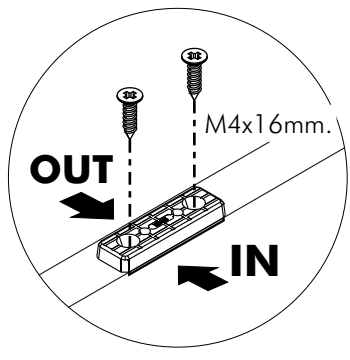

EXTREME

Night table+plug 30 cm.

CONNECT SYSTEM

i

40mm.

☹️

X

EQ

😊

✓

HARDWARE

X 4

F+M4x16mm.

X 8

X 2

P+M4x16mm.

X 2

F+M4x30mm.

X 3

P+M4x60mm.

X 4

-LAMP SET

X 5

X 5