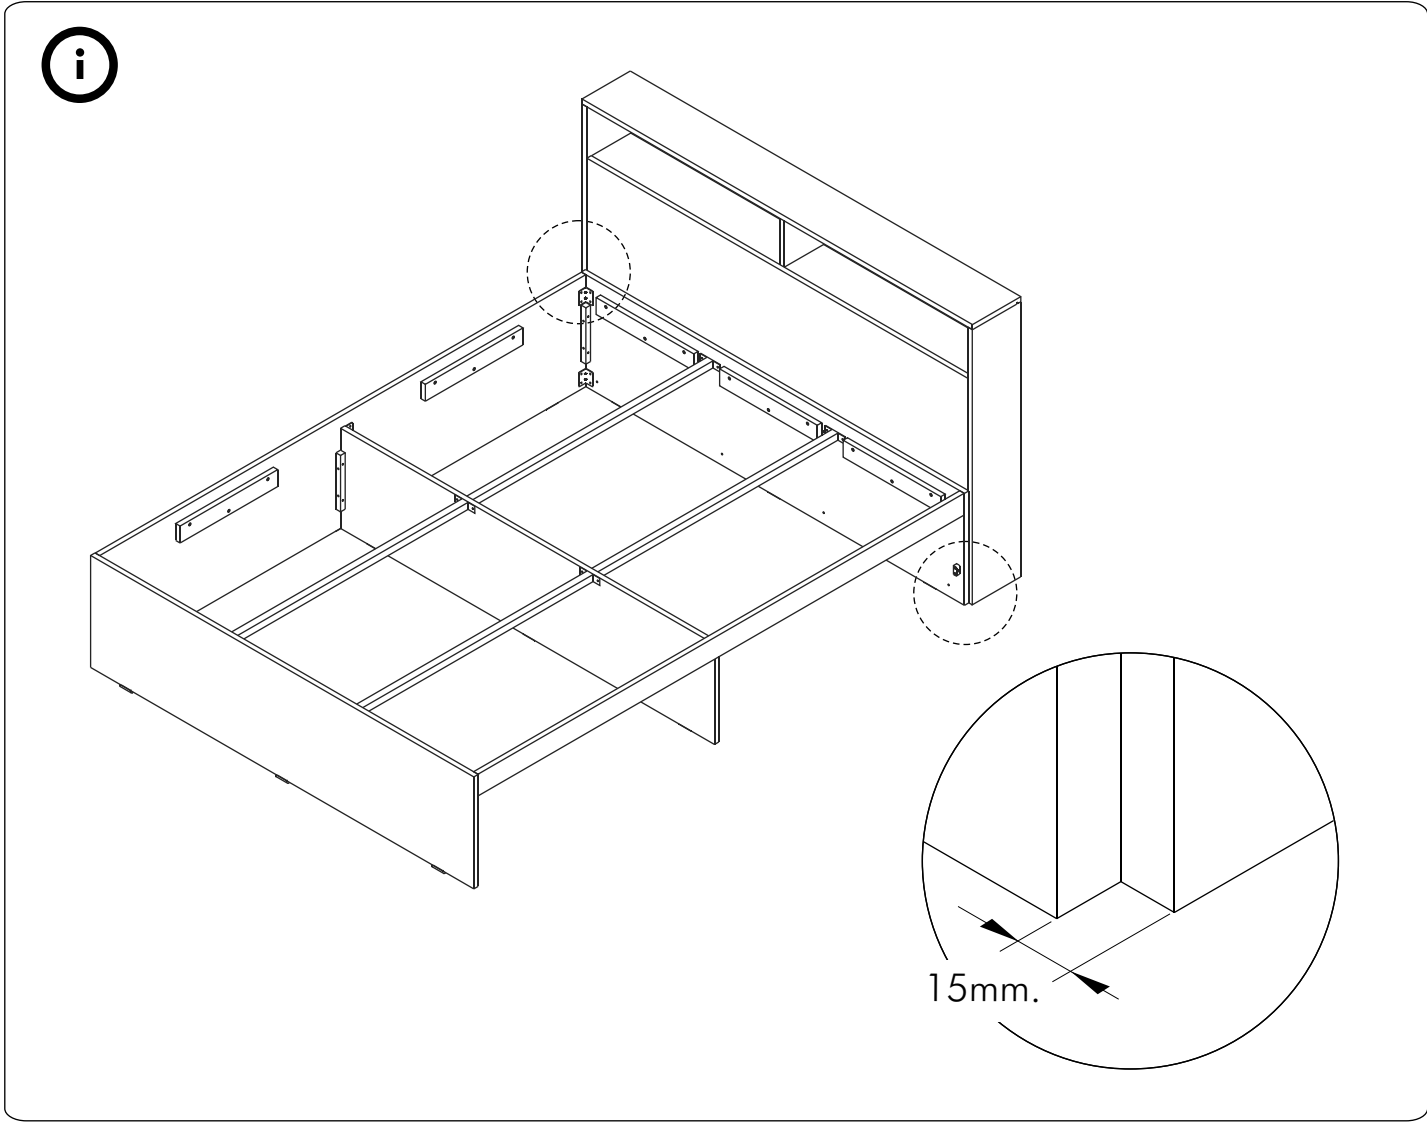

EXTREME

Headboard 5 ft

CONNECT SYSTEM

HARDWARE

-BODY SET

x 2

M4x16mm.

x 2

x 10

M4x16mm.

x 20

x 3