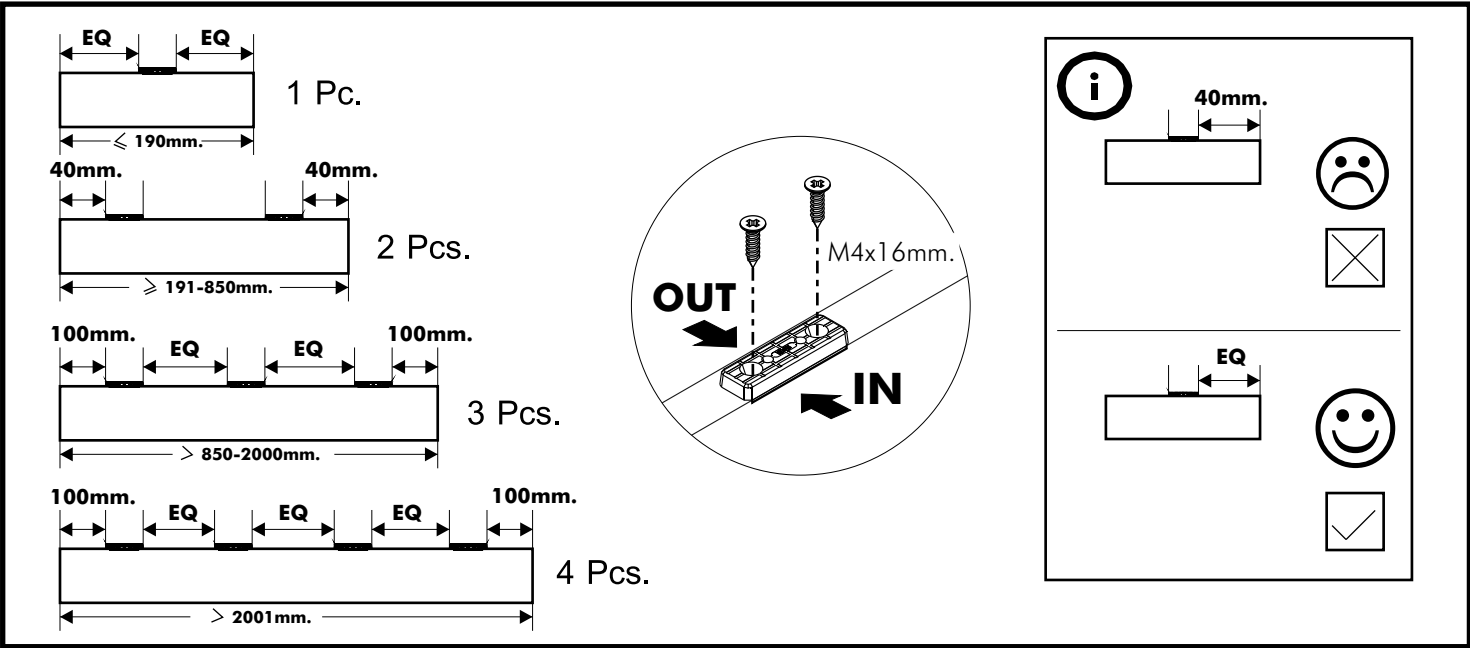

EXTREME

Headboard 5 ft

CONNECT SYSTEM

HARDWARE

-BODY SET

x 2

M4x16mm.

x 2

x 10

M4x16mm.

x 20

x 3