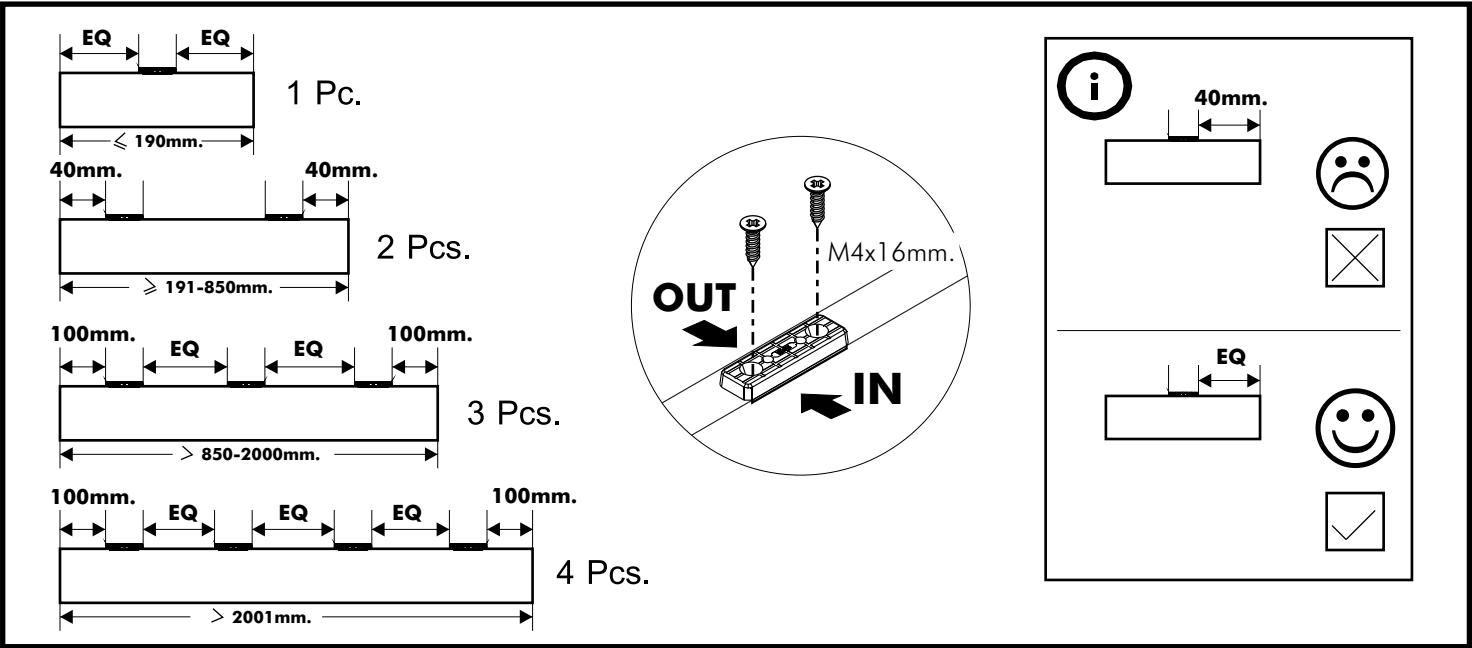

EXTREME

Panel headboard 5 FT.

CONNECT SYSTEM

HARDWARE

-BODY SET

X 4

F+M4x16mm.

X 8

X 4

P+M4x16mm.

X 4

1.