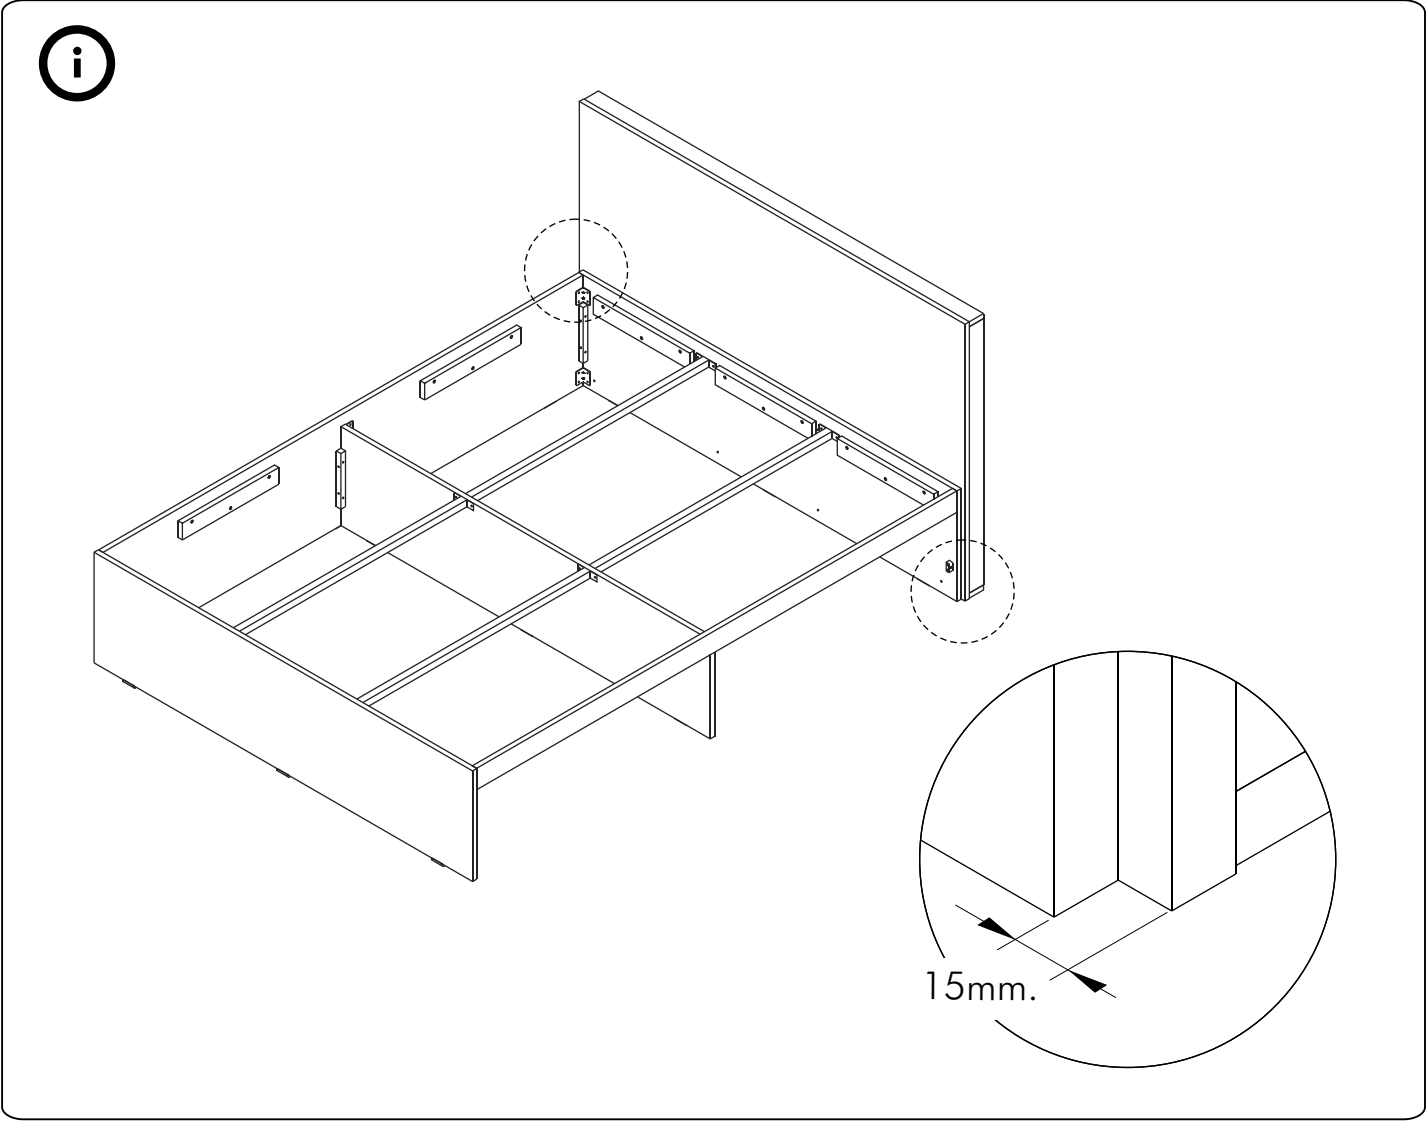

EXTREME

Panel headboard 5 FT.

CONNECT SYSTEM

HARDWARE

-BODY SET

X 4

F+M4x16mm.

X 8

X 4

P+M4x16mm.

X 4

1.