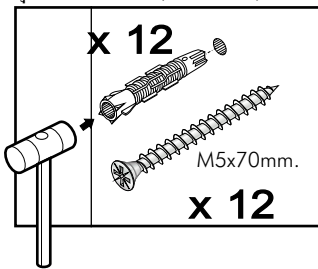

ไม้พลาสติกคอนกรีต(ผนังคอนกรีต)