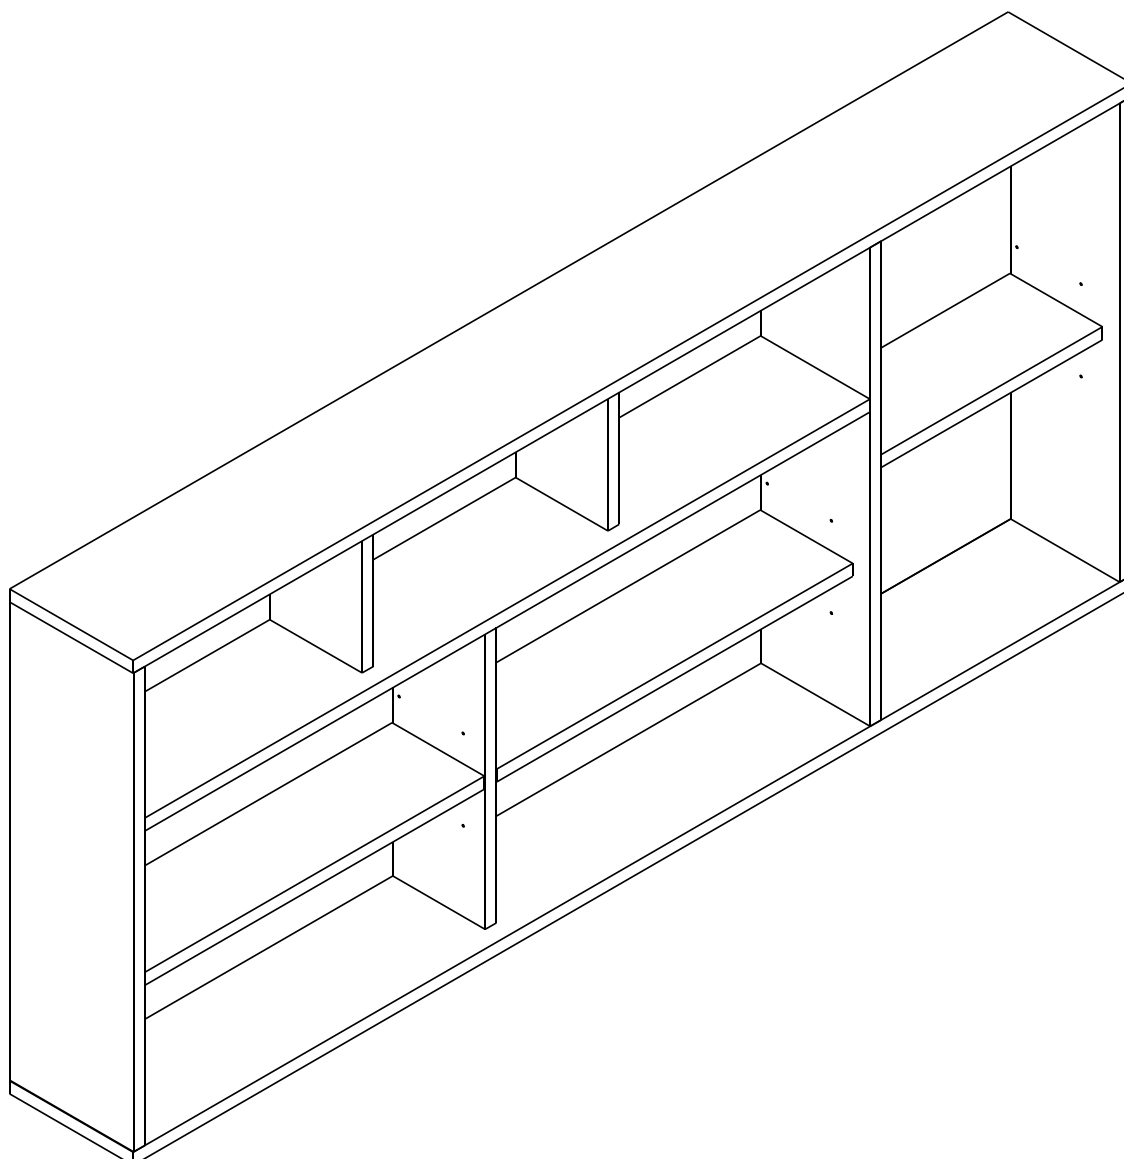

EXTREME

Headboard Shelf 160 cm.

CONNECT SYSTEM

1

2

(Connecting bolts)

3

WHEN FITTING CAMS
ENSURE STARTING POSITION IS CORRECT
BEFORE YOU INSERT CONNECTING BOLT
TURN CLOCKWISE UNTIL SECURE

✓				✗
↑				
	CORRECT	WRONG		

M3.5x20mm.

M3.5x20mm.

HARDWARE

-BODY SET

X 8

X 8

#8x35