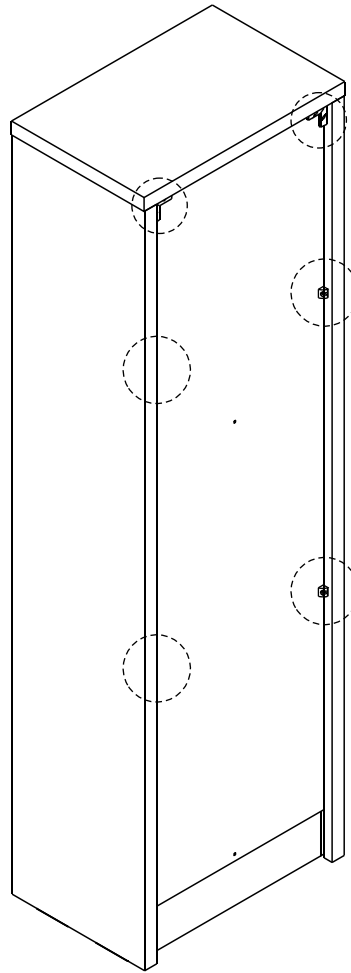

EXTREME

Storage Night Table 30 cm.

CONNECT SYSTEM

HARDWARE

-BODY SET

x 6

x 6

8x35mm.

M3.5x20mm.

x 8

x 4

ASSEMBLY

-BODY SET

1.

2.

3.

4.

5.

6.

32 mm.

12 mm.

L

R

32 mm.

12 mm.

46.5 mm.

26 mm.

Ø3x3

46.5 mm.

26 mm.

Ø3x3