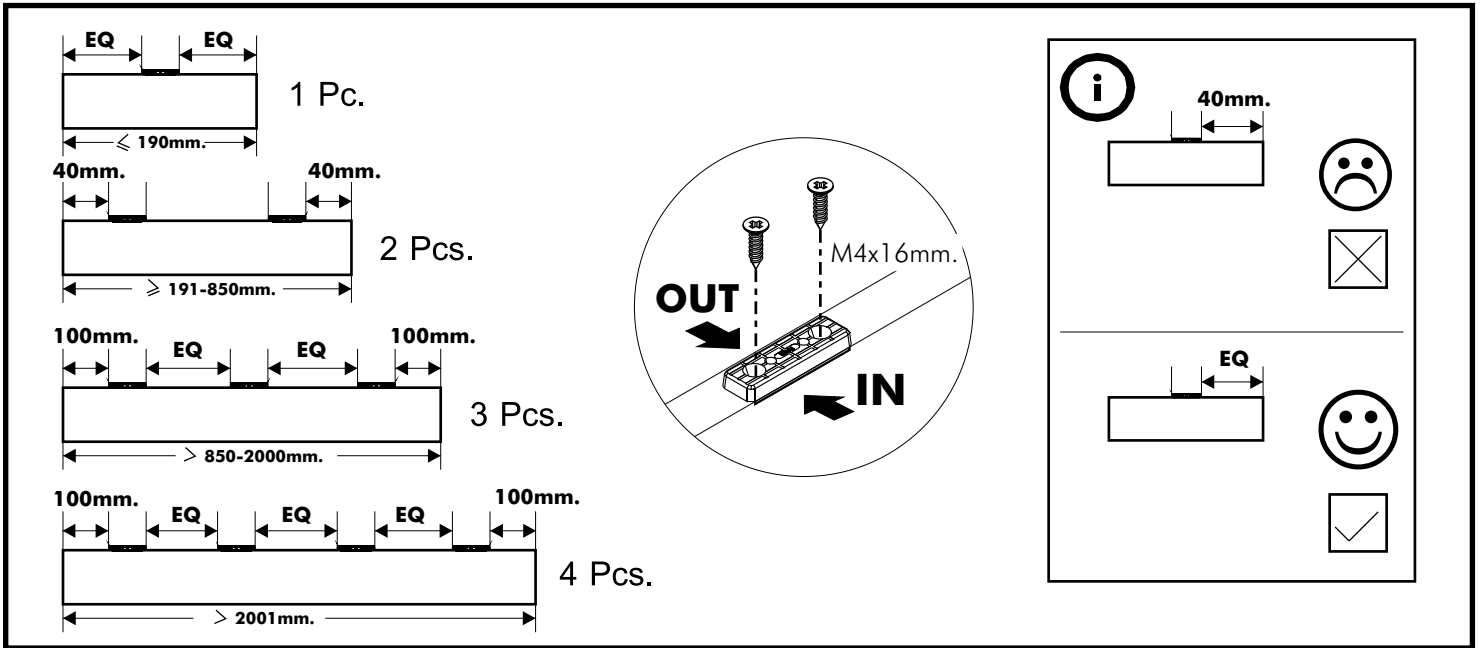

EXTREME

Storage Night Table 30 cm.

CONNECT SYSTEM

HARDWARE

-BODY SET

x 6

x 6

8x35mm.

M3.5x20mm.

x 8

x 4

ASSEMBLY

-BODY SET

1.

2.

3.

4.

5.

6.

32 mm.

12 mm.

L

R

32 mm.

12 mm.

46.5 mm.

26 mm.

Ø3x3

46.5 mm.

26 mm.

Ø3x3