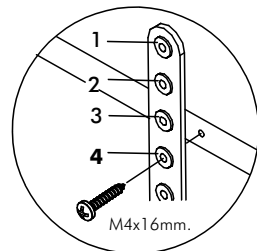

EXTREME

Storage Night Table 30 cm.

CONNECT SYSTEM

HARDWARE

-BODY SET

x 6

x 6

8x35mm.

M4x16mm.

x 24

x 4

x 2

x 4

M4x16mm.

x 3

x 1

M3.5x20mm.

x 8

x 4

ASSEMBLY

-BODY SET

1.

2.

3.

4.

5.

6.

32 mm.

12 mm.

L

R

32 mm.