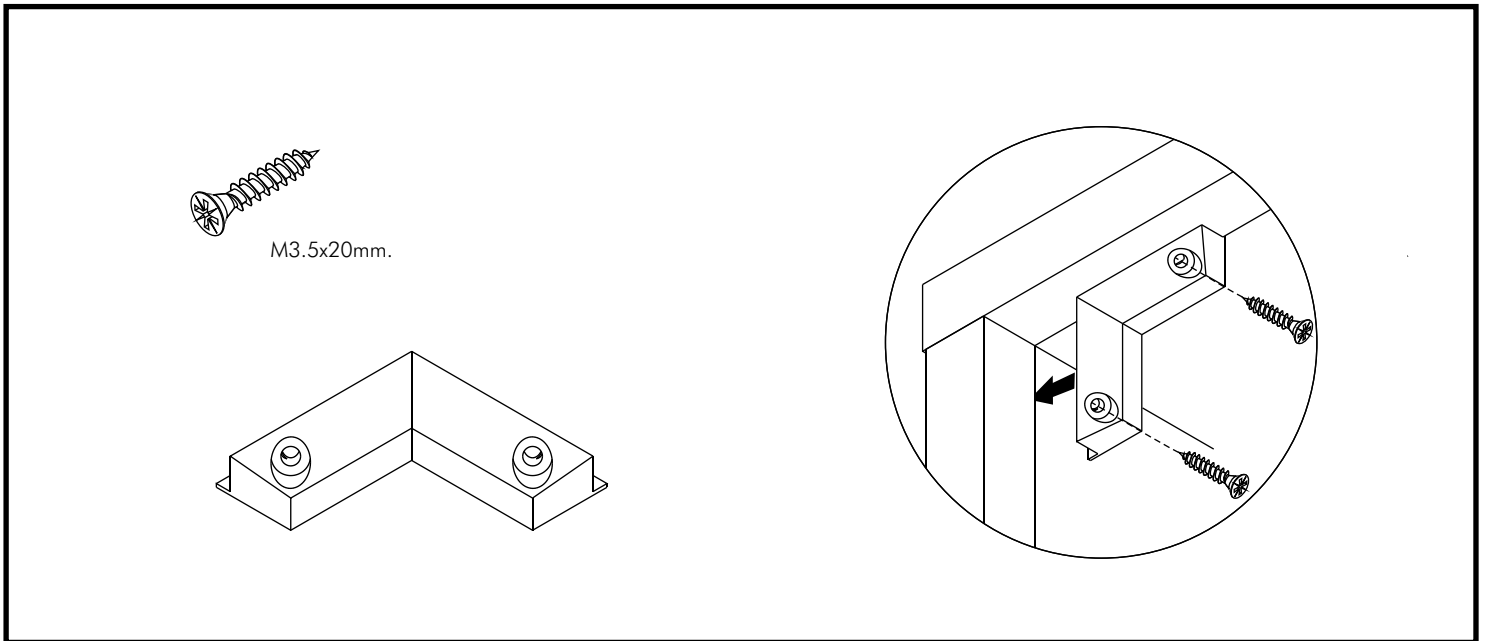

EXTREME

Storage Night Table 30 cm.

CONNECT SYSTEM

HARDWARE

-BODY SET

x 6

x 6

8x35mm.

M3.5x20mm.

x 8

x 4

ASSEMBLY

-BODY SET

1.

2.

3.

4.

5.

6.

32 mm.

12 mm.

L

R

32 mm.

12 mm.

46.5 mm.

26 mm.

Ø3x3

46.5 mm.

26 mm.

Ø3x3