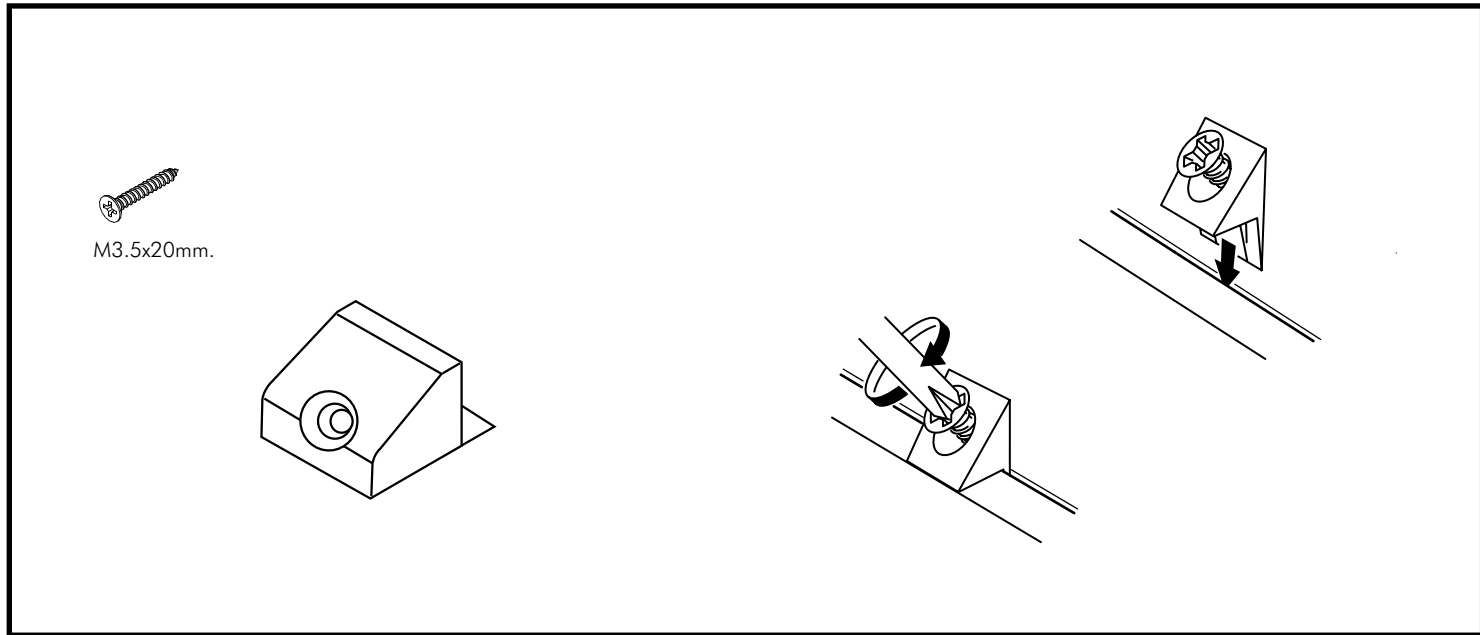

EXTREME

Storage Night Table 30 cm.

CONNECT SYSTEM

HARDWARE

-BODY SET

x 6

x 6

8x35mm.

M3.5x20mm.

x 8

x 4

ASSEMBLY

-BODY SET

1.

2.

3.

4.

5.

6.

32 mm.

12 mm.

L

R

32 mm.

12 mm.

46.5 mm.

26 mm.

Ø3x3

46.5 mm.

26 mm.

Ø3x3