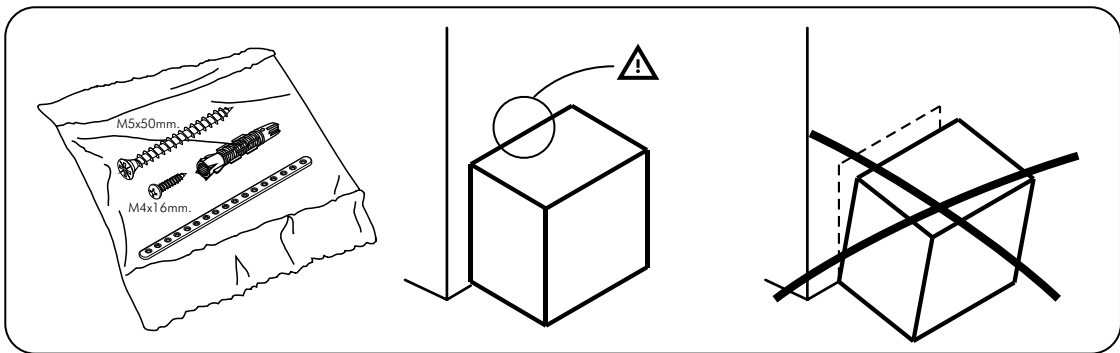

EXTREME

Storage Night Table 30 cm.

CONNECT SYSTEM

HARDWARE

-BODY SET

x 6

x 6

8x35mm.

x 12

x 4

x 1

M5x50mm.

x 1

x 2

M4x30mm.

x 2

M3.5x20mm.

x 8

x 4

ASSEMBLY

-BODY SET

1.

2.

3.

4.

5.

6.

32 mm.

12 mm.

L

R

32 mm.