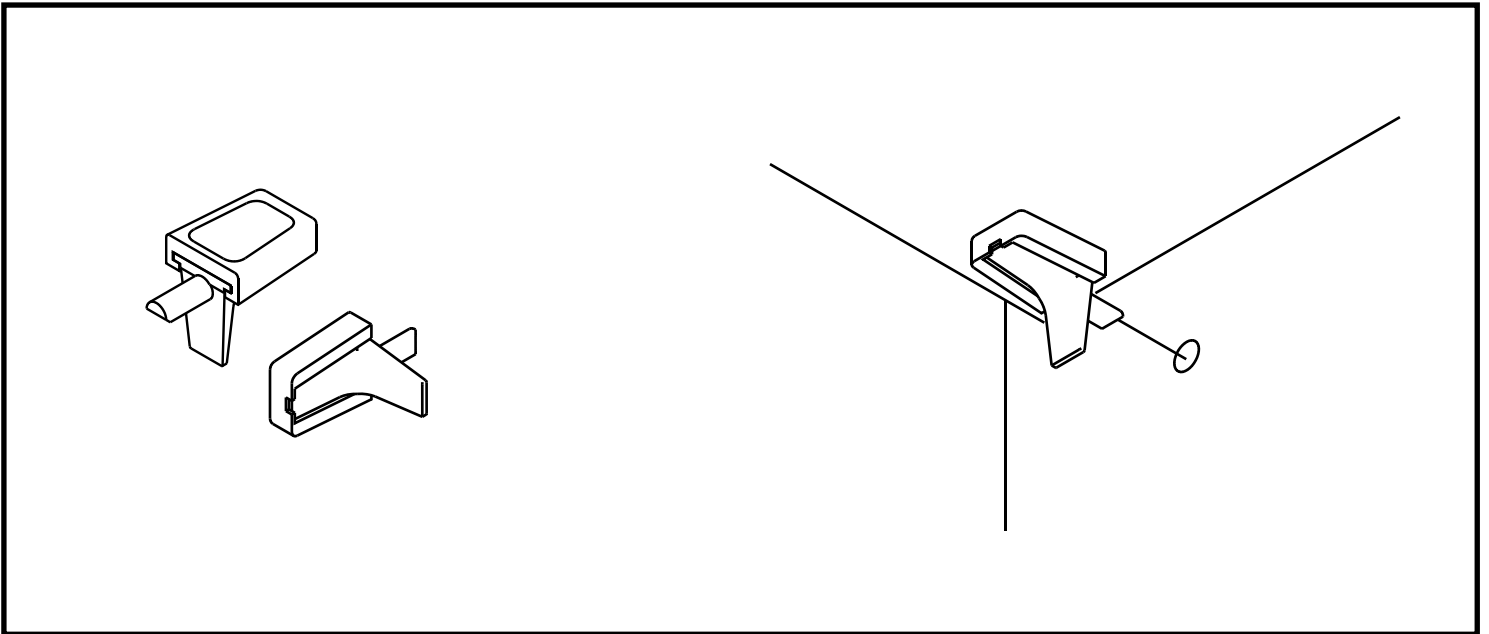

EXTREME

Storage Night Table 30 cm.

CONNECT SYSTEM

HARDWARE

-BODY SET

x 6

x 6

8x35mm.

x 12

x 4

x 1

M5x50mm.

x 1

x 2

M4x30mm.

x 2

M3.5x20mm.

x 8

x 4

ASSEMBLY

-BODY SET

1.

2.

3.

4.

5.

6.

32 mm.

12 mm.

L

R

32 mm.