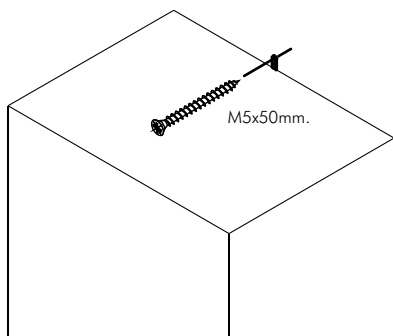

EXTREME

Storage Night Table 30 cm.

CONNECT SYSTEM

HARDWARE

-BODY SET

x 6

x 6

8x35mm.

M3.5x20mm.

x 8

x 4

ASSEMBLY

-BODY SET

1.

2.

3.

4.

5.

6.

32 mm.

12 mm.

L

R

32 mm.

12 mm.

46.5 mm.

26 mm.

Ø3x3

46.5 mm.

26 mm.

Ø3x3