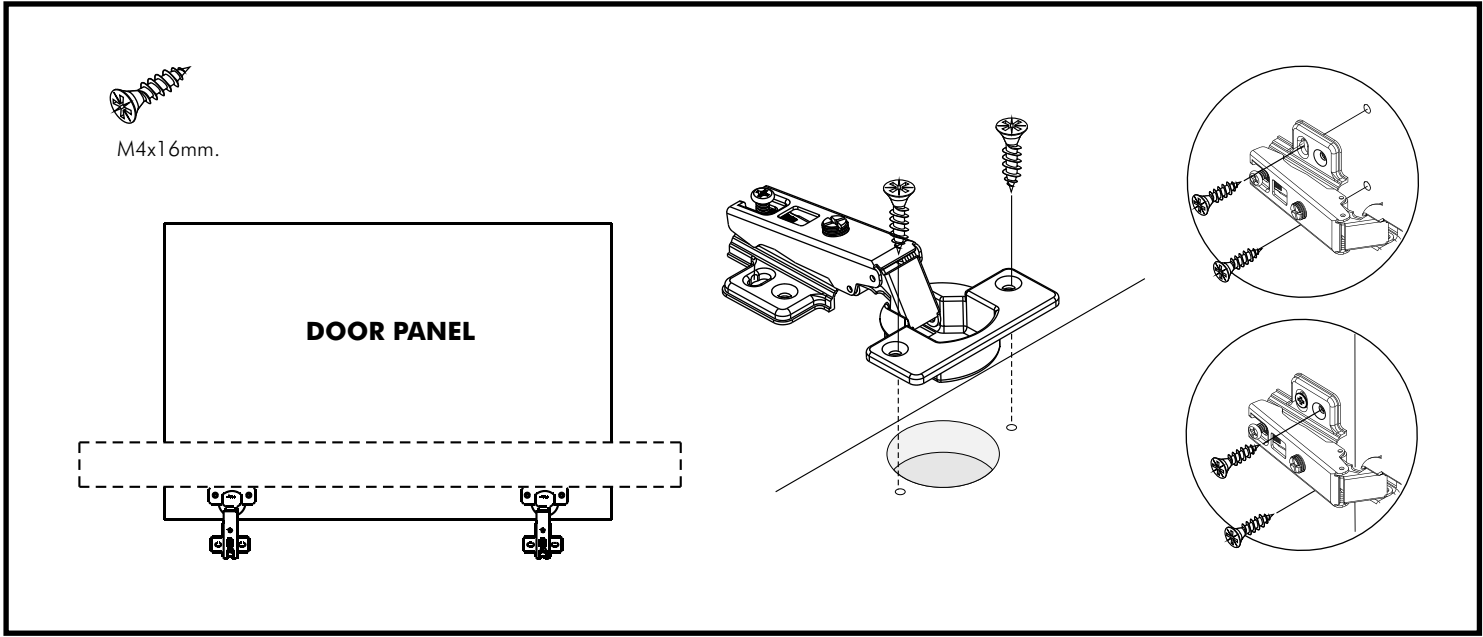

EXTREME

Glass door
Wooden door

CONNECT SYSTEM

HARDWARE

-DOOR SET

x 4

M4x16mm.

x 24

x 2

ASSEMBLY

-DOOR SET

1.

2.