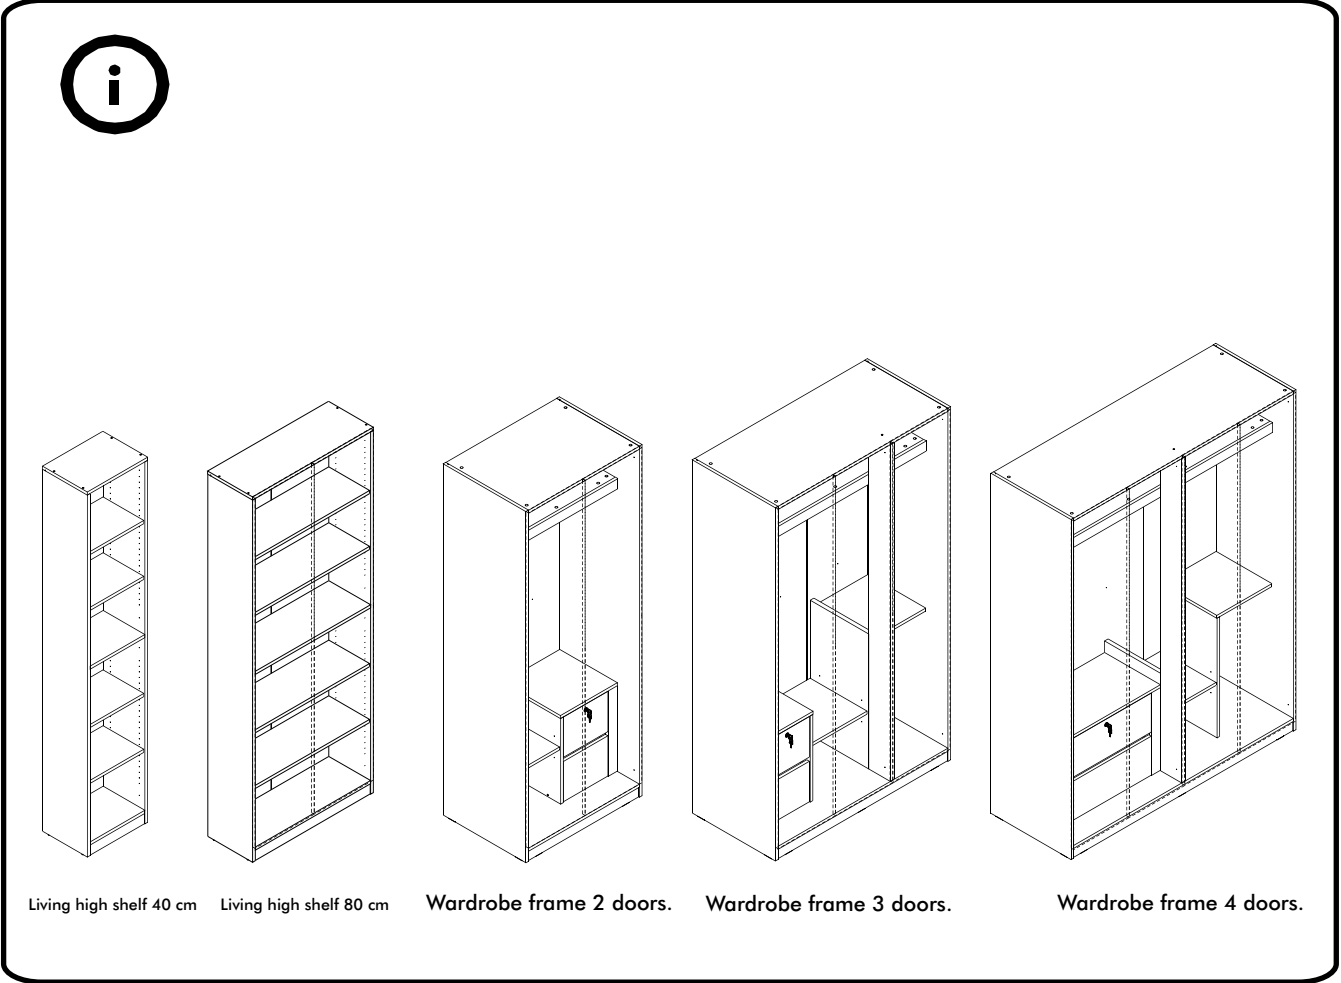

EXTREME

Glass door
Wooden door

CONNECT SYSTEM

HARDWARE

-DOOR SET

x 4

M4x16mm.

x 24

x 2

ASSEMBLY

-DOOR SET

1.

2.