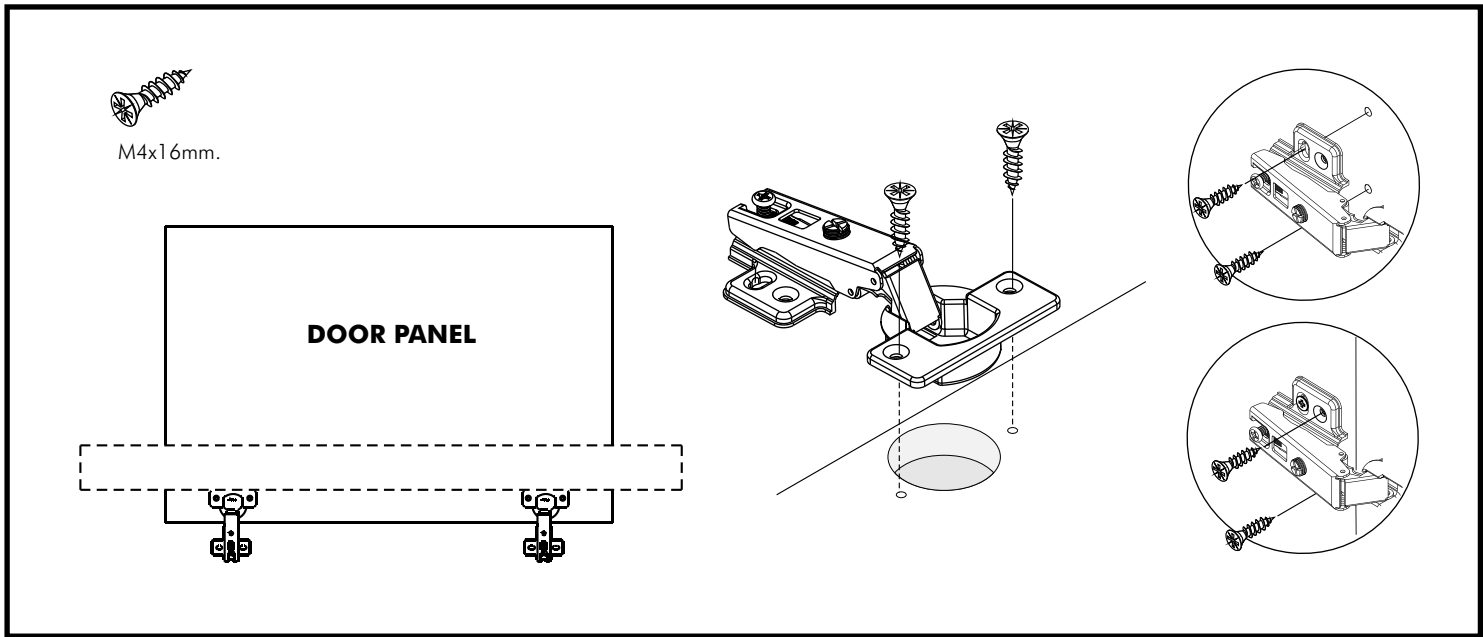

EXTREME

Glass door
Wooden door

CONNECT SYSTEM

HARDWARE

-DOOR SET

x 4

M4x16mm.

x 24

x 2

ASSEMBLY

-DOOR SET

1.

2.