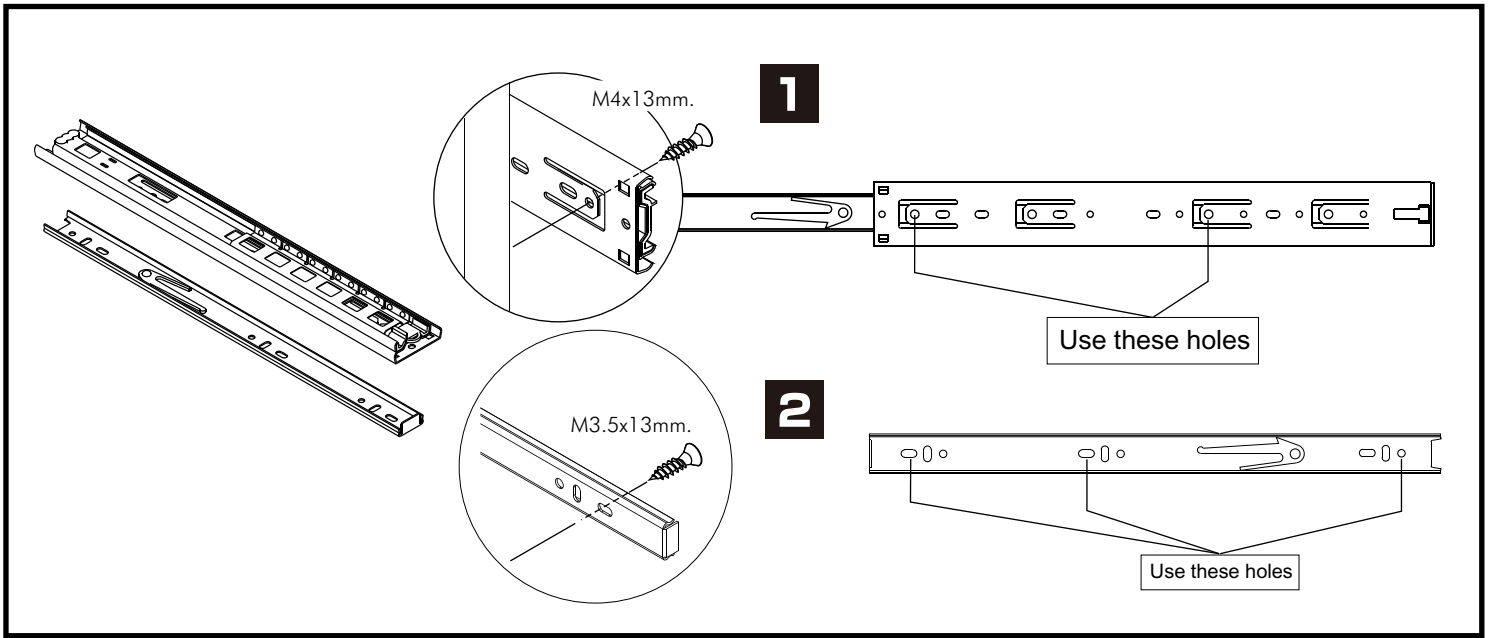

EXTREME

Bed 3.5 ft.

CONNECT SYSTEM

HARDWARE

-BODY SET

x 22

x 22

8x35mm.

x 29

M4x30mm.

x 61

x 2

x 4

M4x50mm.

x 6

M4x30mm.