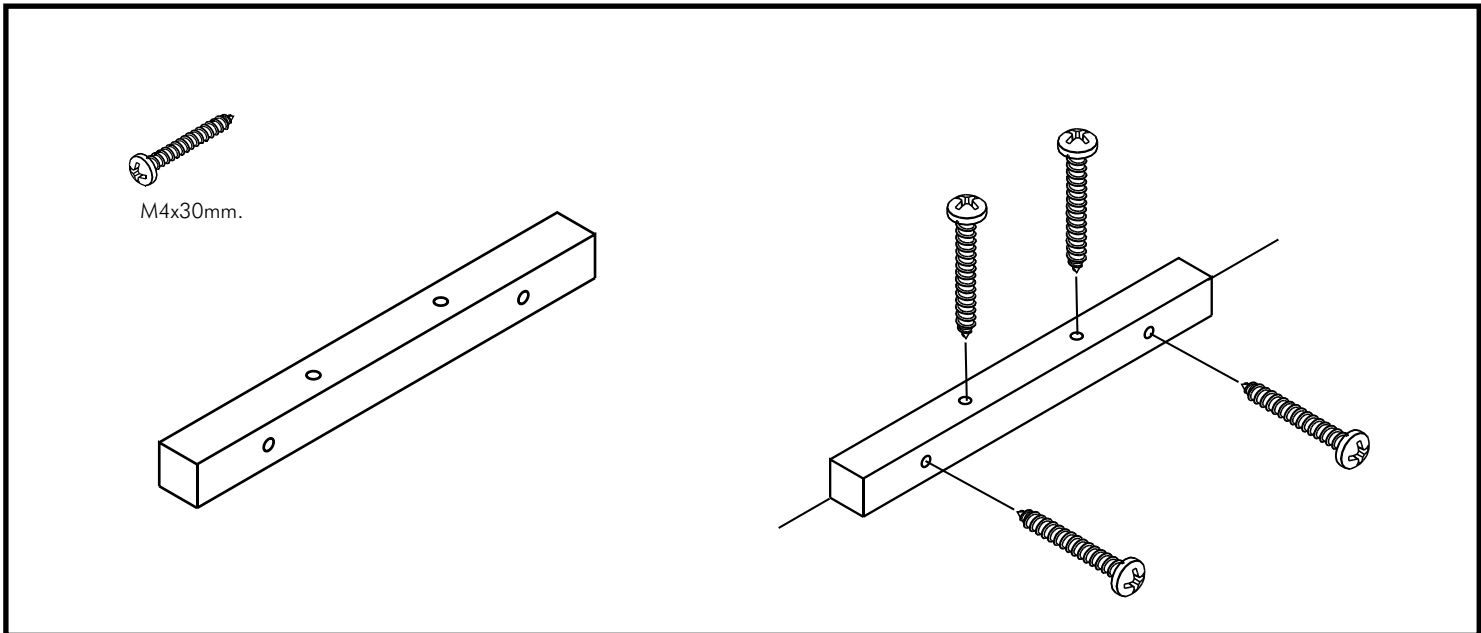

EXTREME

Bed 3.5 ft.

CONNECT SYSTEM

HARDWARE

-BODY SET

x 22

x 22

8x35mm.

x 29

M4x30mm.

x 61

x 2

x 4

M4x50mm.

x 6

M4x30mm.