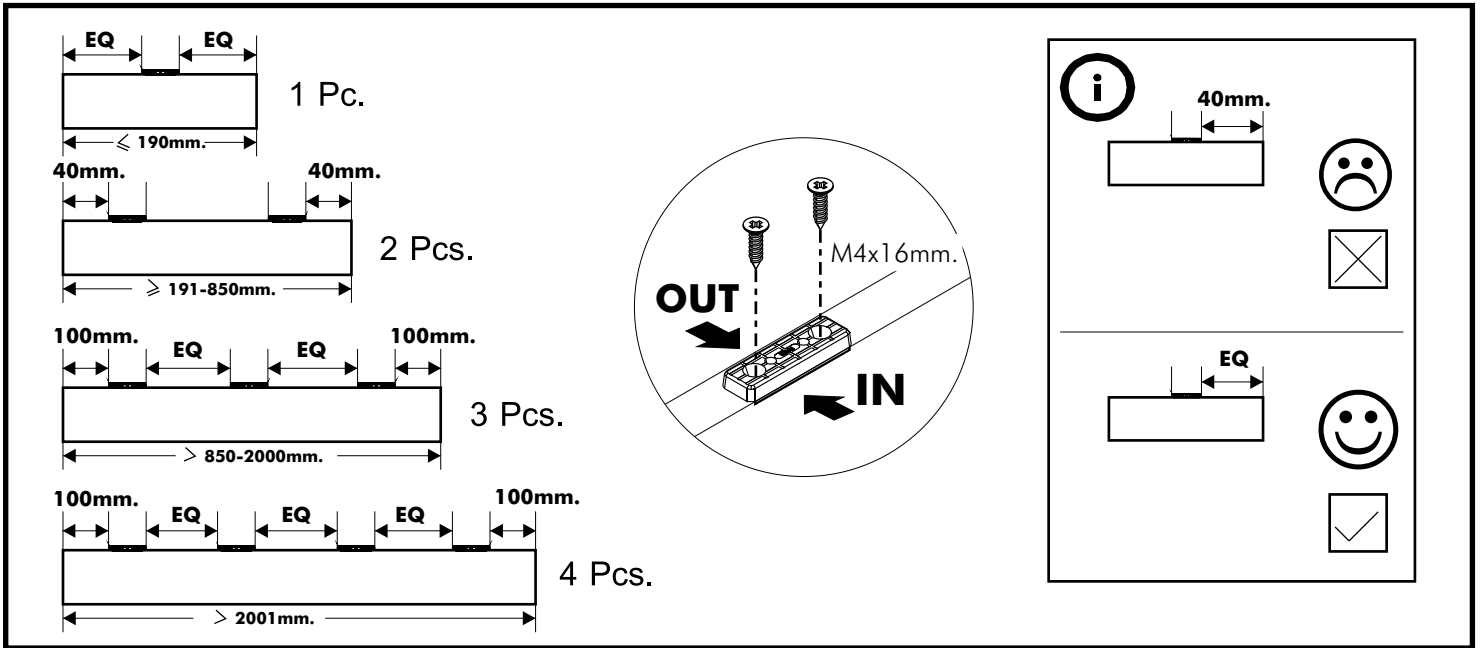

EXTREME

Bed 3.5 ft.

CONNECT SYSTEM

HARDWARE

-BODY SET

x 22

x 22

8x35mm.

x 29

M4x30mm.

x 61

x 2

x 4

M4x50mm.

x 6

M4x30mm.

x 16

M4x16mm.

x 26

No.1

x 2

x 13

M4x16mm.

x 66

M4x13mm.

x 12

ASSEMBLY

-DOWN BODY SET

1.

2.

ASSEMBLY

-DOWN DRAWER SET