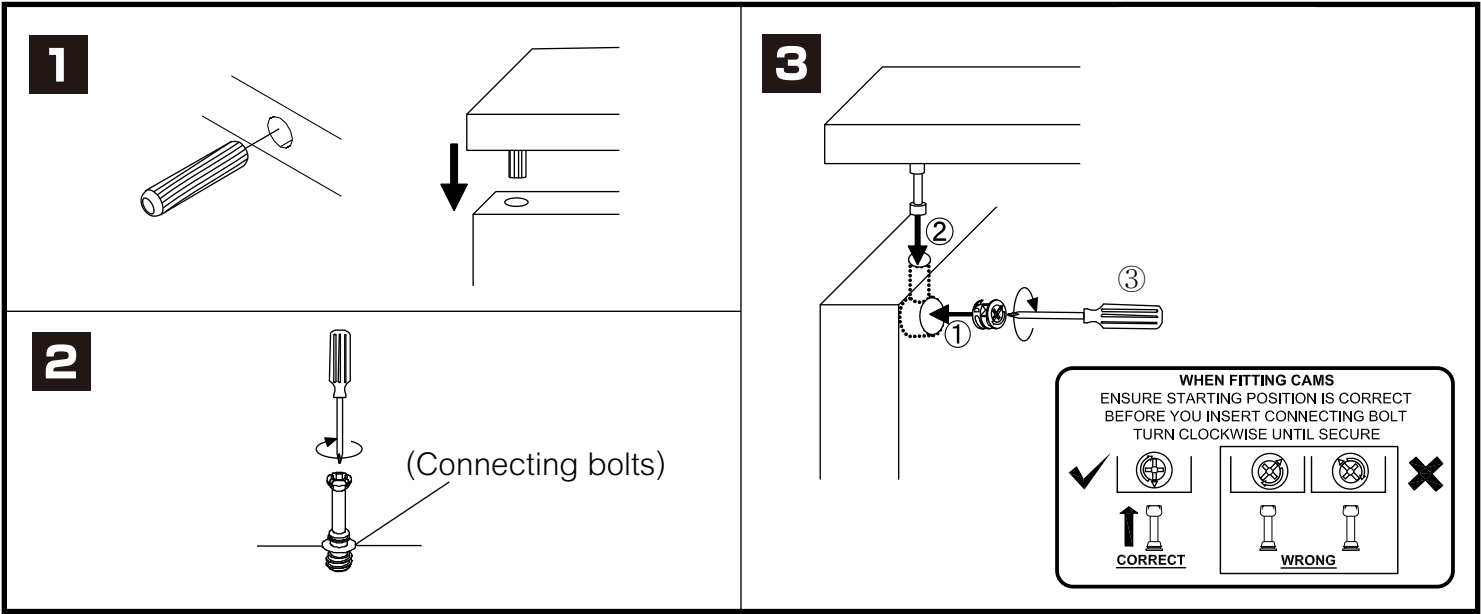

EXTREME

Bed 3.5 ft.

CONNECT SYSTEM

HARDWARE

-BODY SET

x 22

x 22

8x35mm.