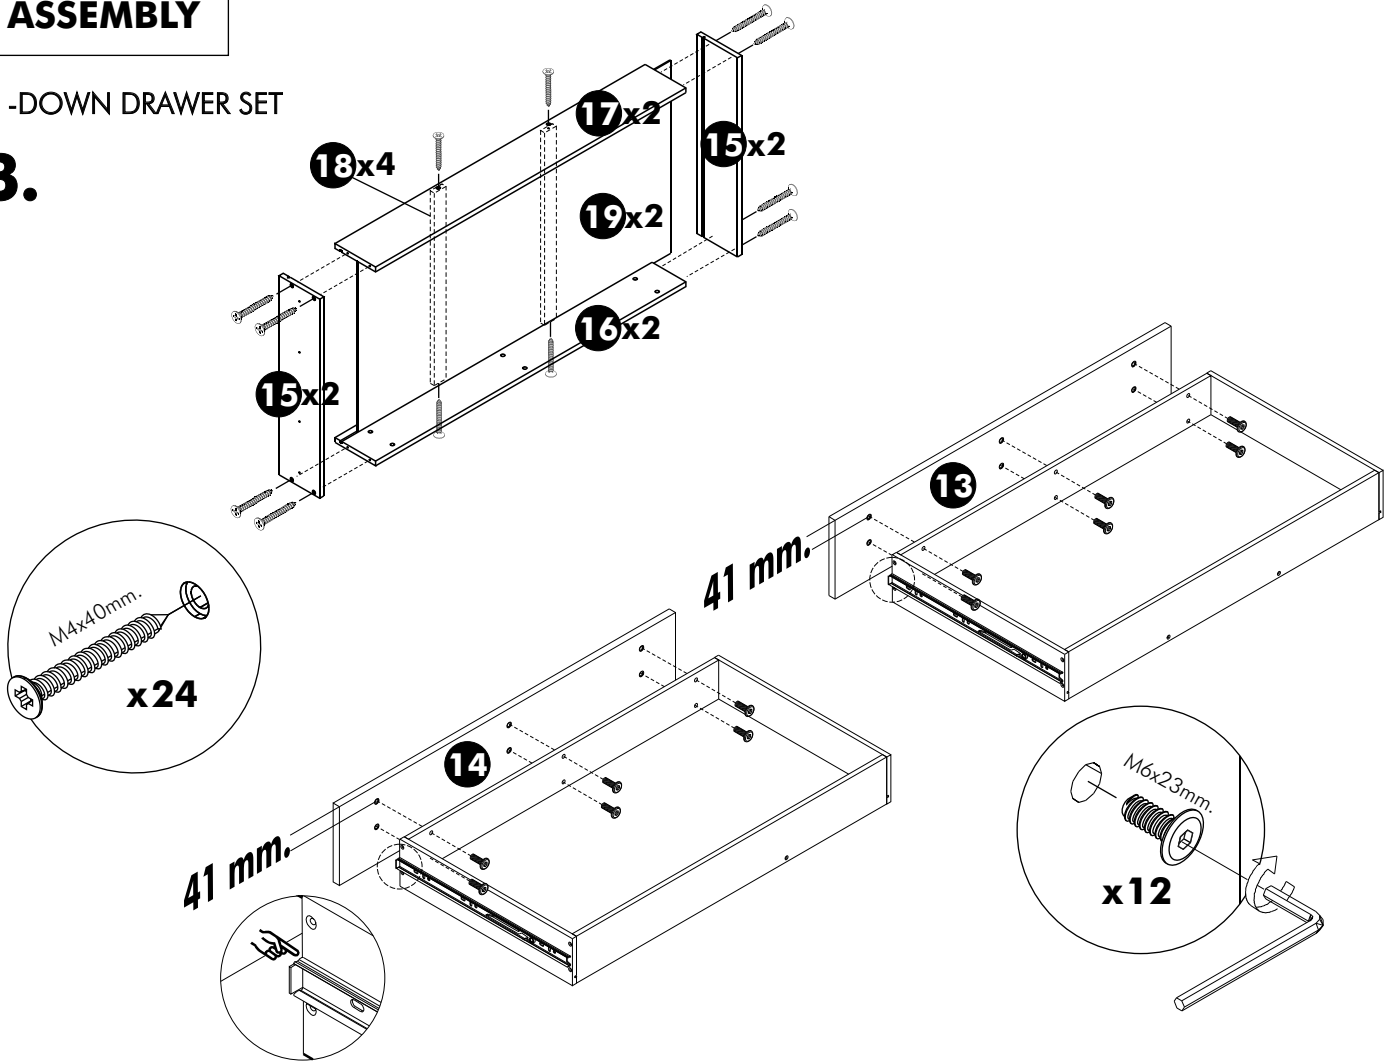

ASSEMBLY

-DOWN DRAWER SET

3.