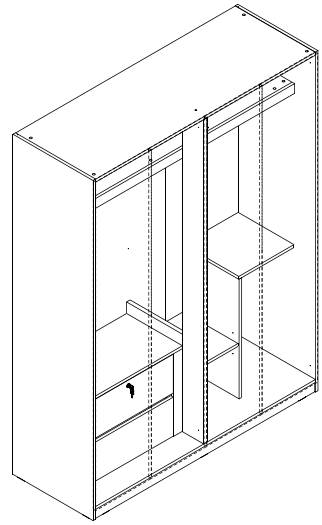

EXTREME

Glass door
Wooden door

CONNECT SYSTEM

Living high shelf 40 cm

Living high shelf 80 cm

Wardrobe frame 2 doors.

Wardrobe frame 3 doors.

Wardrobe frame 4 doors.

HARDWARE

-DOOR SET

x 4

M4x16mm.

x 24

x 2

ASSEMBLY

-DOOR SET