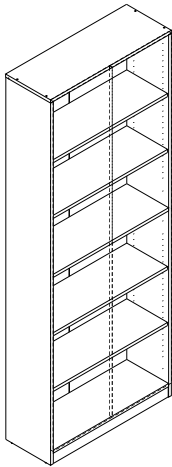

EXTREME

Glass door
Wooden door

CONNECT SYSTEM

Living high shelf 40 cm

Living high shelf 80 cm

Wardrobe frame 2 doors.

Wardrobe frame 3 doors.

Wardrobe frame 4 doors.

HARDWARE

-DOOR SET

x 4

M4x16mm.

x 24

x 2

ASSEMBLY

-DOOR SET