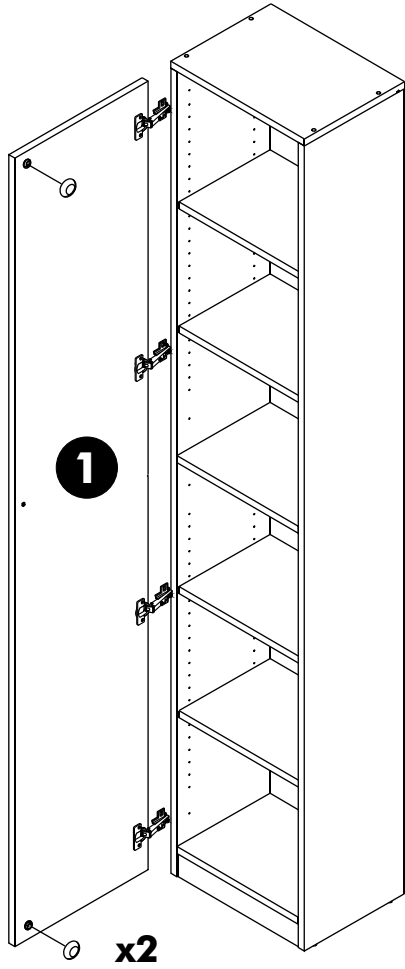

ASSEMBLY

-DOOR SET

1.