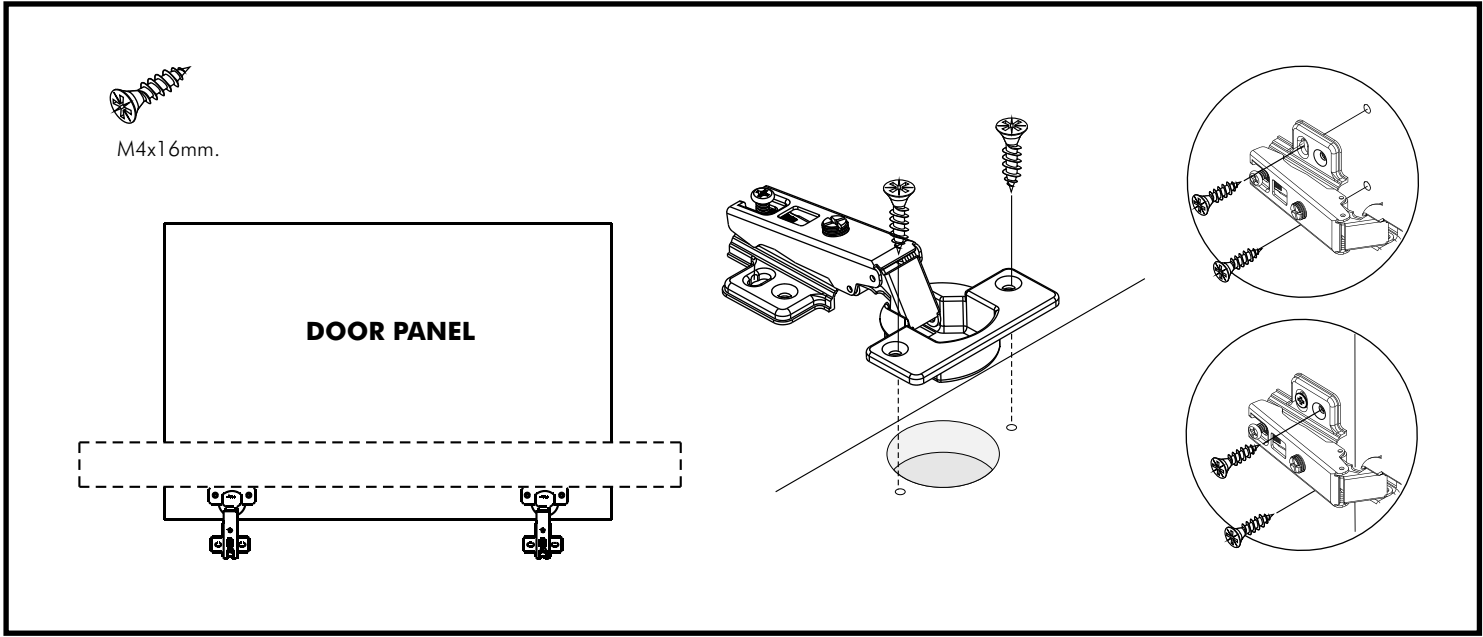

EXTREME

Glass door
Wooden door

CONNECT SYSTEM

Living high shelf 40 cm

Living high shelf 80 cm

Wardrobe frame 2 doors.

Wardrobe frame 3 doors.

Wardrobe frame 4 doors.

HARDWARE

-DOOR SET

x 4

M4x16mm.

x 24

x 2

ASSEMBLY

-DOOR SET