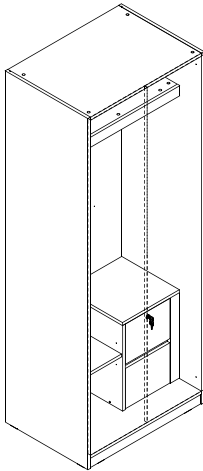

EXTREME

Glass door
Wooden door

CONNECT SYSTEM

Living high shelf 40 cm

Living high shelf 80 cm

Wardrobe frame 2 doors.

Wardrobe frame 3 doors.

Wardrobe frame 4 doors.

HARDWARE

-DOOR SET

x 4

M4x16mm.

x 24

x 2

ASSEMBLY

-DOOR SET