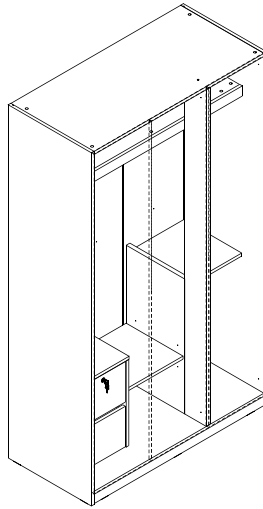

EXTREME

Glass door
Wooden door

CONNECT SYSTEM

Living high shelf 40 cm

Living high shelf 80 cm

Wardrobe frame 2 doors.

Wardrobe frame 3 doors.

Wardrobe frame 4 doors.

HARDWARE

-DOOR SET

x 4

M4x16mm.

x 24

x 2

ASSEMBLY

-DOOR SET