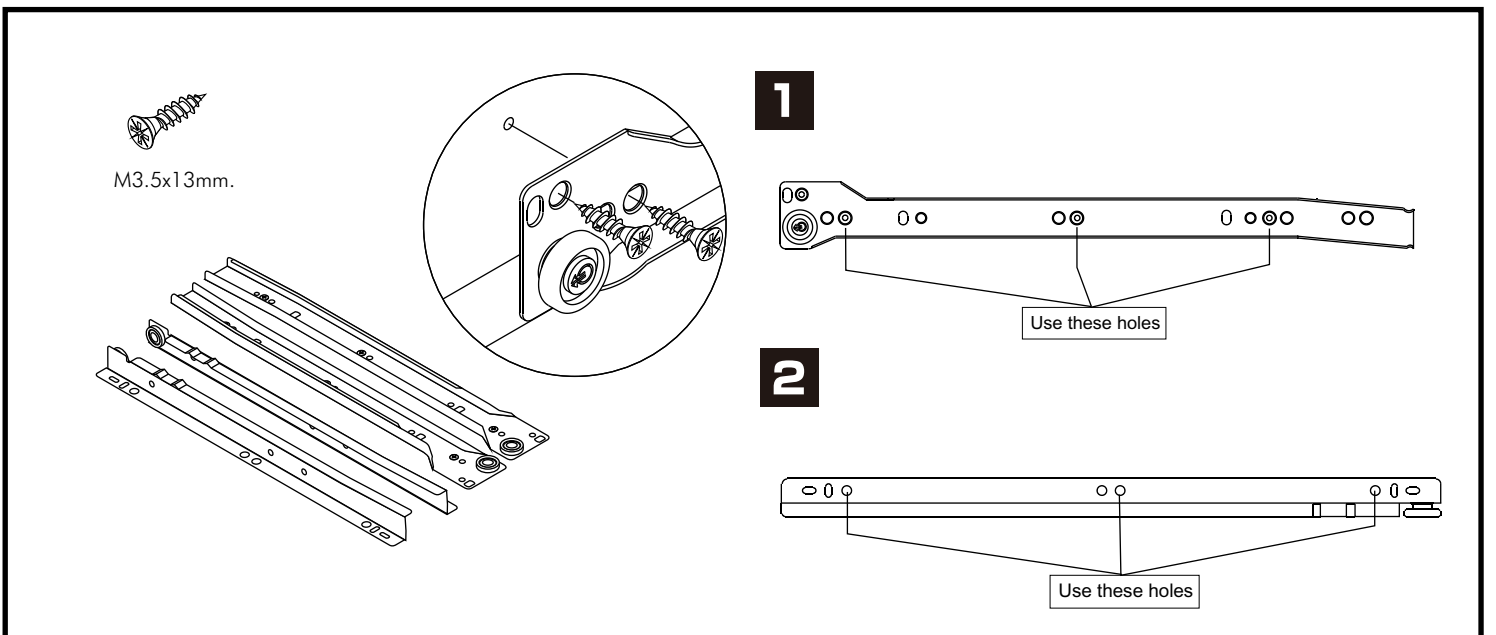

EXTREME

Wardrobe frame 4 doors.

CONNECT SYSTEM

M3.5x20mm.

M4x30mm.

x2

The Standard for identifying which mounted safety fall protection fitting to use **Note : That children's products must be installed with all anti-falling fittings.**

■ Mounted fall protection fittings

■ Category : Cabinet with open doors

■ Category : Chest of drawers

■ Category : Sliding door cabinet / Open cabinet

HARDWARE

-BODY SET

x 26

x 26

8x35mm.

x 39

M4x50mm.

x 5

x 2

x 4

x 2

M4x25mm.

5x3/4"

x 4

ASSEMBLY

-BODY SET

1.

2.

3.

4.