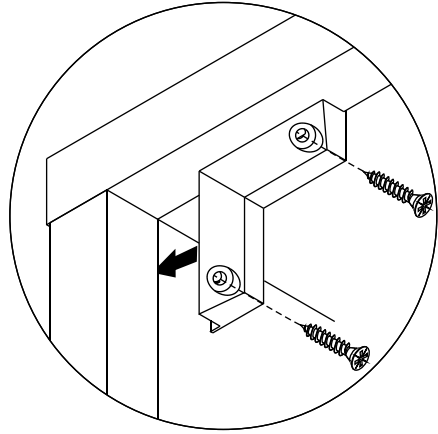

EXTREME

Wardrobe frame 4 doors.

CONNECT SYSTEM

M3.5x20mm.

M4x30mm.

x2

The Standard for identifying which mounted safety fall protection fitting to use **Note : That children's products must be installed with all anti-falling fittings.**

■ Mounted fall protection fittings

■ Category : Cabinet with open doors

■ Category : Chest of drawers

■ Category : Sliding door cabinet / Open cabinet

HARDWARE

-BODY SET

x 26

x 26

8x35mm.

x 39

M4x50mm.

x 5

x 2

x 4

x 2

M4x25mm.

x 6

M4x16mm.

x 38

x 4

M3.5x13mm.

x 8

M4x16mm.

x 35