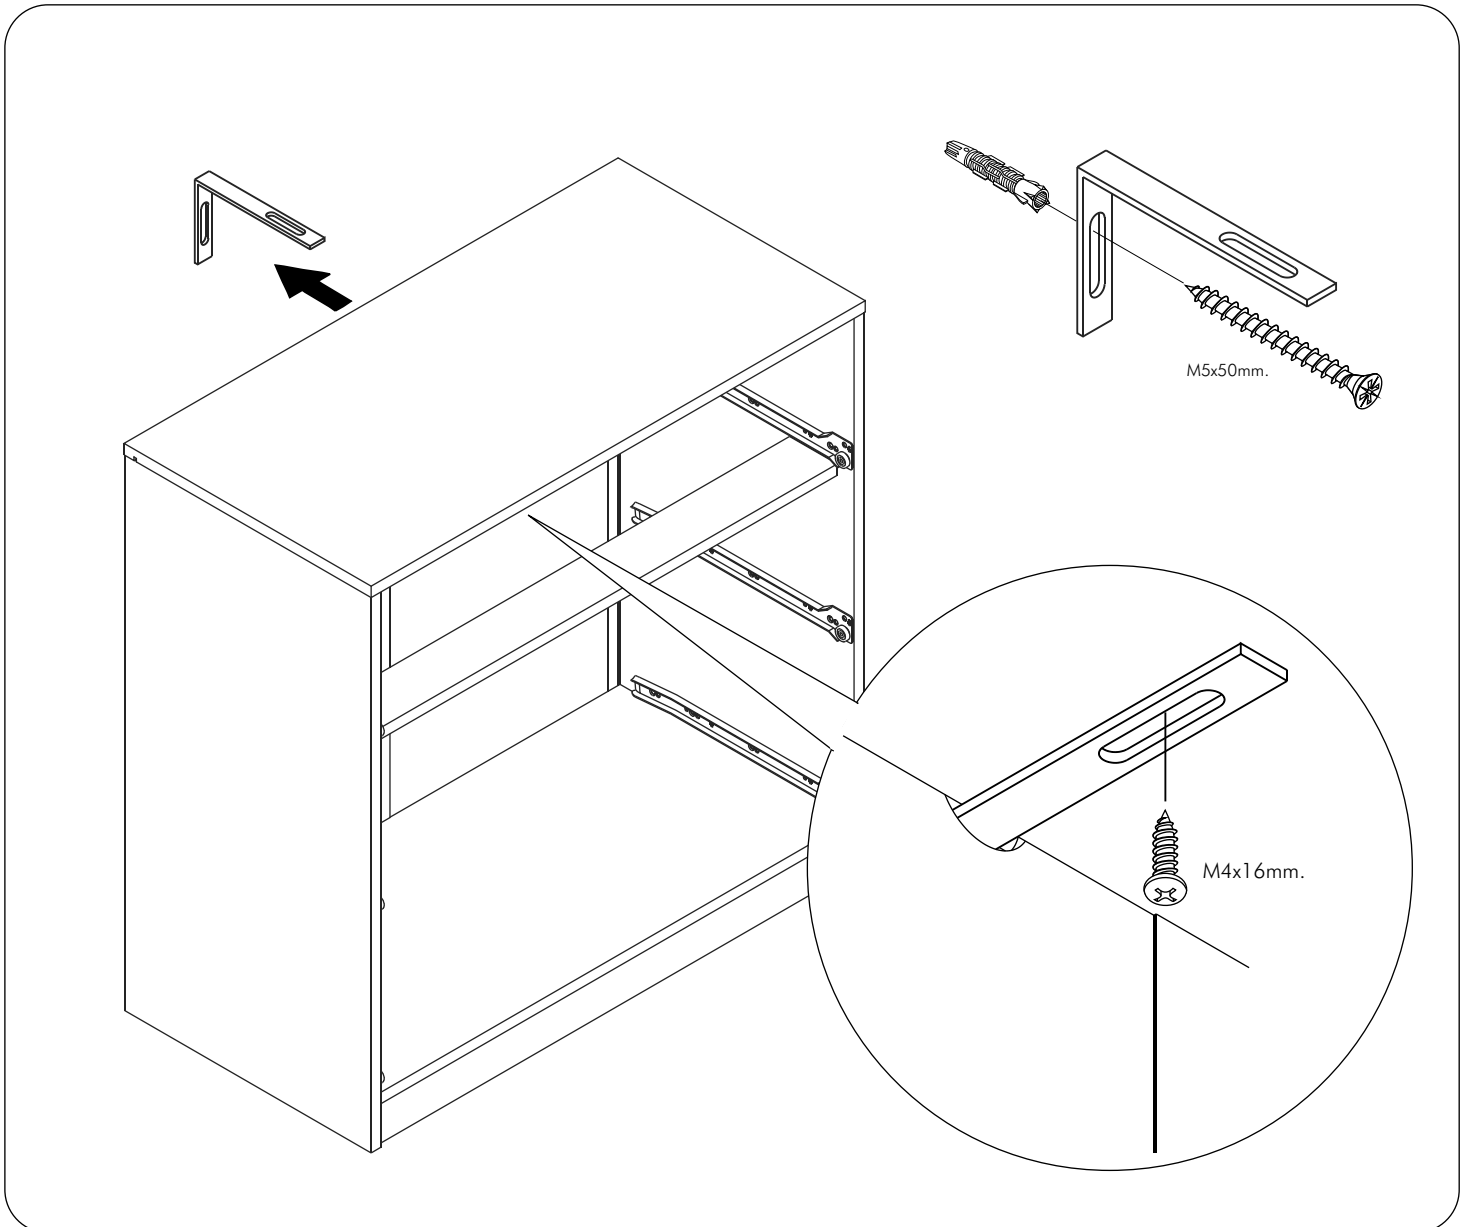

EXTREME

Wardrobe frame 4 doors.

CONNECT SYSTEM

M3.5x20mm.

M4x30mm.

x2

The Standard for identifying which mounted safety fall protection fitting to use **Note : That children's products must be installed with all anti-falling fittings.**

■ Mounted fall protection fittings

■ Category : Cabinet with open doors

■ Category : Chest of drawers

■ Category : Sliding door cabinet / Open cabinet

HARDWARE

-BODY SET

x 26

x 26