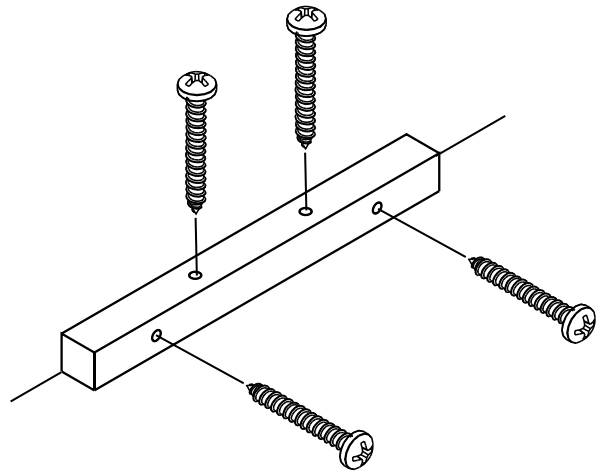

EXTREME

Wardrobe frame 4 doors.

CONNECT SYSTEM

M3.5x20mm.

M4x30mm.

x2

The Standard for identifying which mounted safety fall protection fitting to use **Note : That children's products must be installed with all anti-falling fittings.**

■ Mounted fall protection fittings

■ Category : Cabinet with open doors

■ Category : Chest of drawers

■ Category : Sliding door cabinet / Open cabinet

HARDWARE

-BODY SET

x 26

x 26

8x35mm.

x 39

M4x50mm.

x 5

x 2

x 4

x 2

M4x25mm.

5x3/4"

x 4

ASSEMBLY

-BODY SET

1.

2.

3.

4.