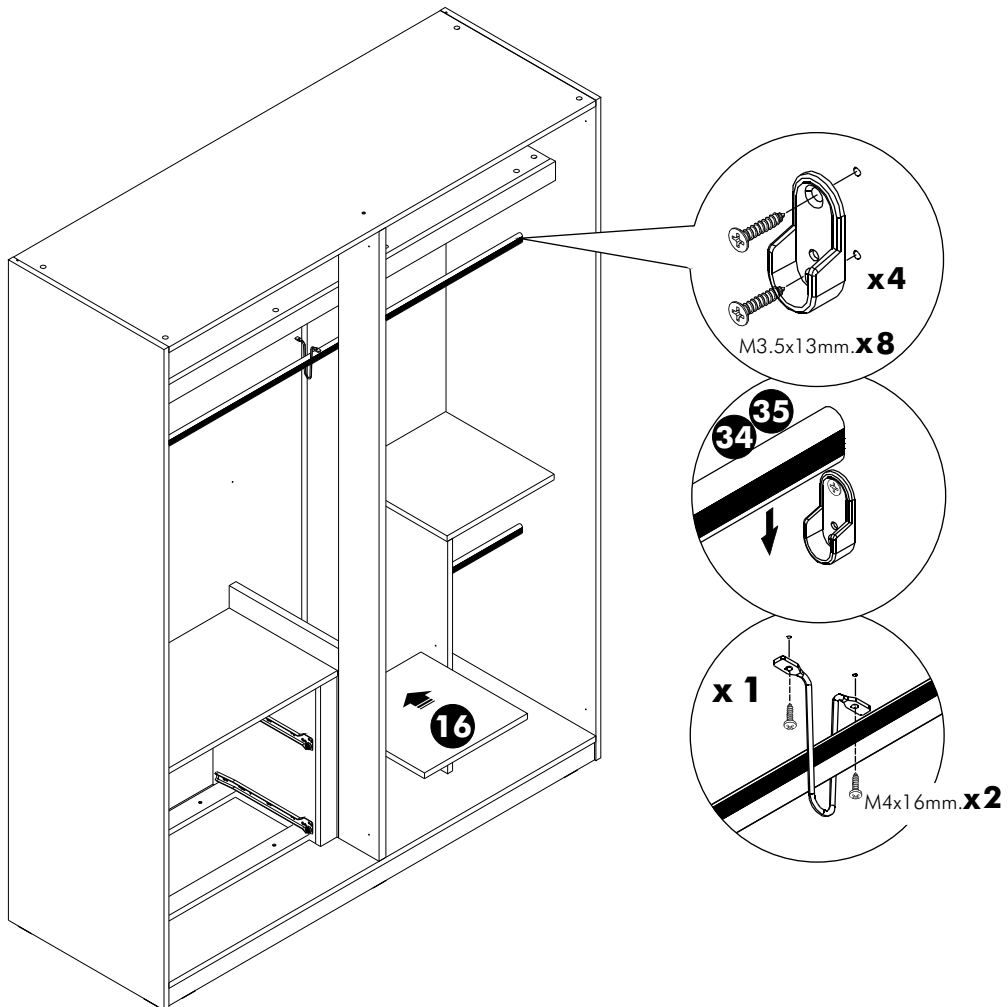

EXTREME

Wardrobe frame 4 doors.

CONNECT SYSTEM

M3.5x20mm.

M4x30mm.

x2

The Standard for identifying which mounted safety fall protection fitting to use **Note : That children's products must be installed with all anti-falling fittings.**

■ Mounted fall protection fittings

■ Category : Cabinet with open doors

■ Category : Chest of drawers

■ Category : Sliding door cabinet / Open cabinet

HARDWARE

-BODY SET

x 26

x 26

5x3/4"

x 4

ASSEMBLY

-BODY SET

1.

2.

3.

4.

5.

6.

7.

8.

9.

10.

11.

12.