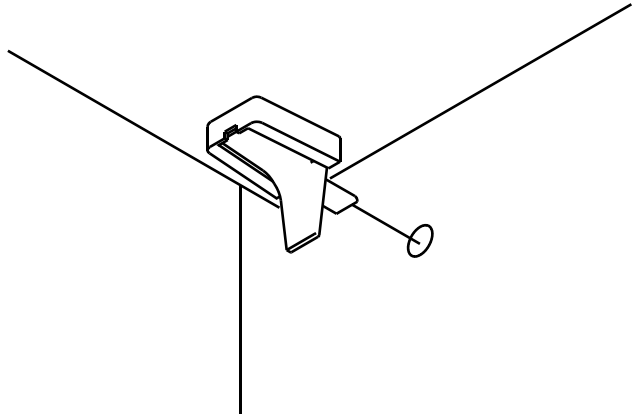

EXTREME

Wardrobe frame 4 doors.

CONNECT SYSTEM

M3.5x20mm.

M4x30mm.

x2

The Standard for identifying which mounted safety fall protection fitting to use **Note : That children's products must be installed with all anti-falling fittings.**

■ Mounted fall protection fittings

■ Category : Cabinet with open doors

■ Category : Chest of drawers

■ Category : Sliding door cabinet / Open cabinet

HARDWARE

-BODY SET

x 26

x 26

8x35mm.

x 39

M4x50mm.

x 5

x 2

x 4

x 2

M4x25mm.