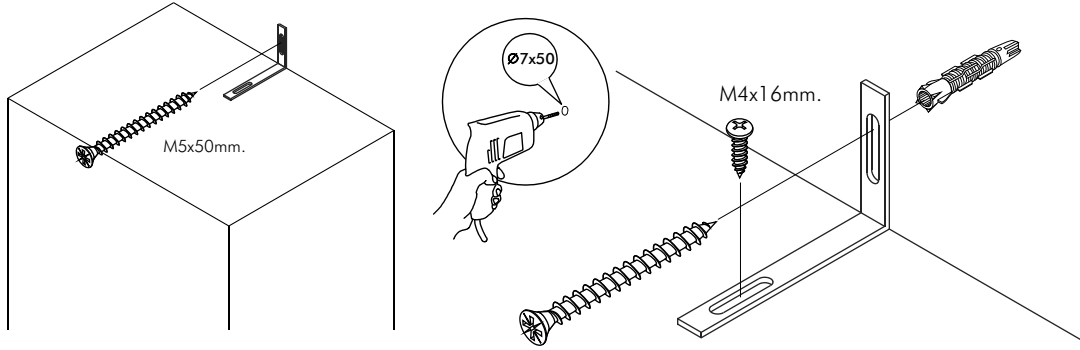

EXTREME

Wardrobe frame 4 doors.

CONNECT SYSTEM

M3.5x20mm.

M4x30mm.

x2

The Standard for identifying which mounted safety fall protection fitting to use **Note : That children's products must be installed with all anti-falling fittings.**

■ Mounted fall protection fittings

■ Category : Cabinet with open doors

■ Category : Chest of drawers

■ Category : Sliding door cabinet / Open cabinet

HARDWARE

-BODY SET

x 26

x 26

8x35mm.

x 39

M4x50mm.

x 5

x 2

x 4

x 2

M4x25mm.