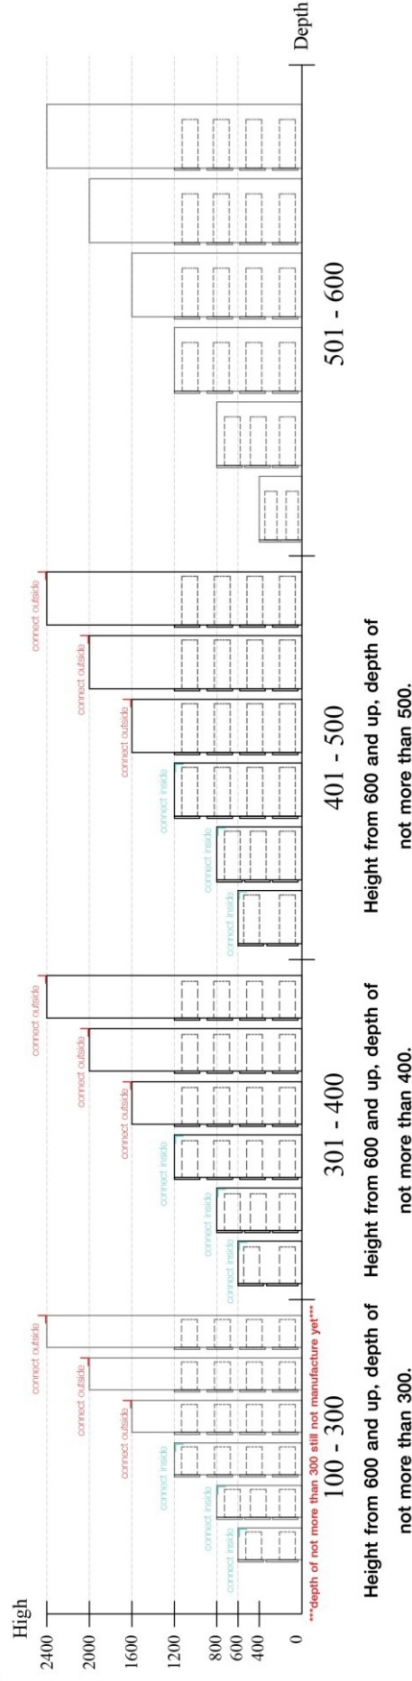

■ Category : Chest of drawers