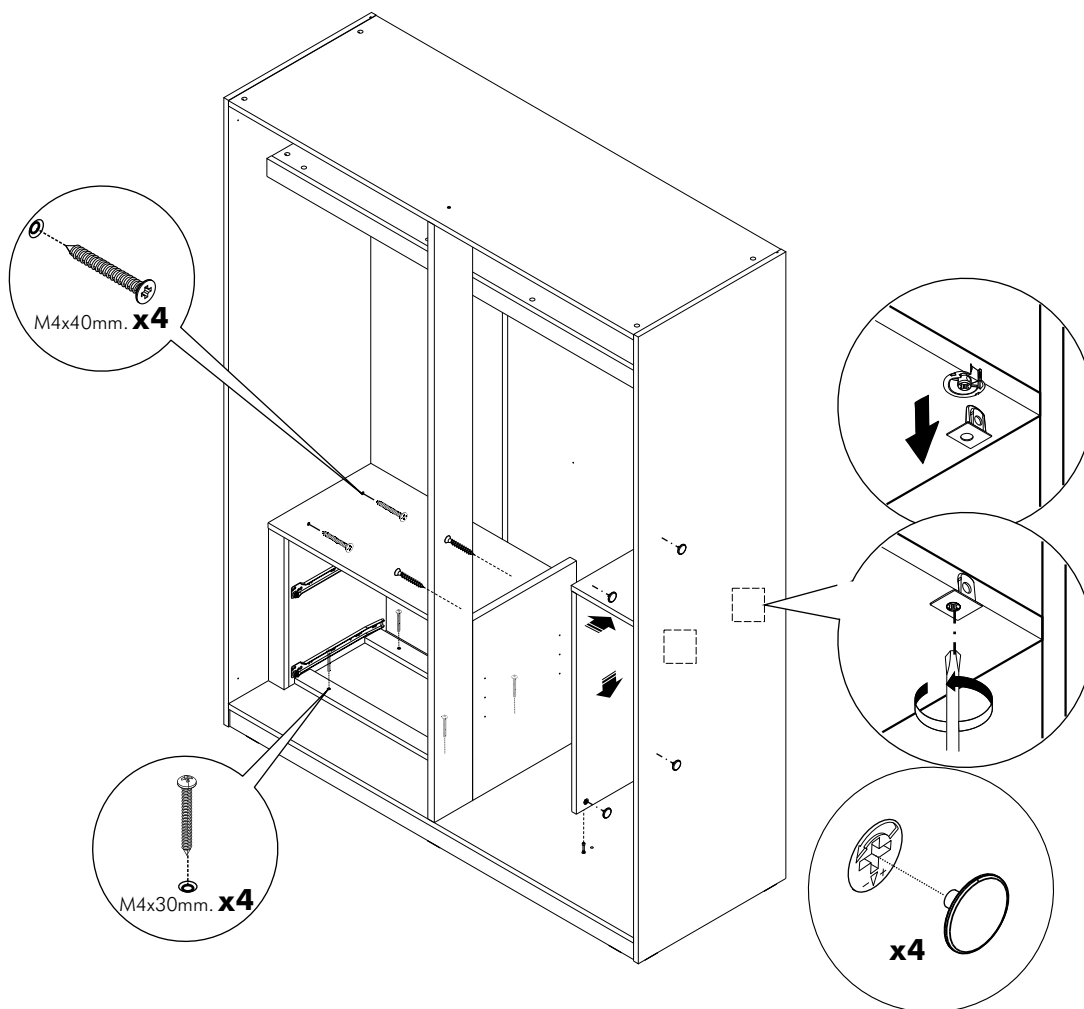

EXTREME

Wardrobe frame 4 doors.

CONNECT SYSTEM

M3.5x20mm.

M4x30mm.

x2

The Standard for identifying which mounted safety fall protection fitting to use **Note : That children's products must be installed with all anti-falling fittings.**

■ Mounted fall protection fittings

■ Category : Cabinet with open doors

■ Category : Chest of drawers

■ Category : Sliding door cabinet / Open cabinet

HARDWARE

-BODY SET

x 26

x 26

5x3/4"

x 4

ASSEMBLY

-BODY SET

1.

2.

3.

4.

5.

6.

7.

8.

9.

10.

11.

12.