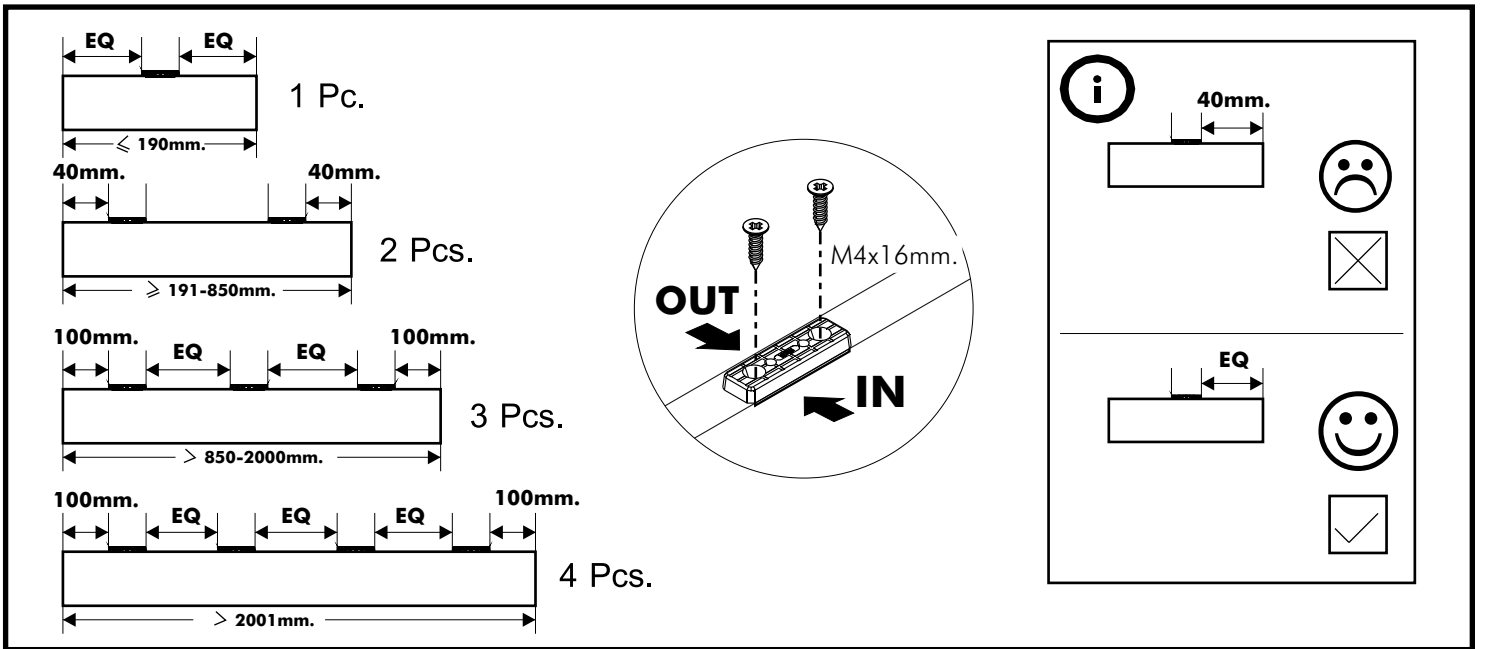

EXTREME

Wardrobe frame 4 doors.

CONNECT SYSTEM

M3.5x20mm.

M4x30mm.

x2

The Standard for identifying which mounted safety fall protection fitting to use **Note : That children's products must be installed with all anti-falling fittings.**

8x35mm.

x 39

M4x50mm.

x 5

x 2

x 4

x 2

M4x25mm.

x 2

x 2

-DRAWER SET

x 2

M3.5x13mm.

x 28

M4x40mm.

x 20

5x3/4"

x 4

ASSEMBLY

-BODY SET

1.

2.

3.

4.