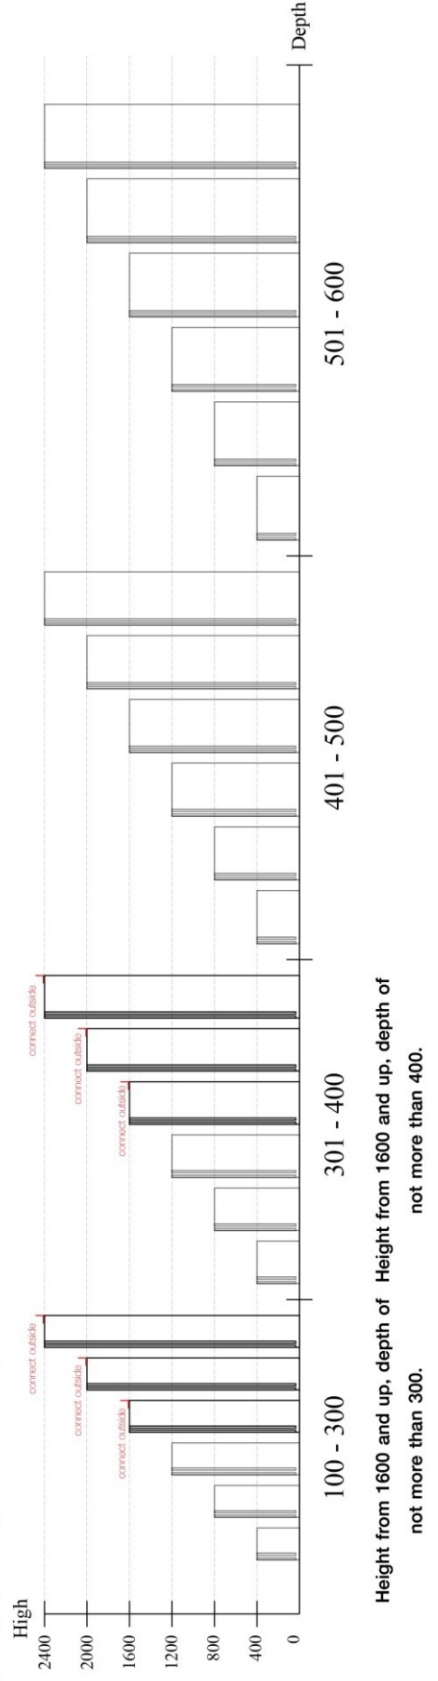

■ Mounted fall protection fittings

■ Category : Cabinet with open doors

■ Category : Chest of drawers

■ Category : Sliding door cabinet / Open cabinet

HARDWARE

-BODY SET

x 26

x 26

8x35mm.

x 39

M4x50mm.

x 5

x 2

x 4

x 2

M4x25mm.

x 1

x 4

M4x40mm.

x 8

x 2

x 2

M3.5x20mm.

x 4

x 10

M4x30mm.

x 52

x 4

M4x45mm.

x 4

M5x50mm.

x 2