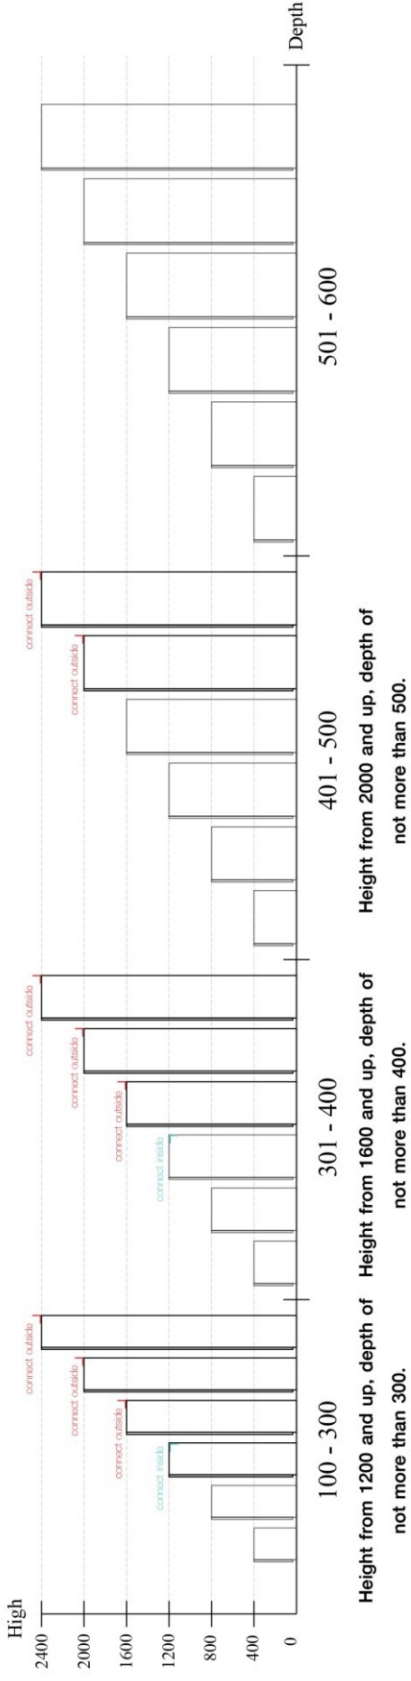

The Standard for identifying which mounted safety fall protection fitting to use **Note : That children's products must be installed with all anti-falling fittings.**

■ Mounted fall protection fittings

■ Category : Cabinet with open doors