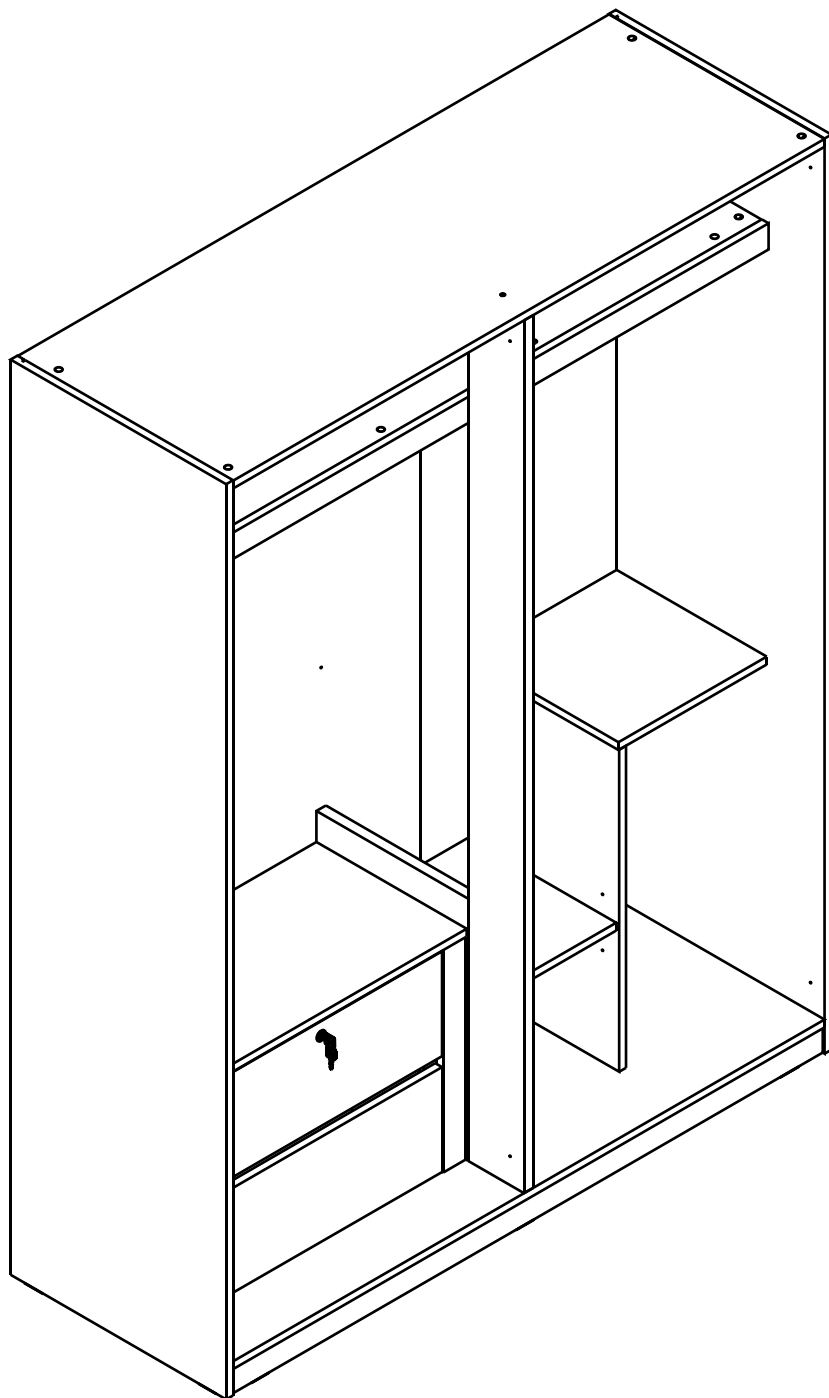

EXTREME

Wardrobe frame 4 doors.

CONNECT SYSTEM

M3.5x20mm.

M4x30mm.

x2

The Standard for identifying which mounted safety fall protection fitting to use **Note : That children's products must be installed with all anti-falling fittings.**

■ Mounted fall protection fittings

■ Category : Cabinet with open doors

■ Category : Chest of drawers

■ Category : Sliding door cabinet / Open cabinet

HARDWARE

-BODY SET

x 26

x 26