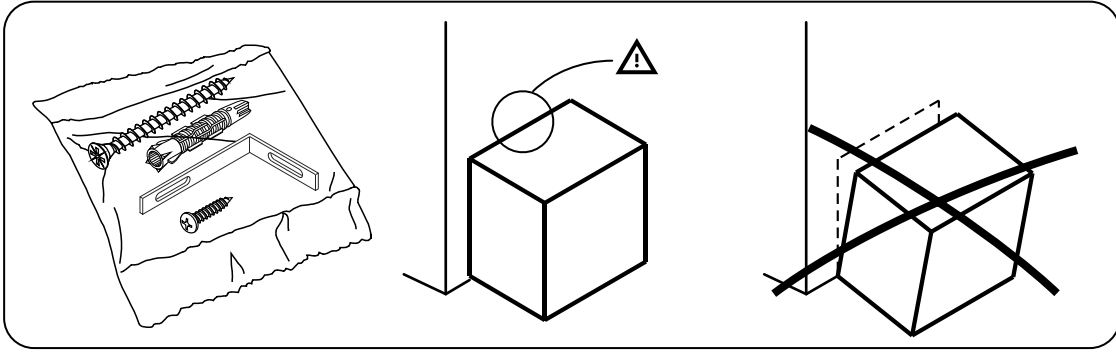

EXTREME

Wardrobe frame 4 doors.

CONNECT SYSTEM

M3.5x20mm.

M4x30mm.

x2

The Standard for identifying which mounted safety fall protection fitting to use **Note : That children's products must be installed with all anti-falling fittings.**