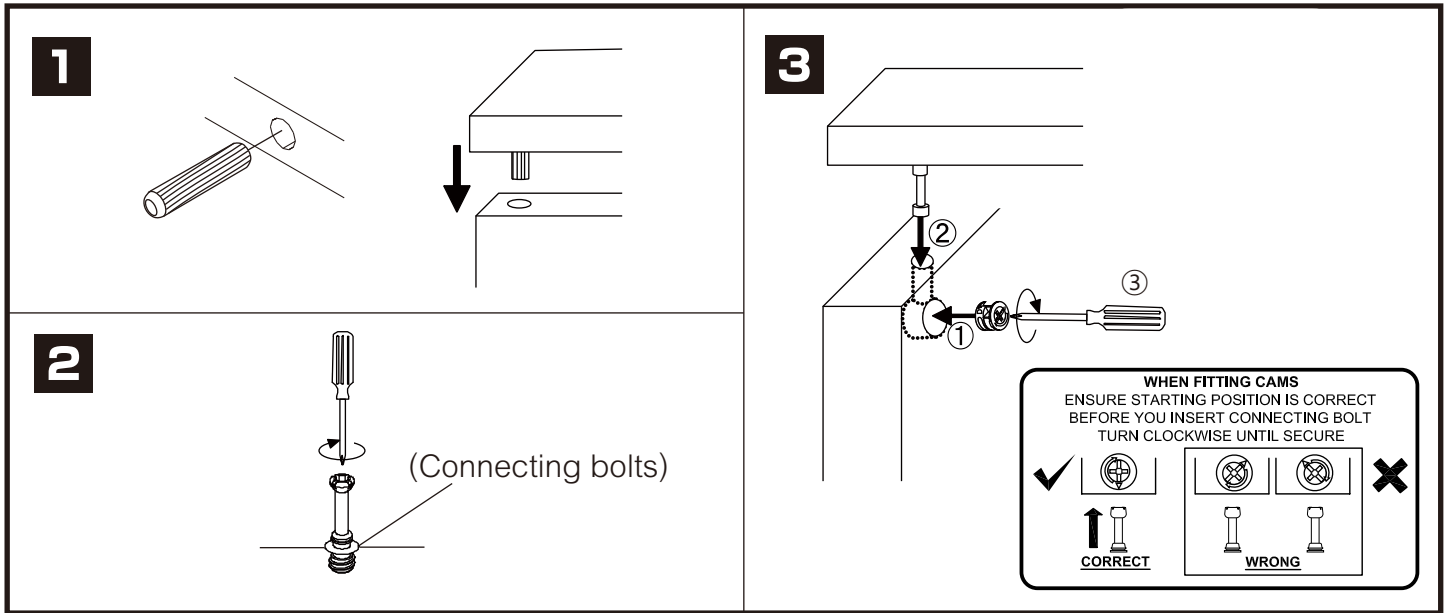

VINCE

Bed 3.5 ft.

CONNECT SYSTEM

HARDWARE

-BODY SET

x 4

19 mm.

x 4