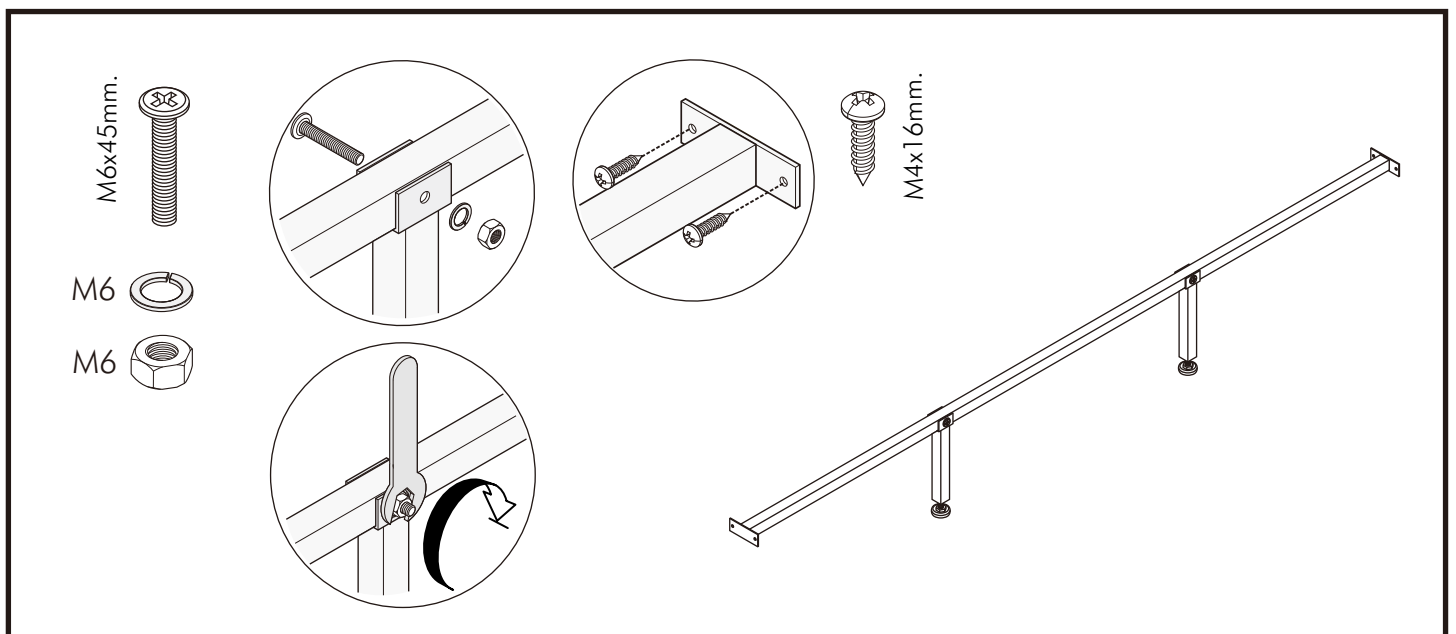

VINCE

Bed 3.5 ft.

CONNECT SYSTEM

HARDWARE

-BODY SET

x 4

19 mm.

x 4

8*35

x 8

C/B P+4x16

x 18

C/B F+M4x30

x 38

TF+M6x45

x 2

#M6

x 2

#M6

x 2

M4x16mm.

x 24

No.10

x 1