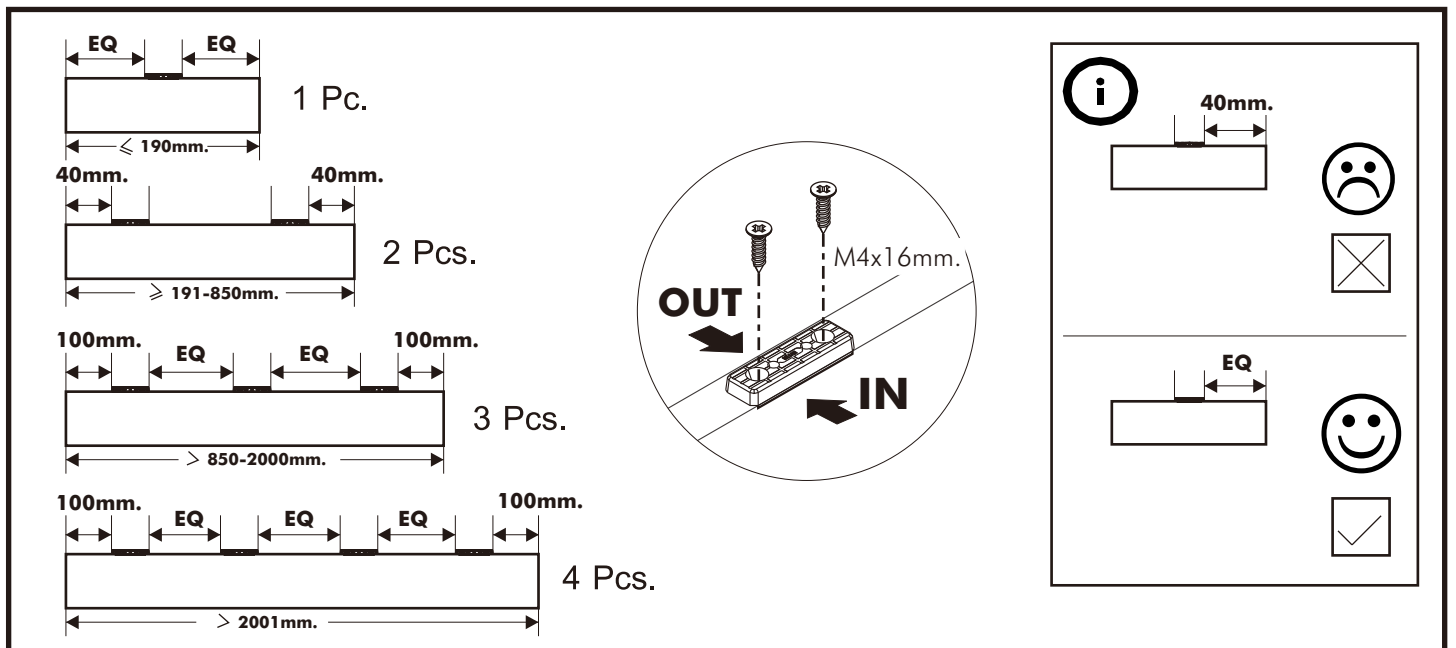

VINCE

Bed 3.5 ft.

CONNECT SYSTEM

HARDWARE

-BODY SET

x 4

19 mm.

x 4

8*35

x 8

C/B P+4x16

x 18

C/B F+M4x30

x 38

TF+M6x45

x 2

#M6

x 2

#M6

x 2

M4x16mm.

x 24

No.10

x 1