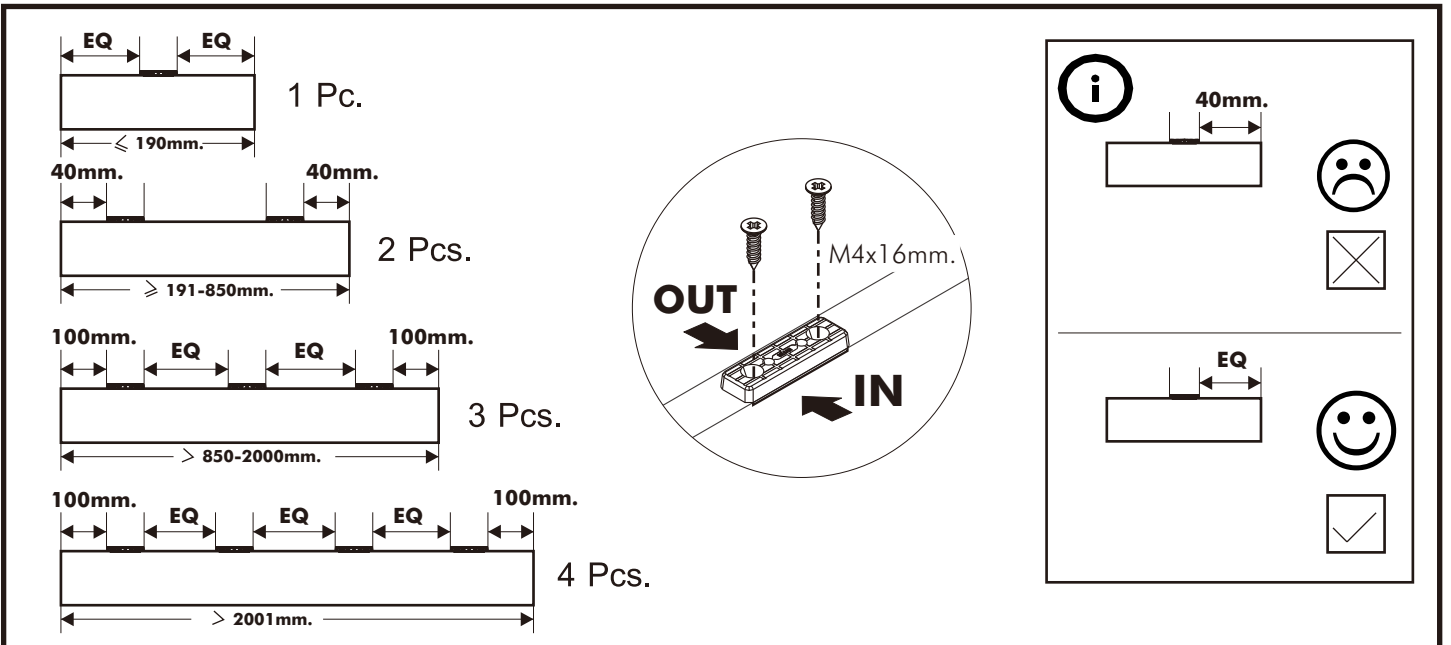

VINCE-P

Bed 6 ft.

CONNECT SYSTEM

HARDWARE

-BODY SET

x 4

19 mm.

x 4

8*35

x 8

C/B P+4x16

x 19

x 12

TF+M6x45

x 4

#M6

x 4

#M6

x 4

C/B F+M4x30

x 48

No.10

x 1

x 2

JCB+M6x70

x 6

No.1

x 3

#F+M4x16

x 24

ASSEMBLY

-BODY SET