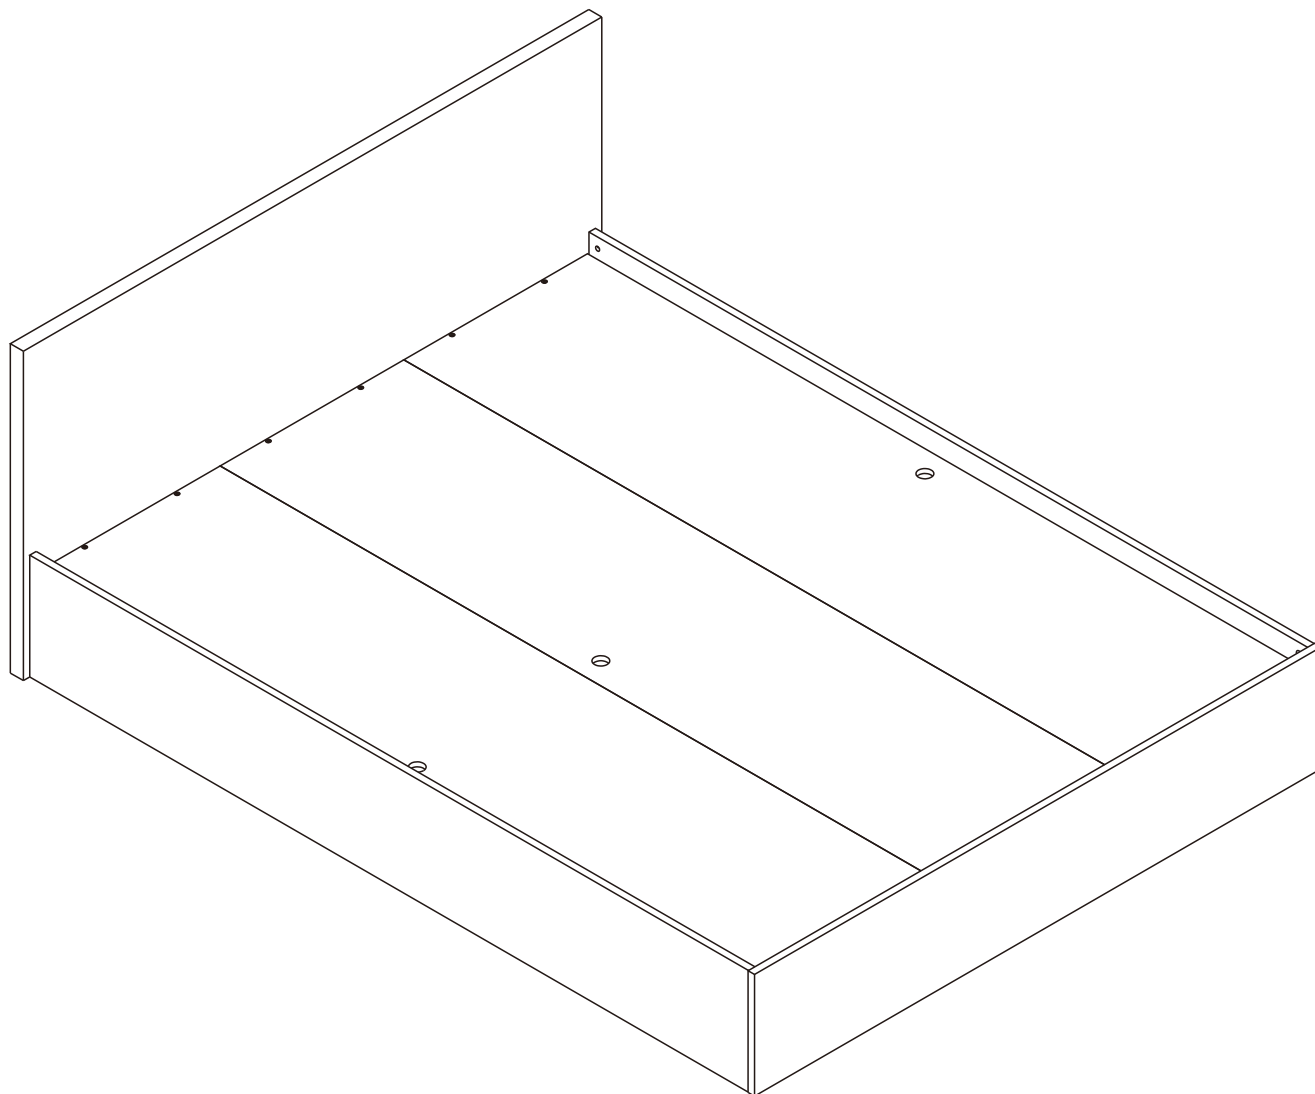

VINCE-P

Bed 6 ft.

CONNECT SYSTEM

HARDWARE

-BODY SET

x 4

19 mm.

x 4

8*35

x 8

C/B P+4x16

x 19

x 12

TF+M6x45

x 4

#M6