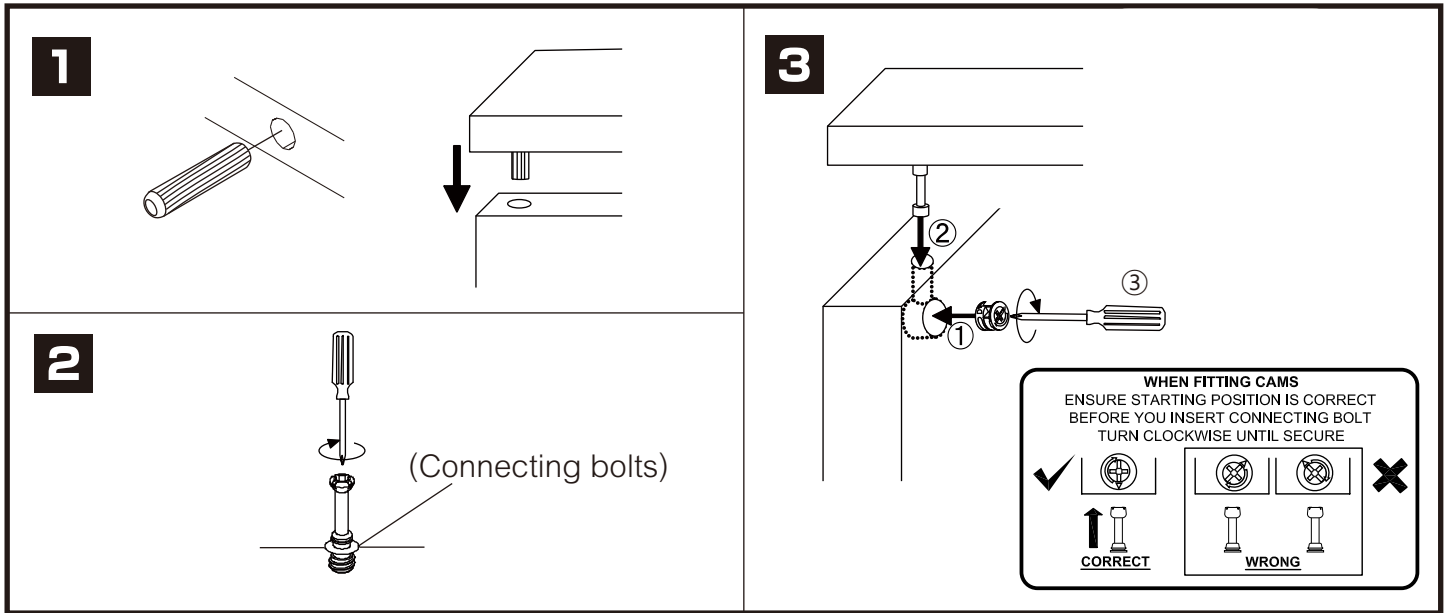

VINCE-P

Bed 6 ft.

CONNECT SYSTEM

HARDWARE

-BODY SET

x 4

19 mm.

x 4