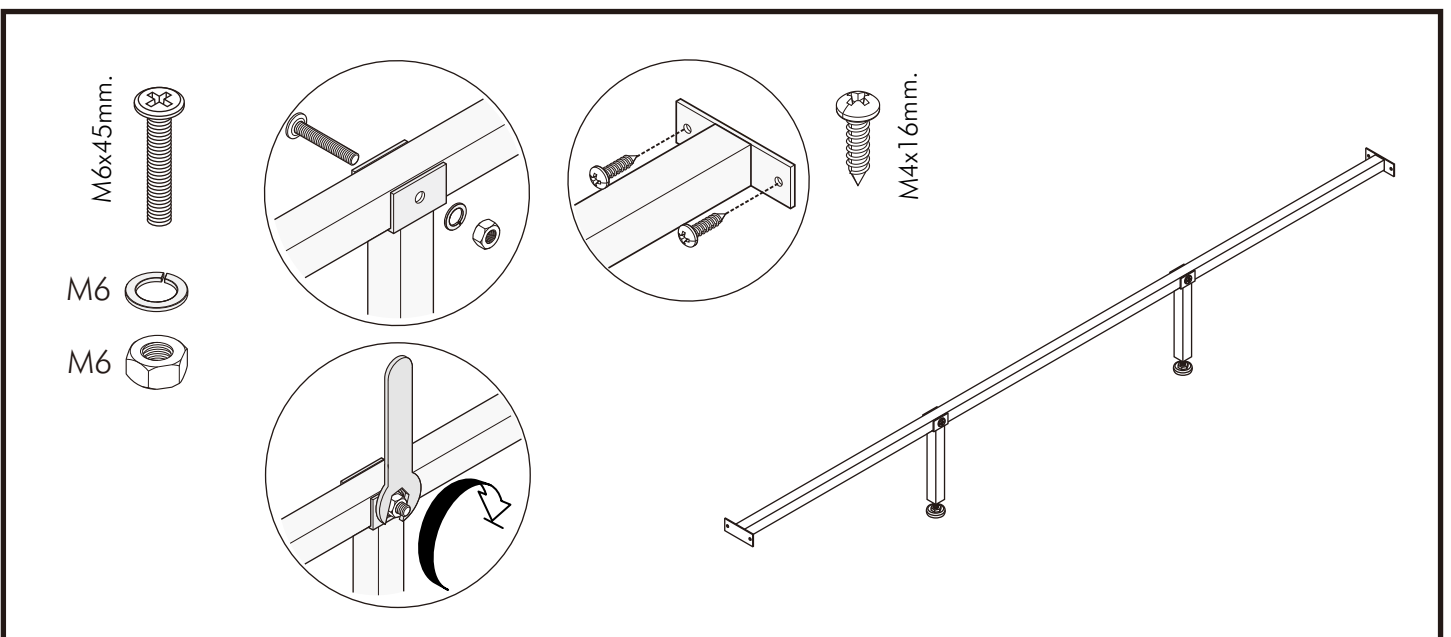

VINCE-P

Bed 6 ft.

CONNECT SYSTEM

HARDWARE

-BODY SET

x 4

19 mm.

x 4

8*35

x 8

C/B P+4x16

x 19

x 12

TF+M6x45

x 4

#M6

JCB+M6x70

x 6

No.1

x 3

#F+M4x16

x 24

ASSEMBLY

-BODY SET