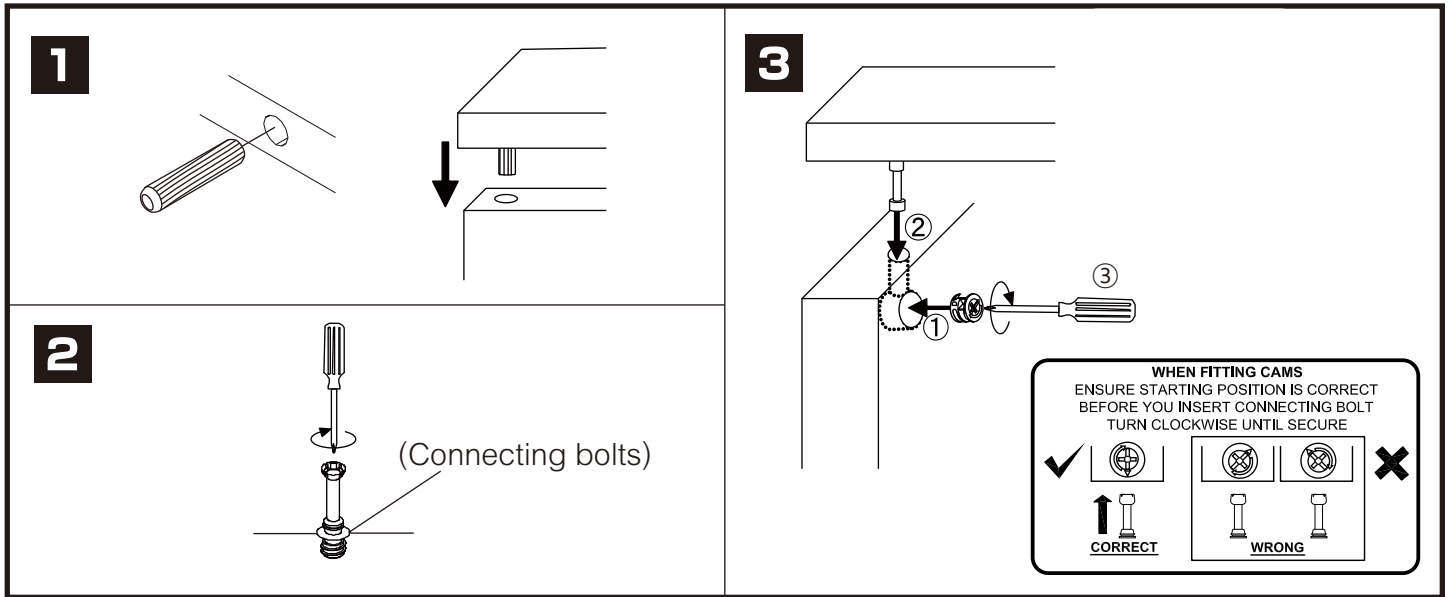

ORGANO-P

Tv stand 150 cm.

CONNECT SYSTEM

HARDWARE

-BODY SET

x 15

x 15

8x35mm.