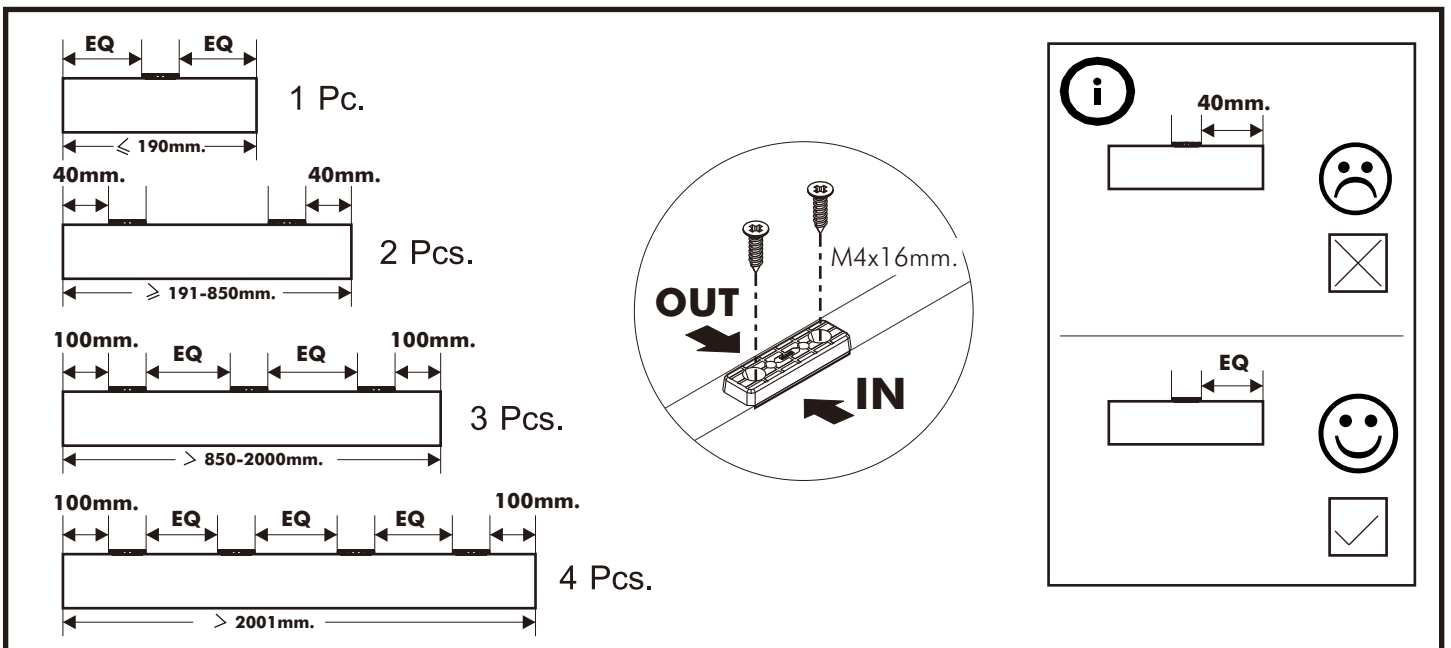

ORGANO-P

Tv stand 150 cm.

CONNECT SYSTEM

HARDWARE

-BODY SET

x 15

x 15

8x35mm.

M4x20mm.

x 5

x 10

M4x16mm.

x 9

x 1

x 1

M4x50mm.

x 9

x 1

x 1

-DRAWER SET

x 2

M3.5x13mm.

x 28

M4x40mm.

x 24

M6x23mm.

x 10

ASSEMBLY

-BODY SET

1.

2.

3.