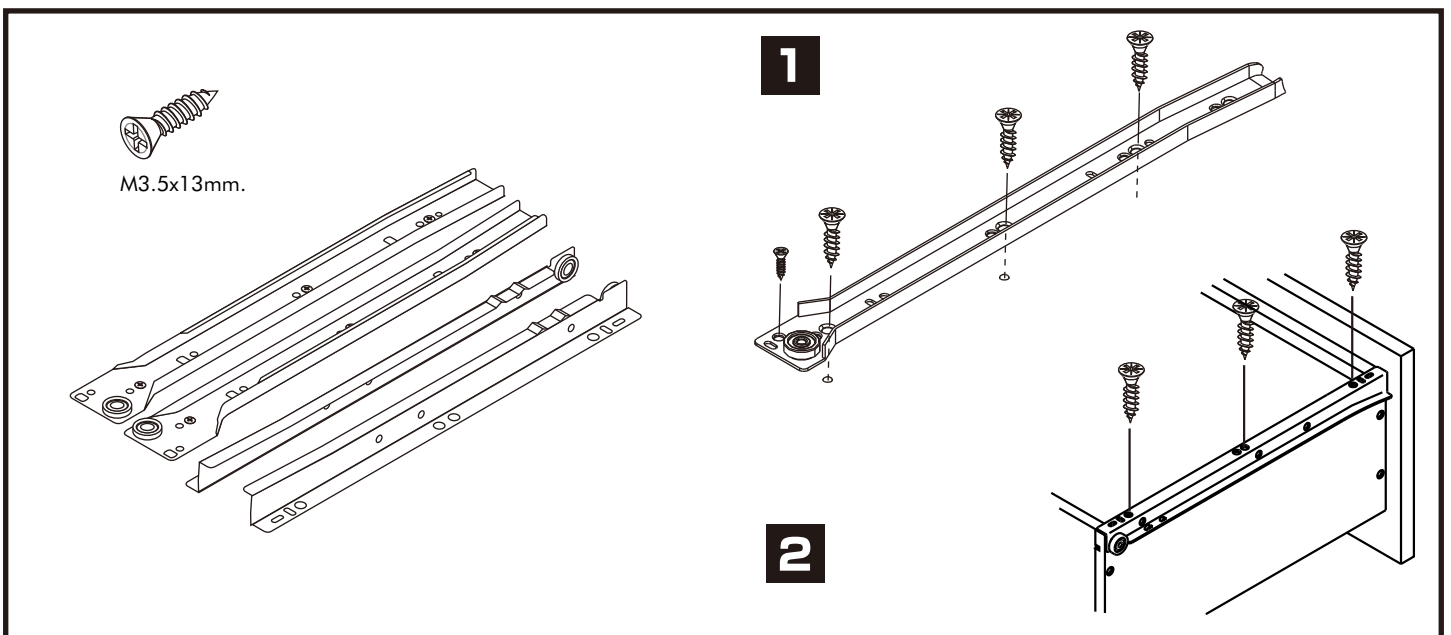

ORGANO-P

Tv stand 150 cm.

CONNECT SYSTEM

HARDWARE

-BODY SET

x 15

x 15

8x35mm.

M4x20mm.

x 5

x 10

M4x16mm.

x 9

x 1

x 1

M4x50mm.

x 9

x 1

x 1

-DRAWER SET

x 2

M3.5x13mm.

x 28

M4x40mm.

x 24

M6x23mm.

x 10

ASSEMBLY

-BODY SET

1.

2.

3.