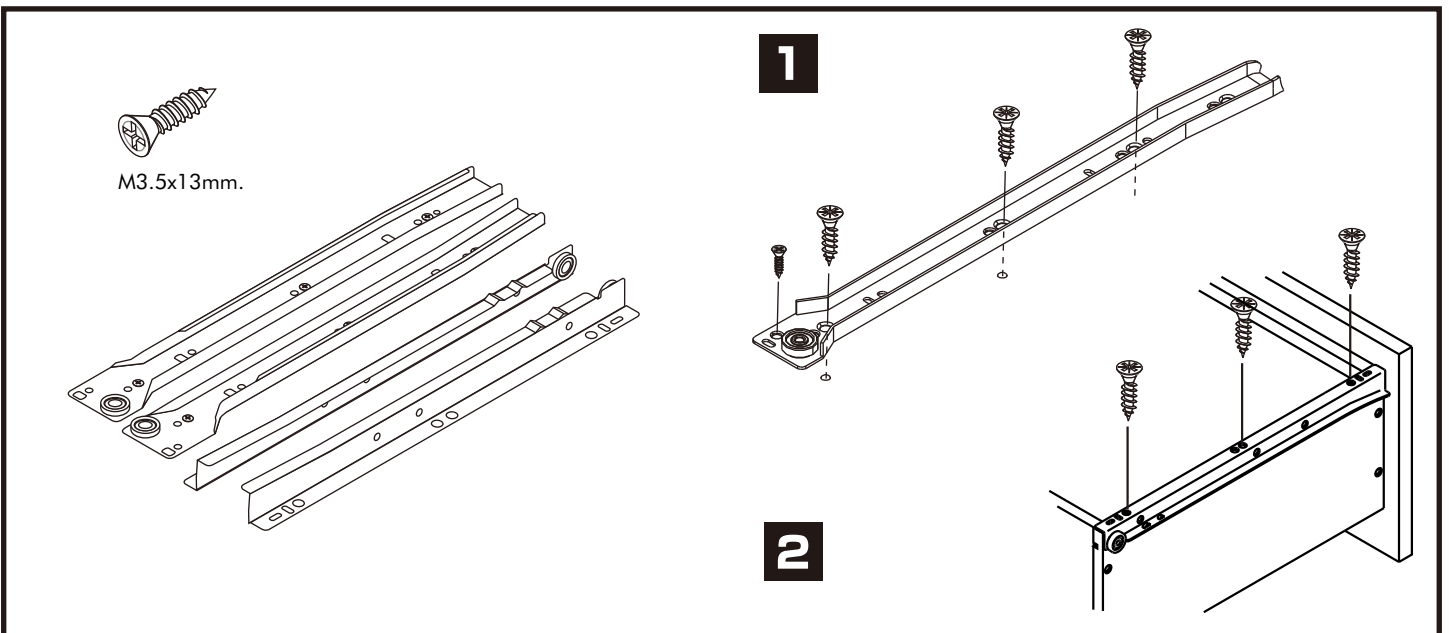

ORGANO-P

Tv stand 120 cm.

CONNECT SYSTEM

HARDWARE

-BODY SET

x 15

x 15

8x35mm.

M4x20mm.

x 5

x 10

M4x16mm.

x 9

x 1

x 1

M4x50mm.

x 9

x 1

x 1

-DRAWER SET

x 2

M3.5x13mm.

x 28

M4x40mm.

x 20

M6x23mm.

x 10

ASSEMBLY

-BODY SET

1.

2.

3.