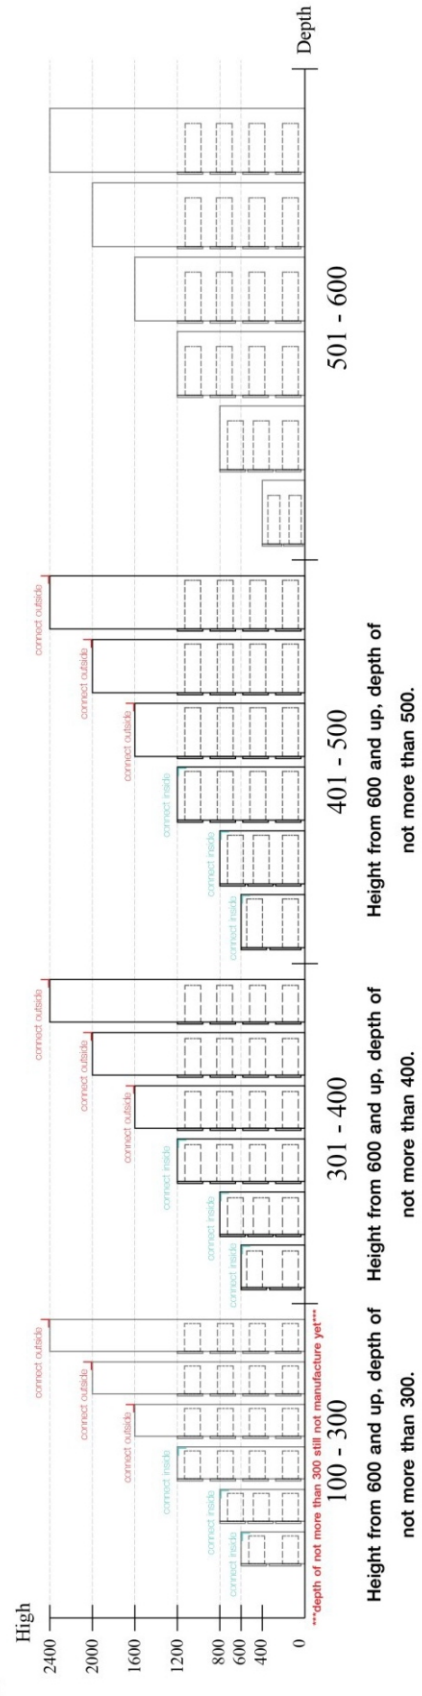

■ Category : Chest of drawers