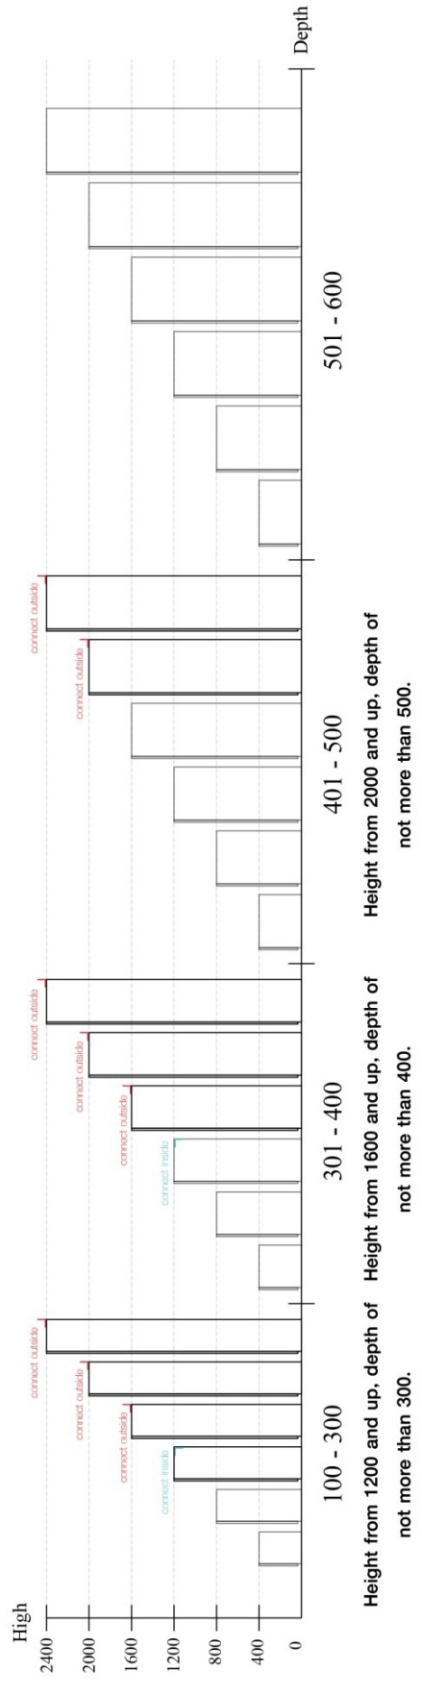

The Standard for identifying which mounted safety fall protection fitting to use **Note : That children's products must be installed with all anti-falling fittings.**

■ Mounted fall protection fittings

■ Category : Cabinet with open doors