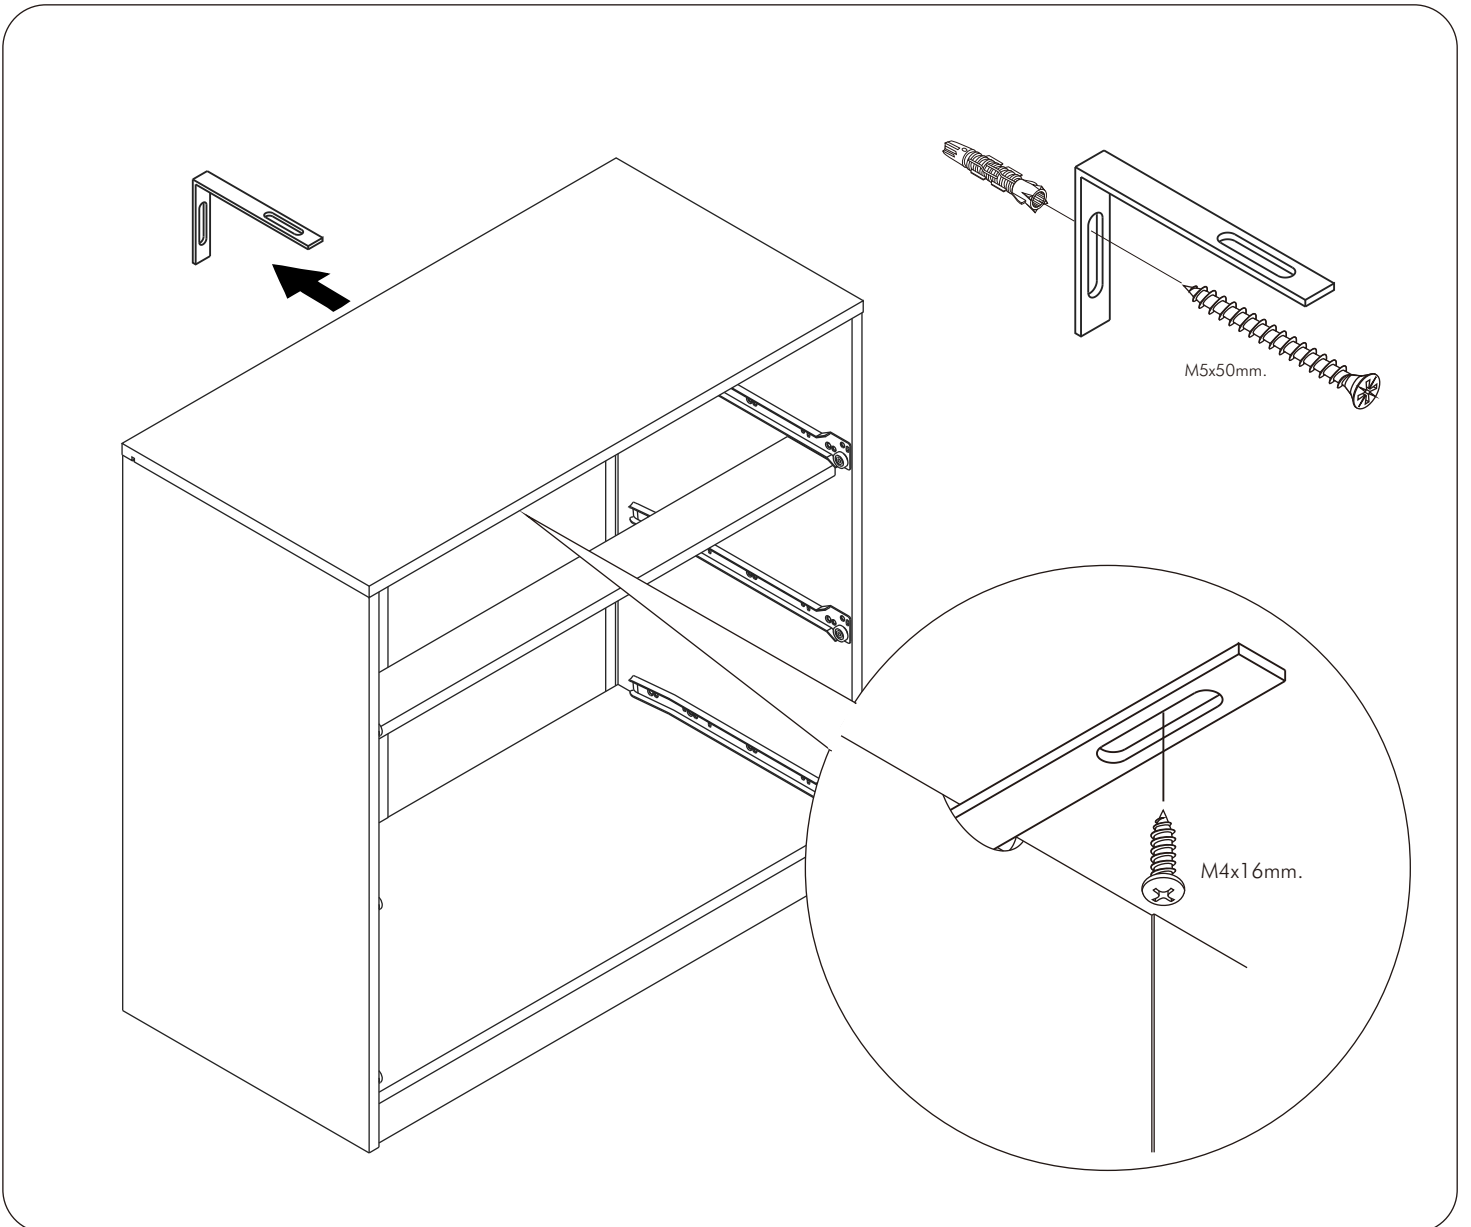

100mm. EQ EQ 100mm. 3 Pcs. $> 850-2000\text{mm.}$

100mm. EQ EQ EQ 100mm. 4 Pcs. $> 2001\text{mm.}$

i

40mm.

EQ

M4x16mm.

M3.5x20mm.

The Standard for identifying which mounted safety fall protection fitting to use **Note : That children's products must be installed with all anti-falling fittings.**

■ Mounted fall protection fittings

■ Category : Cabinet with open doors

■ Category : Chest of drawers

■ Category : Sliding door cabinet / Open cabinet

HARDWARE

-BODY SET

x 25

x 25