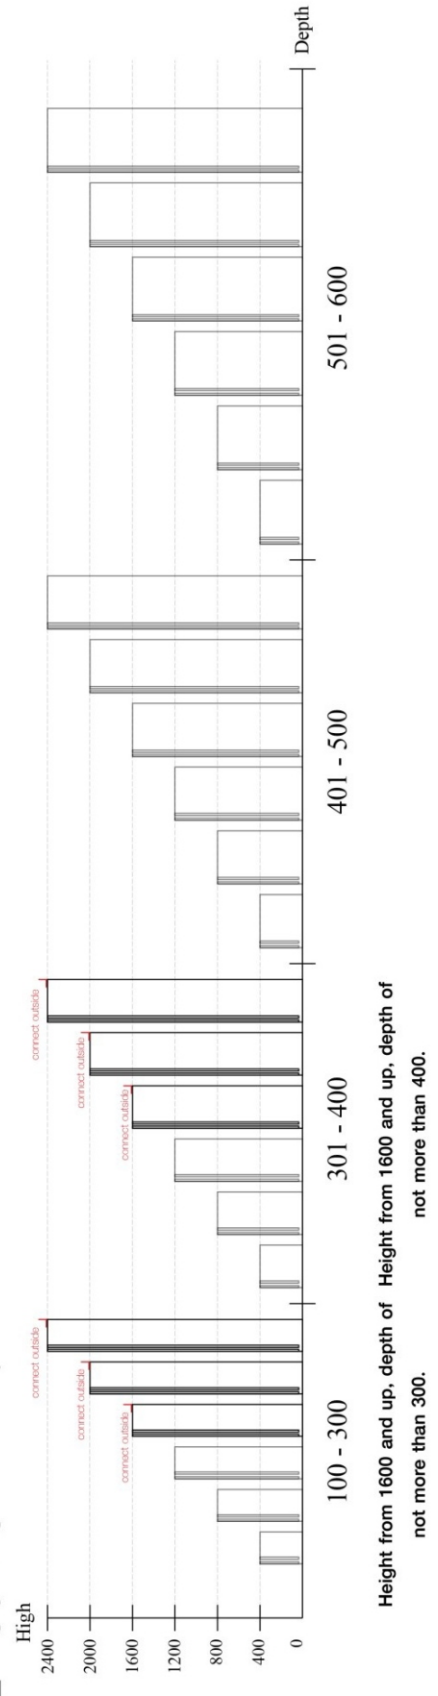

■ Category : Sliding door cabinet / Open cabinet