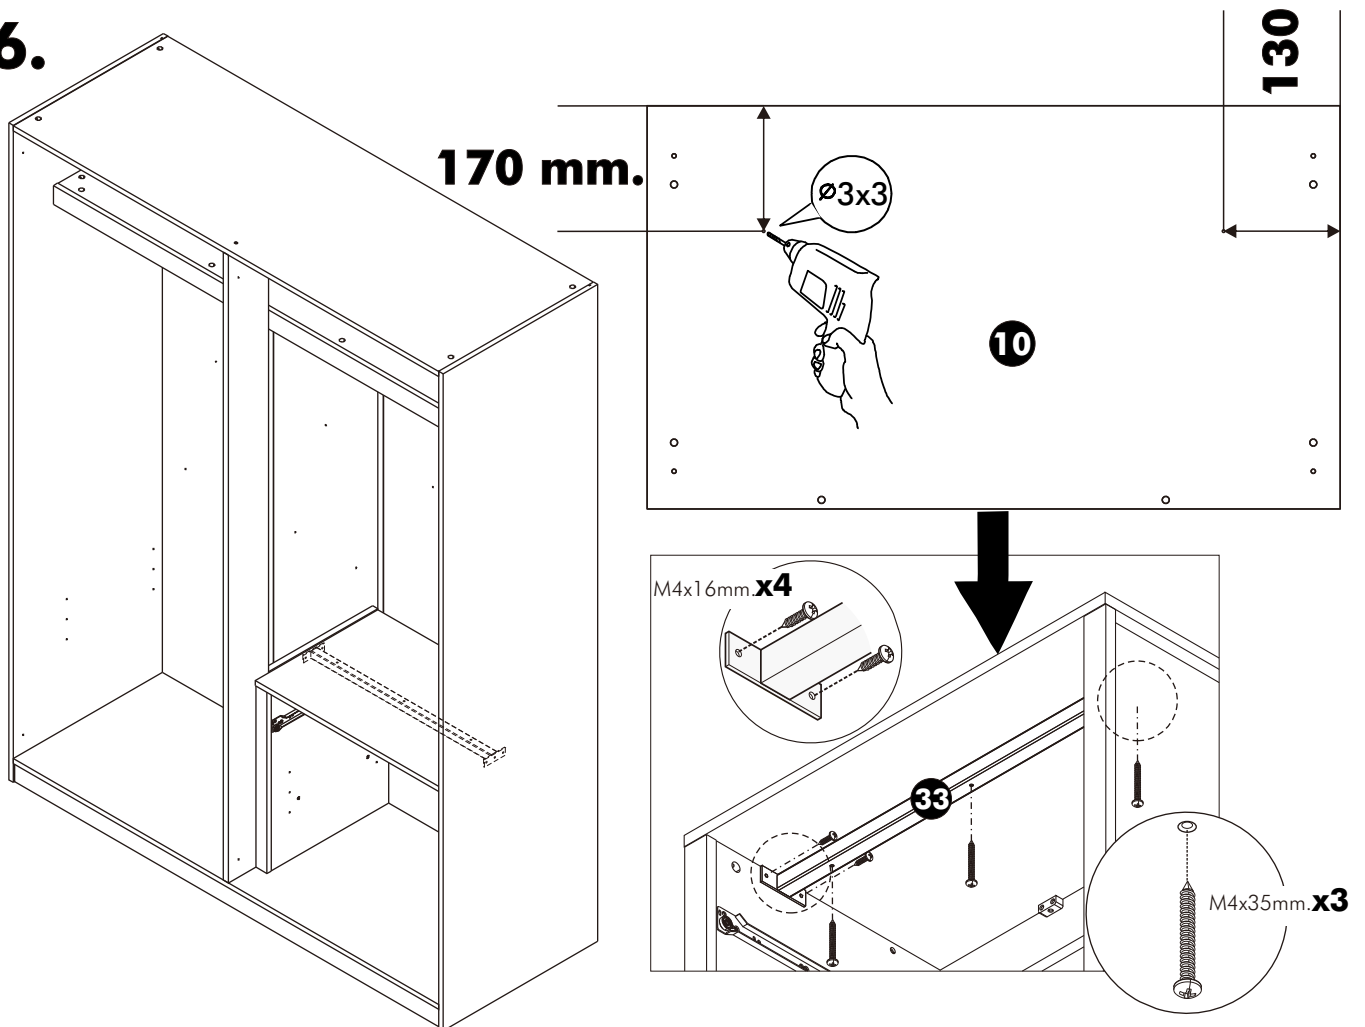

100mm. EQ EQ 100mm. 3 Pcs. $> 850-2000\text{mm.}$

100mm. EQ EQ EQ 100mm. 4 Pcs. $> 2001\text{mm.}$

i

40mm.

EQ

M4x16mm.

M3.5x20mm.

The Standard for identifying which mounted safety fall protection fitting to use **Note : That children's products must be installed with all anti-falling fittings.**

12.

13.

14.

15.

16.

17.

18.

19.