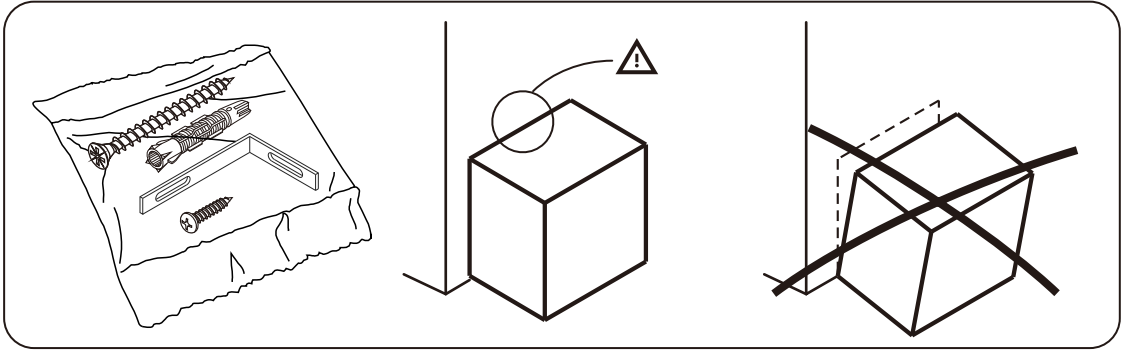

100mm. EQ EQ 100mm. 3 Pcs. $> 850-2000\text{mm.}$

100mm. EQ EQ EQ 100mm. 4 Pcs. $> 2001\text{mm.}$

i

40mm.

EQ

M4x16mm.

M3.5x20mm.

The Standard for identifying which mounted safety fall protection fitting to use **Note : That children's products must be installed with all anti-falling fittings.**