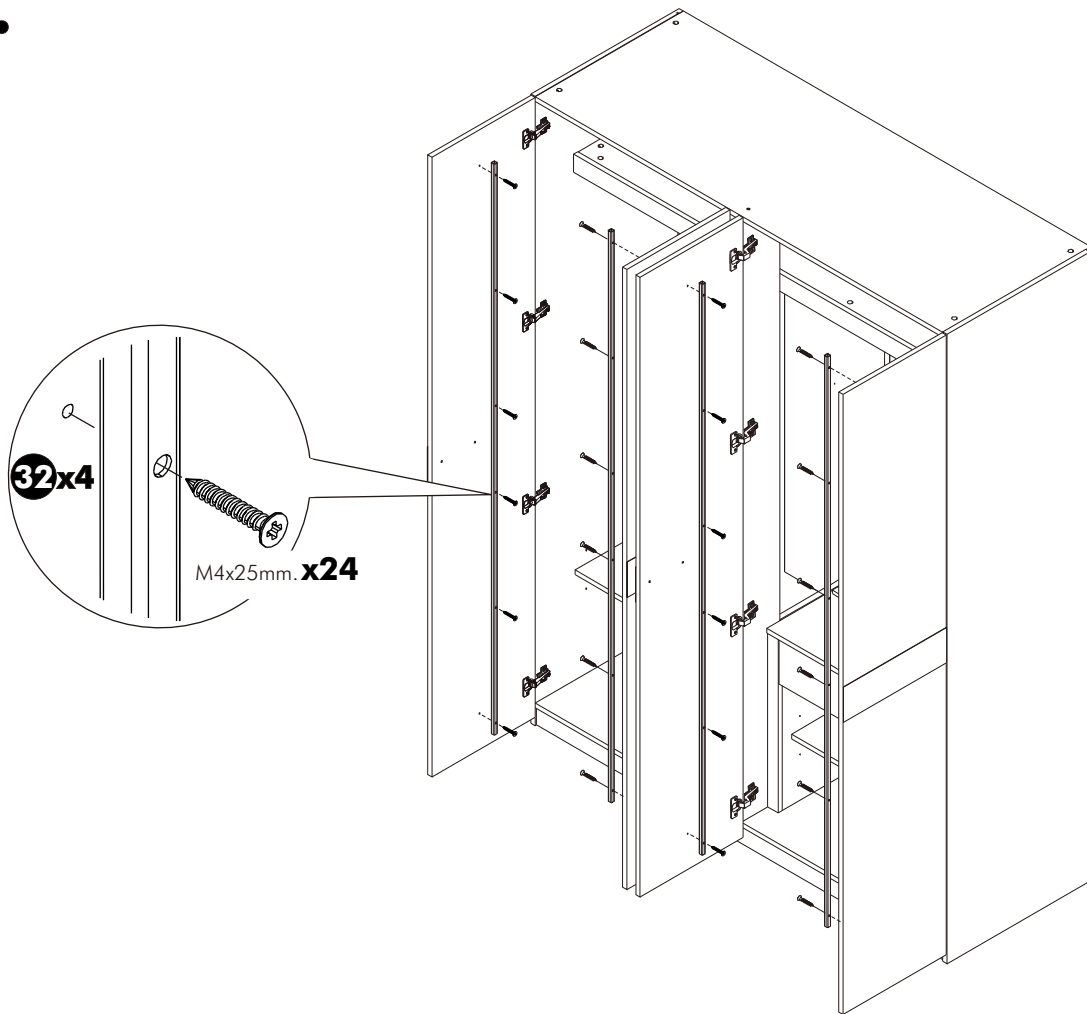

100mm. EQ EQ 100mm. 3 Pcs. $> 850-2000\text{mm.}$

100mm. EQ EQ EQ 100mm. 4 Pcs. $> 2001\text{mm.}$

i

40mm.

EQ

M4x16mm.

M3.5x20mm.

The Standard for identifying which mounted safety fall protection fitting to use **Note : That children's products must be installed with all anti-falling fittings.**

12.

13.

14.

15.

16.

17.

18.

19.

20.

21.

22.

23.

24.

25.

26.