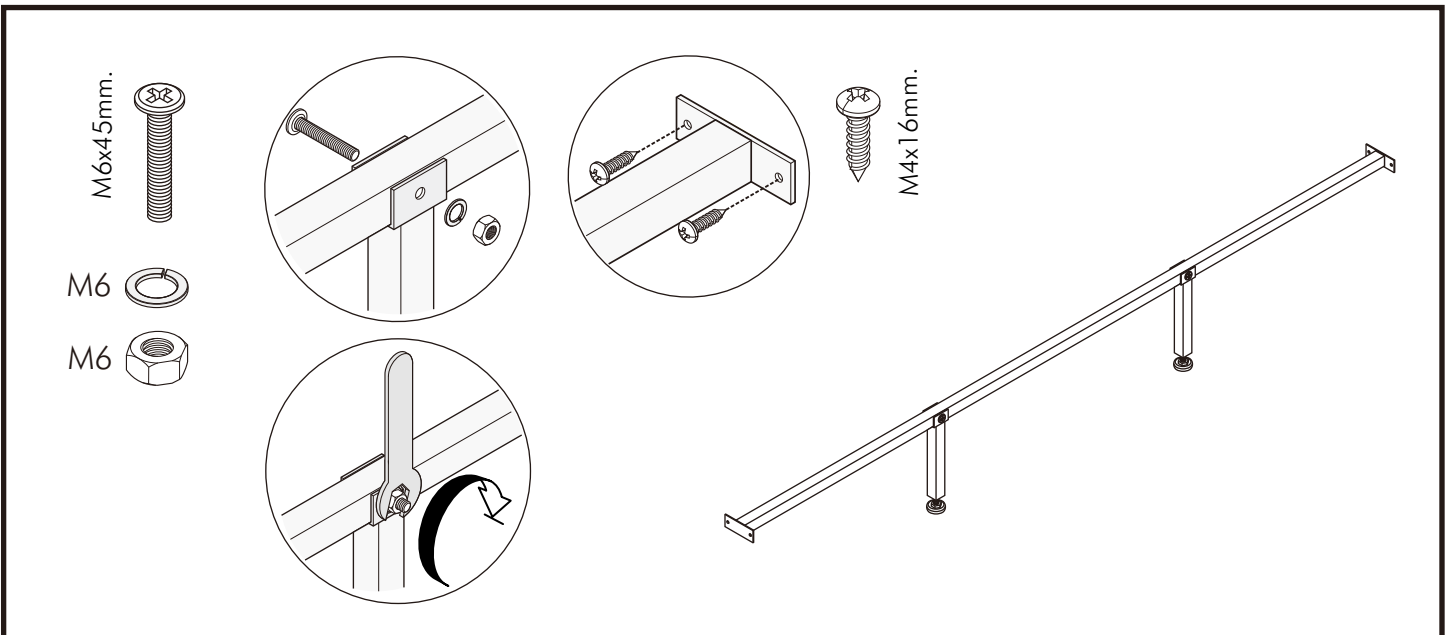

ORGANO-P

Bed 6 Ft.

CONNECT SYSTEM

HARDWARE

-BODY SET

x 4

x 4

8x35

x 8

M4x16

x 19

M4x16mm.

x 34

M6x45

x 4

#M6

x 4

#M6

x 4

M4x30

x 48

No.10

x 1

x 2