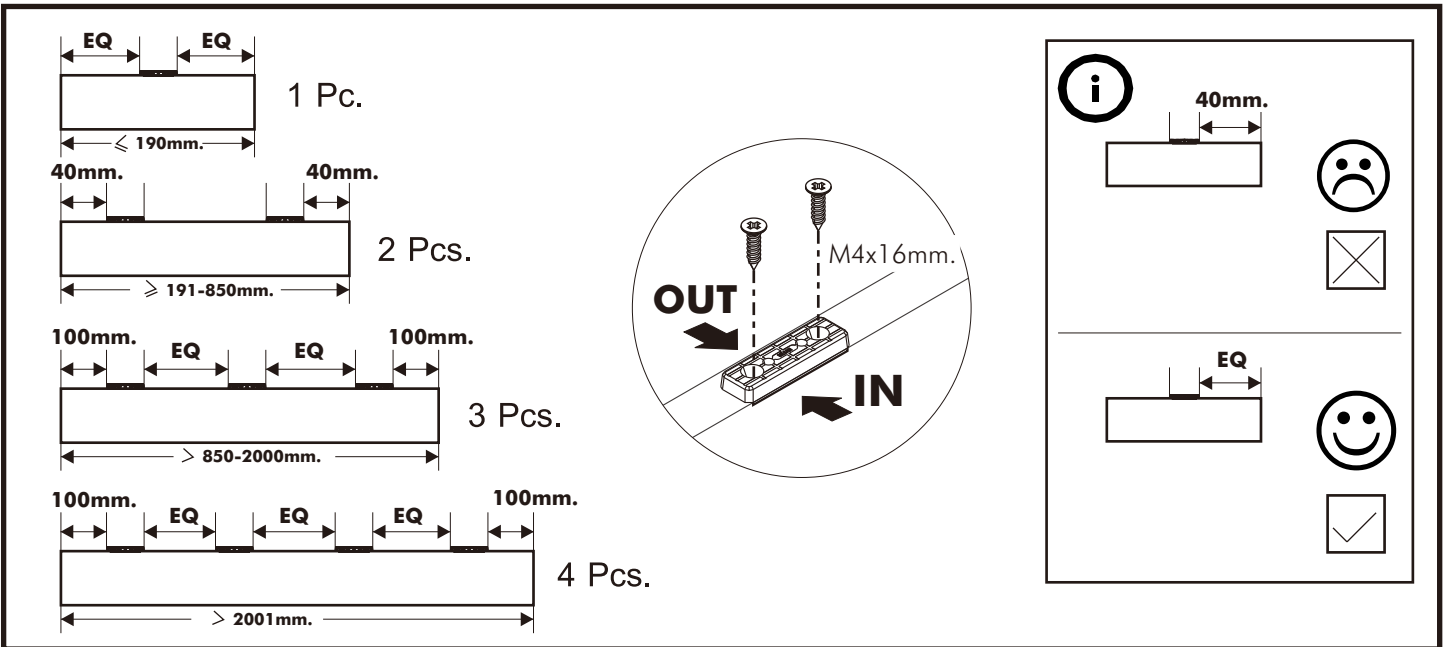

ORGANO-P

Bed 6 Ft.

CONNECT SYSTEM

HARDWARE

-BODY SET

x 4

x 4

8x35

x 8

M4x16

x 19

M4x16mm.

x 34

M6x45

x 4

#M6

x 4

#M6

x 4

M4x30

x 48

No.10

x 1

x 2

-BODY SET

1.

2.

3.

4.

5.

6.

7.