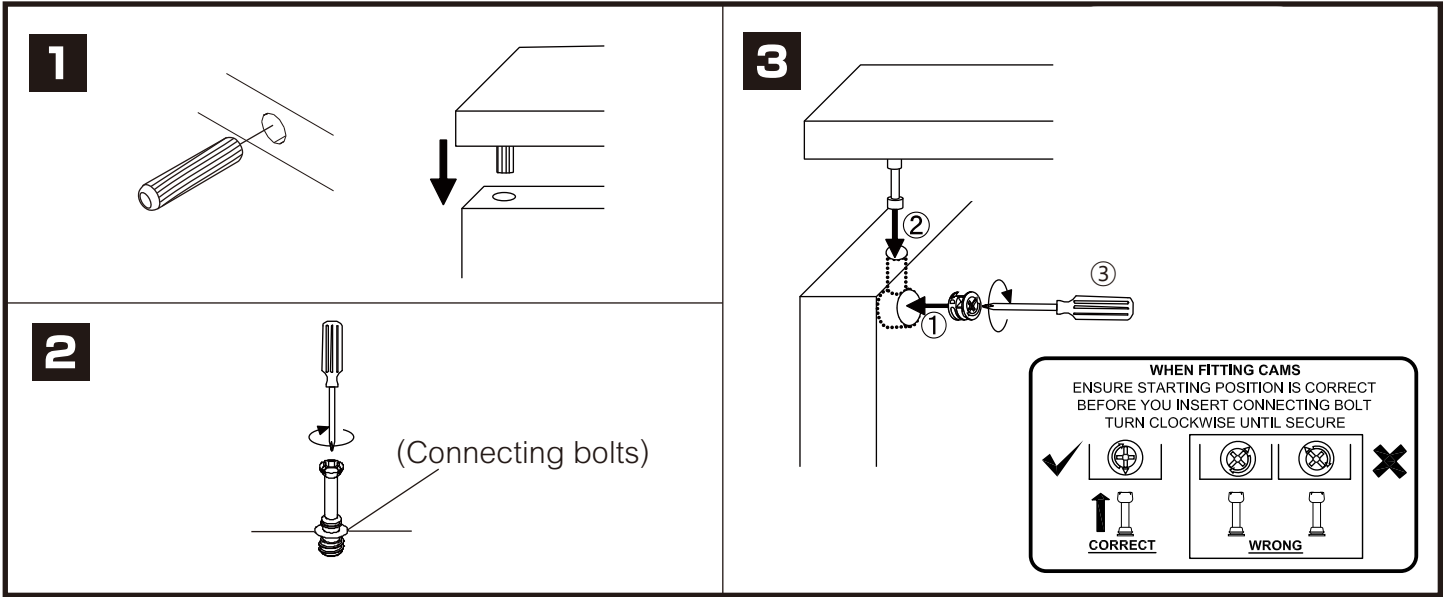

ORGANO-P

Bed 6 Ft.

CONNECT SYSTEM

HARDWARE

-BODY SET

x 4

x 4

8x35