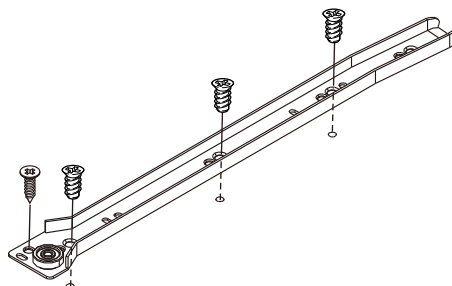

CELLO

Wardrobe 4 drs

CONNECT SYSTEM

M4x16mm.

DOOR PANEL

5/10.5 mm.

M3.5x13mm.

1

5/10.5 mm.

M3.5x13mm.

2

M3.5x13mm.

HARDWARE

-BODY SET

x 25

x 25

x 2

x 4

x 30

x 4

x 68

M3.5x13mm.

x 4

M4x16mm.

M4x16mm.

x 64

x 8

(Black)
M4x25mm.

x 24

ASSEMBLY

-BODY SET

1.