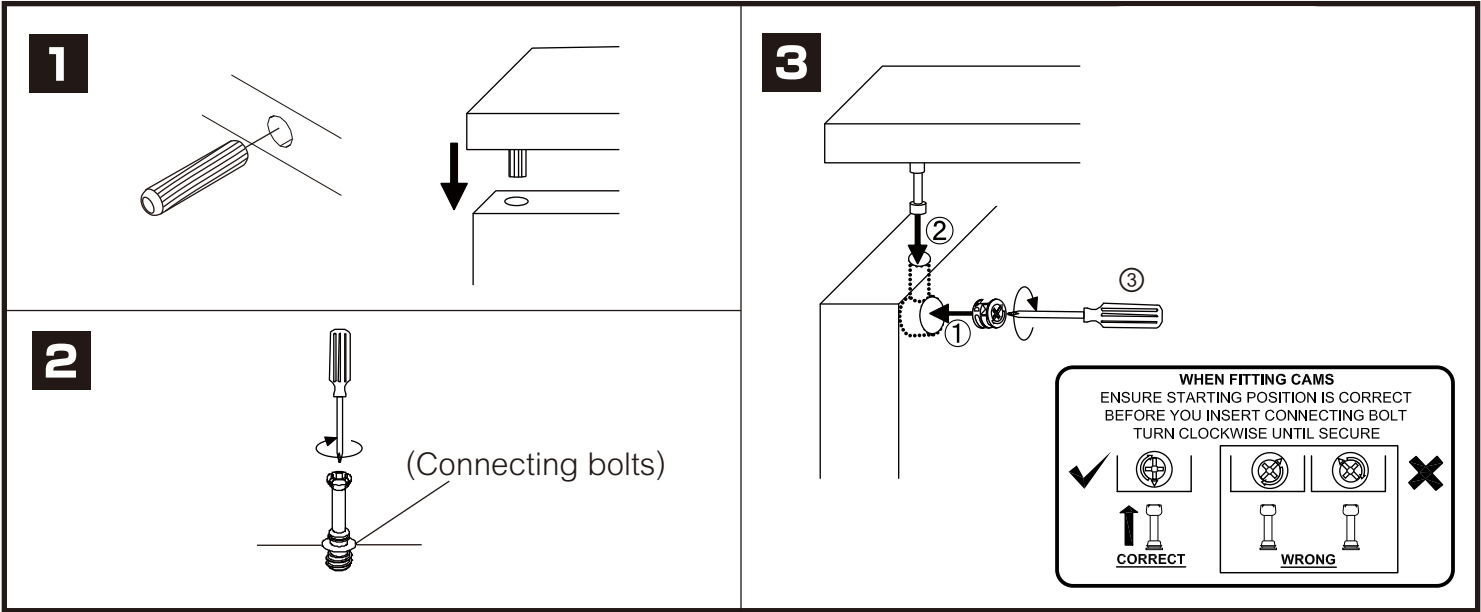

CELLO

Wardrobe 4 drs

CONNECT SYSTEM

M4x16mm.

DOOR PANEL

5/10.5 mm.

M3.5x13mm.

1