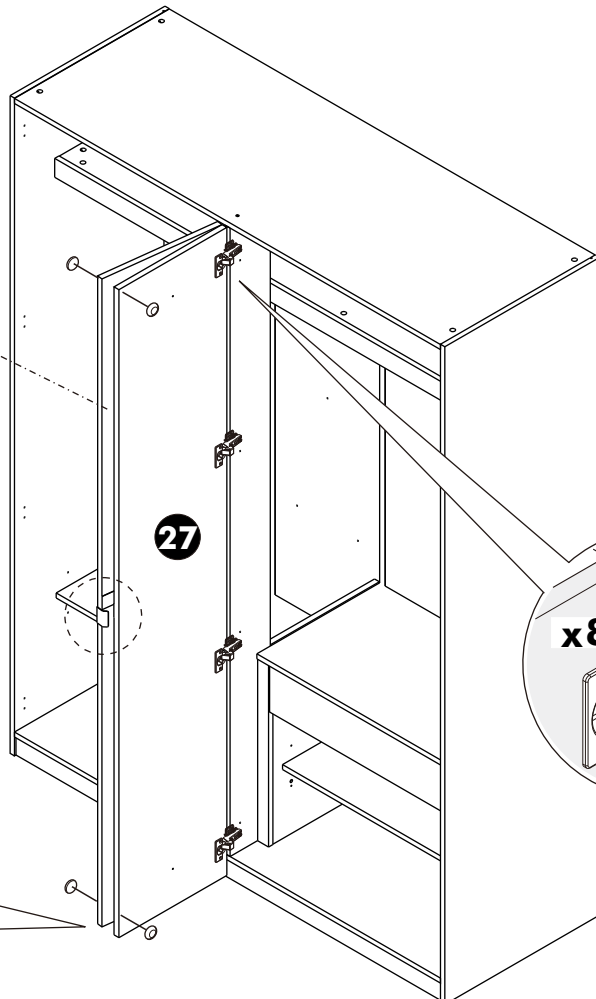

ASSEMBLY

-DRAWER SET

10.

11.

ASSEMBLY

-DOOR SET

1.

#6x5/8" (BK)

32mm.

969mm.

27

27

x4

(HALF OVERLAY)

2.

3.