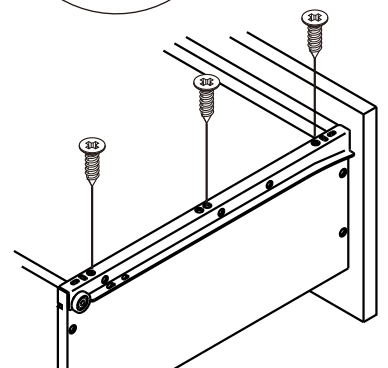

CELLO

Wardrobe 4 drs

CONNECT SYSTEM

M4x16mm.

DOOR PANEL

5/10.5 mm.

M3.5x13mm.

1

5/10.5 mm.

M3.5x13mm.

2

M3.5x13mm.

HARDWARE

-BODY SET

x 25

x 25

x 2

x 4

x 30

x 4

x 68

M3.5x13mm.

x 4

M4x16mm.