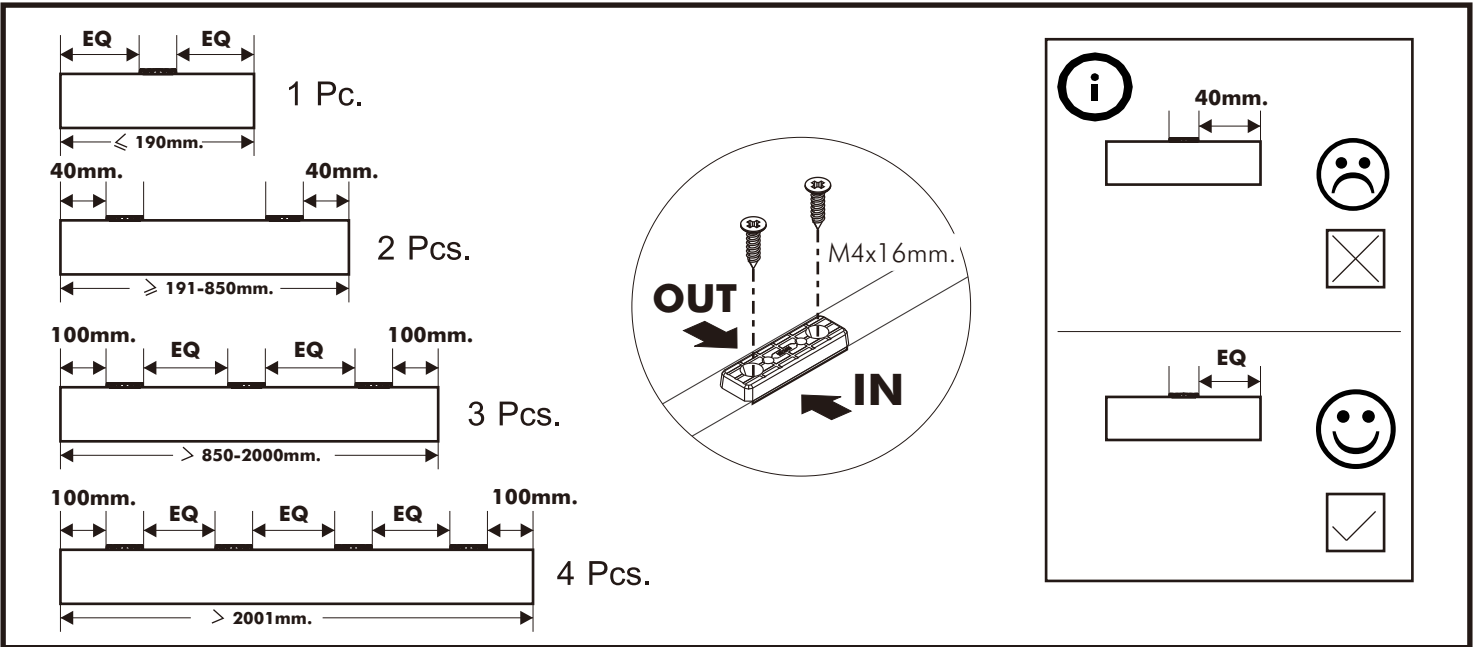

CELLO

Wardrobe 4 drs

CONNECT SYSTEM

M4x16mm.

DOOR PANEL

5/10.5 mm.

M3.5x13mm.

1

5/10.5 mm.

M3.5x13mm.

2

M3.5x13mm.

HARDWARE

-BODY SET

x 25

x 25

x 2

x 4

x 30

x 4

x 68

M3.5x13mm.

x 4

M4x16mm.

32mm.

969mm.

27

27

x4

(HALF OVERLAY)

2.

3.