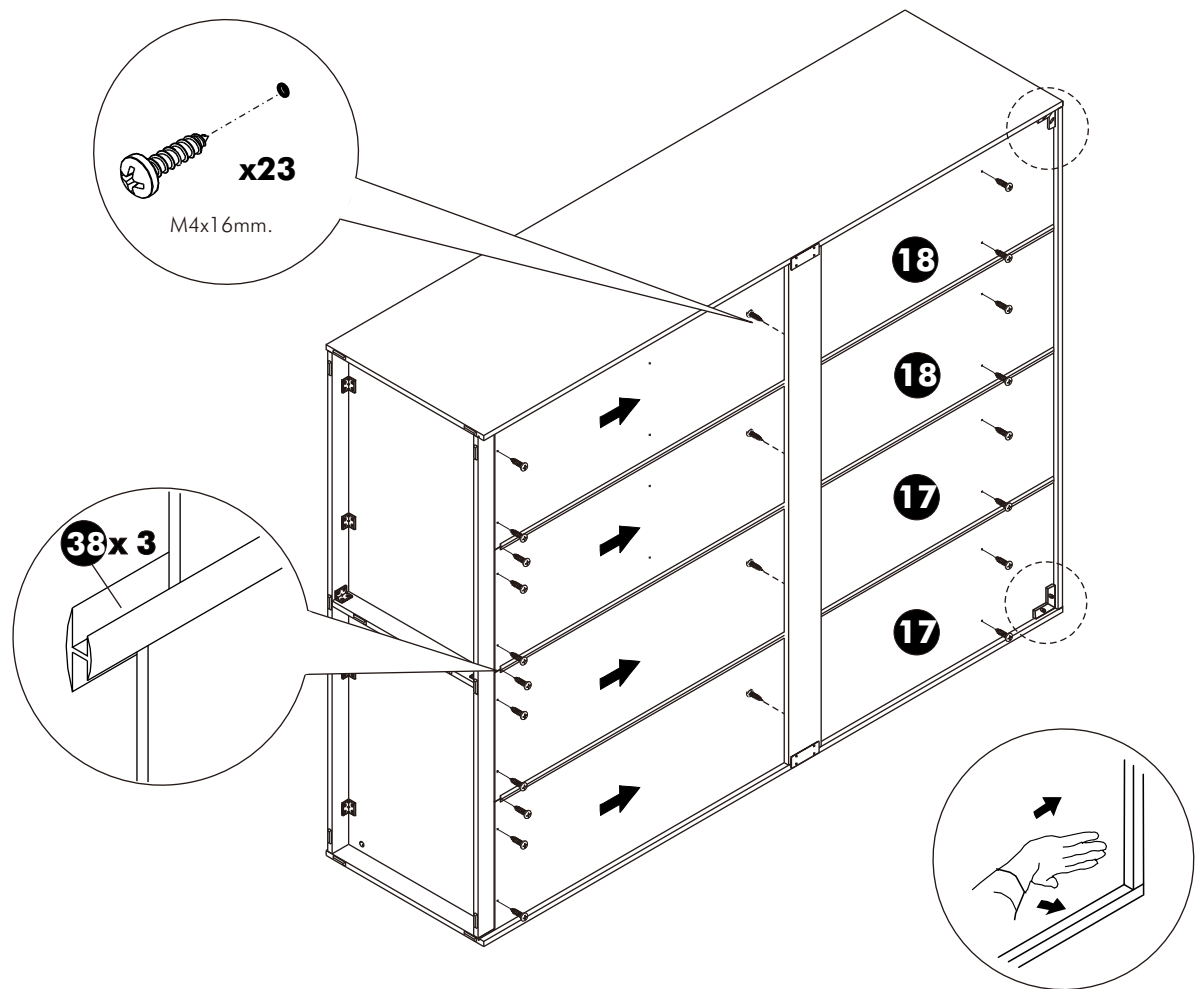

2.

3.

4.

5.

6.

7.

8.

9.

ASSEMBLY

-DRAWER SET

10.

11.

ASSEMBLY

-DOOR SET

1.

#6x5/8" (BK)

32mm.

969mm.

27

27

x4

(HALF OVERLAY)

2.

3.