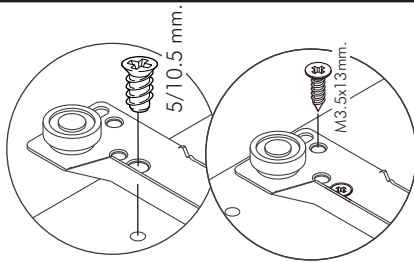

CELLO

Wardrobe 4 drs

CONNECT SYSTEM

M4x16mm.

DOOR PANEL

5/10.5 mm.

M3.5x13mm.

1

5/10.5 mm.

M3.5x13mm.

2

M3.5x13mm.

HARDWARE

-BODY SET

x 25

x 25

x 2

x 4

x 30

x 4

x 68

M3.5x13mm.

x 4

M4x16mm.

M4x16mm.

x 64

x 8

(Black)
M4x25mm.

x 24

ASSEMBLY

-BODY SET

1.