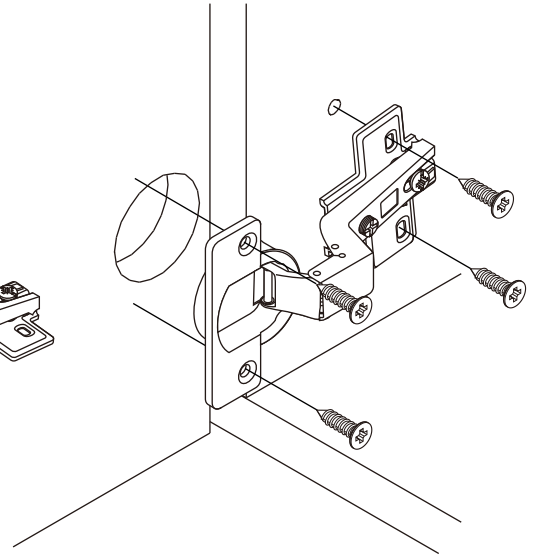

CELLO

Wardrobe 4 drs

CONNECT SYSTEM

M4x16mm.

DOOR PANEL

5/10.5 mm.

M3.5x13mm.

1

5/10.5 mm.

M3.5x13mm.

2

M3.5x13mm.

HARDWARE

-BODY SET

x 25

x 25