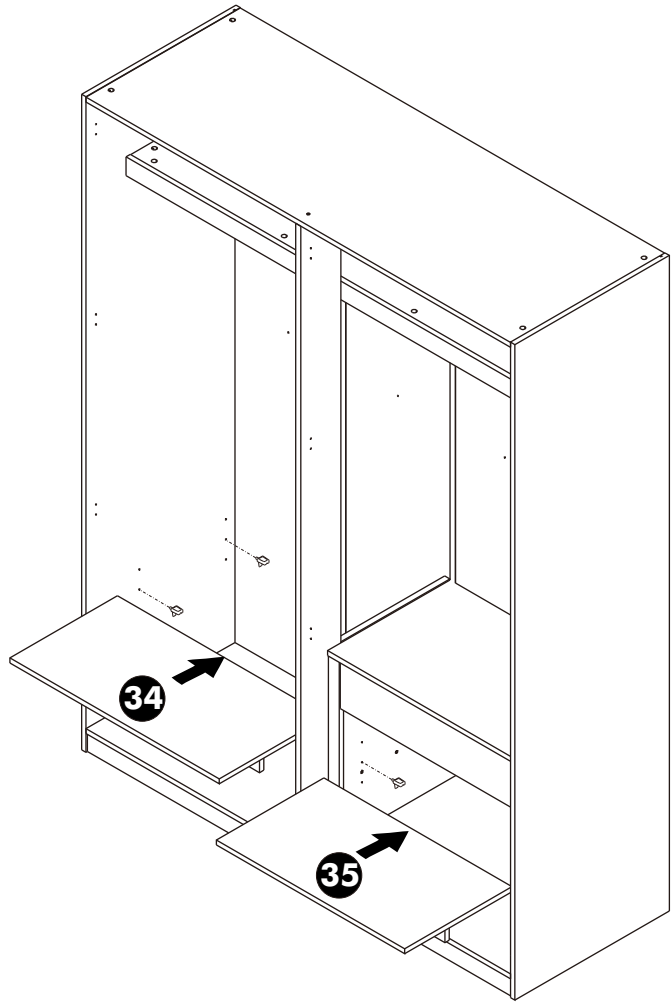

ASSEMBLY

-DRAWER SET

10.

11.

ASSEMBLY

-DOOR SET

1.

#6x5/8" (BK)

32mm.

969mm.

27

27

x4

(HALF OVERLAY)

2.

3.