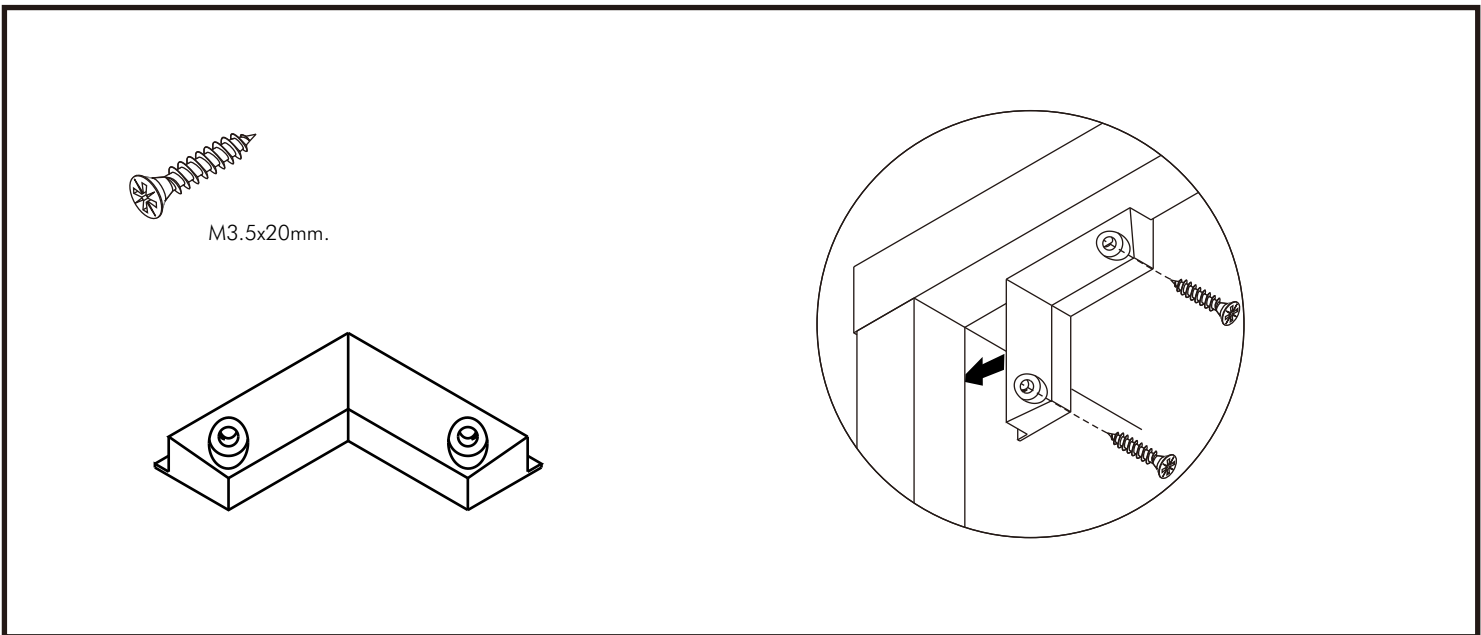

CELLO

Wardrobe 4 drs

CONNECT SYSTEM

M4x16mm.

DOOR PANEL

5/10.5 mm.

M3.5x13mm.

1

5/10.5 mm.

M3.5x13mm.

2

M3.5x13mm.

HARDWARE

-BODY SET

x 25

x 25