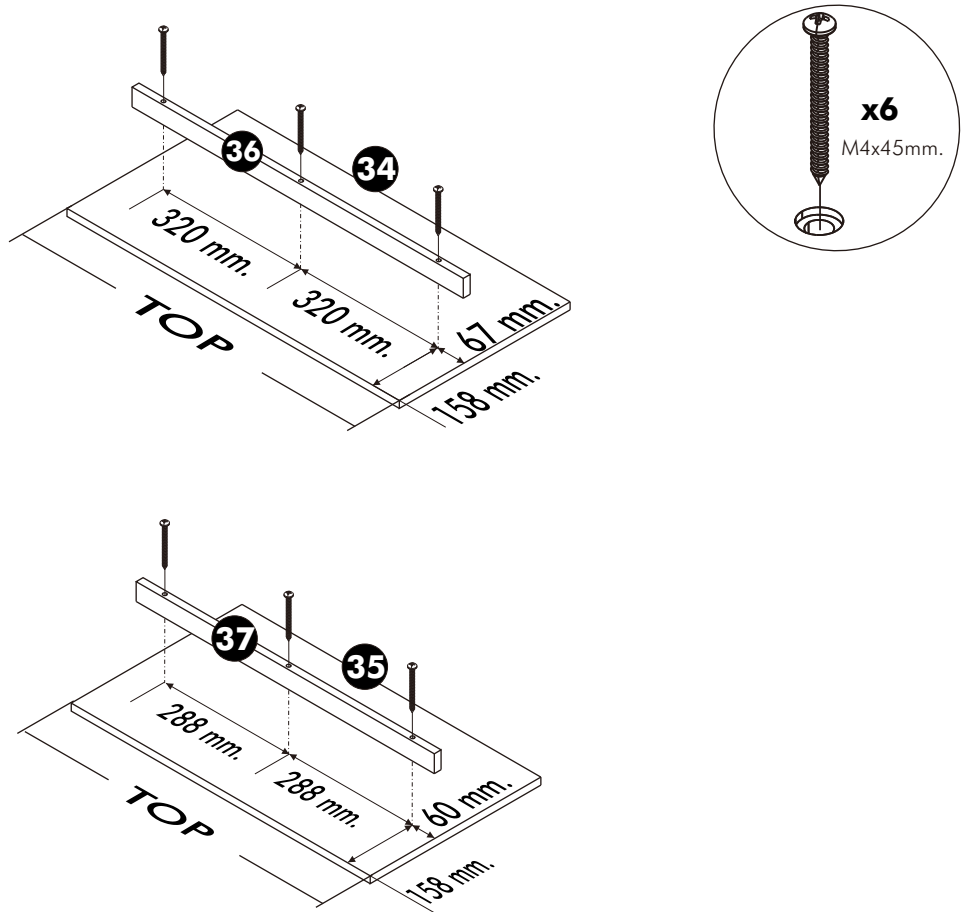

M4x16mm.

x 64

x 8

(Black)
M4x25mm.

x 24

ASSEMBLY

-BODY SET

1.

2.

3.

4.

5.

6.

7.

8.

9.

ASSEMBLY

-DRAWER SET

10.

11.

ASSEMBLY

-DOOR SET

1.

#6x5/8" (BK)

32mm.

969mm.

27

27

x4

(HALF OVERLAY)

2.

3.