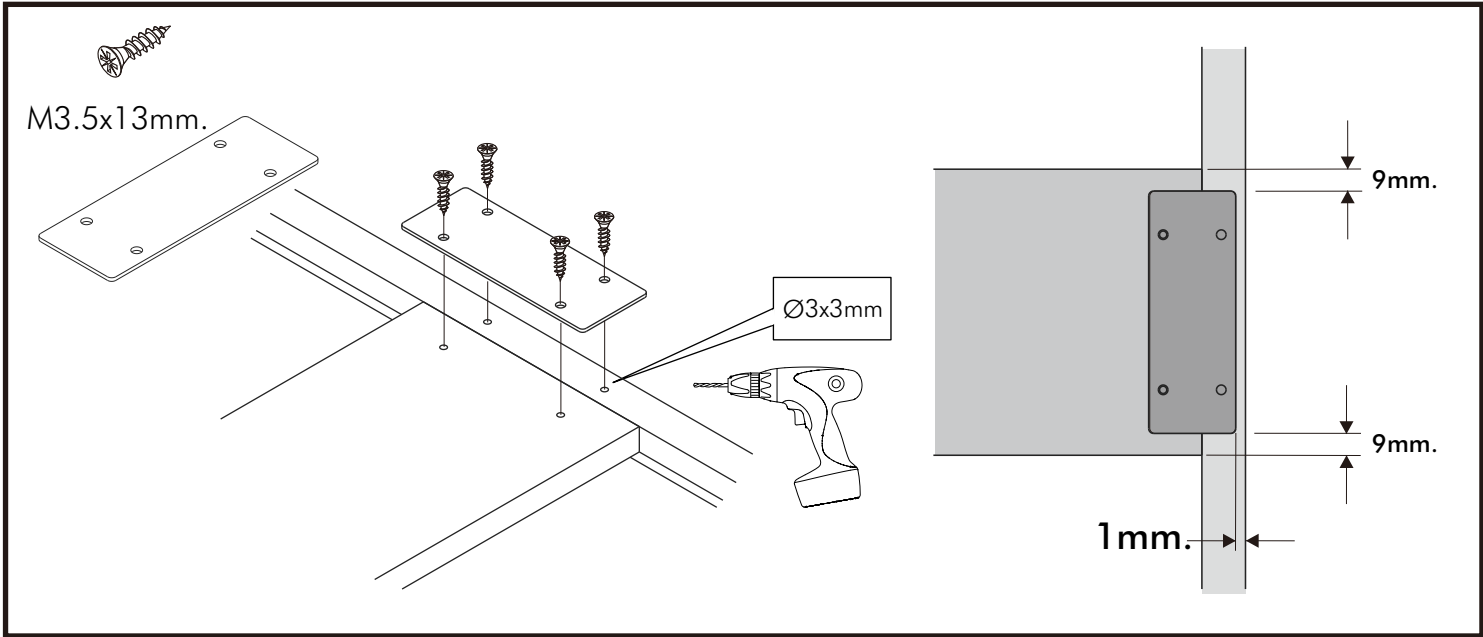

CELLO

Wardrobe 4 drs

CONNECT SYSTEM

M4x16mm.

DOOR PANEL

5/10.5 mm.

M3.5x13mm.

1

5/10.5 mm.

M3.5x13mm.

2

M3.5x13mm.

HARDWARE

-BODY SET

x 25

x 25

x 2

x 4

x 30

x 4

x 68

M3.5x13mm.

x 4

M4x16mm.

M4x16mm.

x 64

x 8

(Black)
M4x25mm.

x 24

ASSEMBLY

-BODY SET

1.