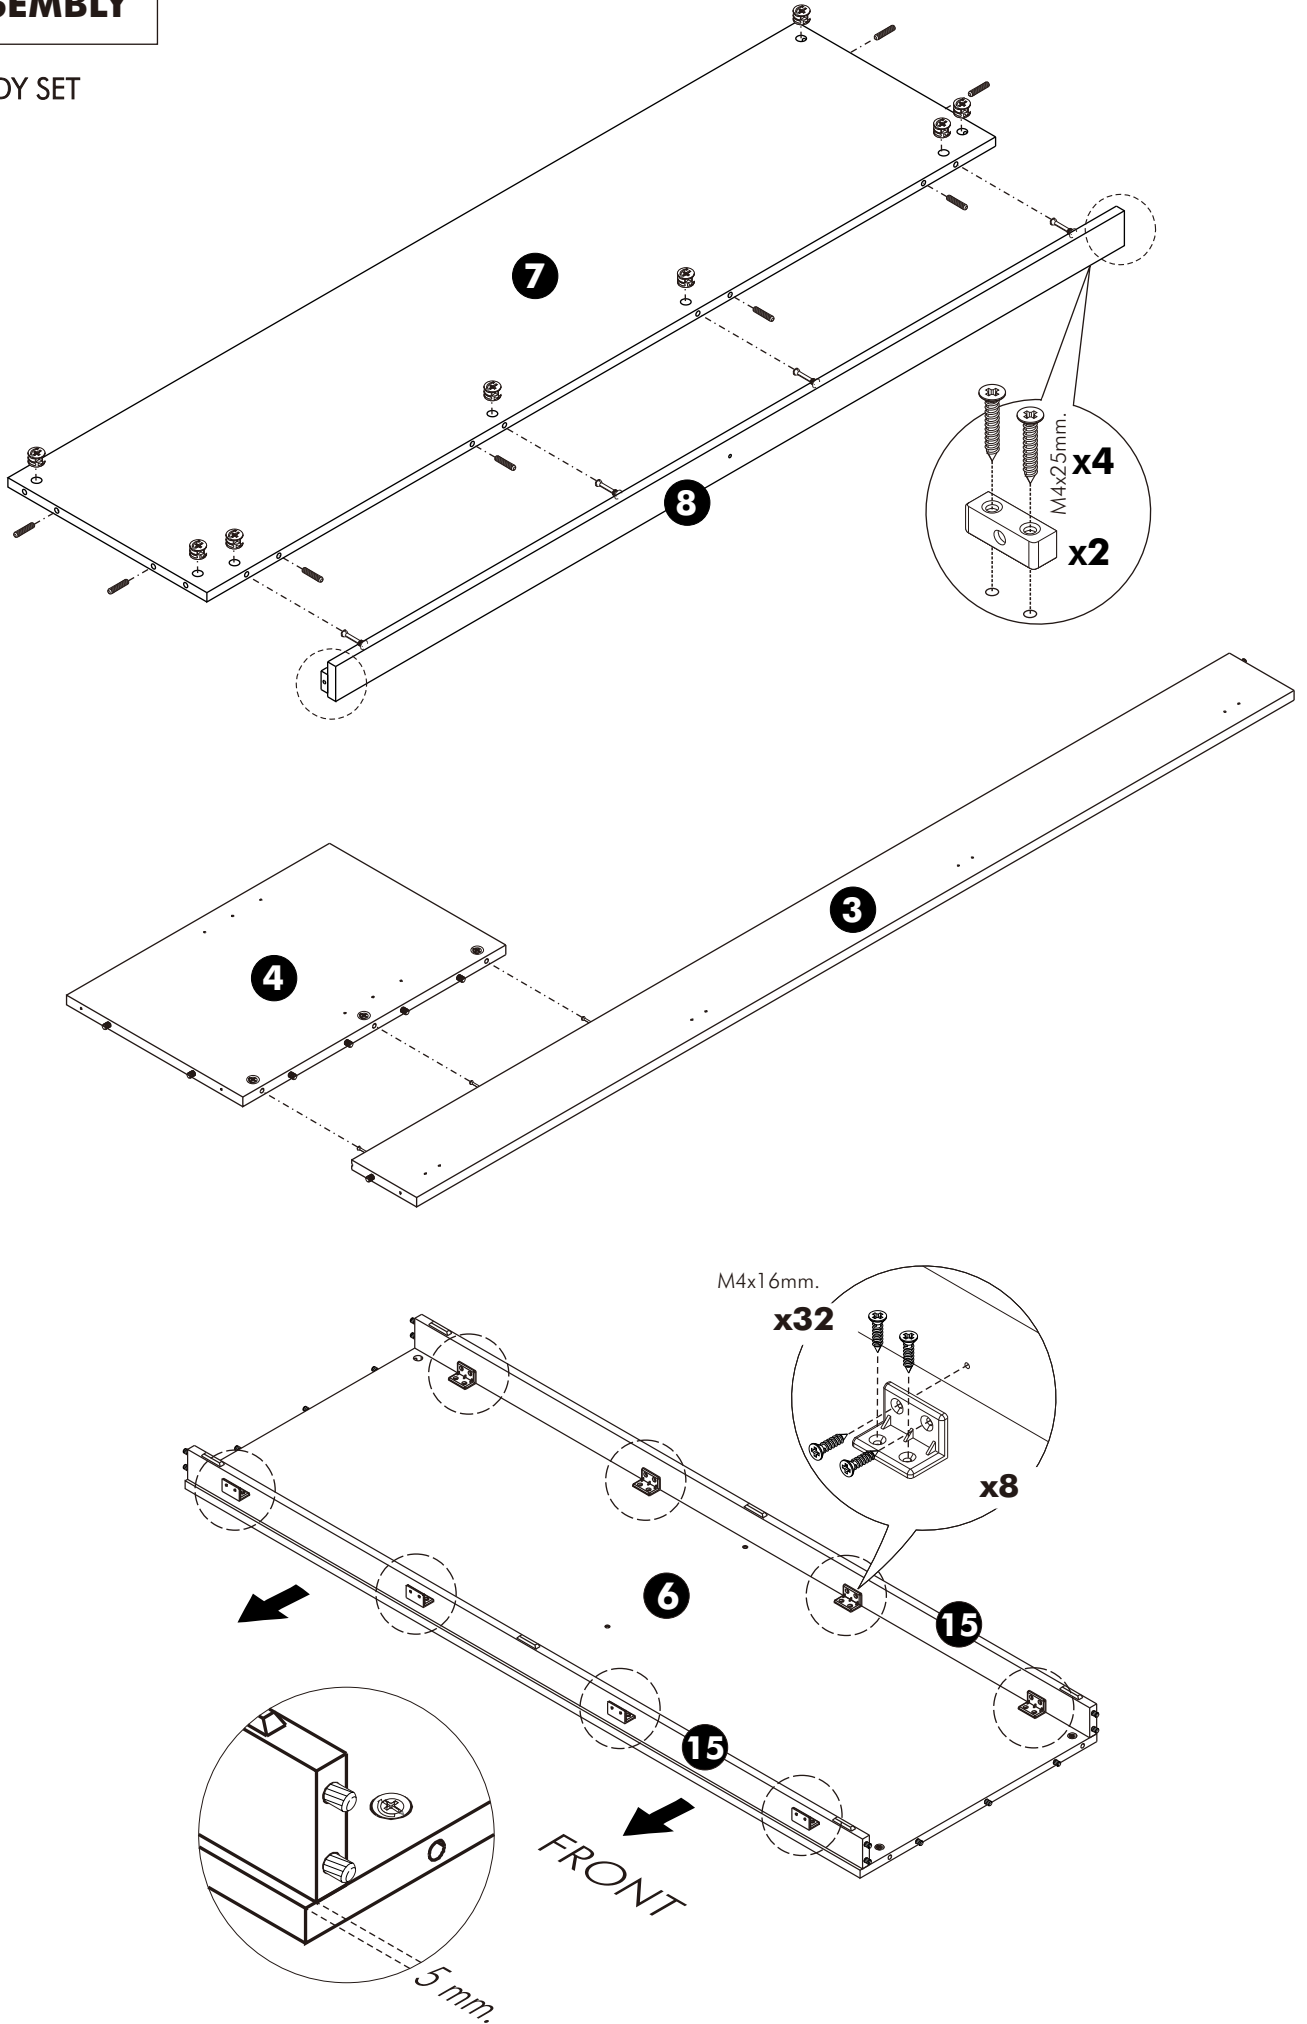

-DRAWER SET

x 1

M3.5x13mm.

x 8

M4x40mm.

x 11

M6x23mm.

x 3

M4x16mm.

x 64

x 8

(Black)
M4x25mm.

x 24

ASSEMBLY

-BODY SET

1.

ASSEMBLY

-DRAWER SET

10.

11.

ASSEMBLY

-DOOR SET

1.

#6x5/8" (BK)

32mm.

969mm.

27

27

x4

(HALF OVERLAY)

2.

3.