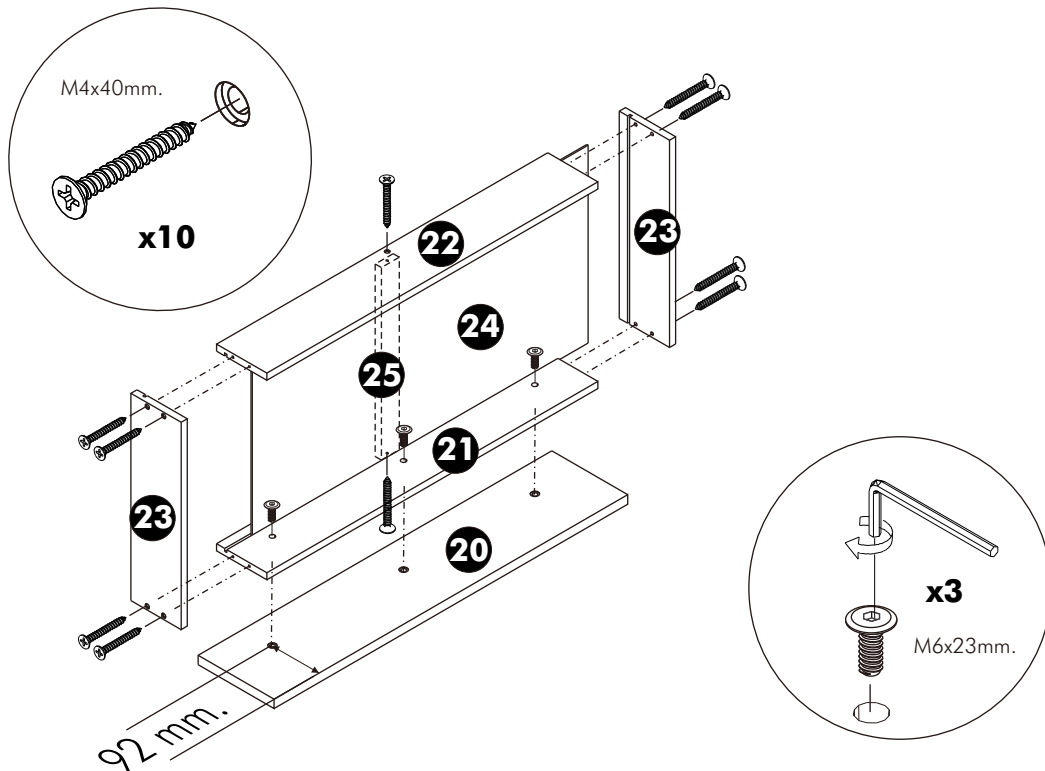

M4x16mm.

x 64

x 8

(Black)
M4x25mm.

x 24

ASSEMBLY

-BODY SET

1.

2.

3.

4.

5.

6.

7.

8.

9.

ASSEMBLY

-DRAWER SET

10.

11.

ASSEMBLY

-DOOR SET

1.

#6x5/8" (BK)

32mm.

969mm.

27

27

x4

(HALF OVERLAY)

2.

3.