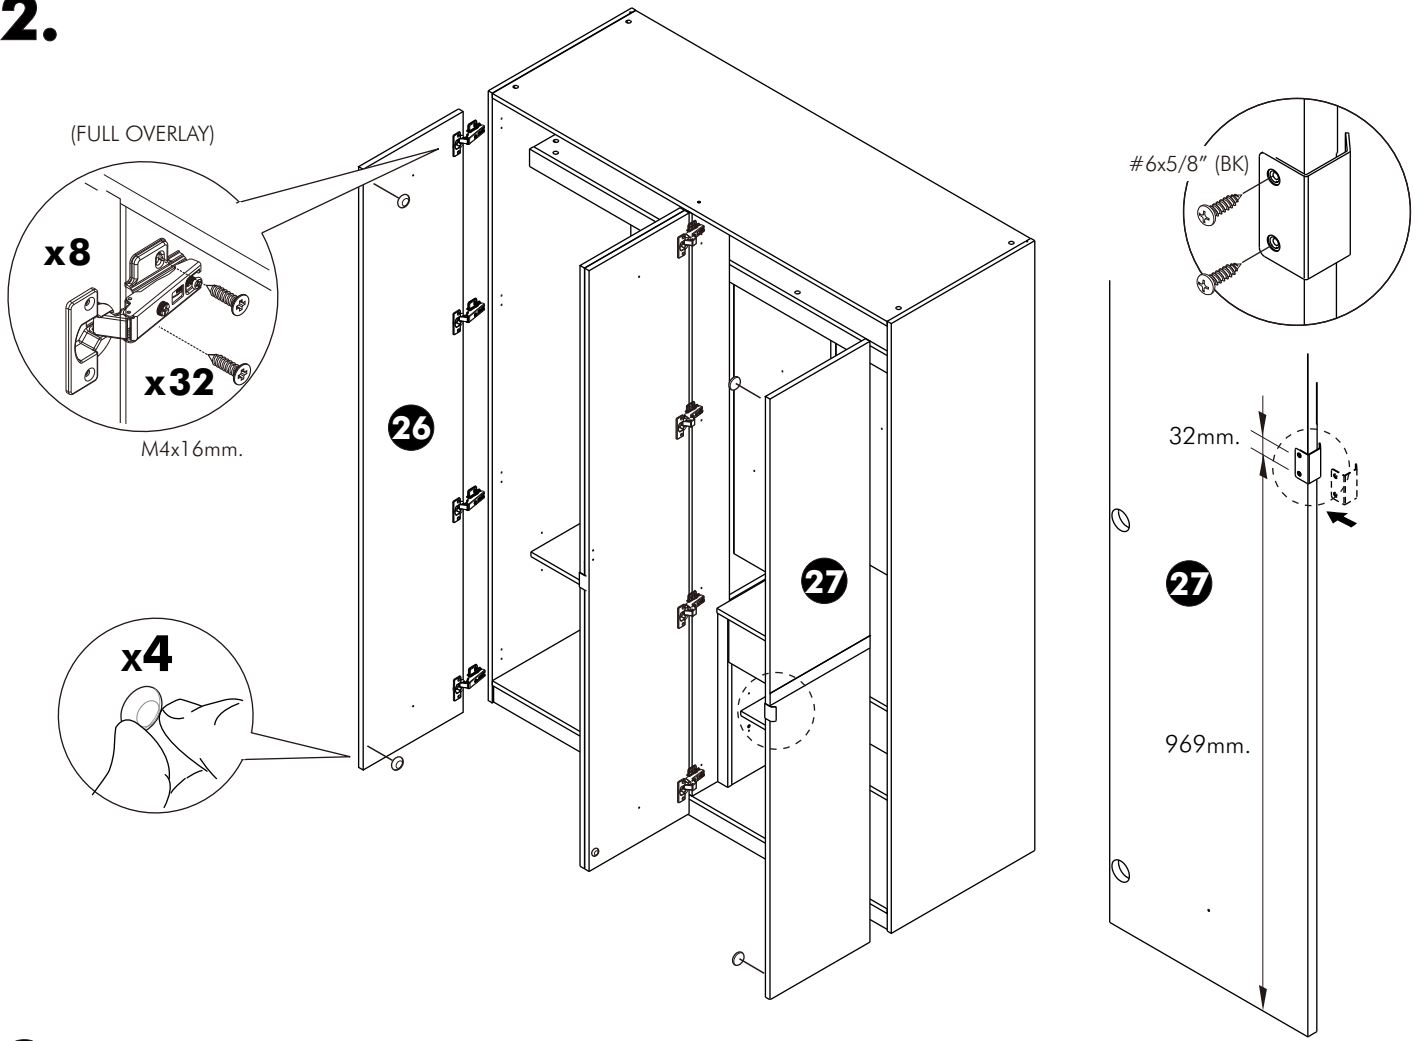

ASSEMBLY

-DRAWER SET

10.

11.

ASSEMBLY

-DOOR SET

1.

#6x5/8" (BK)

32mm.

969mm.

27

27

x4

(HALF OVERLAY)

2.

3.