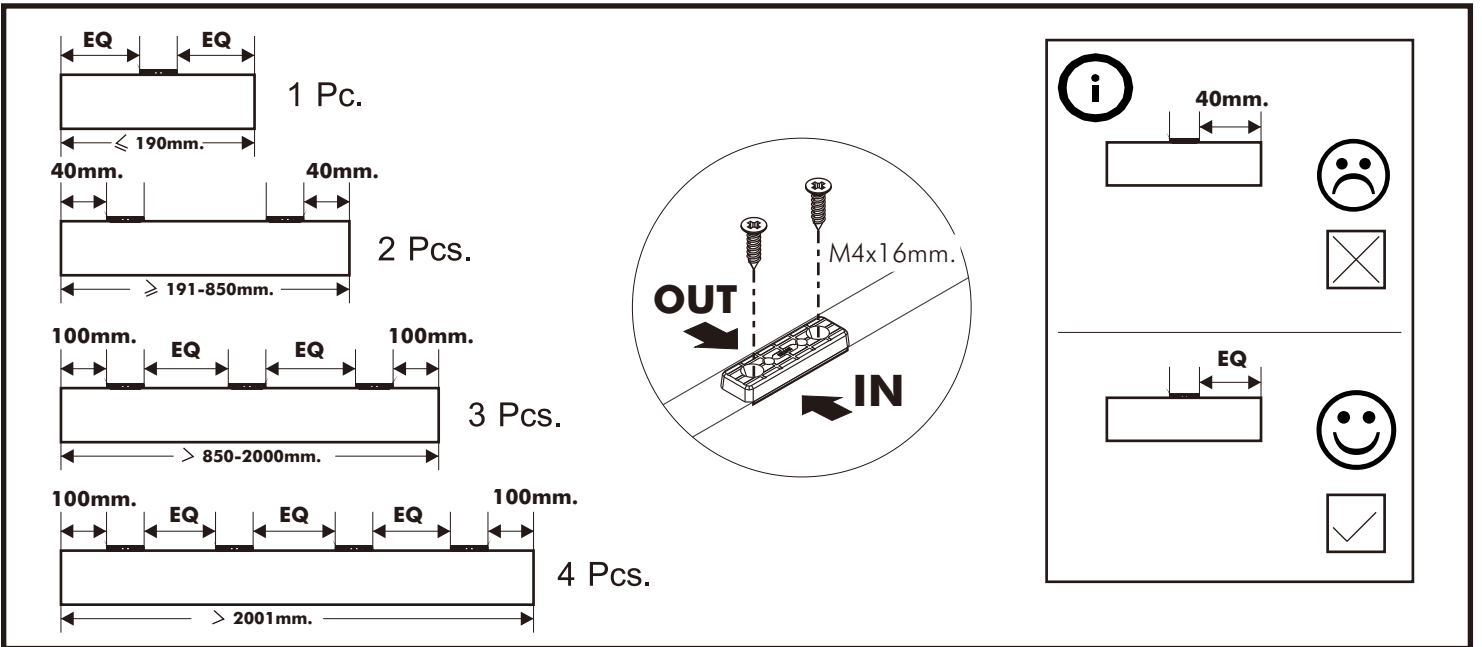

CELLO

BED 5 ft.
BED 6 ft.

CONNECT SYSTEM

HARDWARE

-BODY SET

x 4

19mm.

x 4

#8x35

x 8

x 2

No.1

x 3

M4x16mm.

x 19

#M6

x 4

#M6

x 4

TF+M6x45

x 4

No.10

x 1

M4x30mm.

x 48

M4x16mm.

x 24

JCB+M6x70

x 6

x 12

ASSEMBLY

-BODY SET