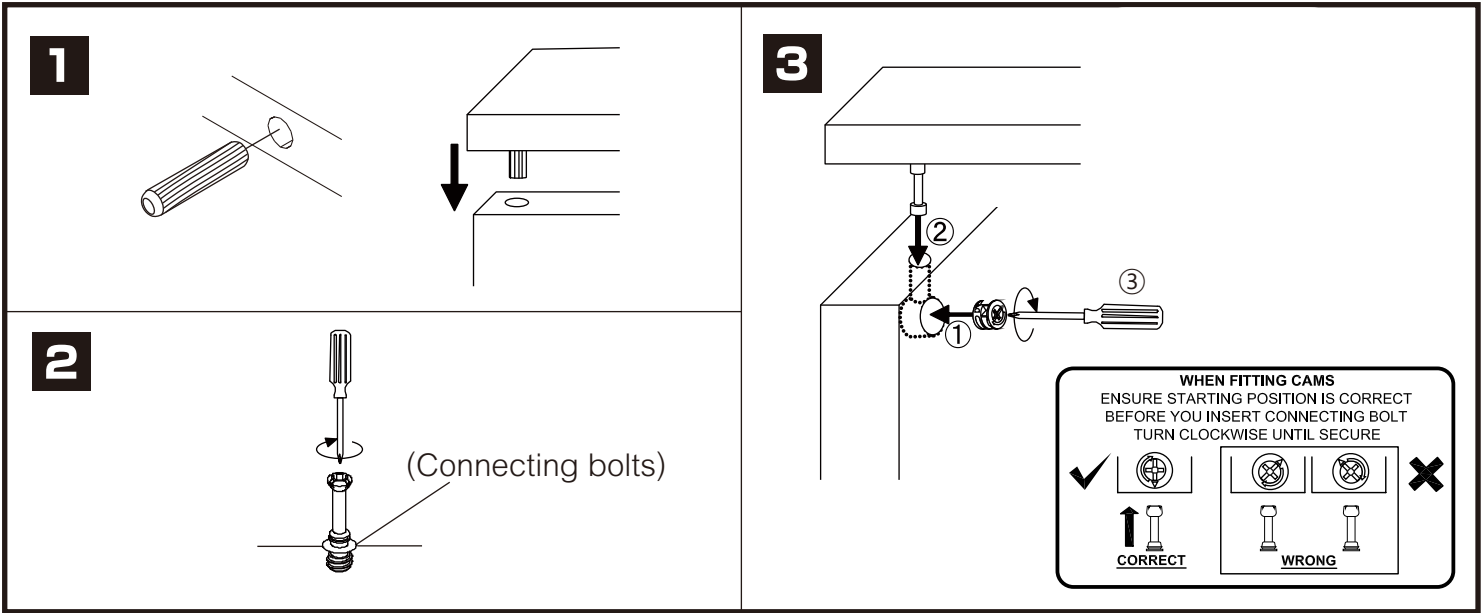

CELLO

BED 5 ft.
BED 6 ft.

CONNECT SYSTEM

HARDWARE

-BODY SET

x 4

19mm.

x 4