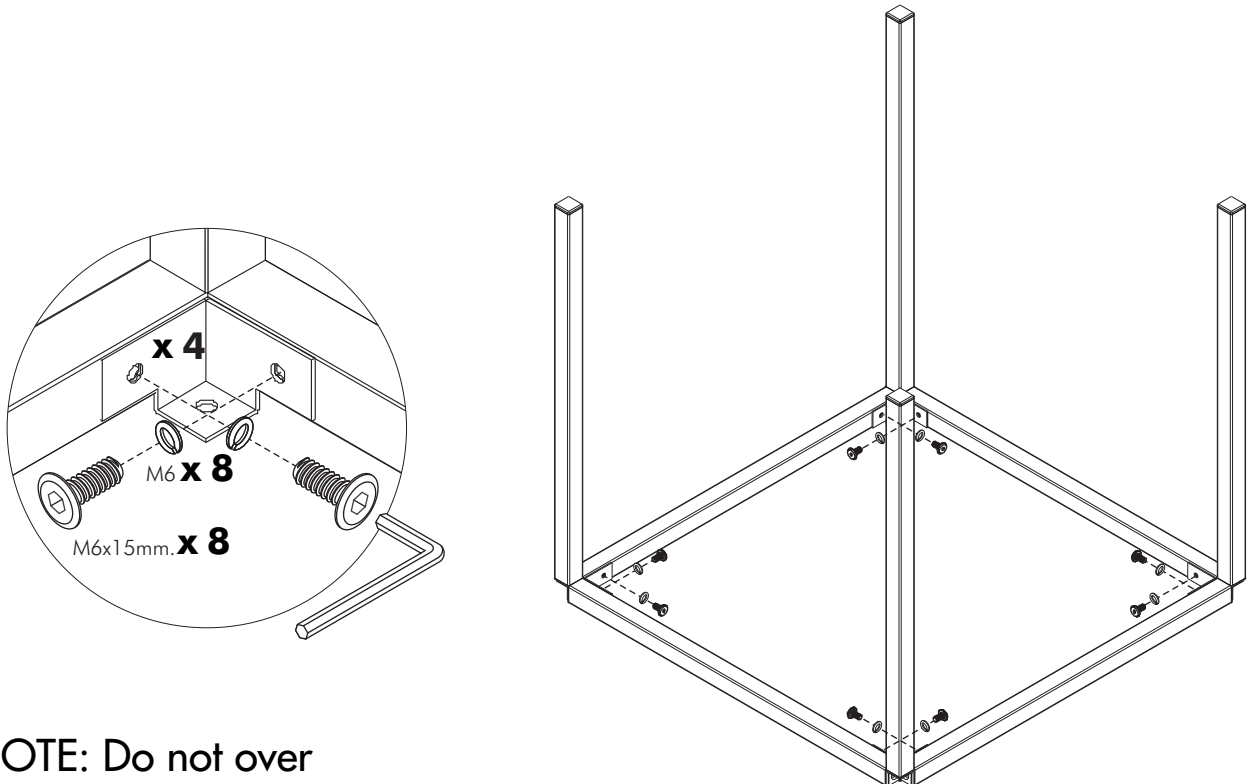

DANAIL/P

Dining Table /75

HARDWARE

-BODY SET

M6x15mm.

x 8

M6

x 8

M8x45mm.

x 8

x 4

x 1

x 4

M8

x 8

ASSEMBLY

-BODY SET

1.

2.

3.

NOTE: retighten
screw. M8x45mm.(Step.1)

NOTE: retighten
screw. M6x15mm.(Step.2)

4.