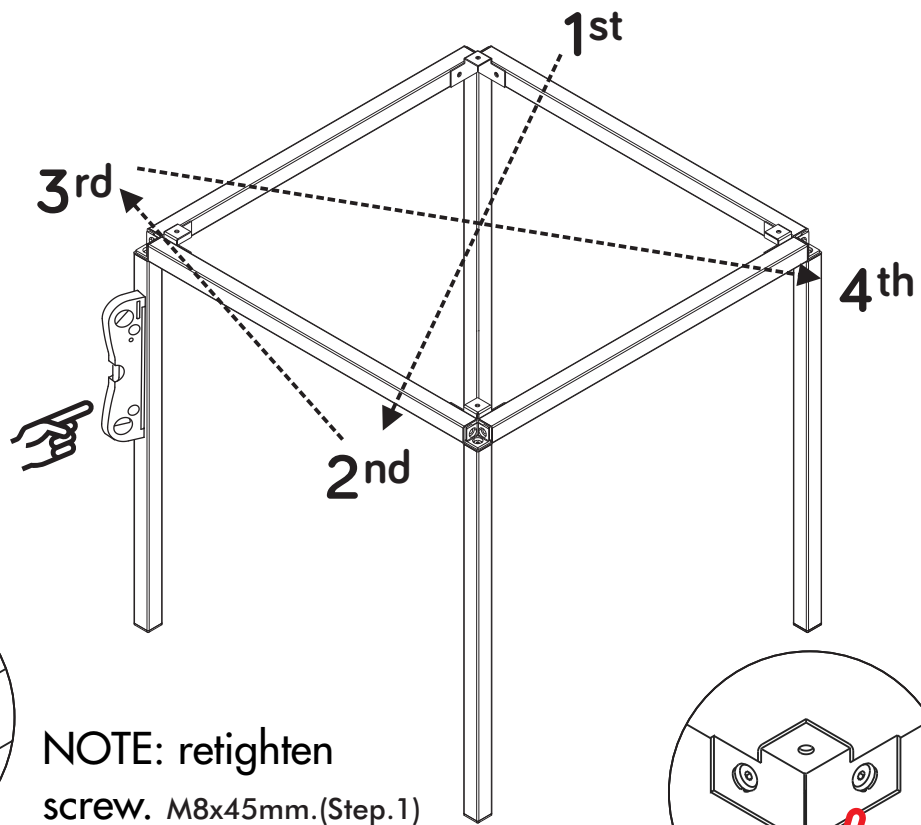

DANAIL/P

Dining Table /75

HARDWARE

-BODY SET

M6x15mm.

x 8

M6

x 8

-BODY SET

1.

2.

3.

NOTE: retighten
screw. M8x45mm.(Step.1)

NOTE: retighten
screw. M6x15mm.(Step.2)

4.