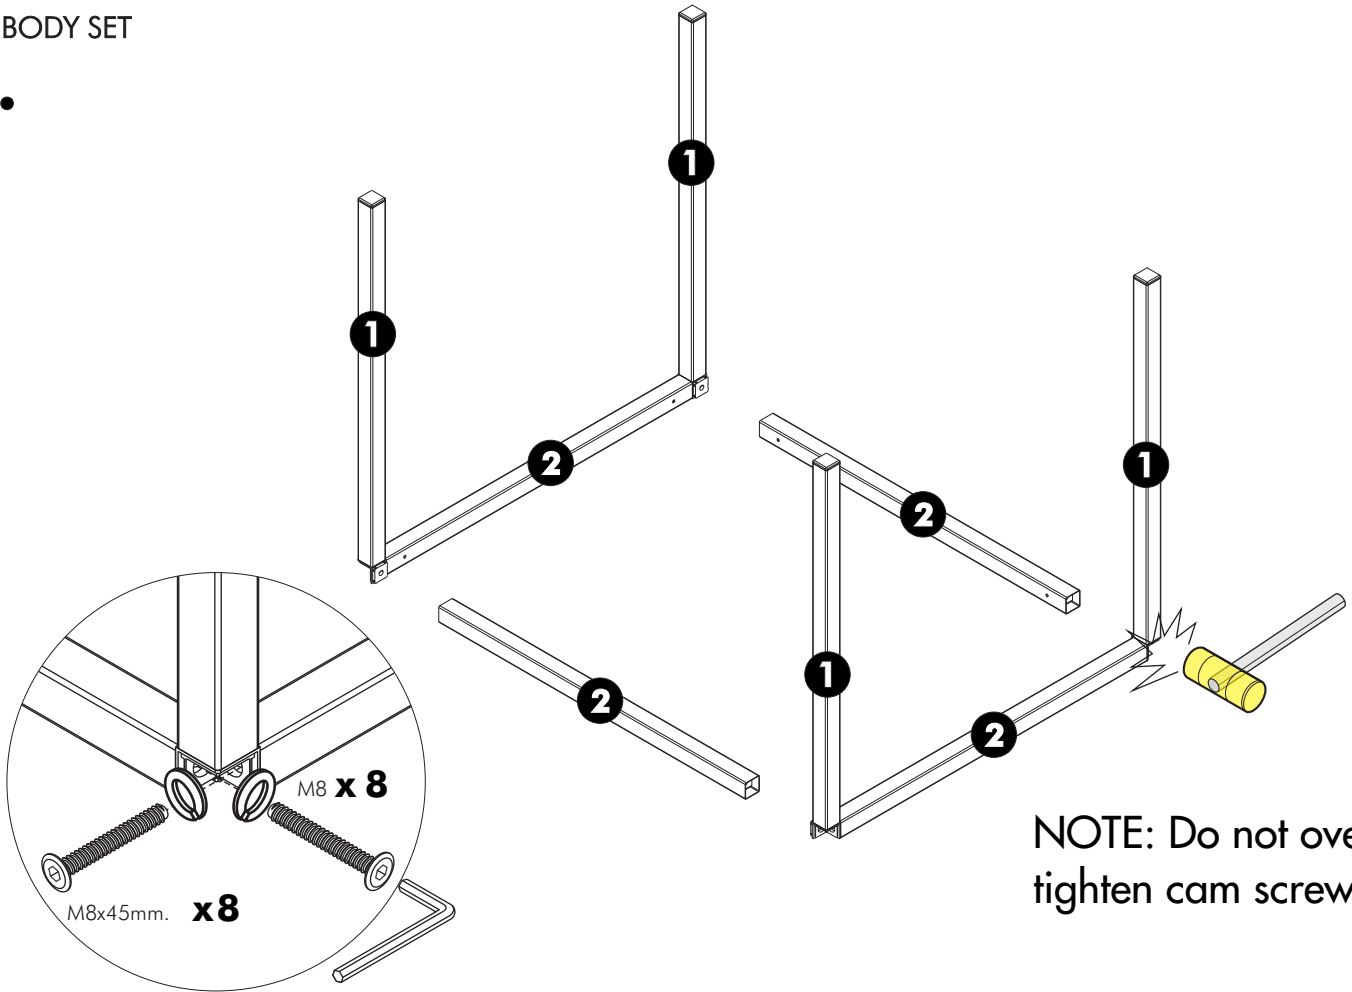

DANAIL/P

Dining Table /75

HARDWARE

-BODY SET

M6x15mm.

x 8

M6

x 8

M8x45mm.

x 8

x 4

x 1

x 4

M8

x 8

ASSEMBLY

-BODY SET

1.

2.

3.

NOTE: retighten
screw. M8x45mm.(Step.1)

NOTE: retighten
screw. M6x15mm.(Step.2)

4.