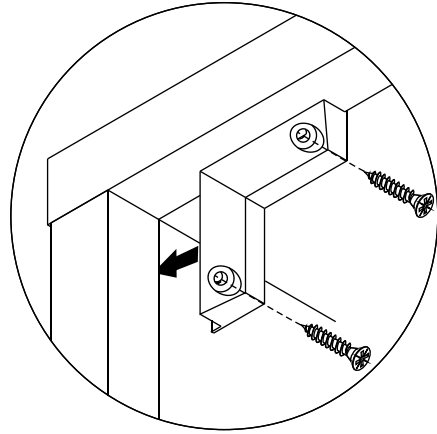

KARLSTAD

Tv cabinet 120 cm.

CONNECT SYSTEM

1

3

2

(Connecting bolts)

WHEN FITTING CAMS
ENSURE STARTING POSITION IS CORRECT
BEFORE YOU INSERT CONNECTING BOLT
TURN CLOCKWISE UNTIL SECURE

✓

↑
CORRECT

✗

↓ ↑
WRONG

M4x16mm.

i

40mm.

EQ

M3.5x20mm.

HARDWARE

-BODY SET

x 8

x 8

x 14

x 13

x 76