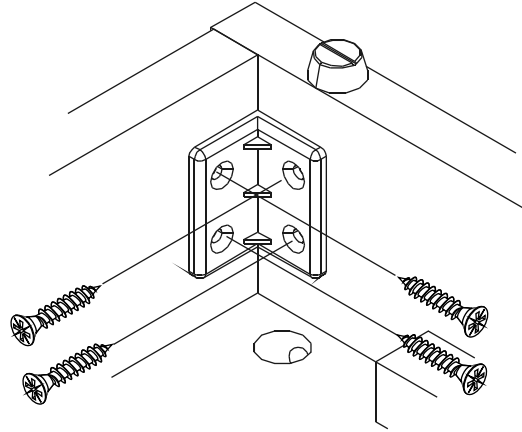

KARLSTAD

Tv cabinet 120 cm.

CONNECT SYSTEM

1

3

2

(Connecting bolts)

WHEN FITTING CAMS
ENSURE STARTING POSITION IS CORRECT
BEFORE YOU INSERT CONNECTING BOLT
TURN CLOCKWISE UNTIL SECURE

✓

↑
CORRECT

✗

↓ ↑
WRONG

M4x16mm.

i

40mm.

EQ

M3.5x20mm.

HARDWARE

-BODY SET

x 8

x 8

x 14

x 13

x 76