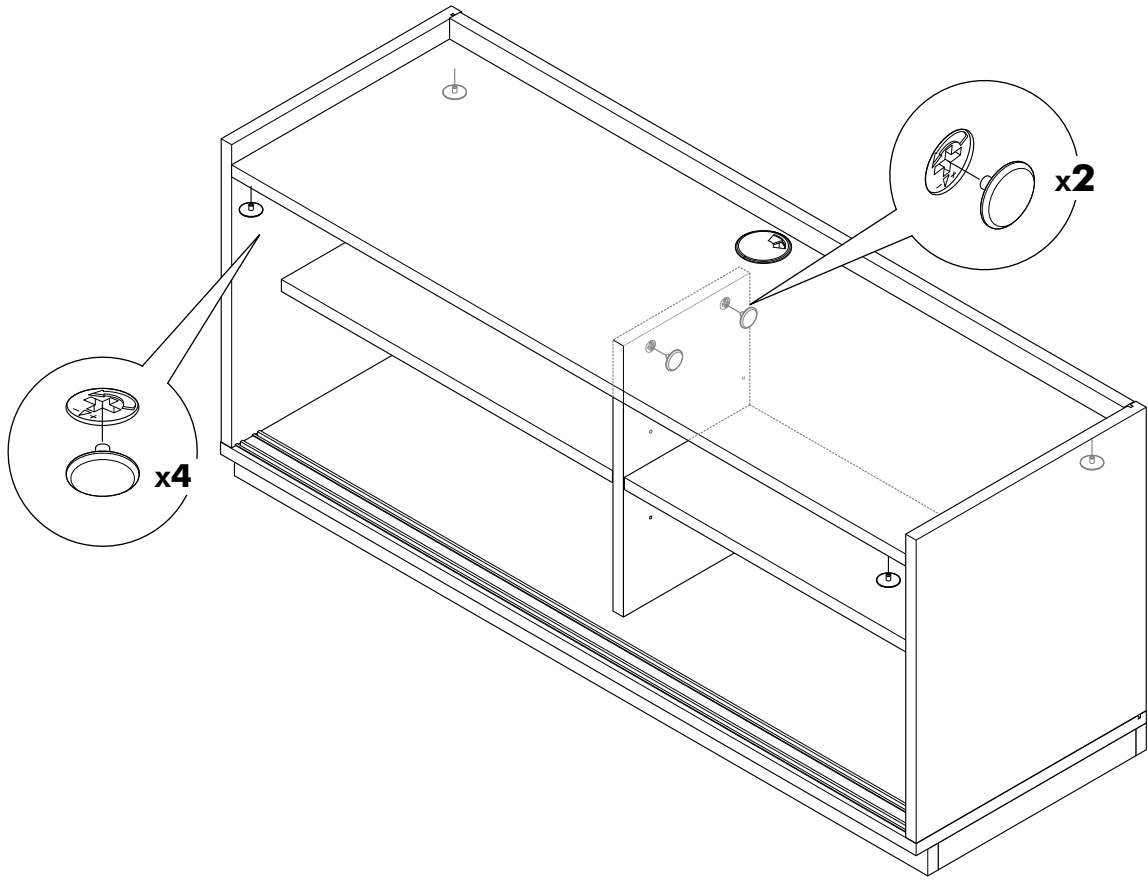

ASSEMBLY

-BODY SET

1.

2.

3.

4.

5.

ASSEMBLY

-DOOR SET

M3.5x1.6mm.(BLACK)