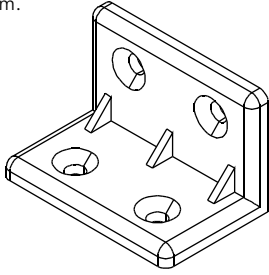

KARLSTAD

Tv cabinet 120 cm.

CONNECT SYSTEM

1

3

2

(Connecting bolts)

WHEN FITTING CAMS
ENSURE STARTING POSITION IS CORRECT
BEFORE YOU INSERT CONNECTING BOLT
TURN CLOCKWISE UNTIL SECURE

✓

↑
CORRECT

✗

↓ ↑
WRONG

M4x16mm.

i

40mm.

EQ

M3.5x20mm.

HARDWARE

-BODY SET

x 8

x 8

x 14

x 13

x 76