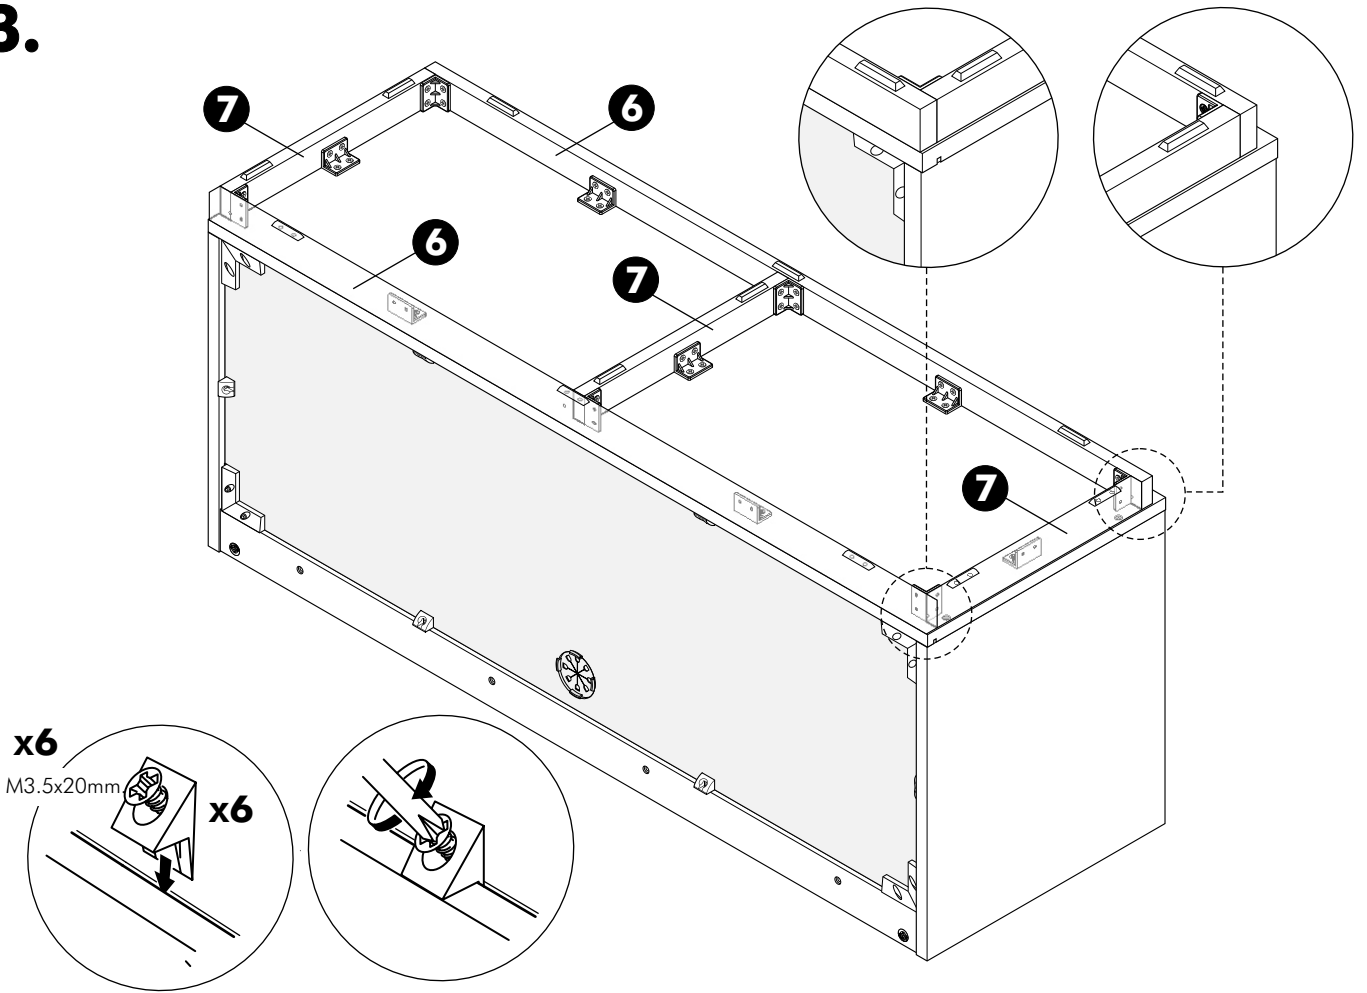

ASSEMBLY

-BODY SET

1.

2.

3.

4.

5.

ASSEMBLY

-DOOR SET

M3.5x1.6mm.(BLACK)