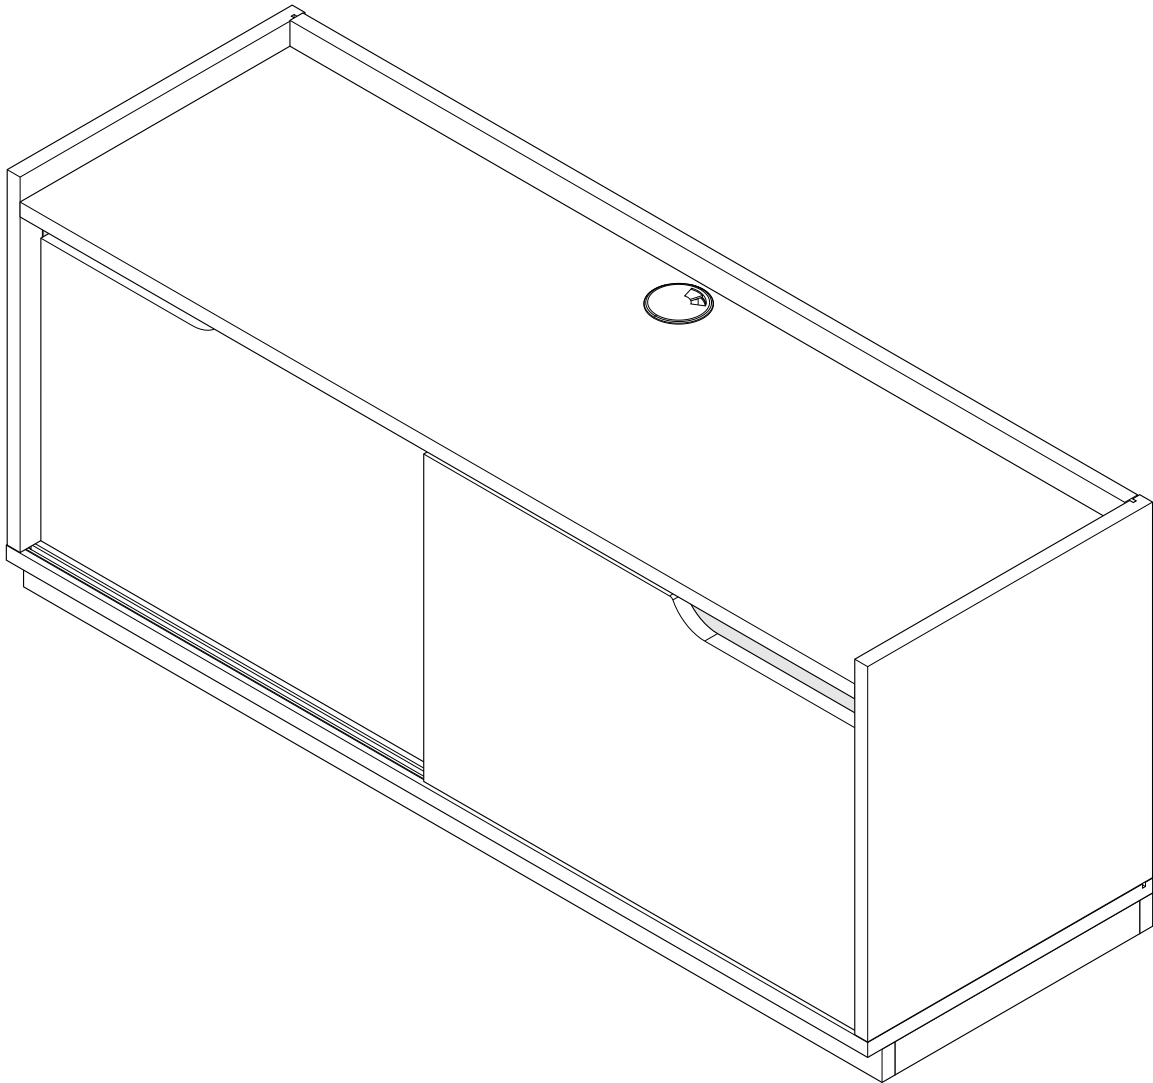

KARLSTAD

Tv cabinet 120 cm.

CONNECT SYSTEM

1

3

2

(Connecting bolts)

WHEN FITTING CAMS
ENSURE STARTING POSITION IS CORRECT
BEFORE YOU INSERT CONNECTING BOLT
TURN CLOCKWISE UNTIL SECURE

✓

↑
CORRECT

✗

↓ ↑
WRONG

M4x16mm.

i

40mm.

EQ

M3.5x20mm.

HARDWARE

-BODY SET

x 8

x 8

x 14

x 13

x 76