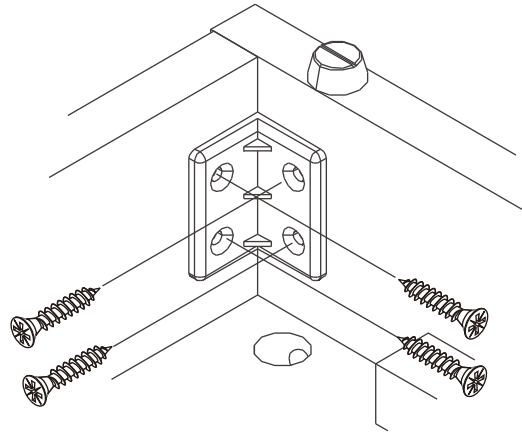

KARLSTAD

Bed 5 FT.

Bed 6 FT.

CONNECT SYSTEM

M4x16mm.

M4x30mm.

HARDWARE

-BODY SET

x 2

x 2

x 32

x 8

x 3

M4x16mm.

x 11

M4x30mm.

x 30

x 4

M4x50mm.

x 28

M4x16mm.

x 94

P+M4x30mm.

x 72