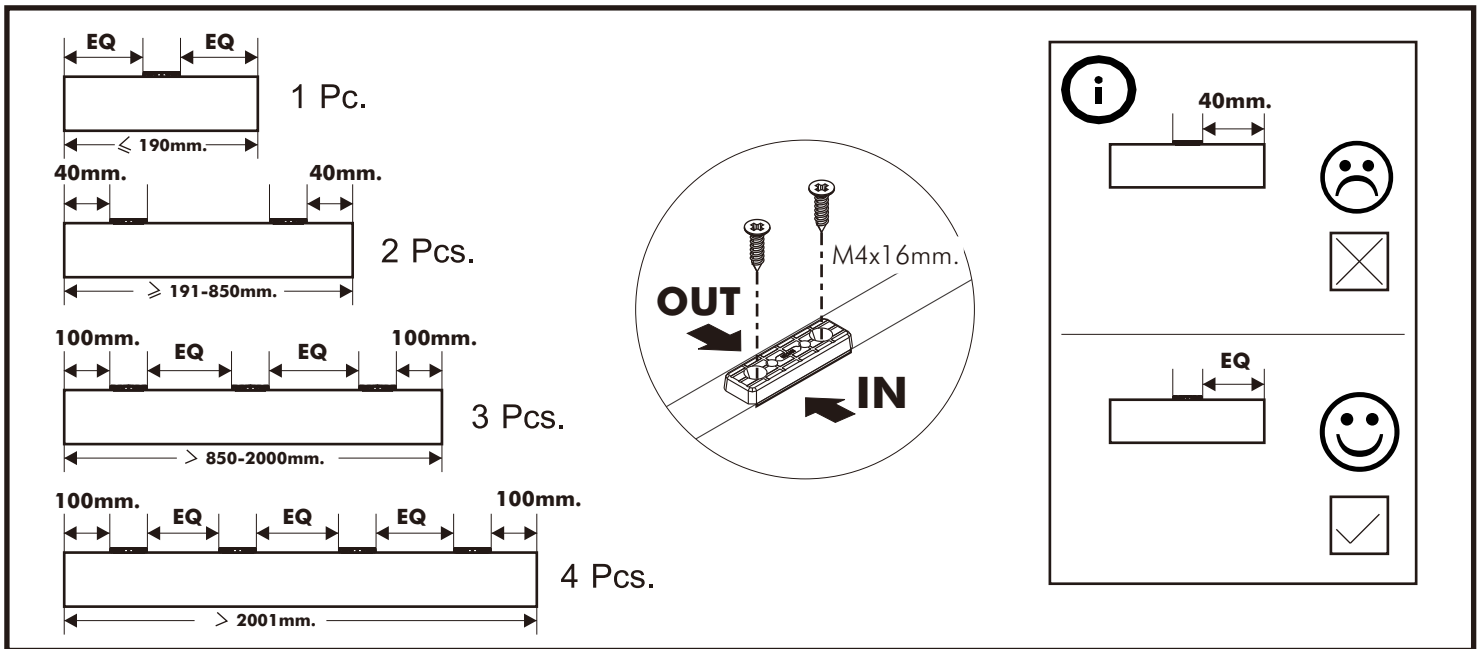

KARLSTAD

Bed 5 FT.

Bed 6 FT.

CONNECT SYSTEM

M4x16mm.

M4x30mm.

HARDWARE

-BODY SET

x 2

x 2

x 32

x 8

x 3

M4x16mm.

x 11

M4x30mm.

x 30

x 4

M4x50mm.

x 28

M4x16mm.

x 94

P+M4x30mm.

x 72

x 6

M4x50mm.

i

Bed end

50mm.

50mm.

3.

(L)