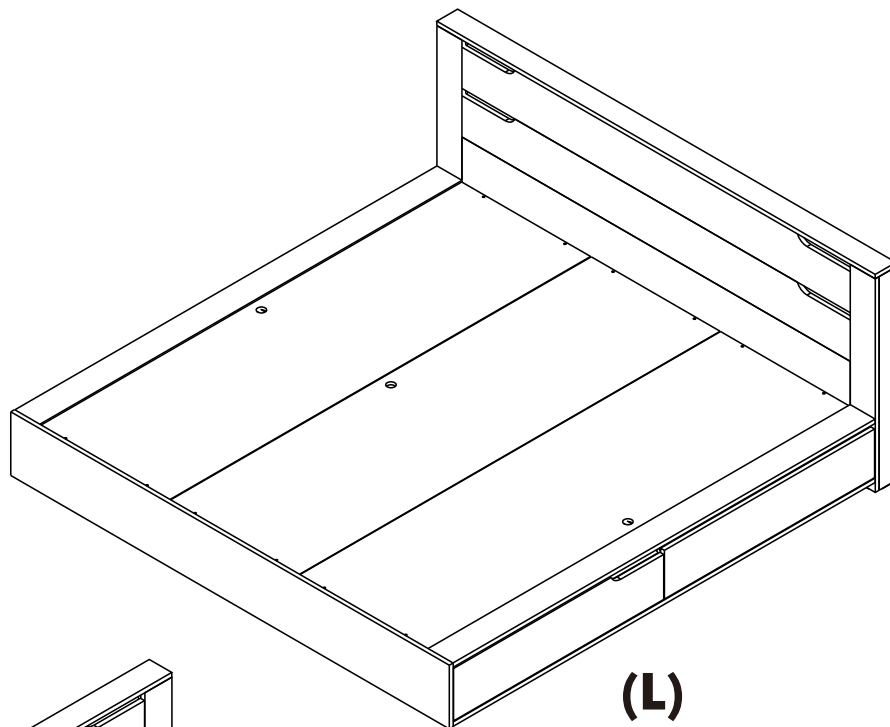

KARLSTAD

Bed 5 FT.

Bed 6 FT.

CONNECT SYSTEM

M4x16mm.

M4x30mm.

HARDWARE

-BODY SET

x 2

x 2

x 32

x 8

x 3

M4x16mm.

x 11

M4x30mm.