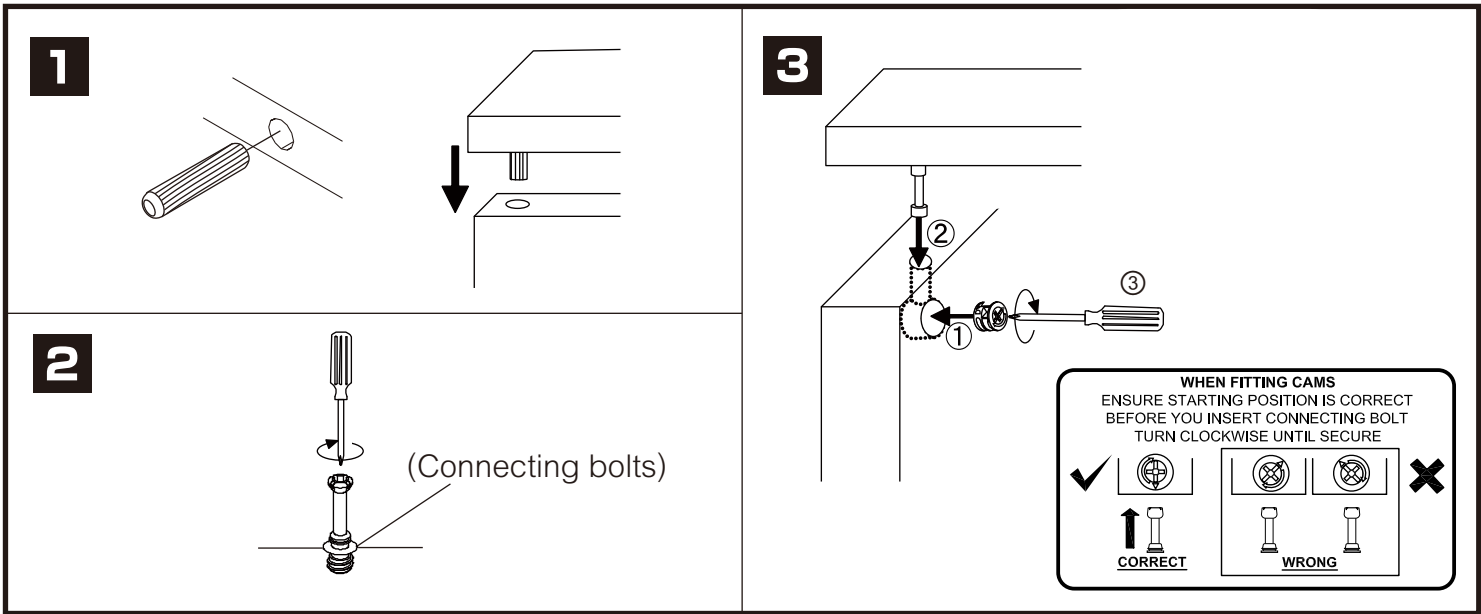

KARLSTAD

Bed 5 FT.

Bed 6 FT.

CONNECT SYSTEM

M4x16mm.

M4x30mm.

HARDWARE

-BODY SET