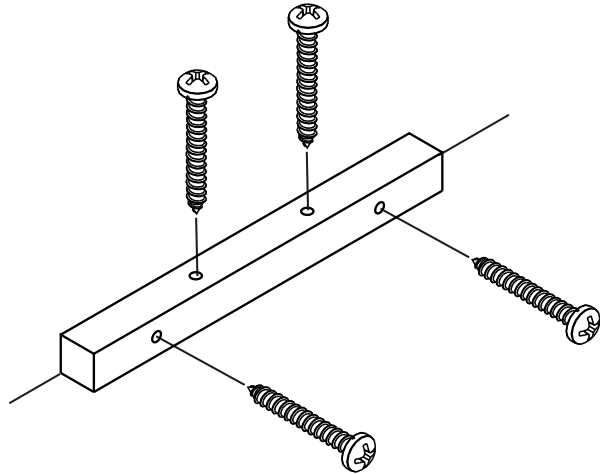

KARLSTAD

Bed 5 FT.

Bed 6 FT.

CONNECT SYSTEM

M4x16mm.

M4x30mm.

HARDWARE

-BODY SET

x 2

x 2

x 32

x 8

x 3

M4x16mm.

x 11

M4x30mm.

x 30

x 4

M4x50mm.

x 28

M4x16mm.

x 94

P+M4x30mm.

x 72

M4x35mm.

x 6

x 1

M4x20mm.

x 4

x 25

-DRAWER SET

x 2