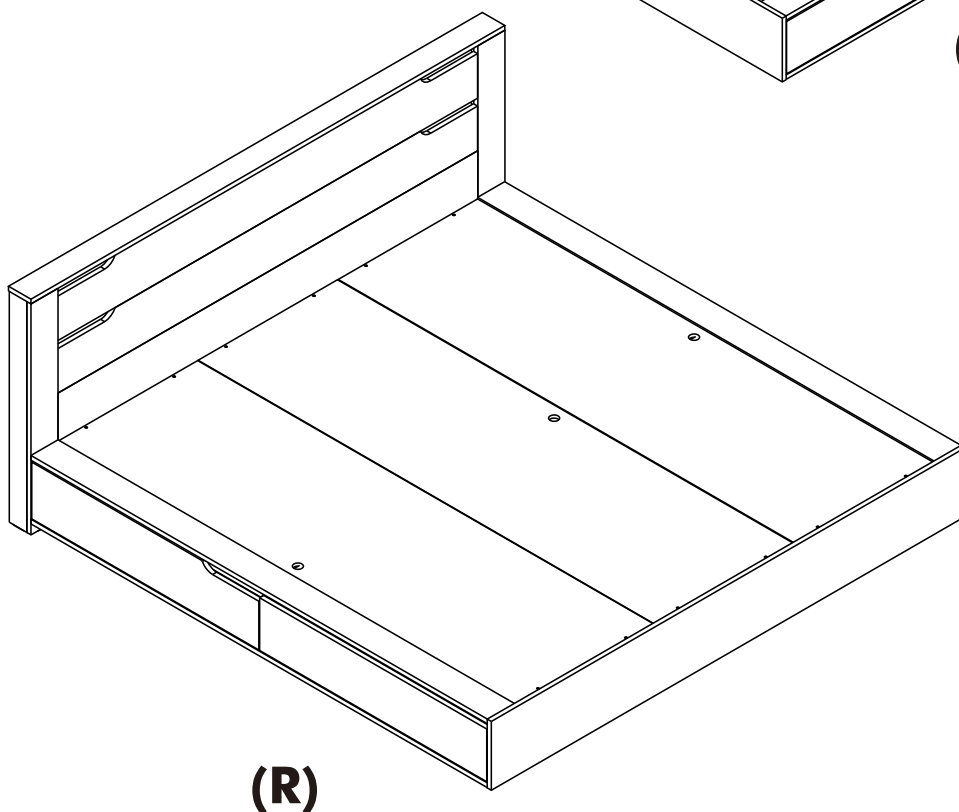

KARLSTAD

Bed 5 FT.

Bed 6 FT.

CONNECT SYSTEM

M4x16mm.

M4x30mm.

HARDWARE

-BODY SET

x 2

x 2

x 32

x 8

x 3

M4x16mm.

x 11

M4x30mm.