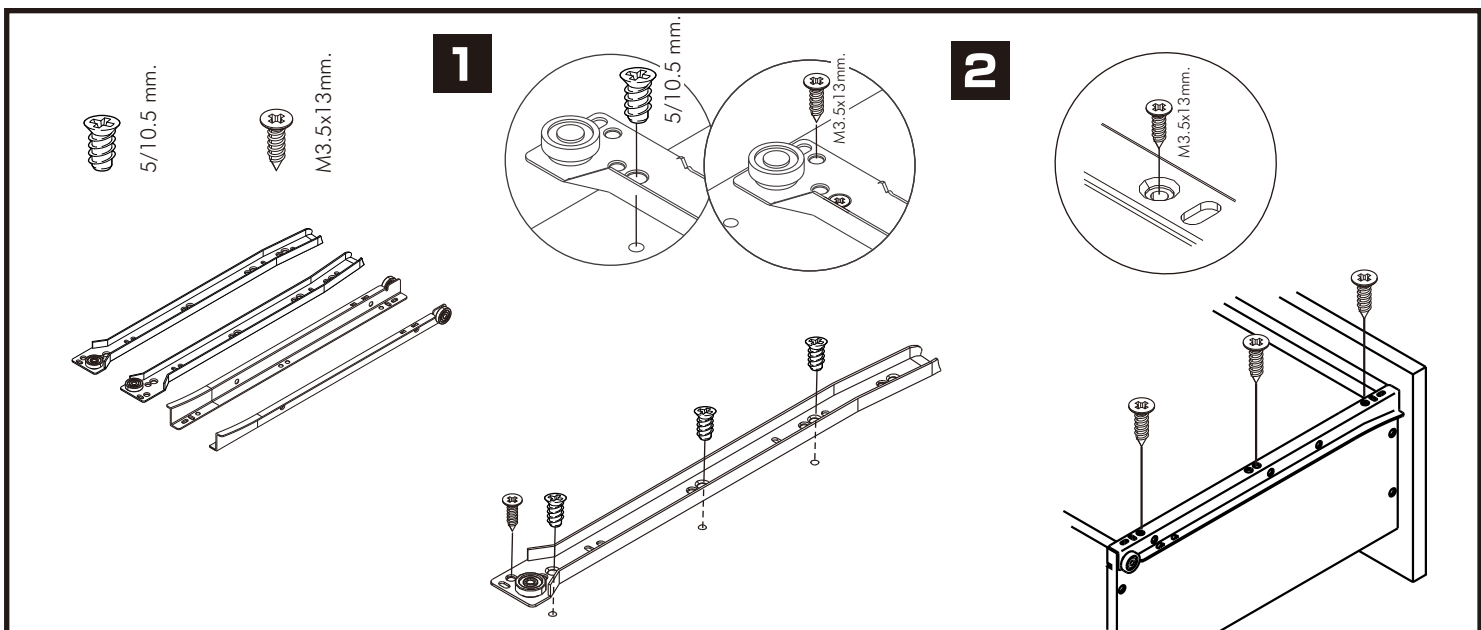

KARLSTAD

Bed 5 FT.

Bed 6 FT.

CONNECT SYSTEM

M4x16mm.

M4x30mm.

HARDWARE

-BODY SET

x 2

x 2

x 32

x 8

x 3

M4x16mm.

x 11

M4x30mm.

x 30

x 4

M4x50mm.

x 28

M4x16mm.

x 94

P+M4x30mm.

x 72