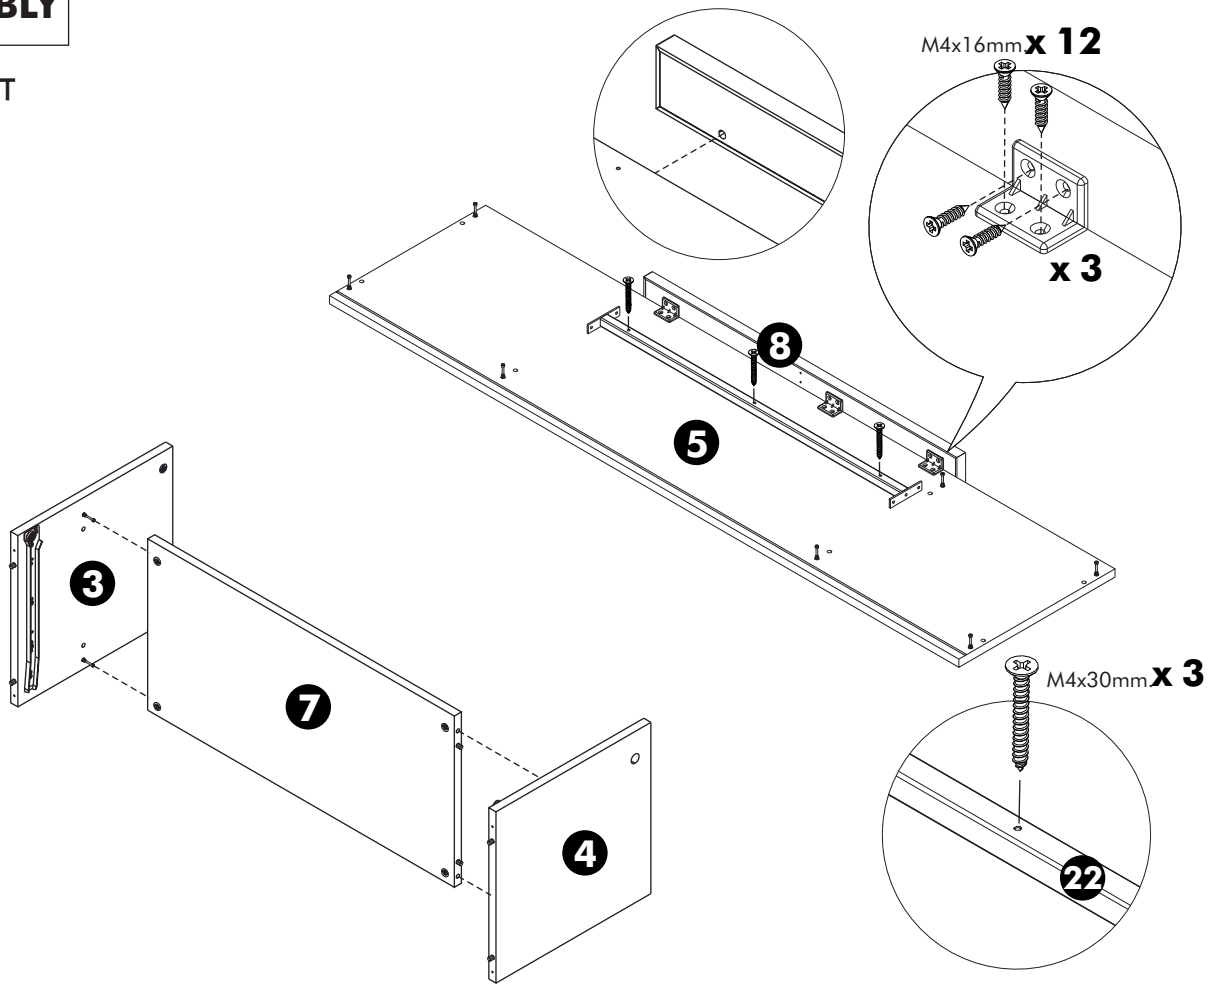

-DOOR SET

x 4

M4x16mm.

x 24

-LAMP SET

x 3

x 3

#5x3/4"

x 2

x 1

#5x1/2"

x 2

x 1

x 1

x 1

ASSEMBLY

-BODY SET

1.

2.

3.

4.

ASSEMBLY

-DRAWER SET

ASSEMBLY