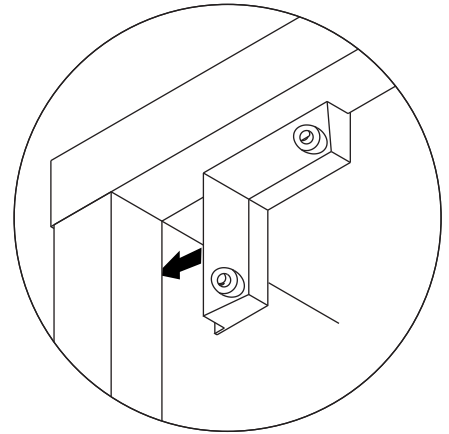

MILAN

TV stand 160 cm.

M4x16mm.

M3.5x20mm.

HARDWARE

-BODY SET

x 12

x 12

8x35mm.

x 23

M4x50mm.

x 8

x 17

M4x16mm.

x 68

x 1

x 4

M3.5x20mm.

x 12

x 4

M4x16mm.

x 29

x 4

x 1

x 1

M5x50mm.

x 1

M4x30mm.

x 3

-DRAWER SET

x 1

M3.5x13mm.