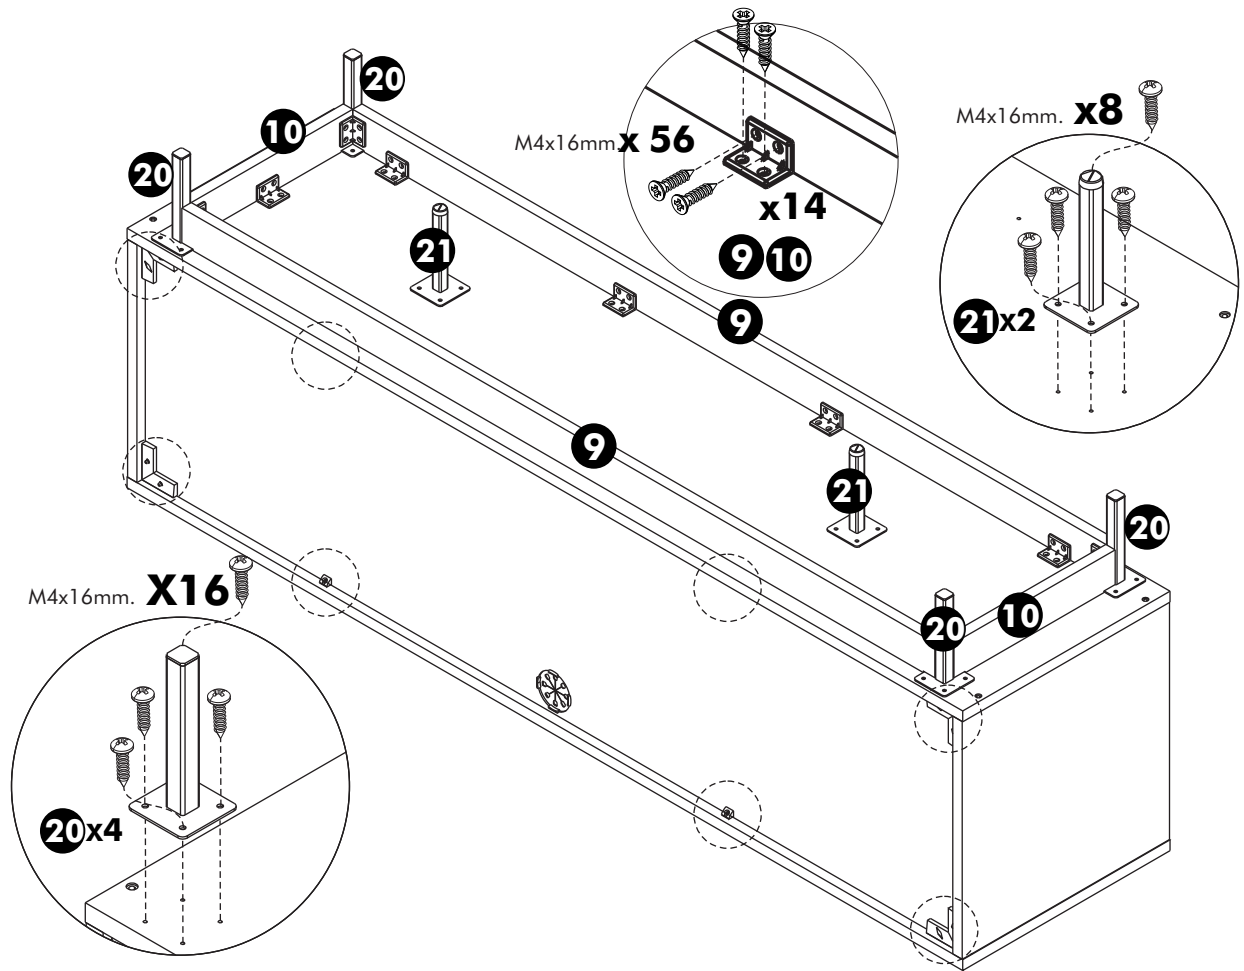

-DOOR SET

x 4

M4x16mm.

x 24

-LAMP SET

x 3

x 3

#5x3/4"

x 2

x 1

#5x1/2"

x 2

x 1

x 1

x 1

ASSEMBLY

-BODY SET

1.

2.

3.

4.

ASSEMBLY

-DRAWER SET

ASSEMBLY

-DOOR SET