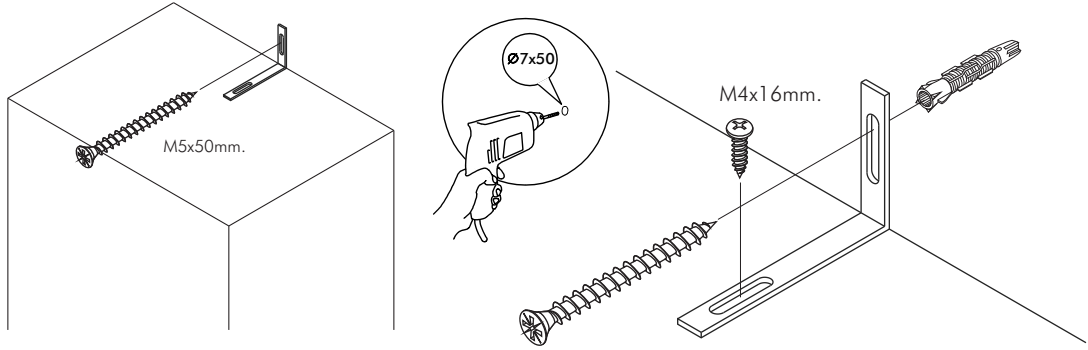

MILAN

TV stand 160 cm.

M4x16mm.

M3.5x20mm.

HARDWARE

-BODY SET

x 12

x 12

8x35mm.

x 23

M4x50mm.

x 8

x 17

M4x16mm.

x 68

x 1

x 4

M3.5x20mm.

x 12

x 4

M4x16mm.

x 29

x 4

x 1

x 1

M5x50mm.

x 1

M4x30mm.

x 3

-DRAWER SET

x 1

M3.5x13mm.