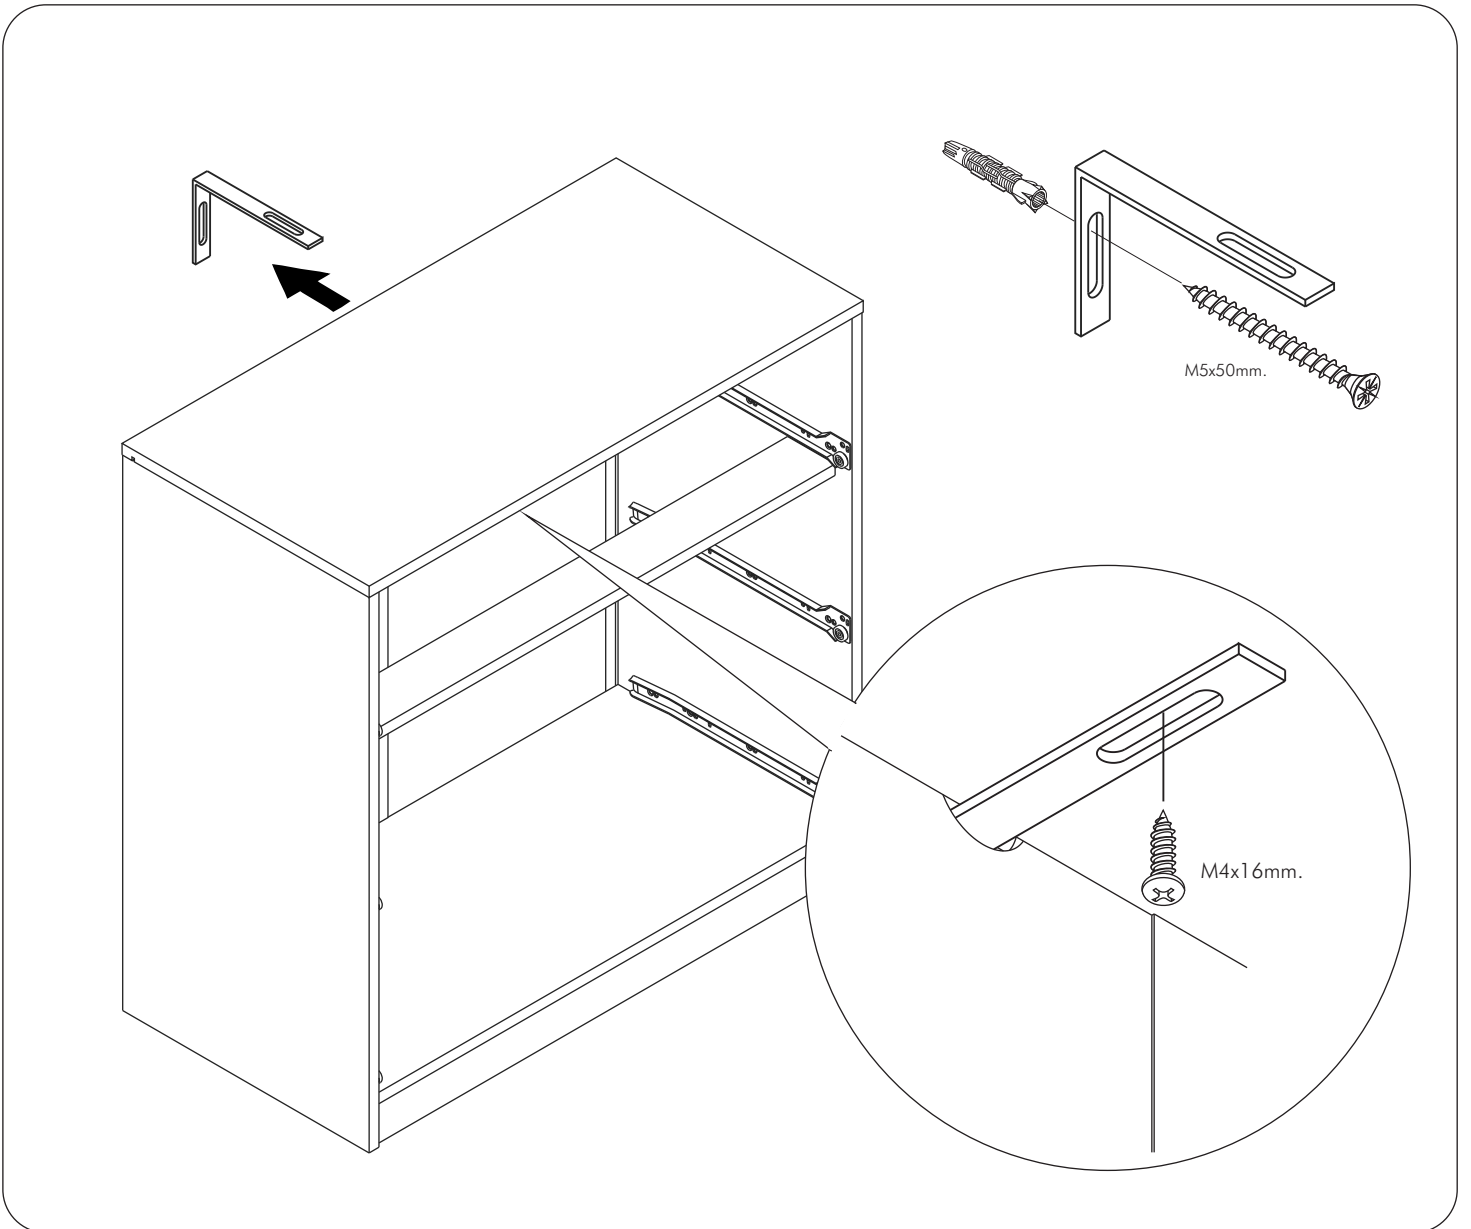

MILAN

TV stand 160 cm.

M4x16mm.

M3.5x20mm.

HARDWARE

-BODY SET

x 12

x 12

8x35mm.

x 23

M4x50mm.

x 8

x 17

M4x16mm.

x 68

x 1

x 1

M5x50mm.

x 1

M4x30mm.

x 3

-DRAWER SET

x 1

M3.5x13mm.

-DOOR SET