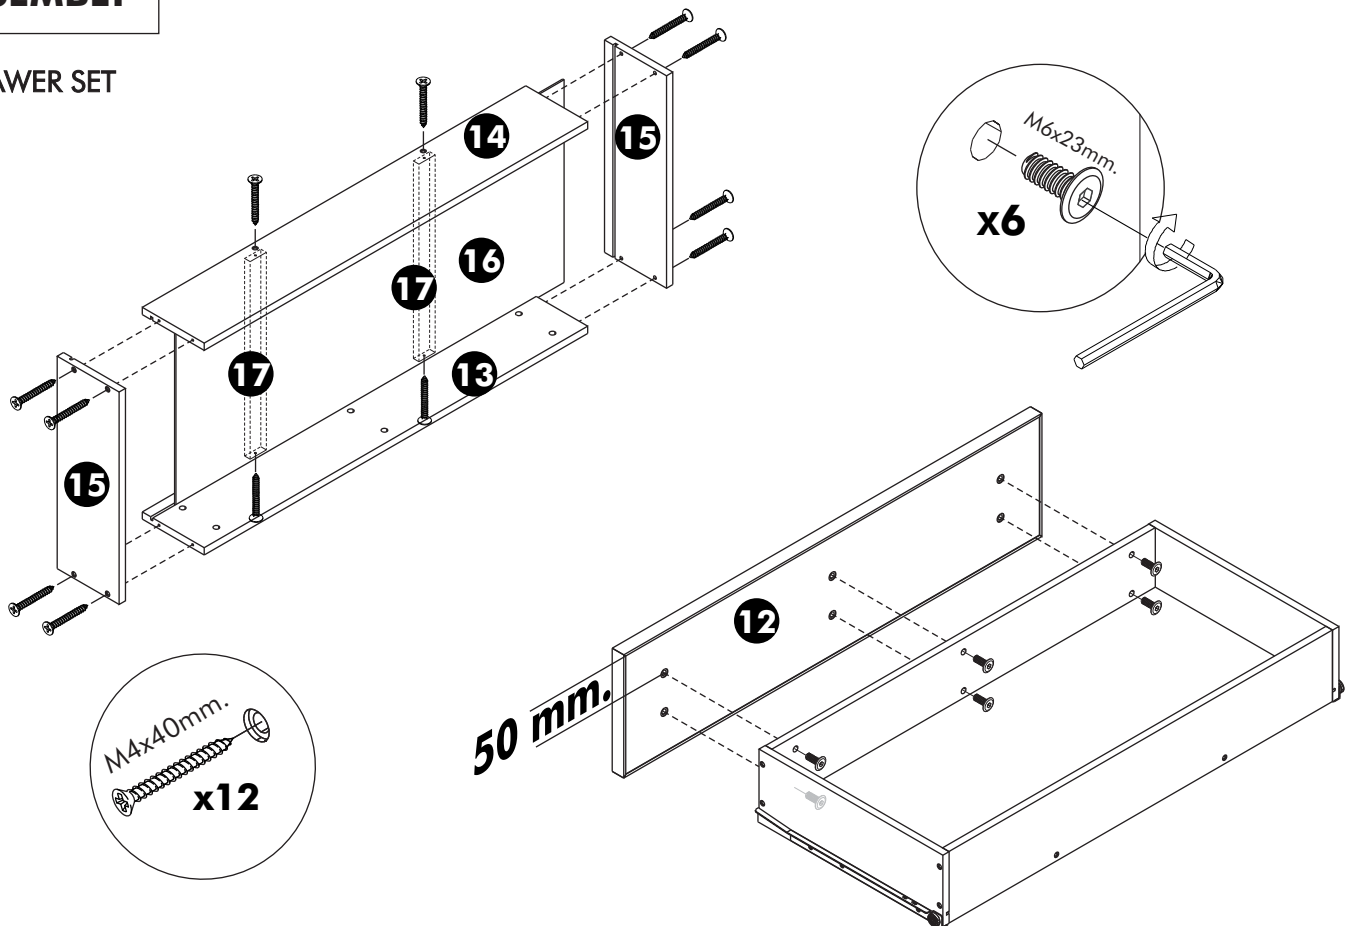

-DOOR SET

x 4

M4x16mm.

x 24

-LAMP SET

x 3

x 3

#5x3/4"

-BODY SET

1.

2.

3.

4.

ASSEMBLY

-DRAWER SET

ASSEMBLY

-DOOR SET