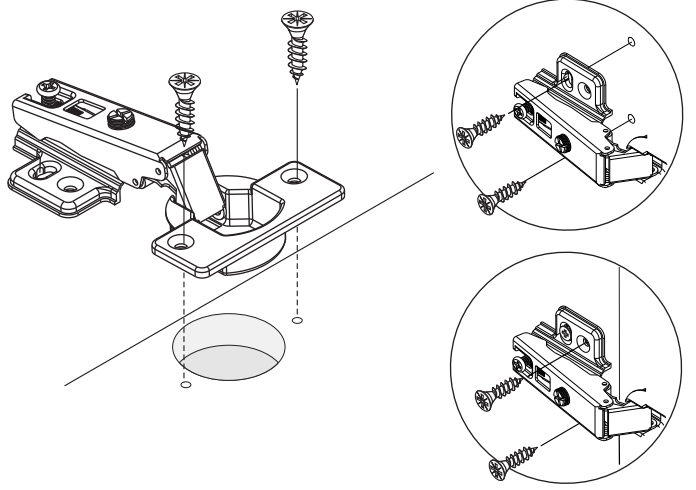

MILAN

TV stand 160 cm.

M4x16mm.

M3.5x20mm.

HARDWARE

-BODY SET

x 12

x 12

8x35mm.

x 23

M4x50mm.

x 8

x 17

M4x16mm.

x 68

x 1

x 4

M3.5x20mm.

x 12

x 4

M4x16mm.

x 29

x 4

x 1

x 1

M5x50mm.

x 1

M4x30mm.

x 3

-DRAWER SET

x 1

M3.5x13mm.